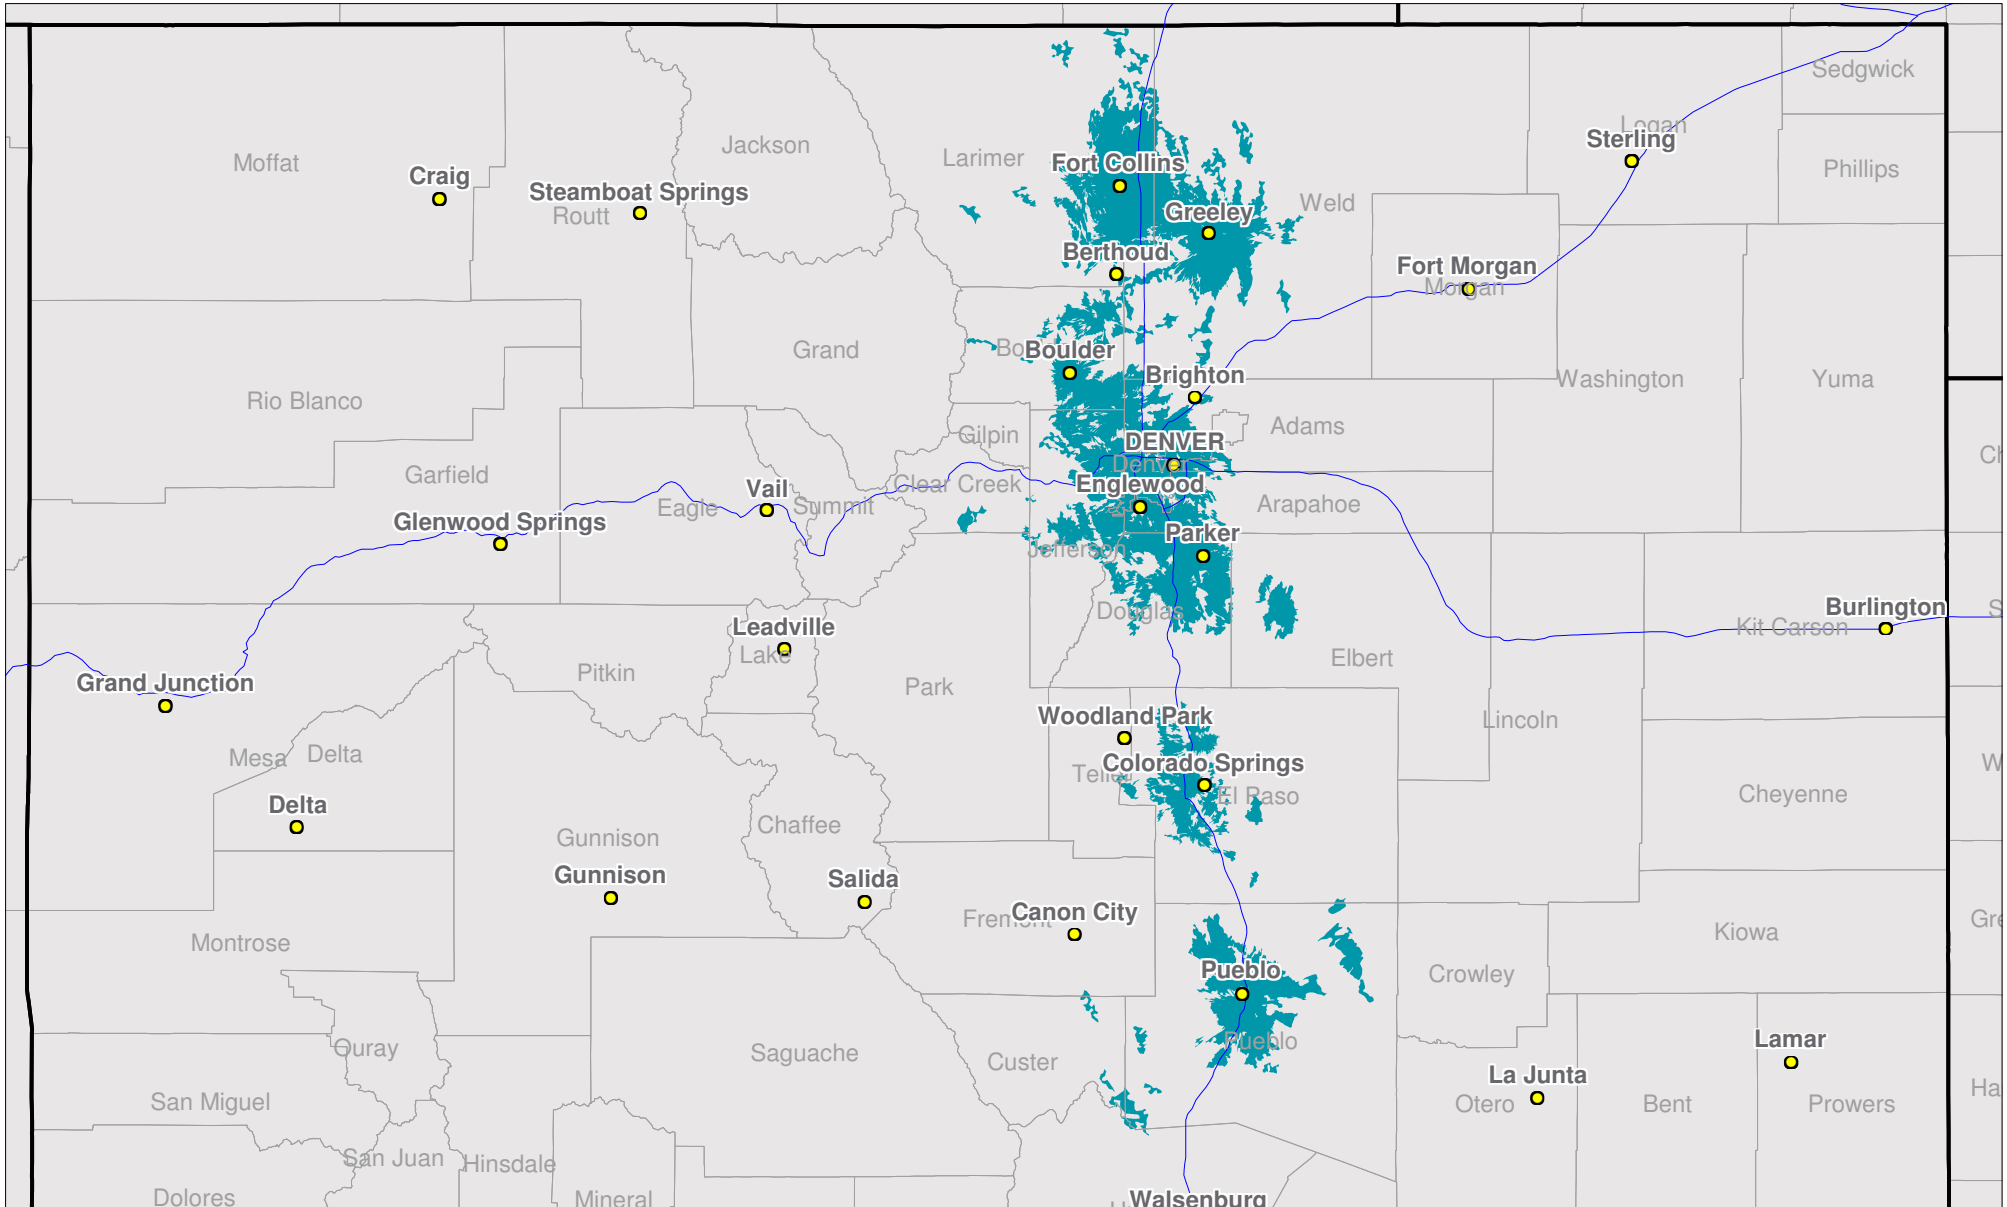

Colorado

Nationwide One-Way Coverage (929.6625 MHz)

Because of the nature of radio transmission, strength of paging signal will vary depending upon your location. Maps may not be to scale.

© Spok