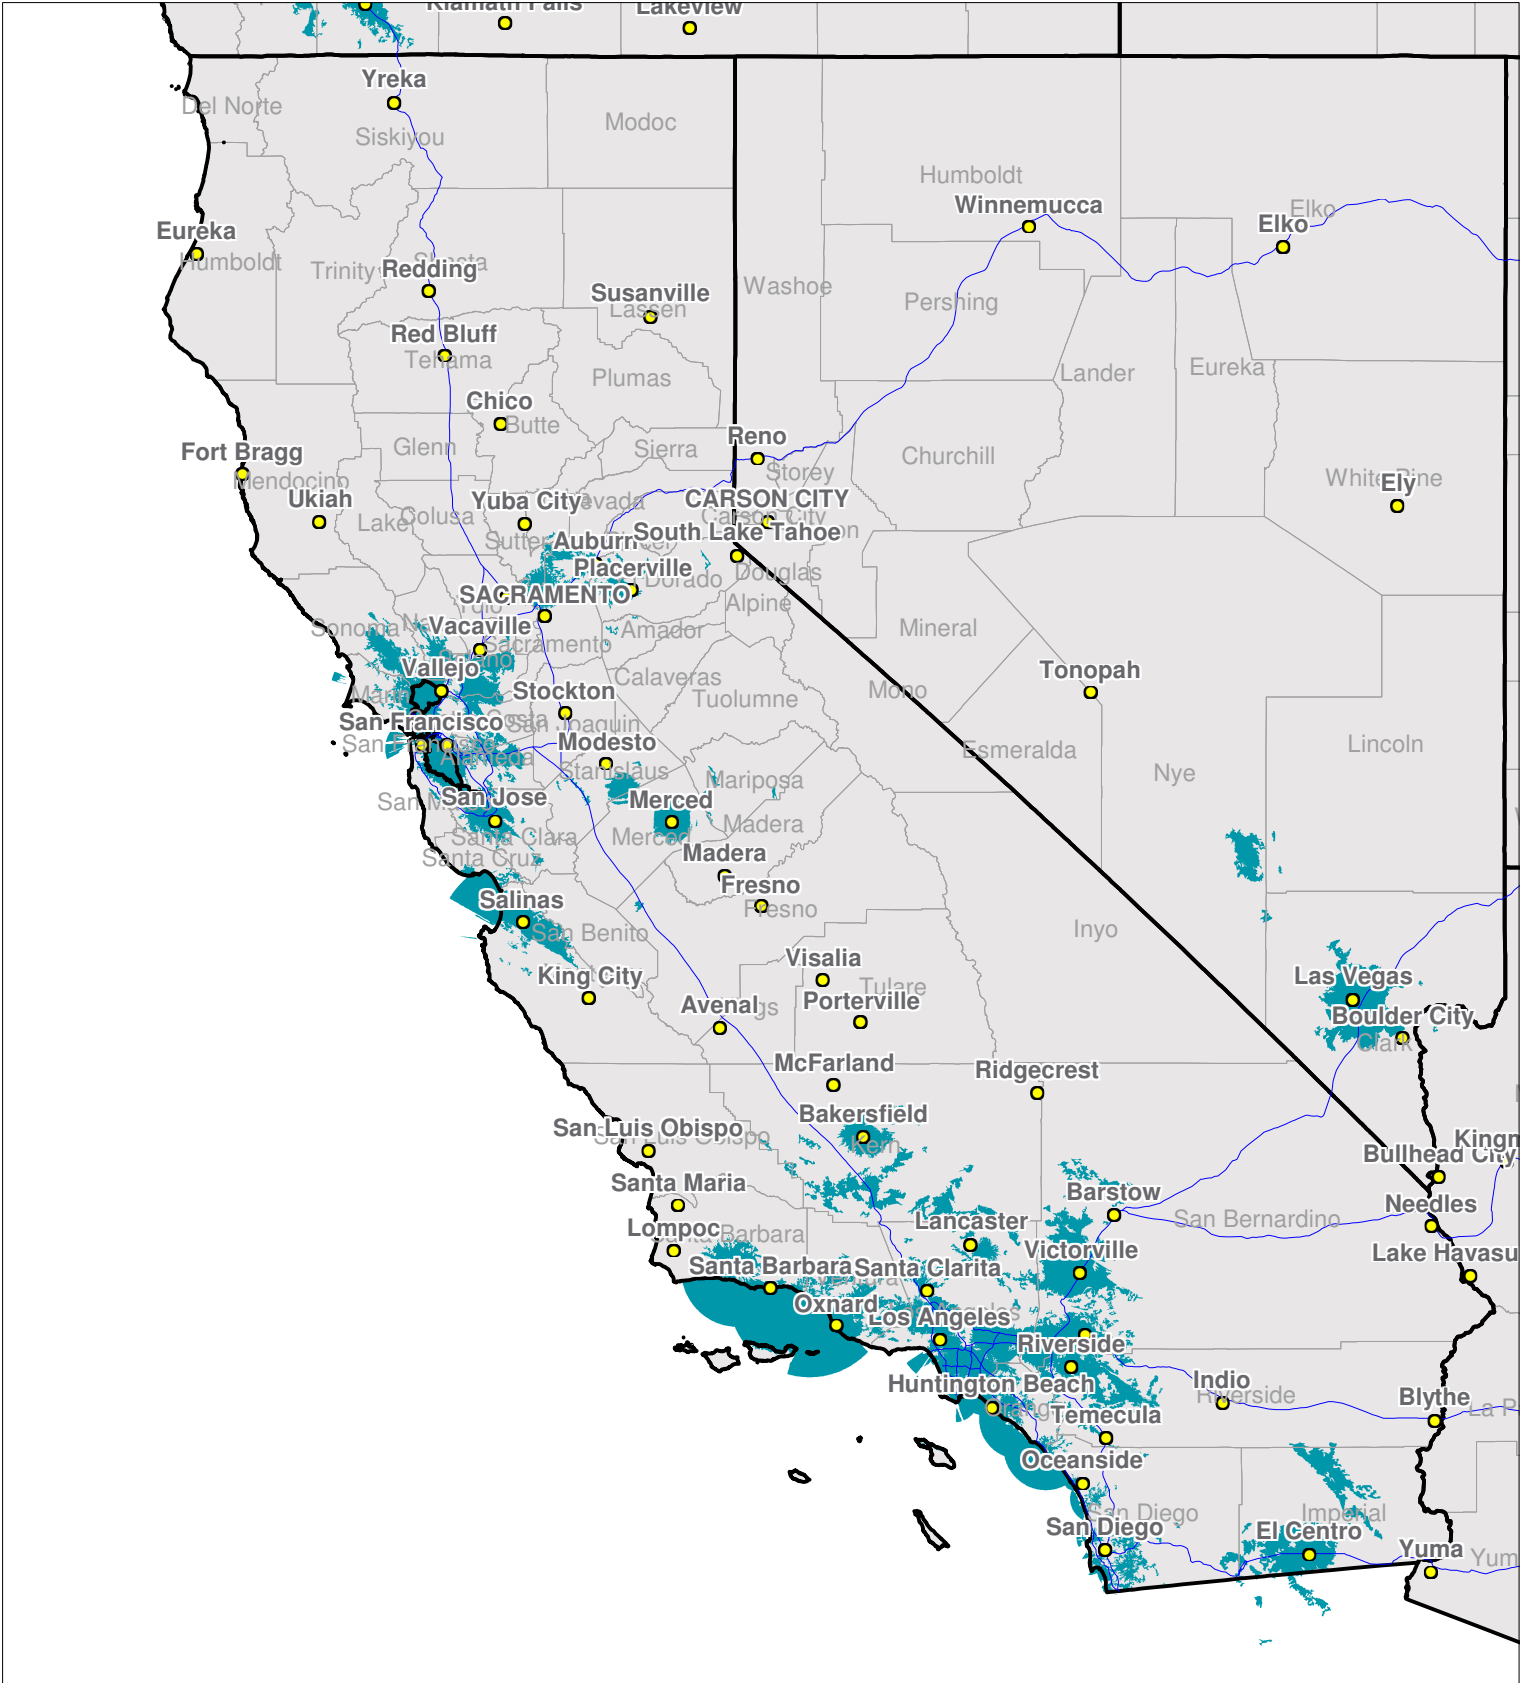

California

Nationwide One-Way Coverage (929.6625 MHz)

Because of the nature of radio transmission, strength of paging signal will vary depending upon your location. Maps may not be to scale.