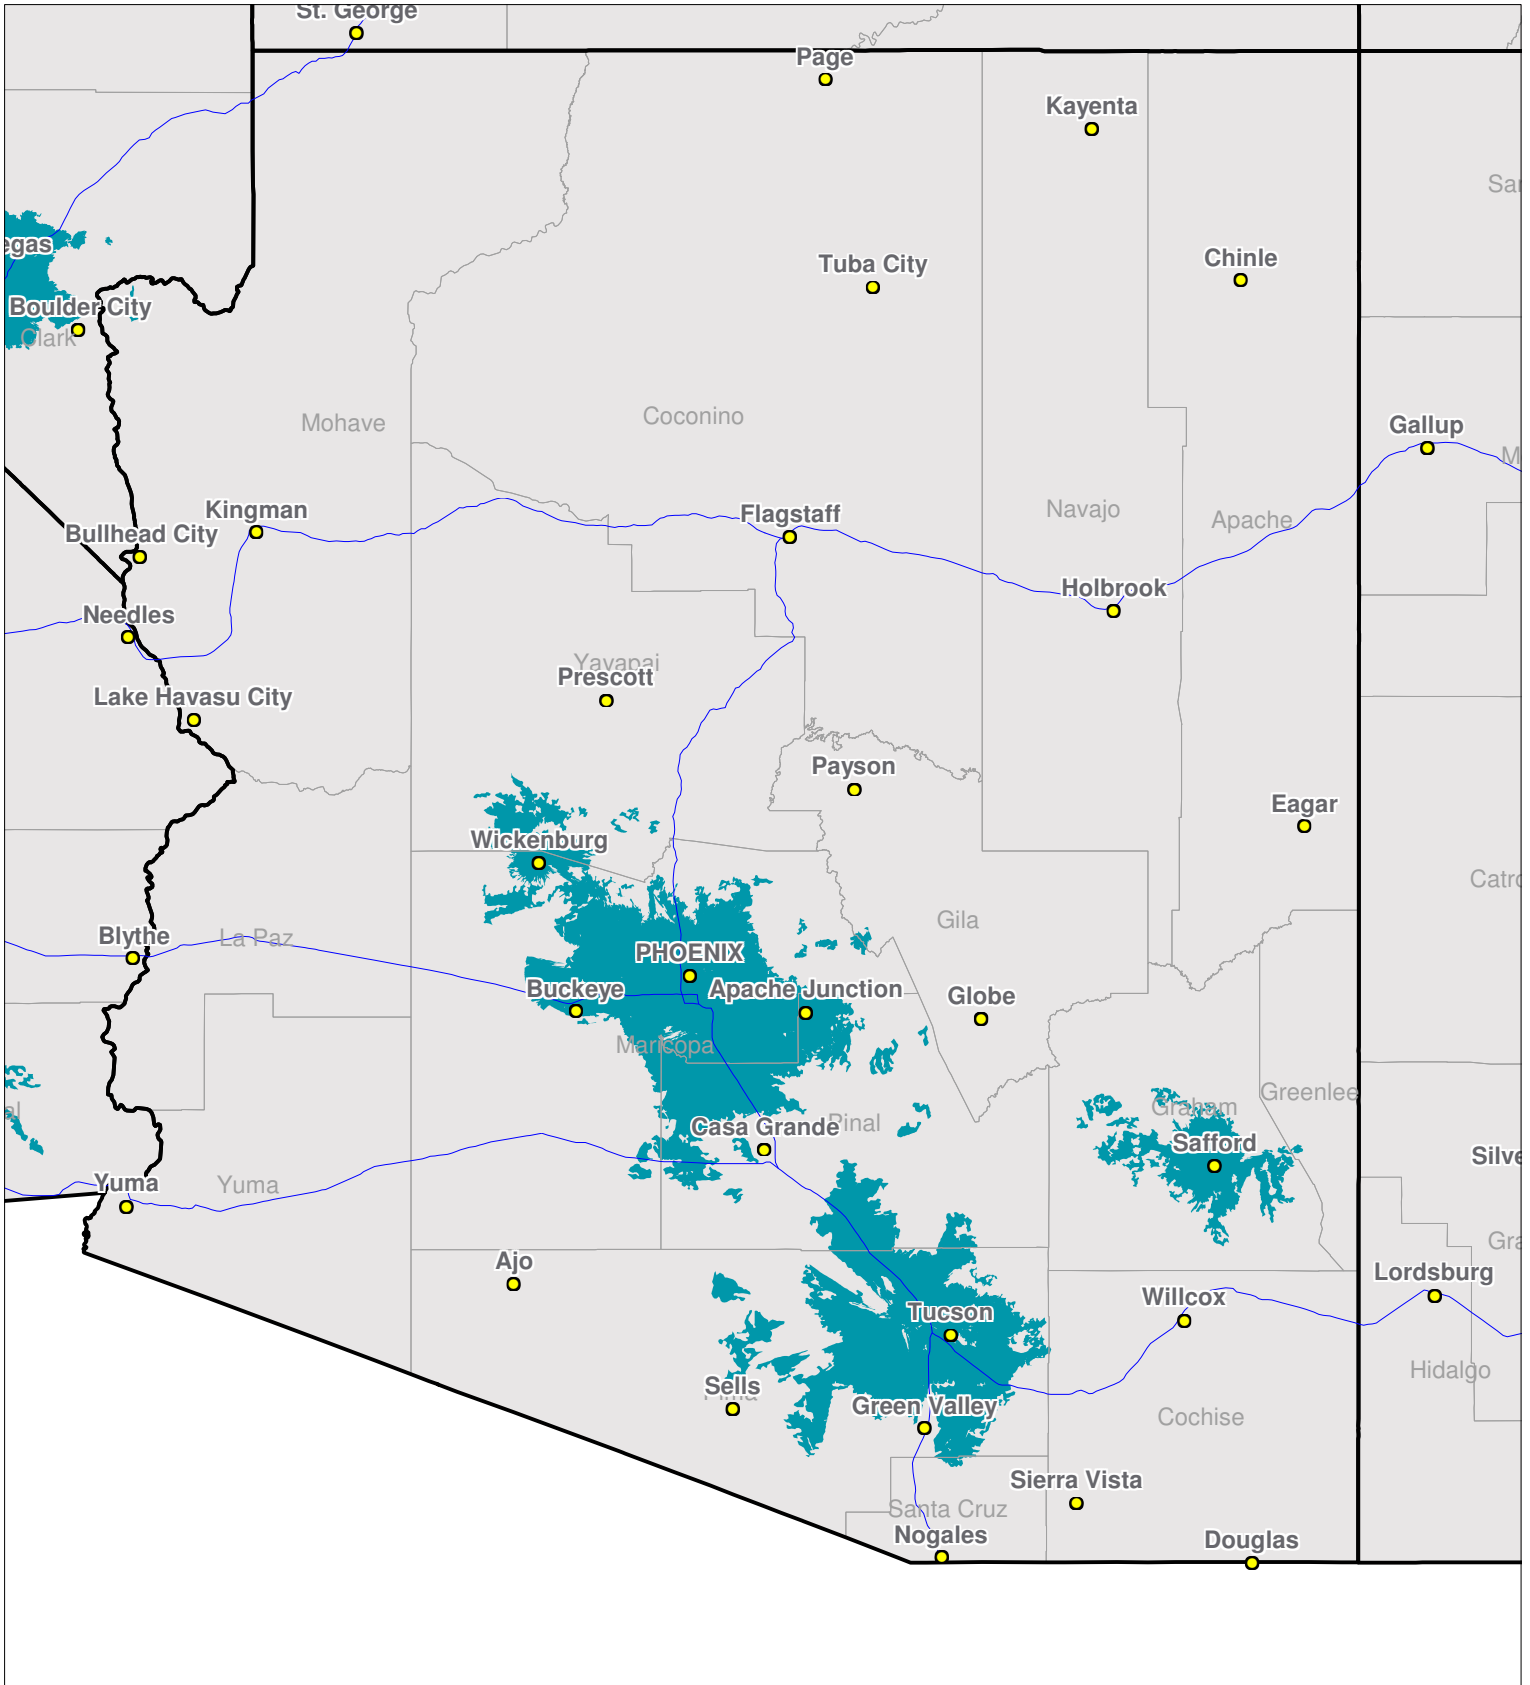

Arizona

Nationwide One-Way Coverage (929.6625 MHz)

Because of the nature of radio transmission, strength of paging signal will vary depending upon your location. Maps may not be to scale.

© Spok