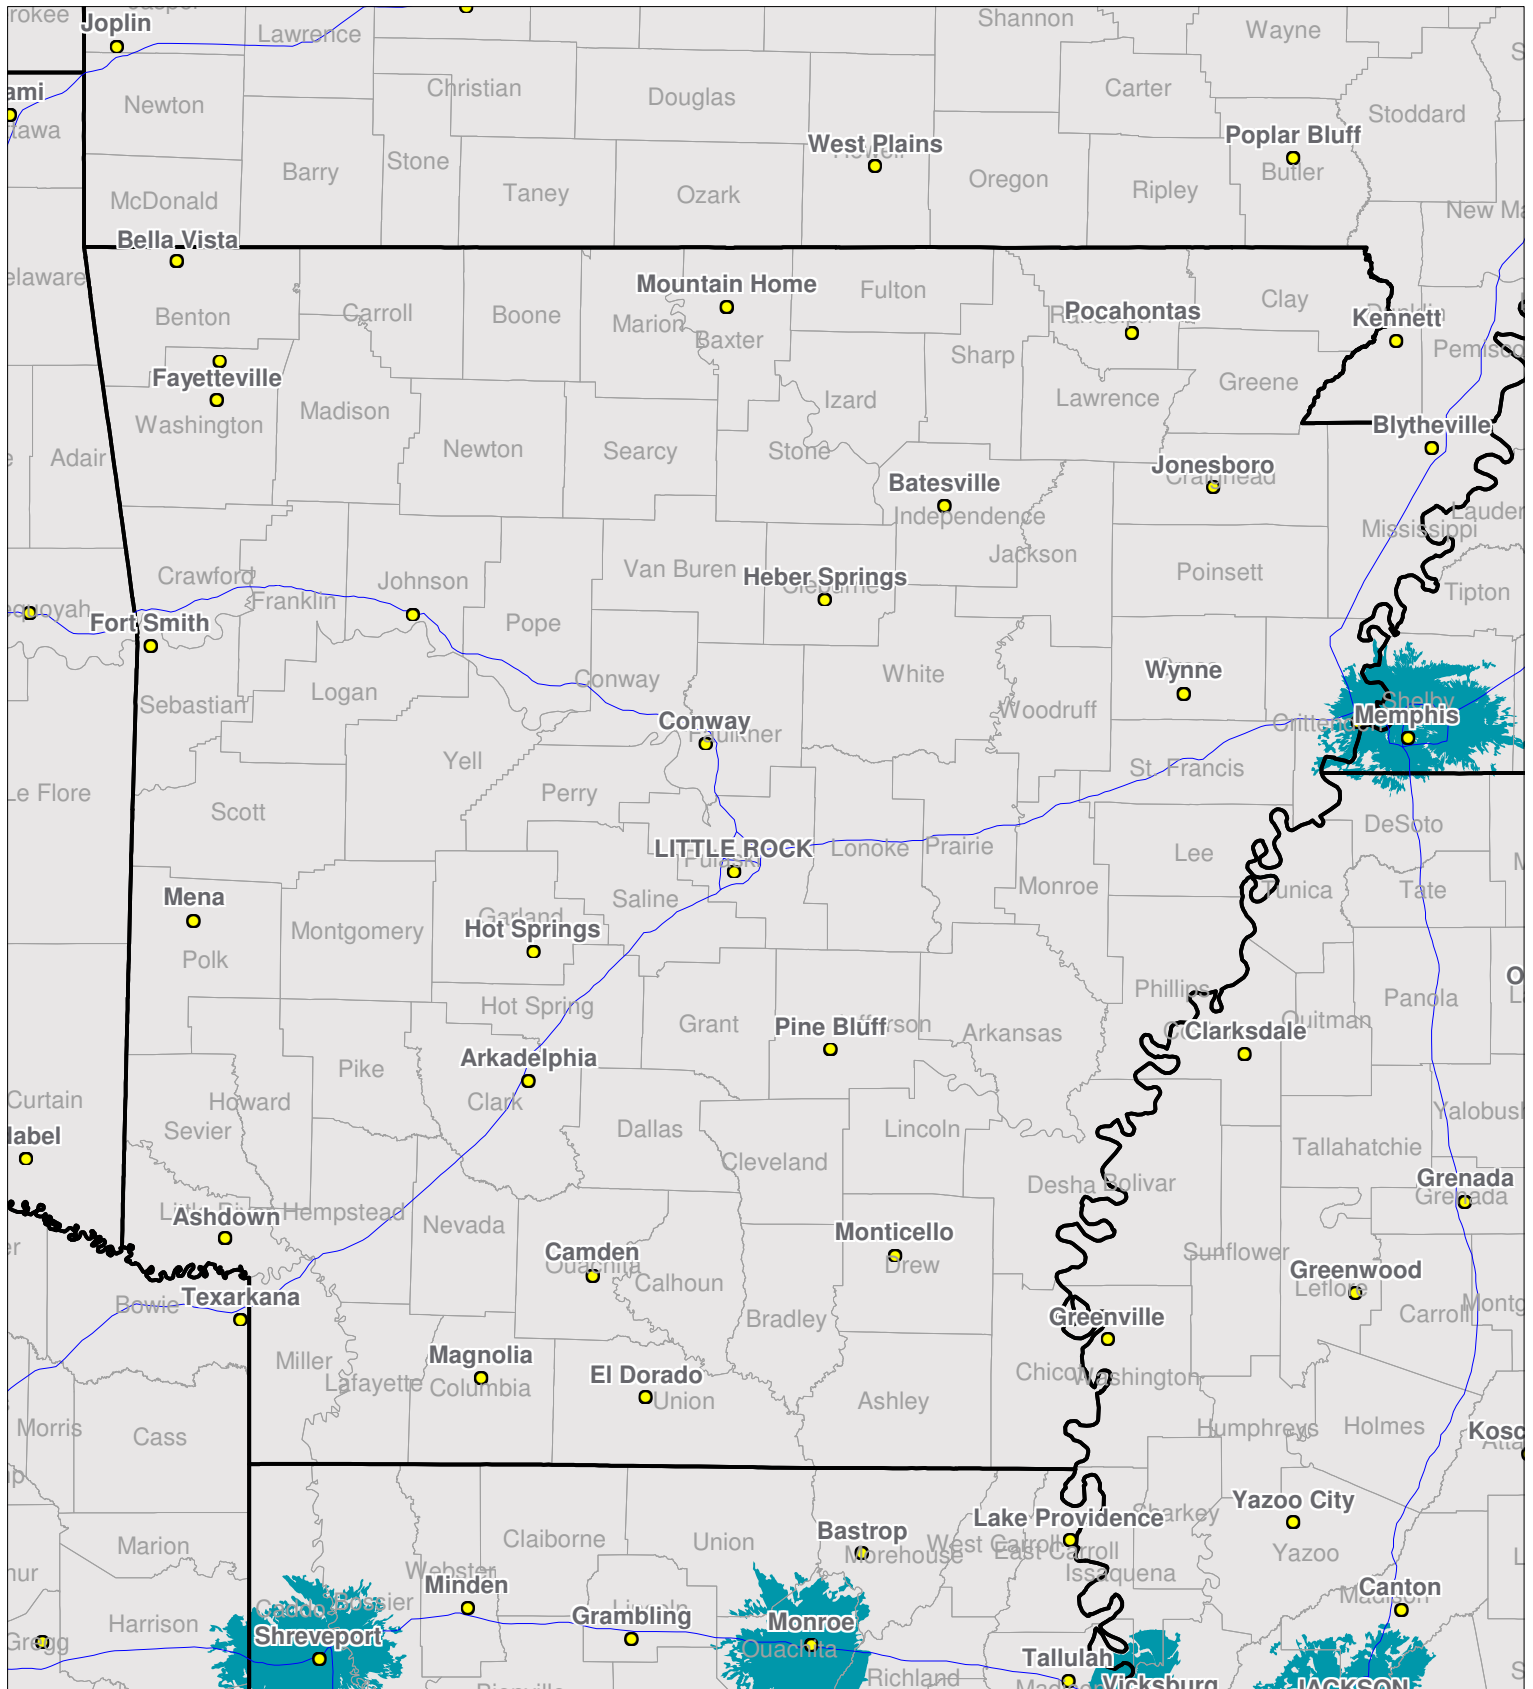

Arkansas

Nationwide One-Way Coverage (929.6625 MHz)

Because of the nature of radio transmission, strength of paging signal will vary depending upon your location. Maps may not be to scale.

© Spok