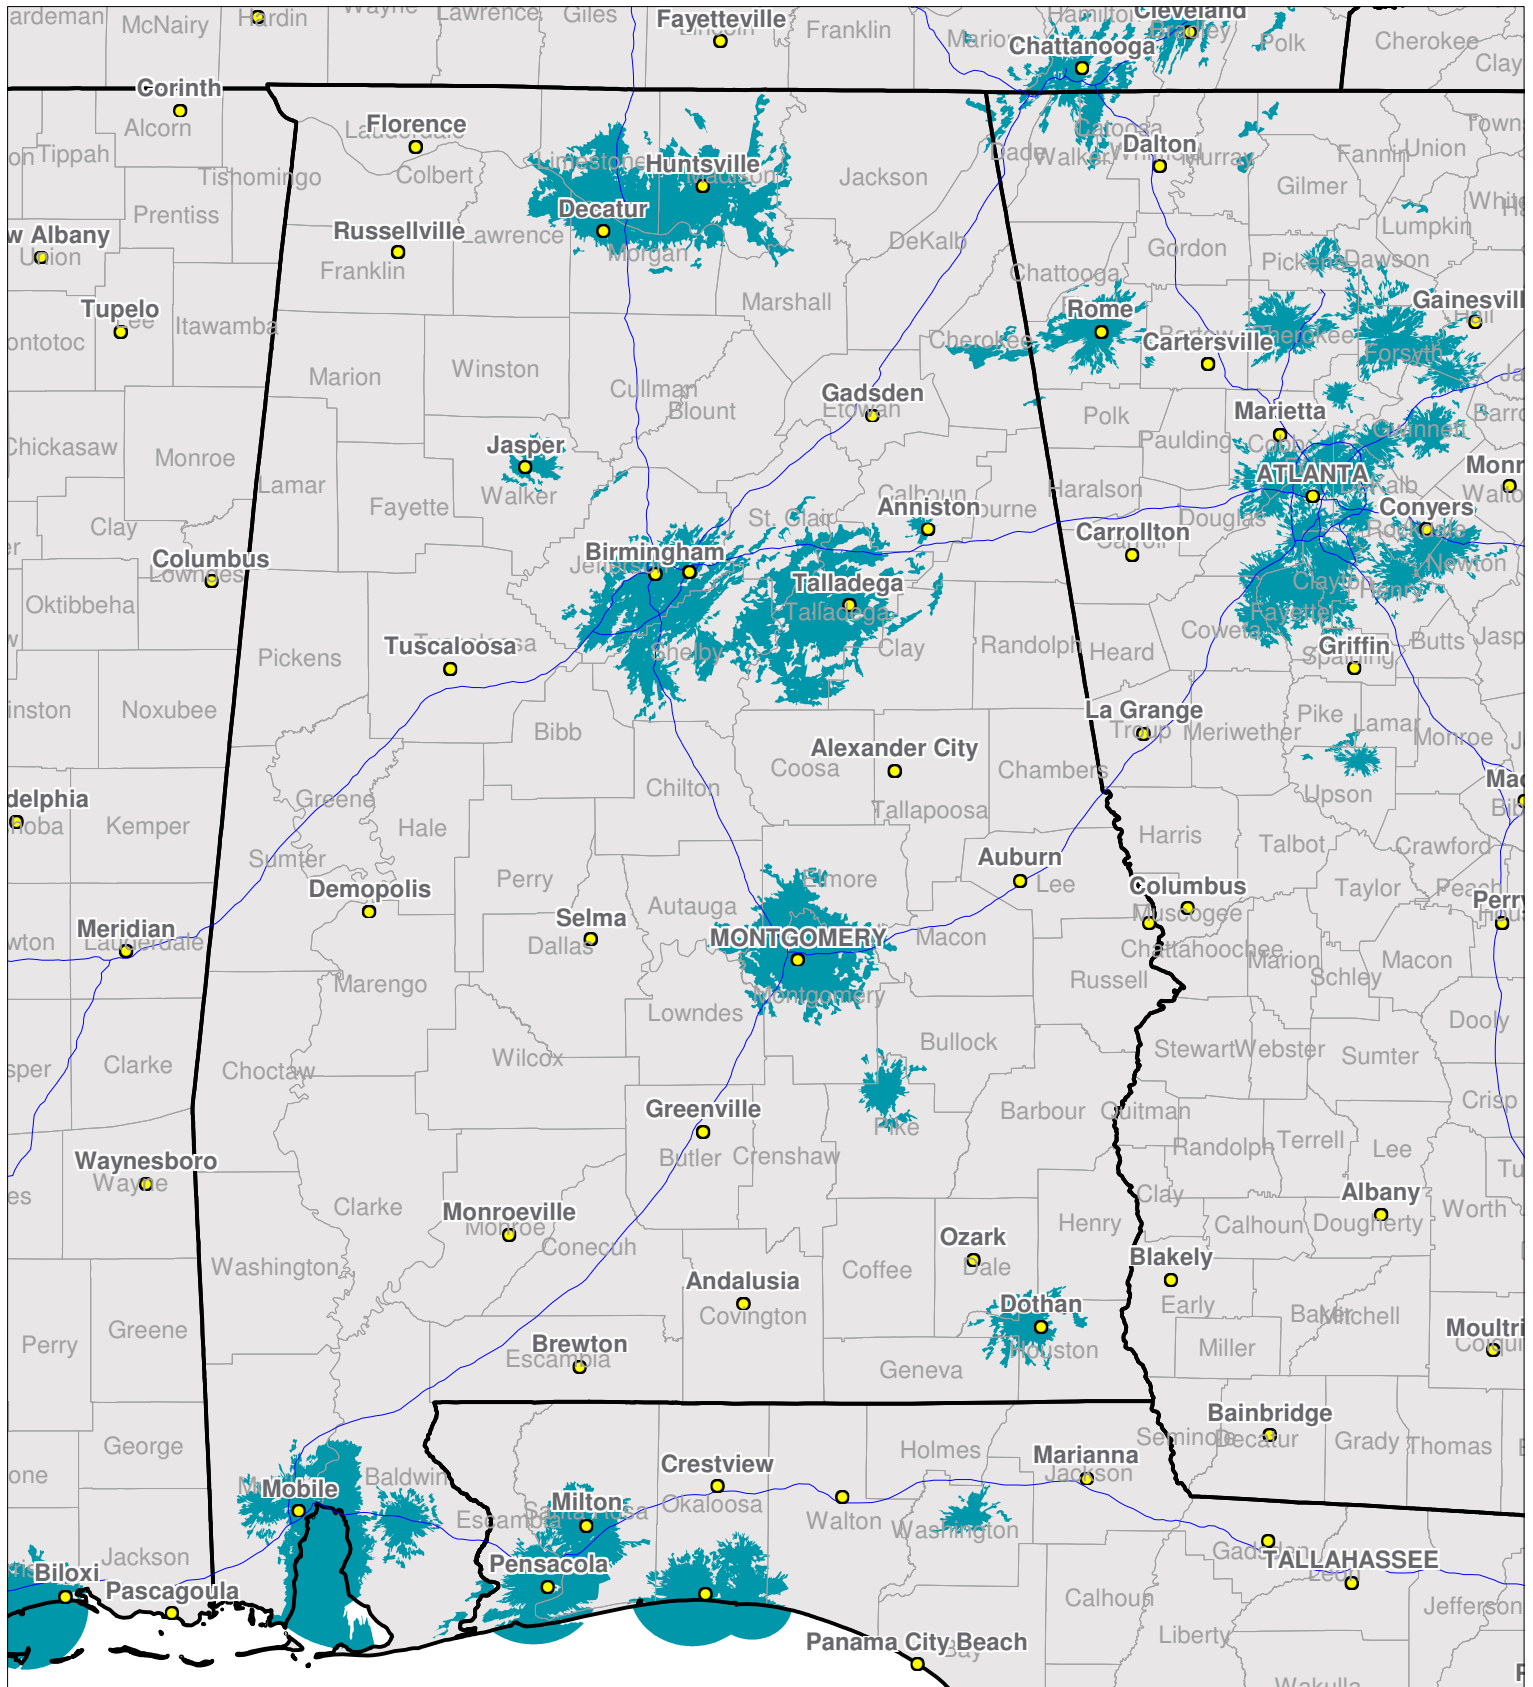

Alabama

Nationwide One-Way Coverage (929.6625 MHz)

Because of the nature of radio transmission, strength of paging signal will vary depending upon your location. Maps may not be to scale.

© Spok