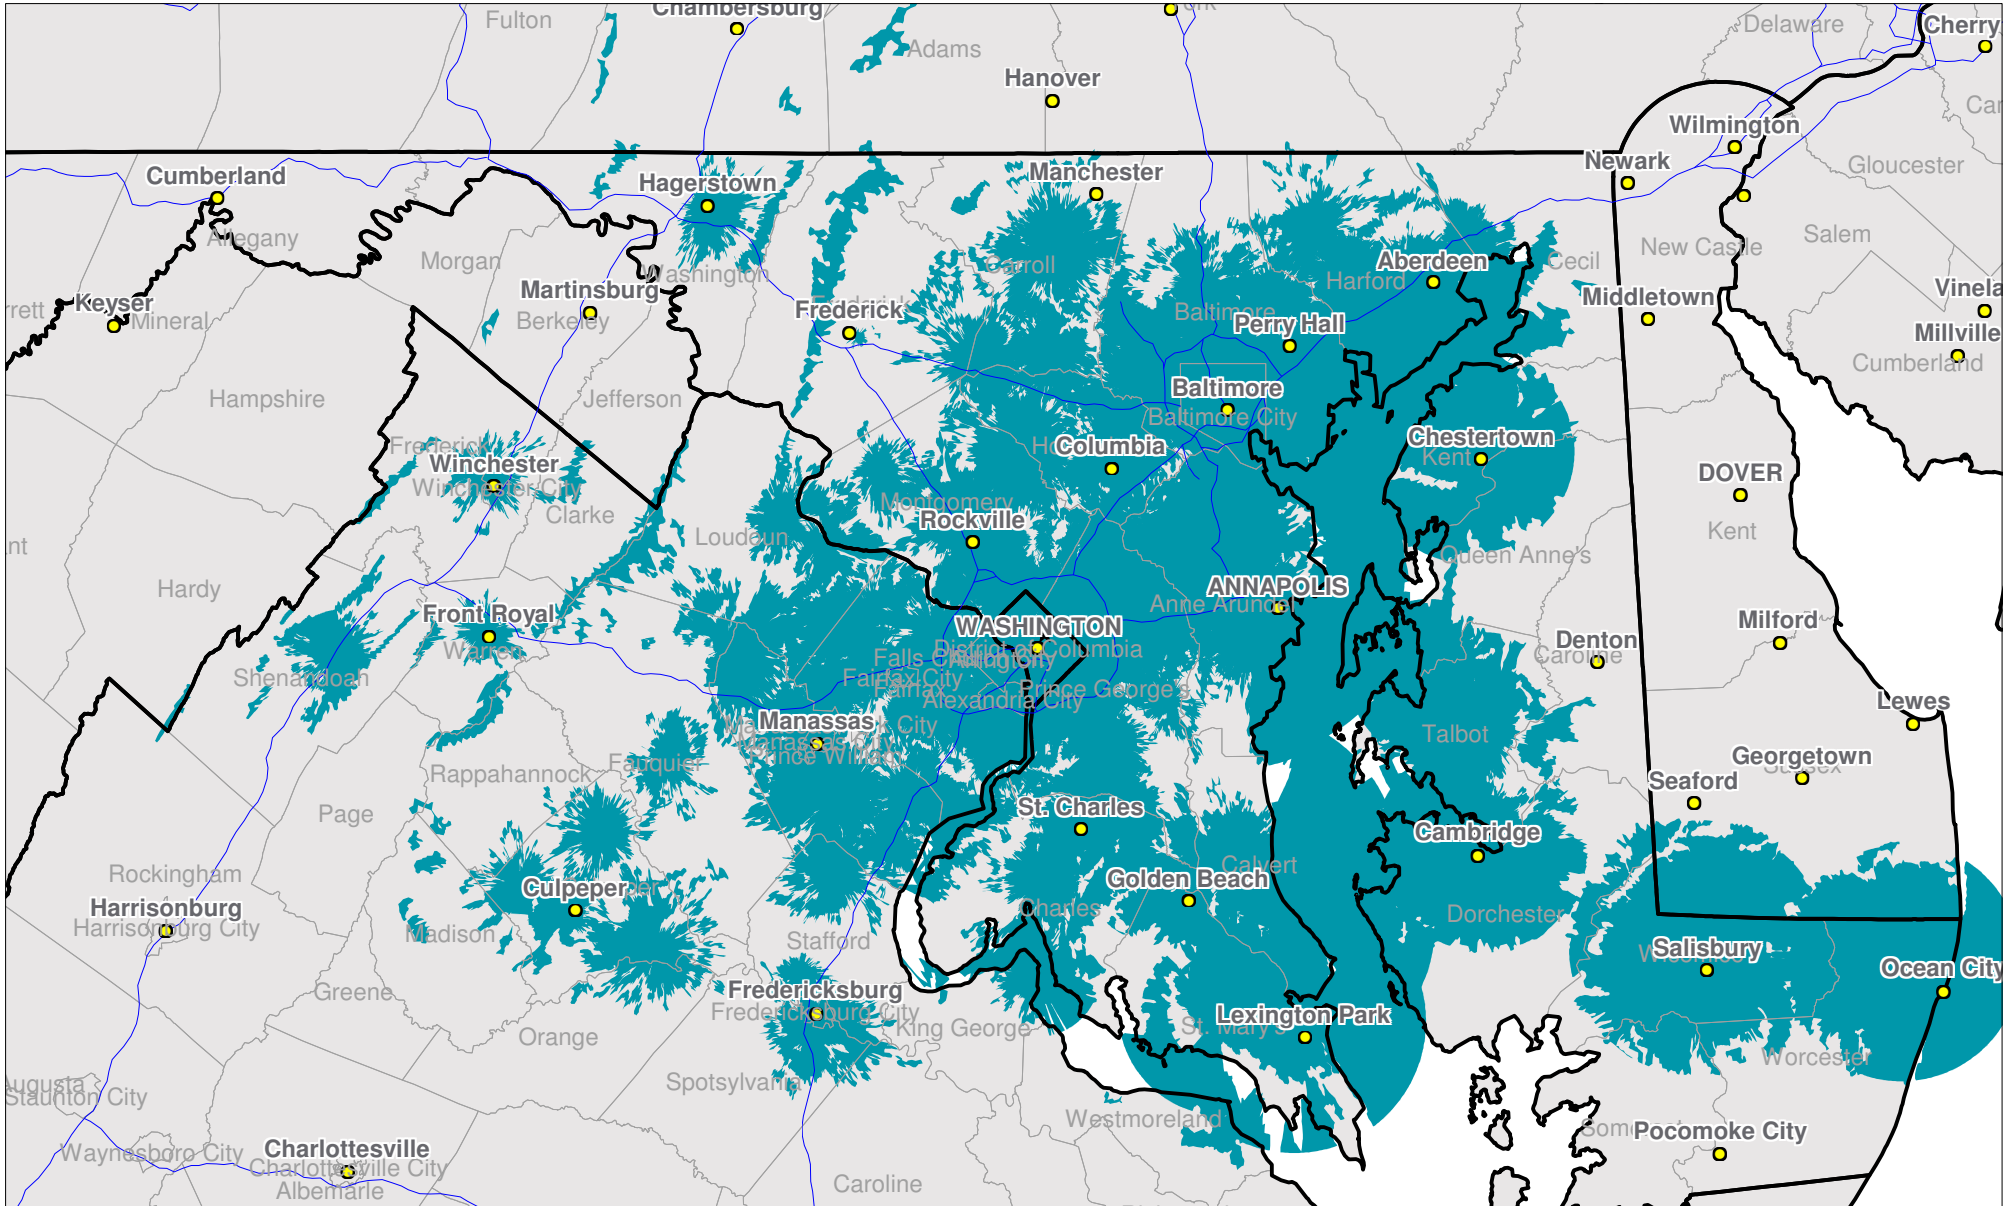

Washington D.C.

Local One-Way Coverage (929.6125 MHz)

Because of the nature of radio transmission, strength of paging signal will vary depending upon your location. Maps may not be to scale.

© Spok