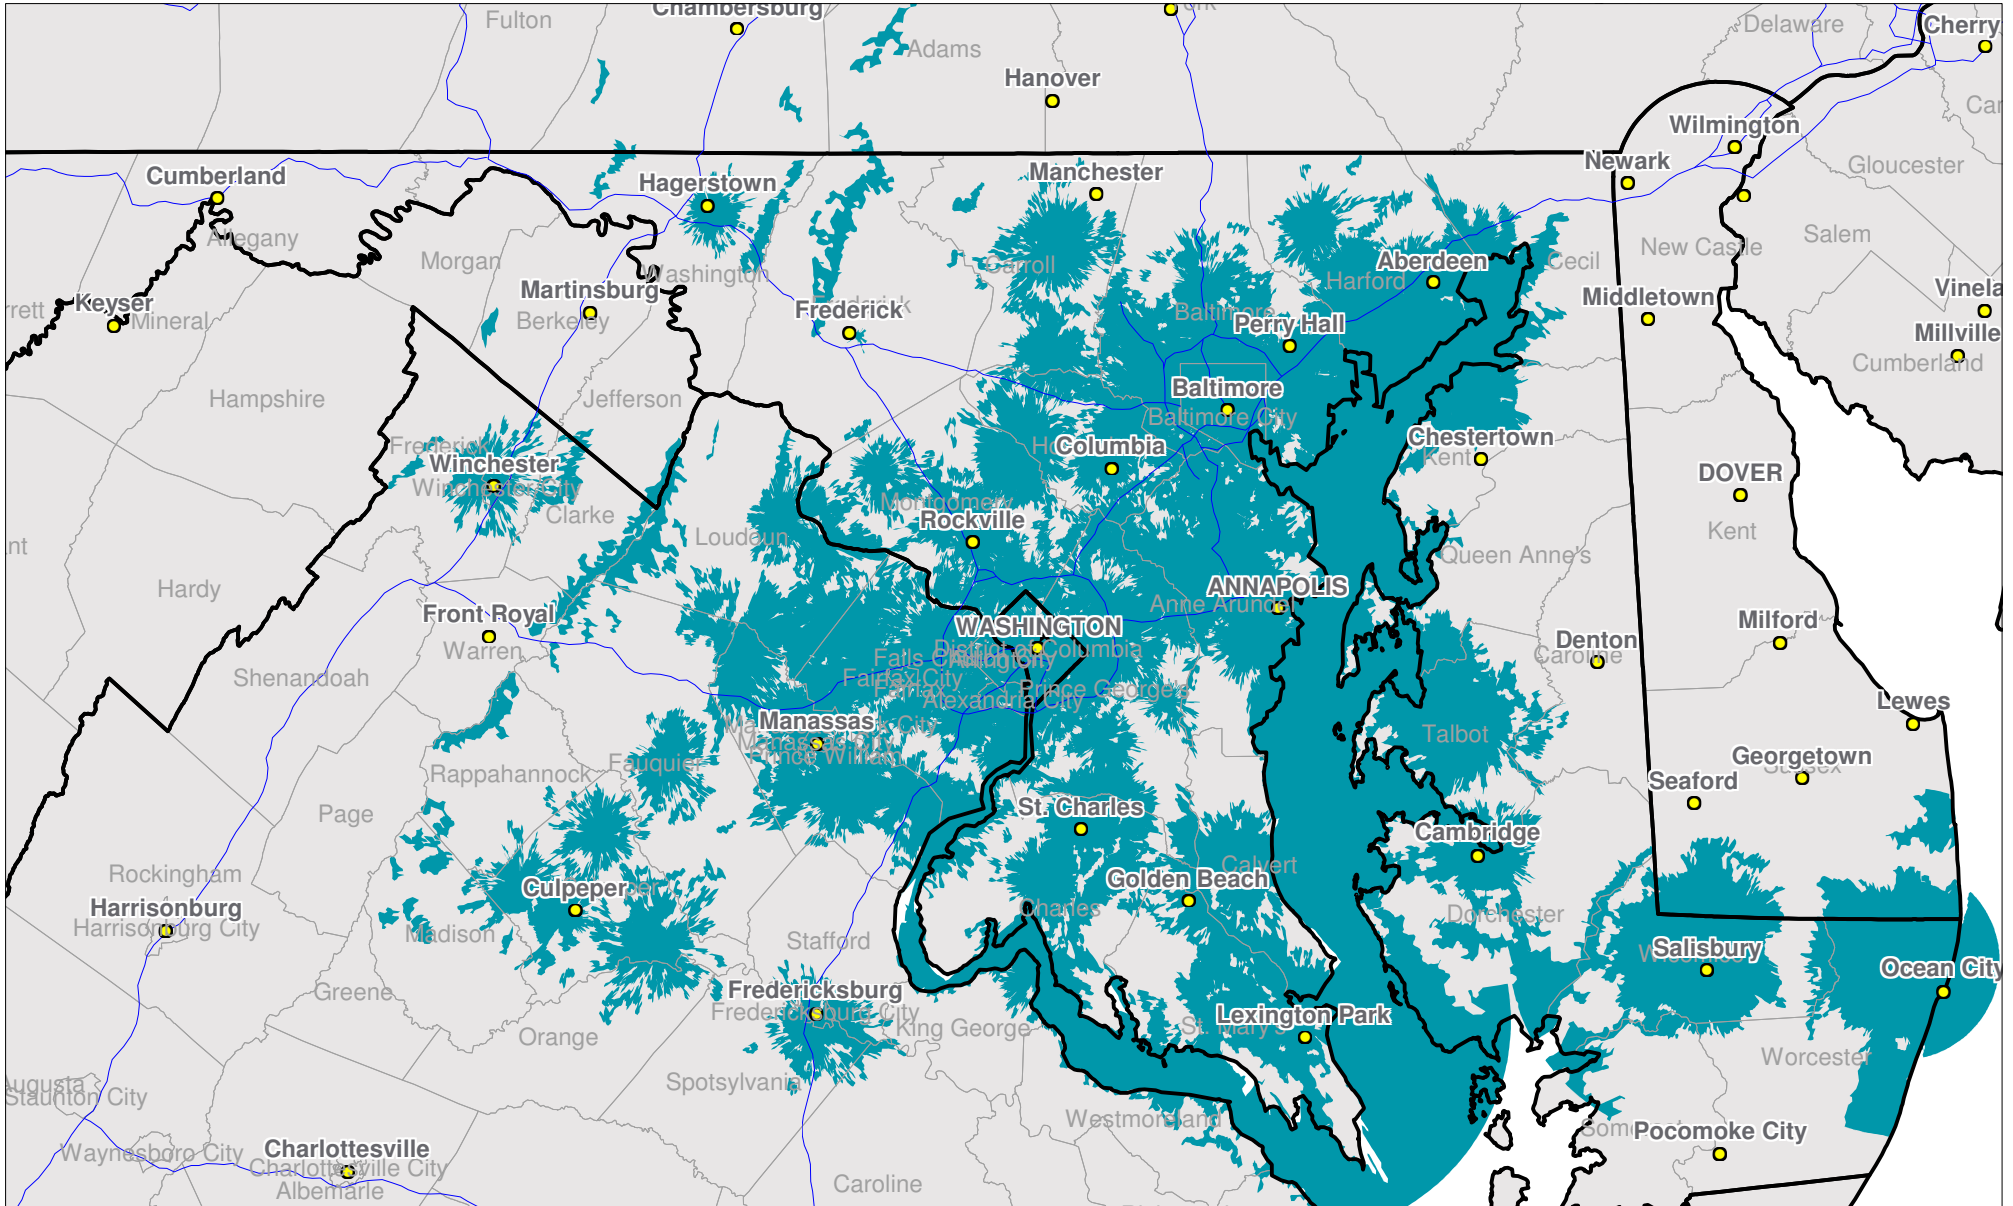

Washington D.C.

Local One-Way Coverage (929.6125 MHz)

Because of the nature of radio transmission, strength of paging signal will vary depending upon your location. Maps may not be to scale.

© Spok