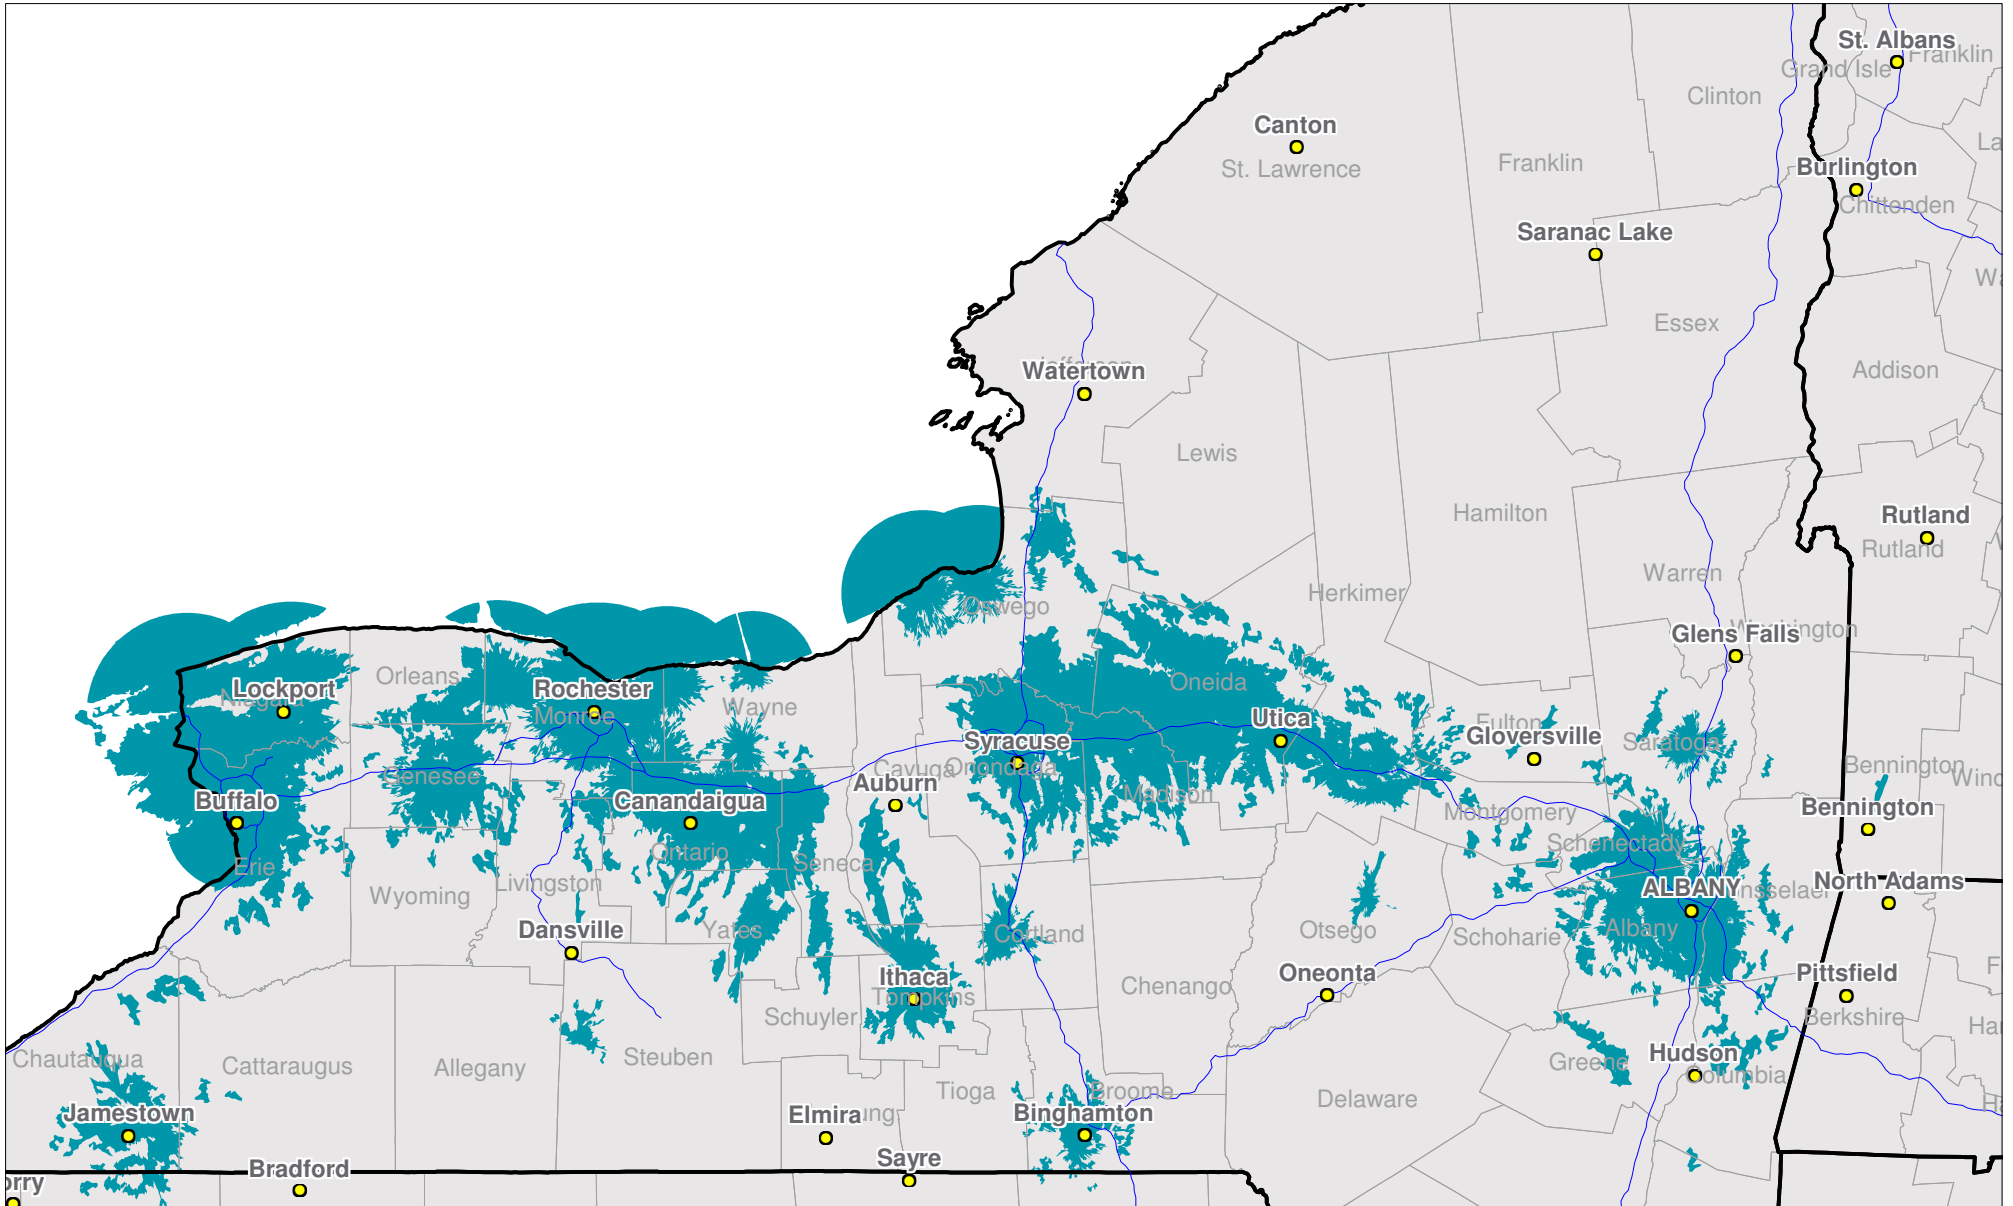

# Upstate / Western New York

Local One-Way Coverage (929.6125 MHz)

Because of the nature of radio transmission, strength of paging signal will vary depending upon your location. Maps may not be to scale.

© Spok