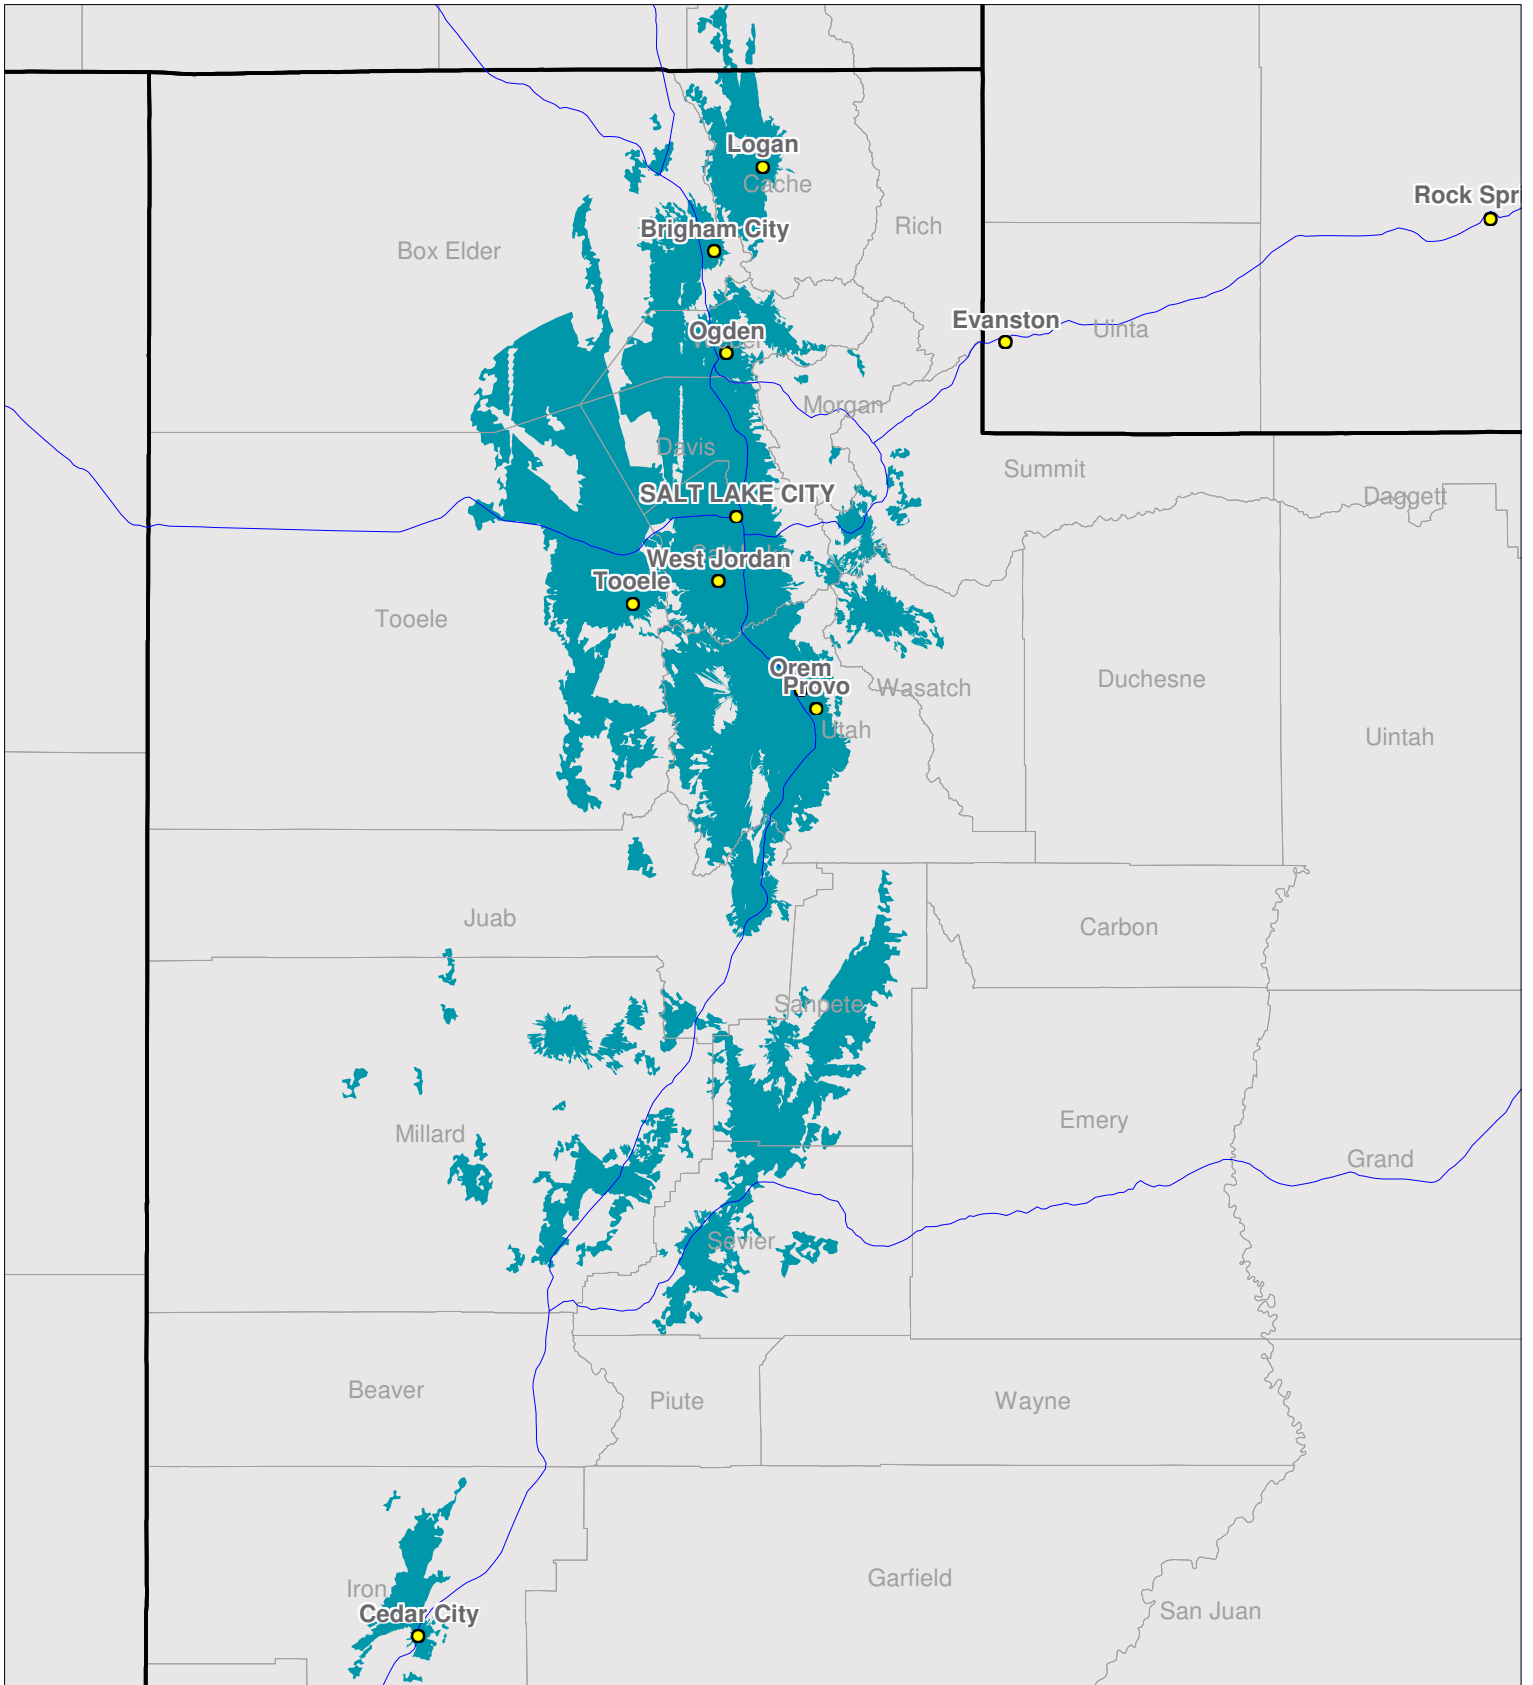

Utah

Local One-Way Coverage (929.6125 MHz)

Because of the nature of radio transmission, strength of paging signal will vary depending upon your location. Maps may not be to scale.

© Spok