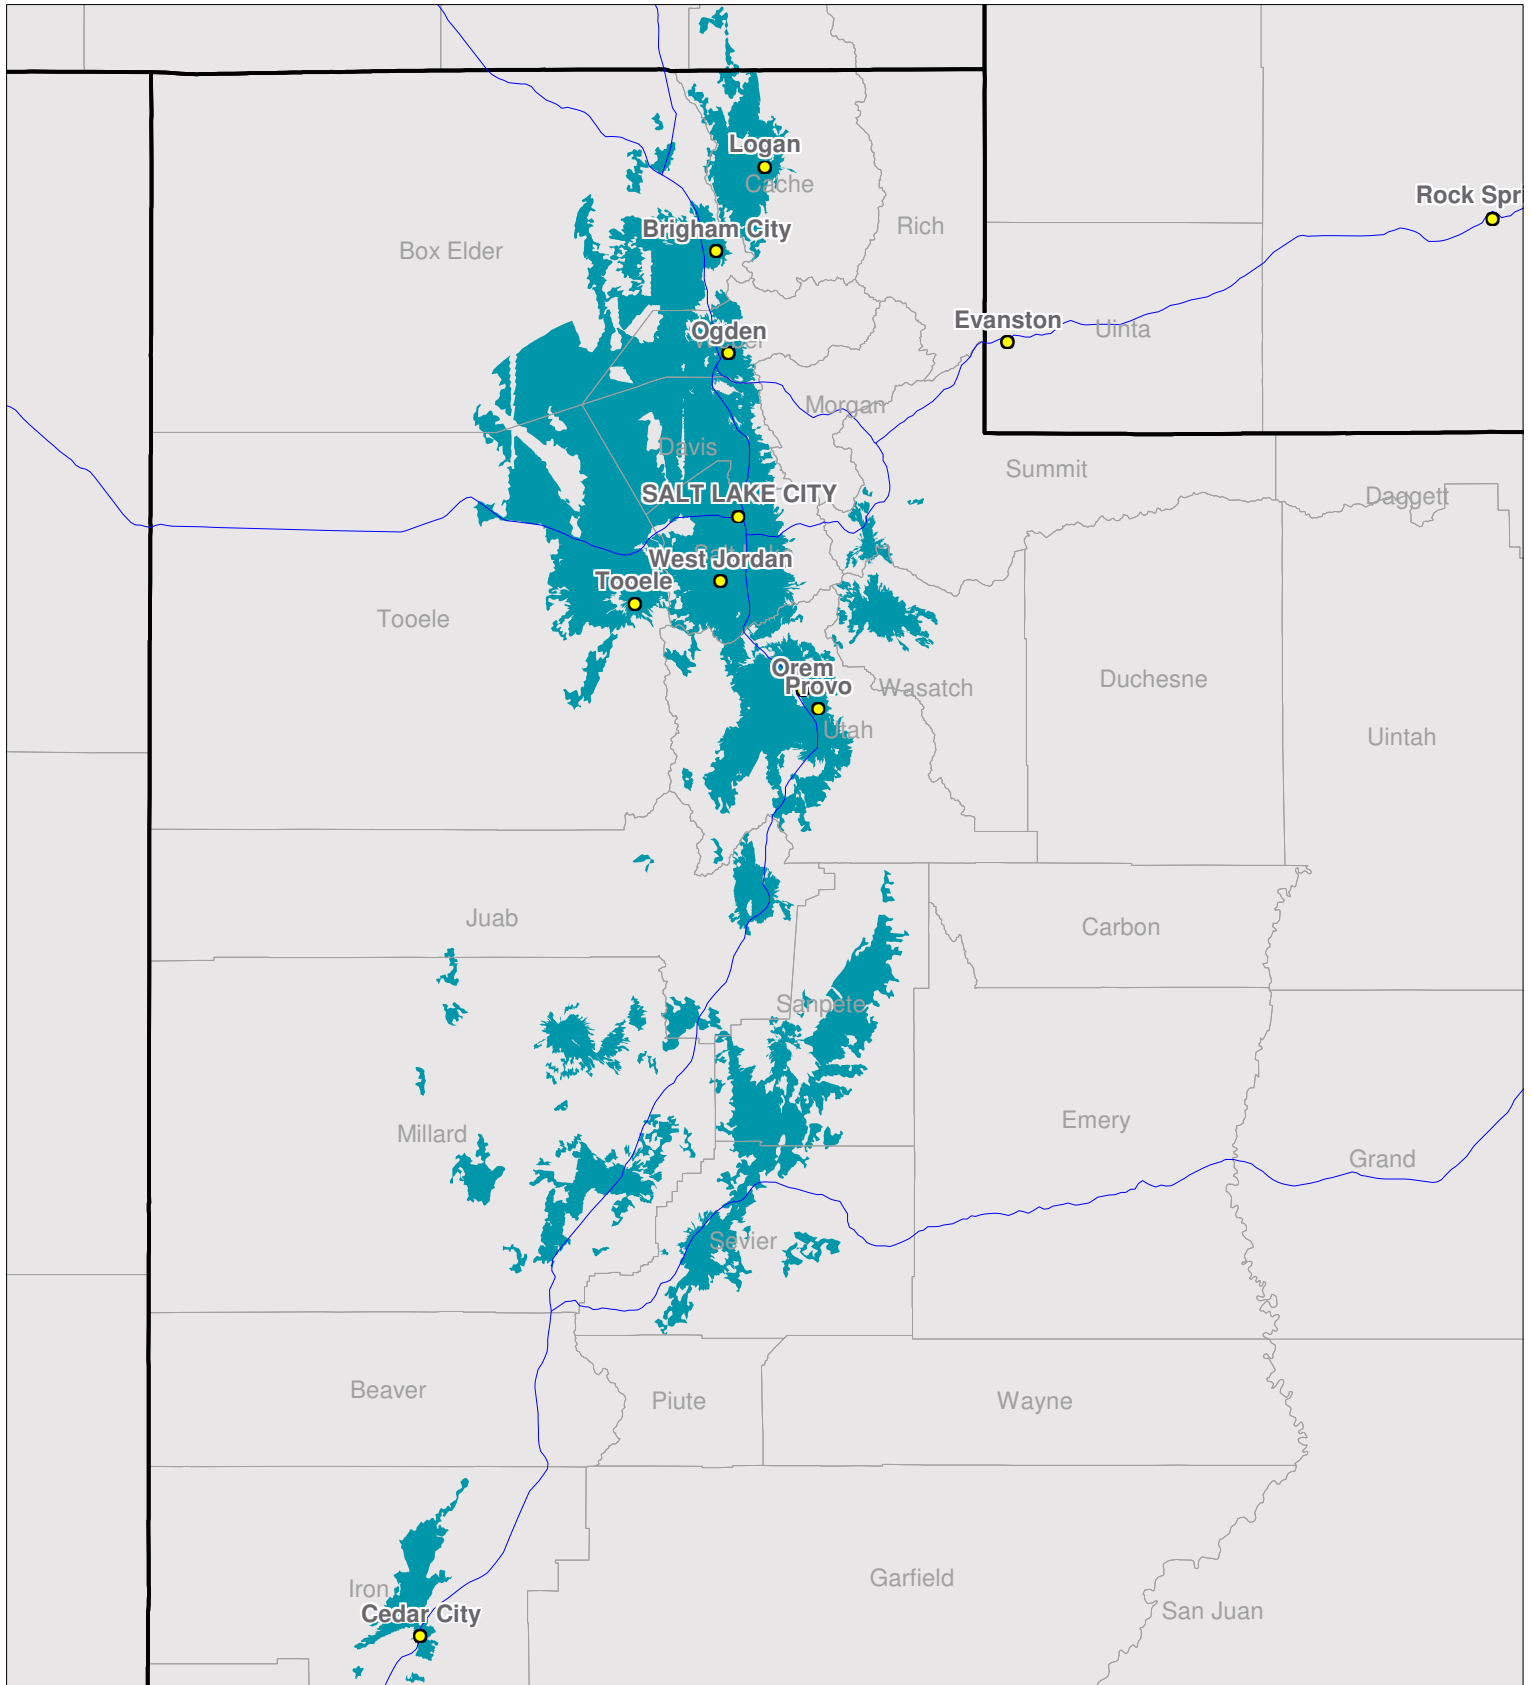

Utah

Local One-Way Coverage (929.6125 MHz)

Because of the nature of radio transmission, strength of paging signal will vary depending upon your location. Maps may not be to scale.

© Spok