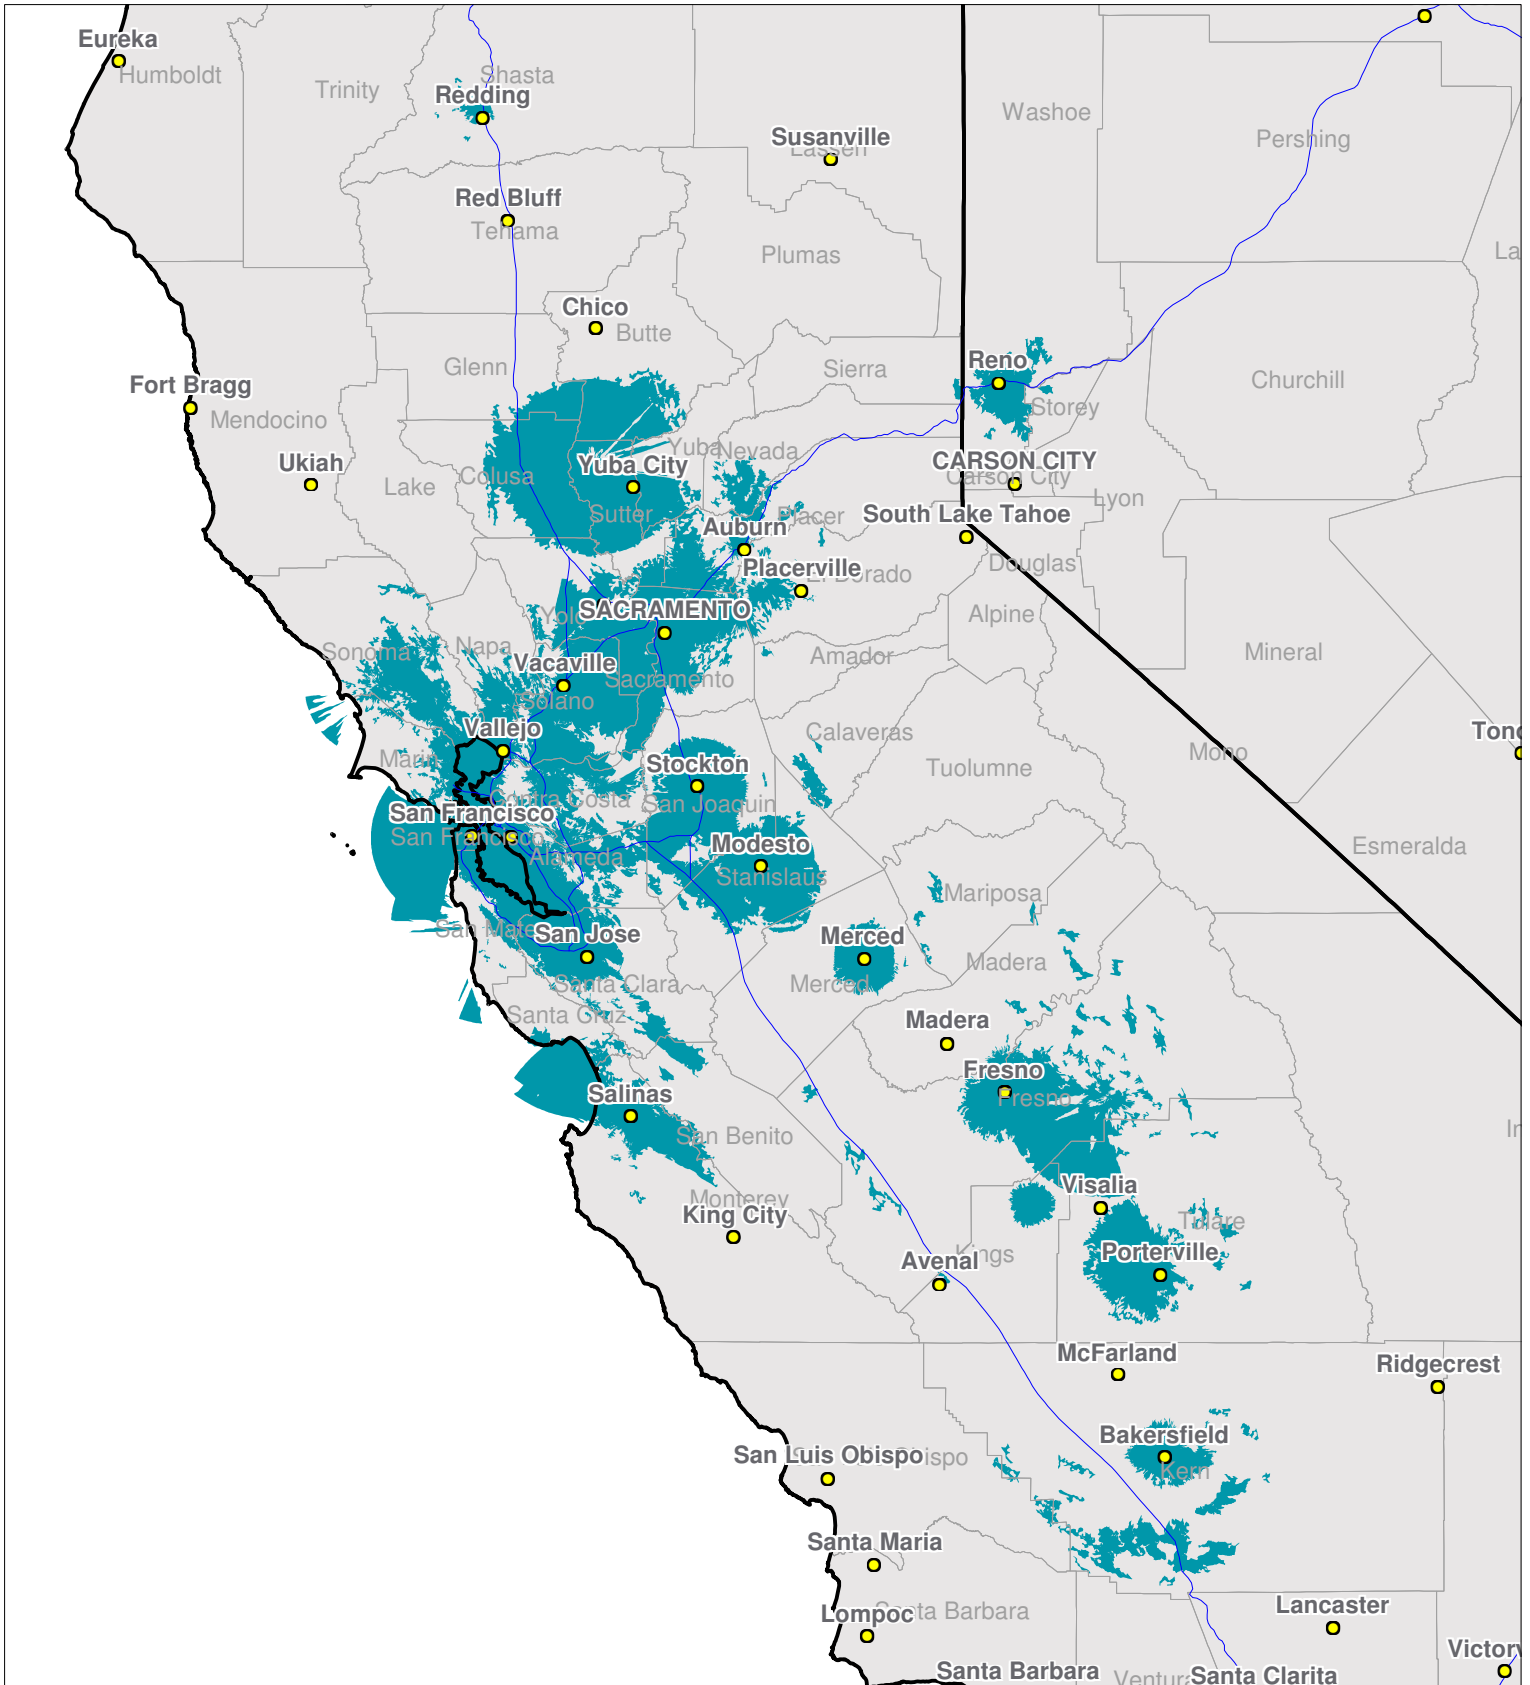

# Northern California

Local One-Way Coverage (929.6125 MHz)

Because of the nature of radio transmission, strength of paging signal will vary depending upon your location. Maps may not be to scale.