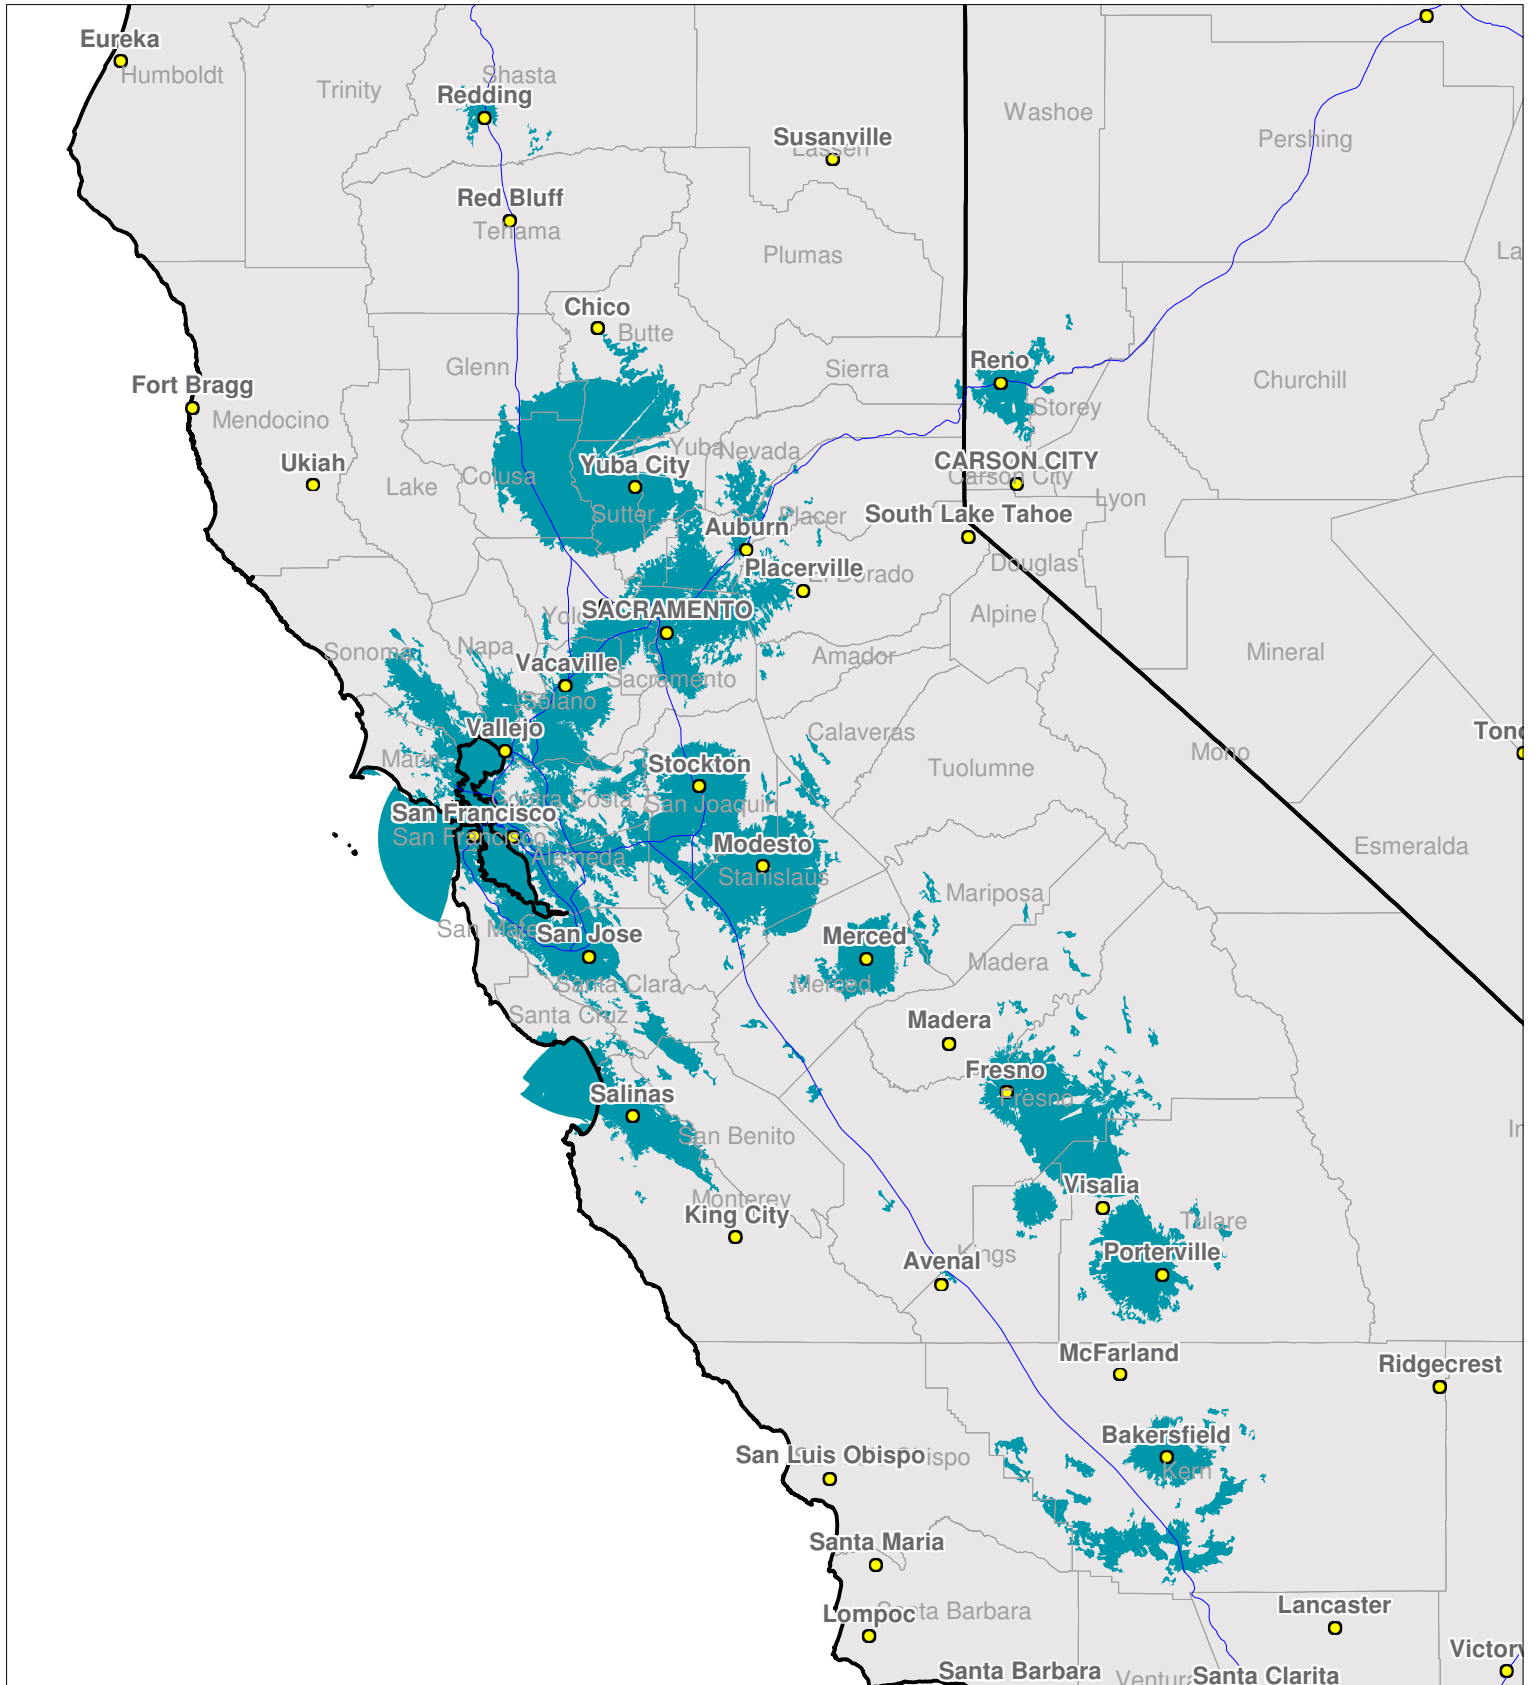

Northern California

Local One-Way Coverage (929.6125 MHz)

Because of the nature of radio transmission, strength of paging signal will vary depending upon your location. Maps may not be to scale.