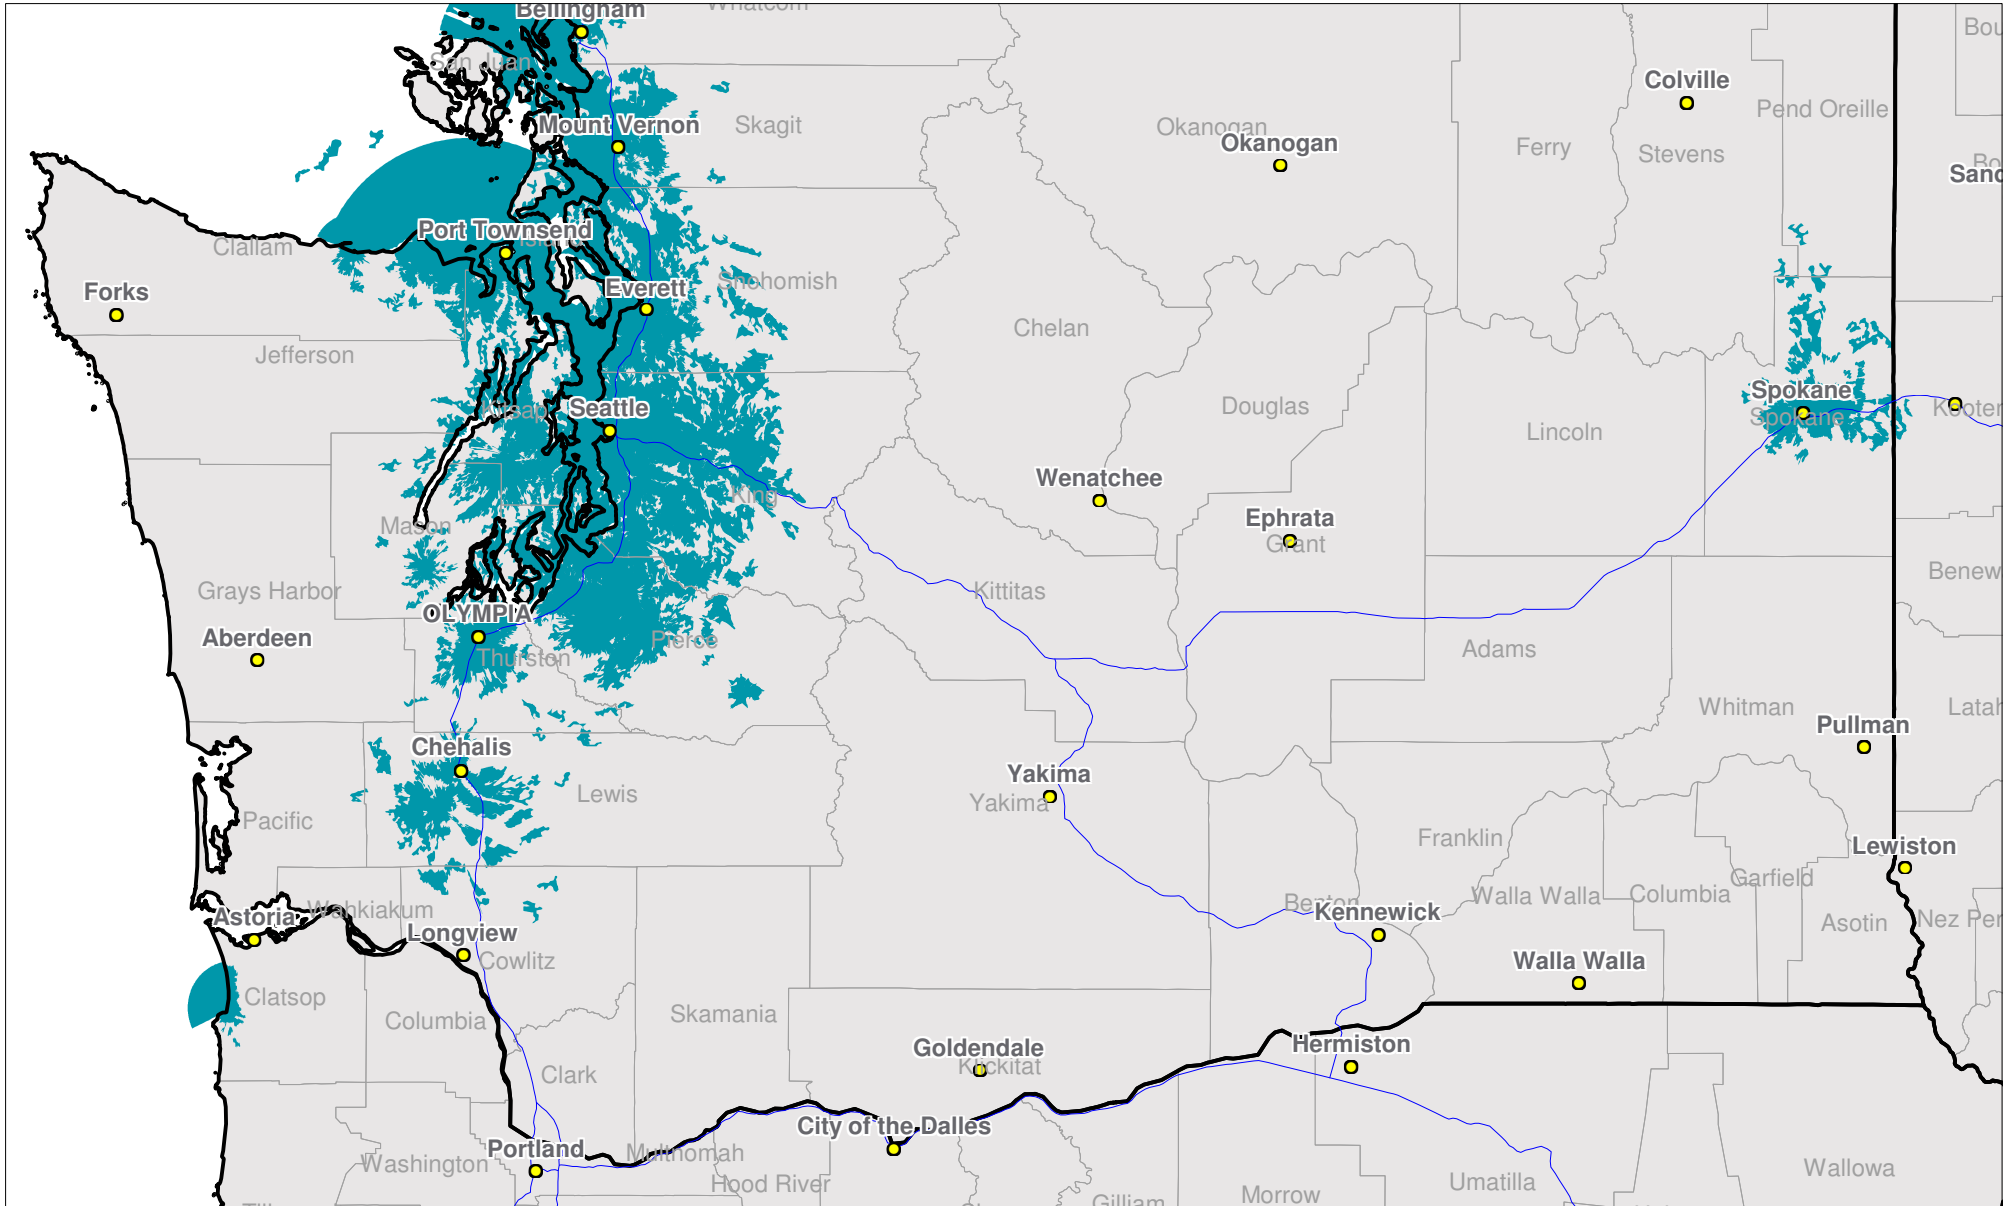

# Washington

Local One-Way Coverage (929.6125 MHz)

Because of the nature of radio transmission, strength of paging signal will vary depending upon your location. Maps may not be to scale.

© Spok