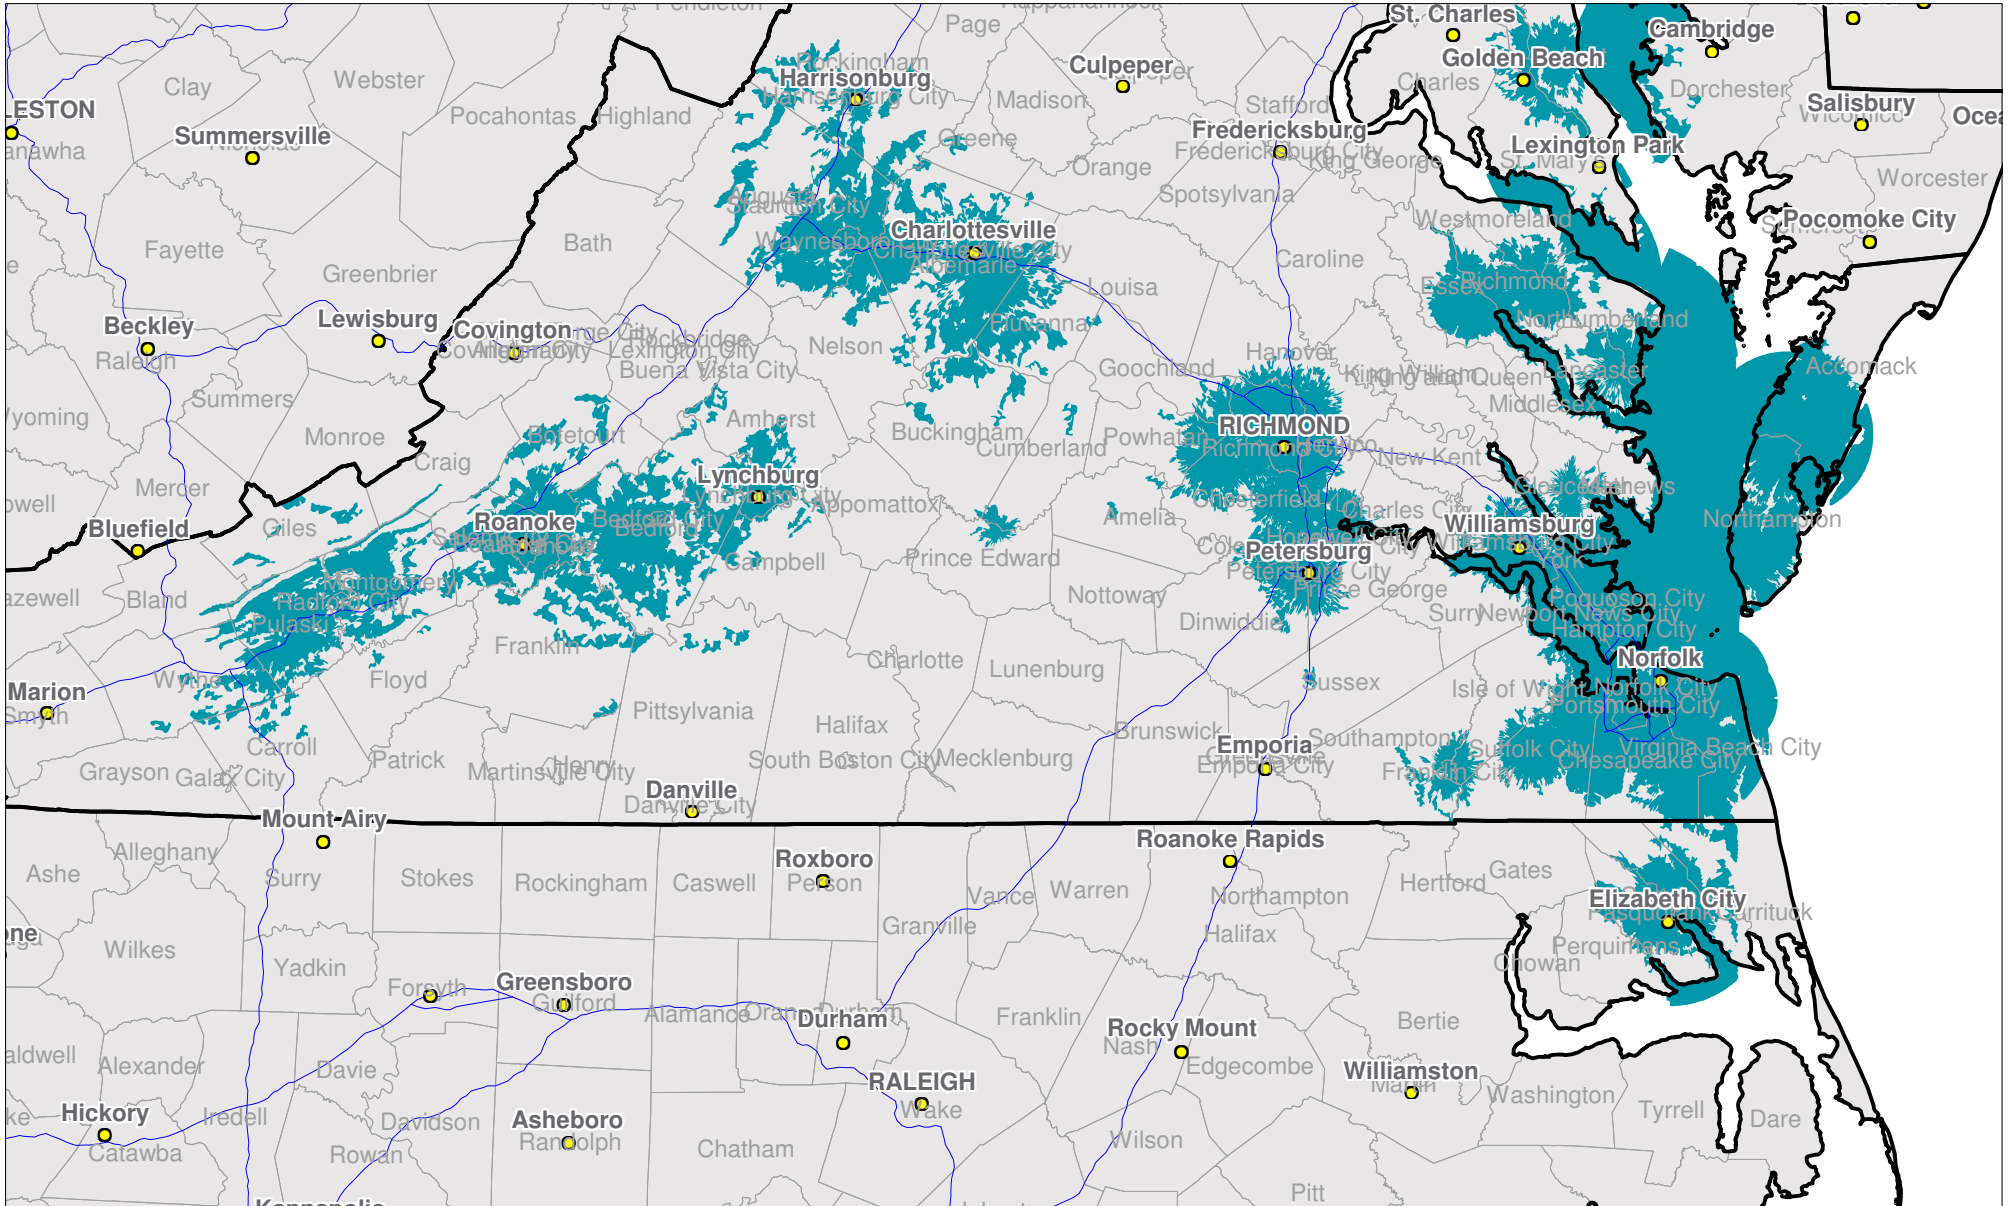

Virginia

Local One-Way Coverage (929.6125 MHz)

Because of the nature of radio transmission, strength of paging signal will vary depending upon your location. Maps may not be to scale.