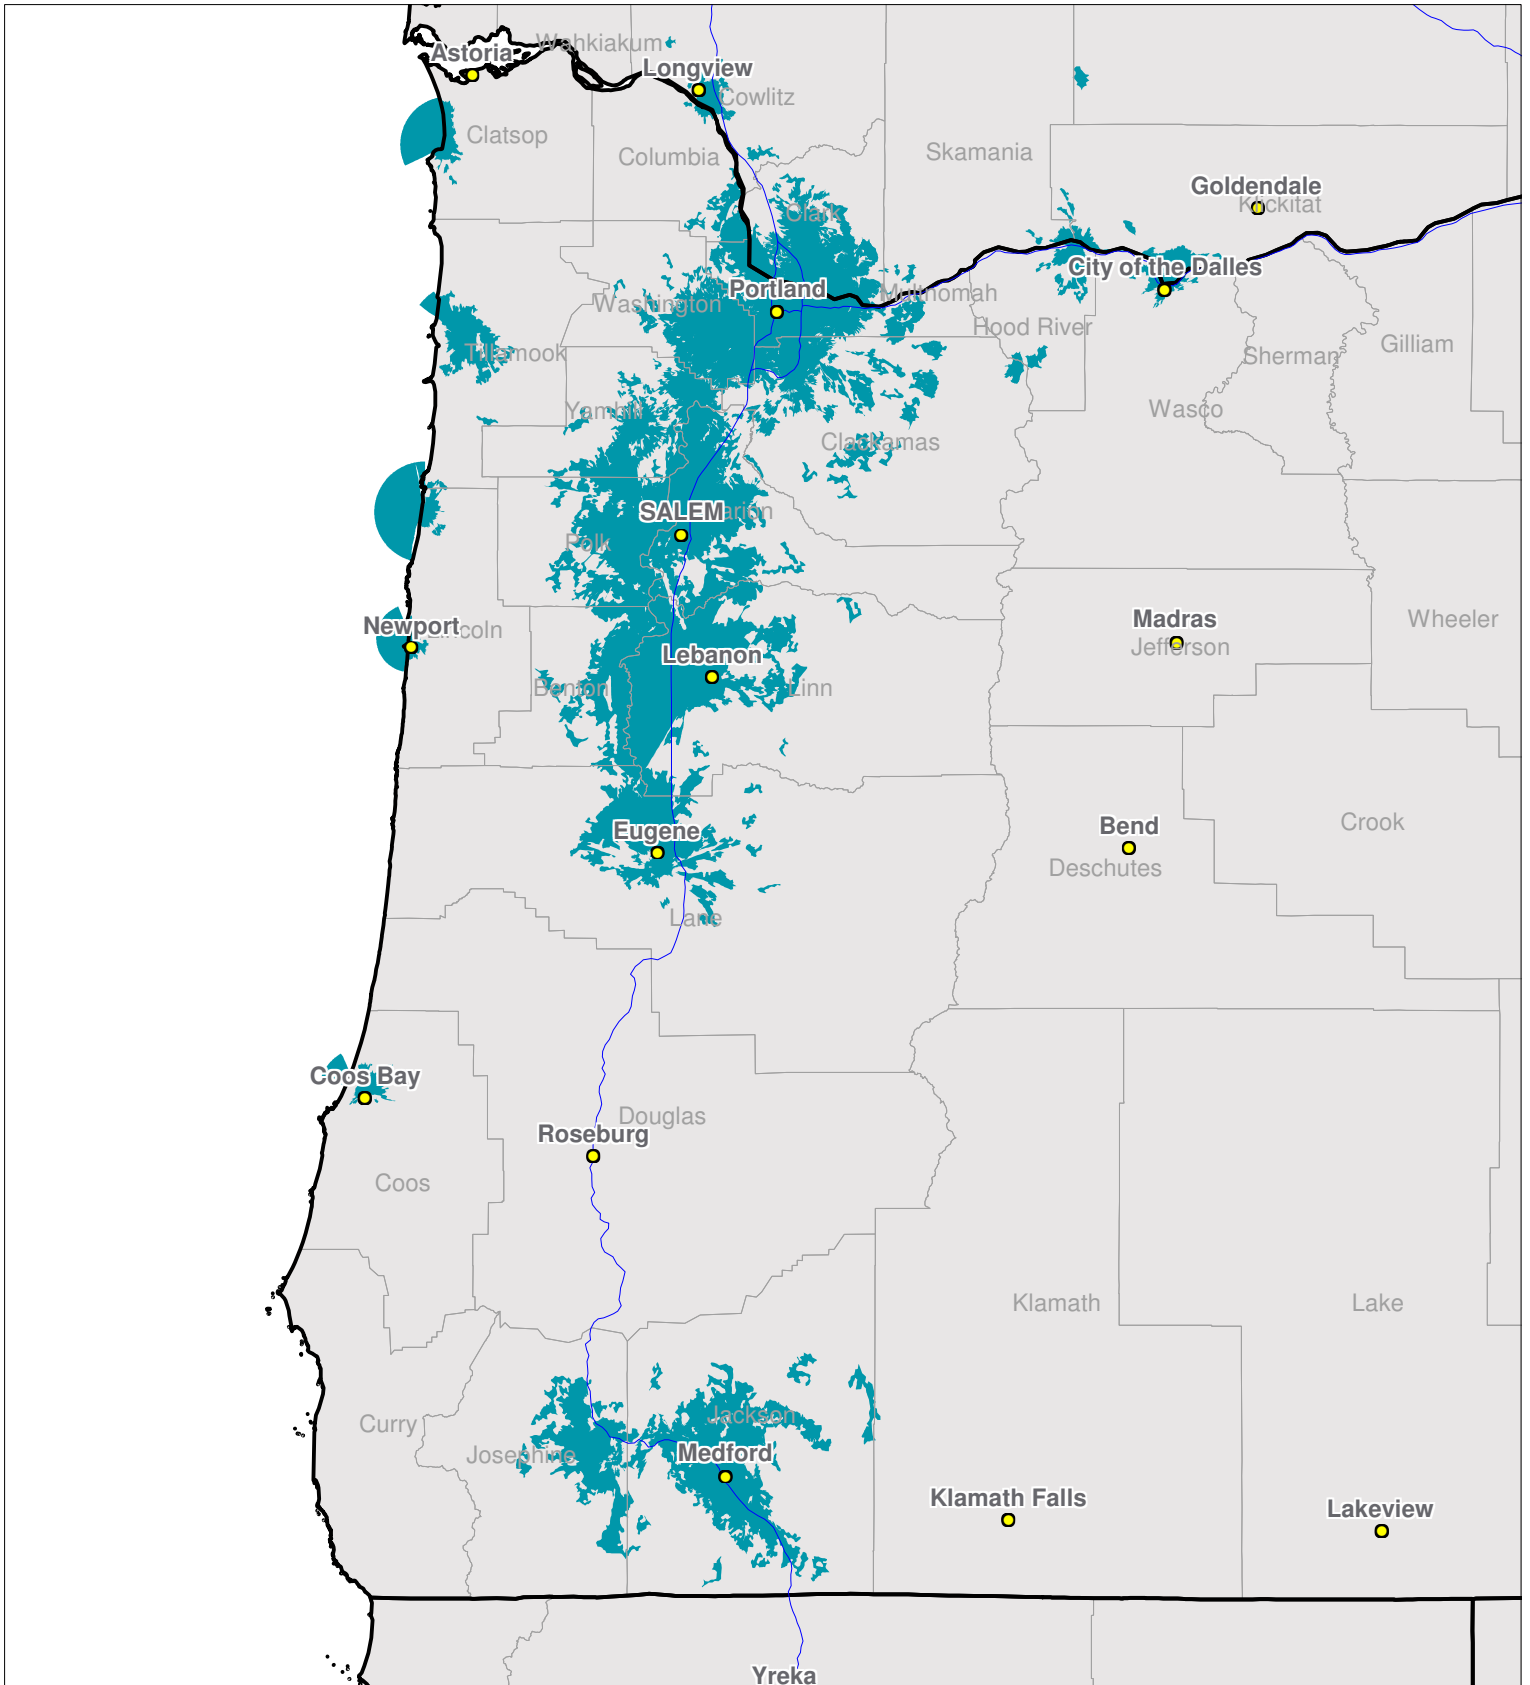

Oregon

Local One-Way Coverage (929.6125 MHz)

Because of the nature of radio transmission, strength of paging signal will vary depending upon your location. Maps may not be to scale.

© Spok