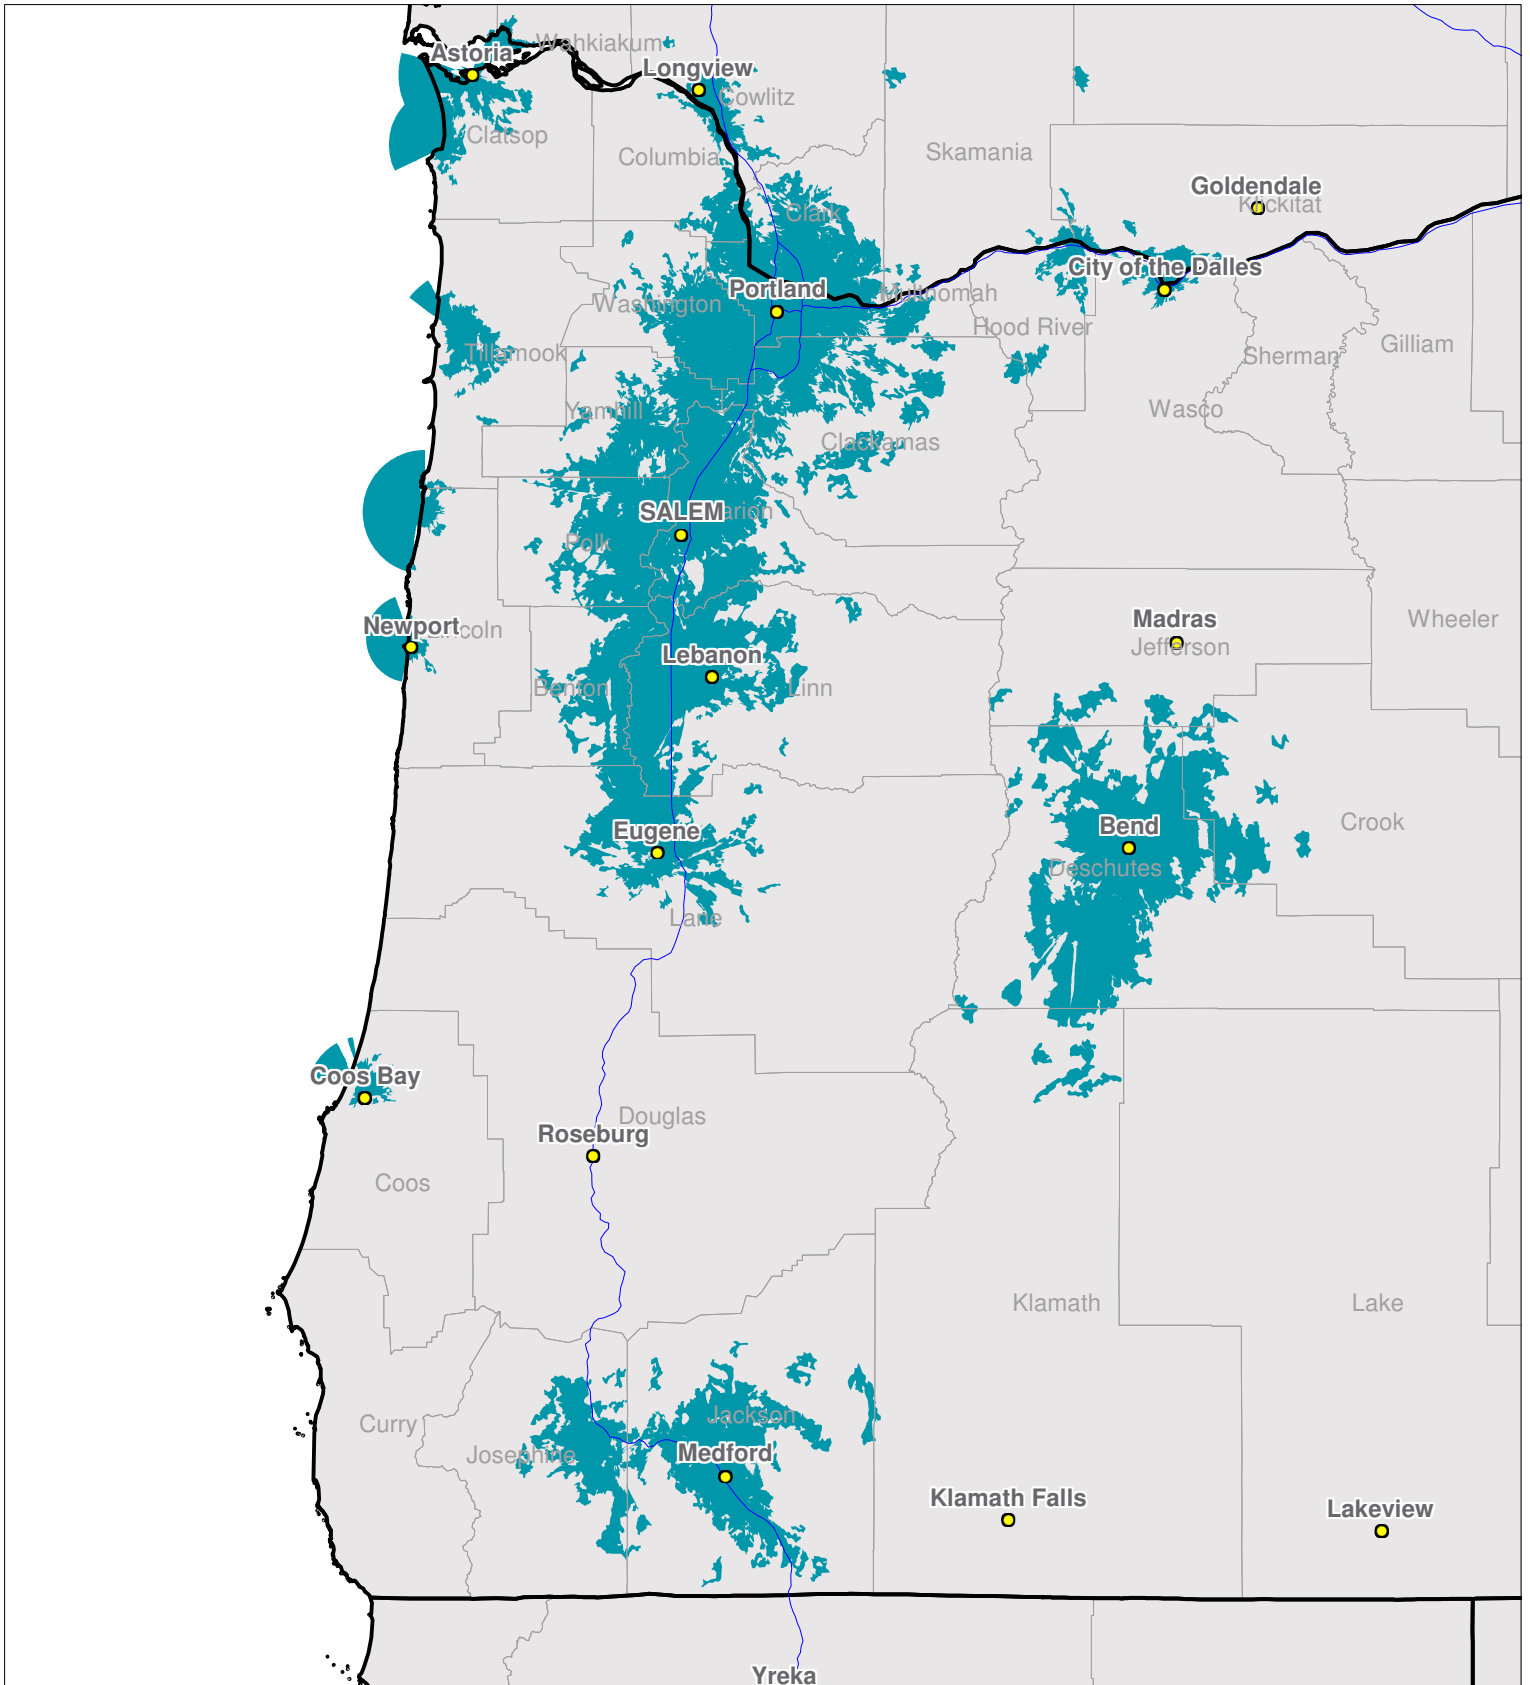

Oregon

Local One-Way Coverage (929.6125 MHz)

Because of the nature of radio transmission, strength of paging signal will vary depending upon your location. Maps may not be to scale.

© Spok