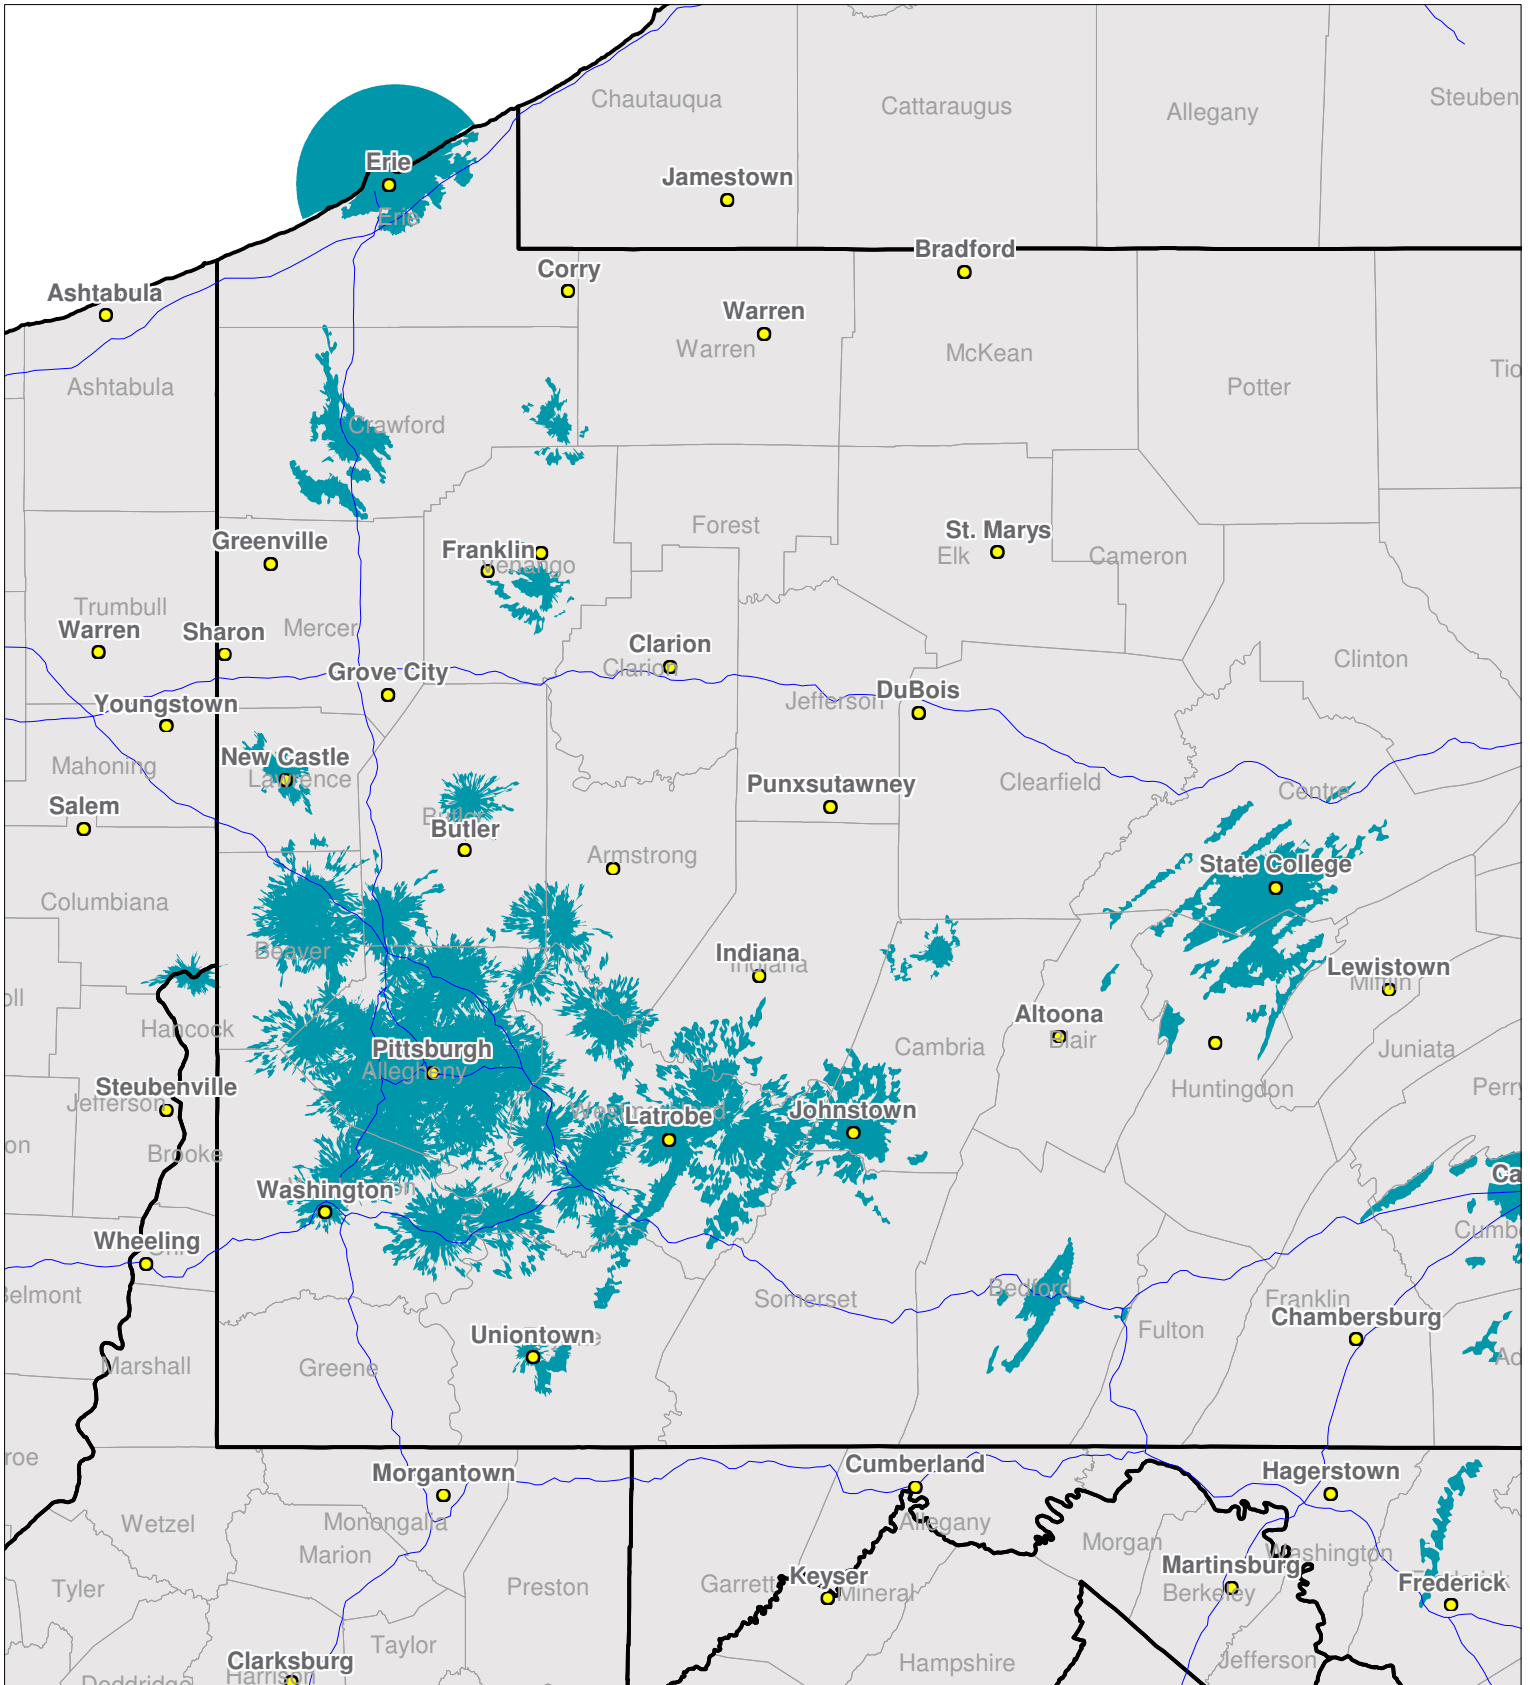

# Western Pennsylvania

Local One-Way Coverage (929.6125 MHz)

Because of the nature of radio transmission, strength of paging signal will vary depending upon your location. Maps may not be to scale.

© Spok