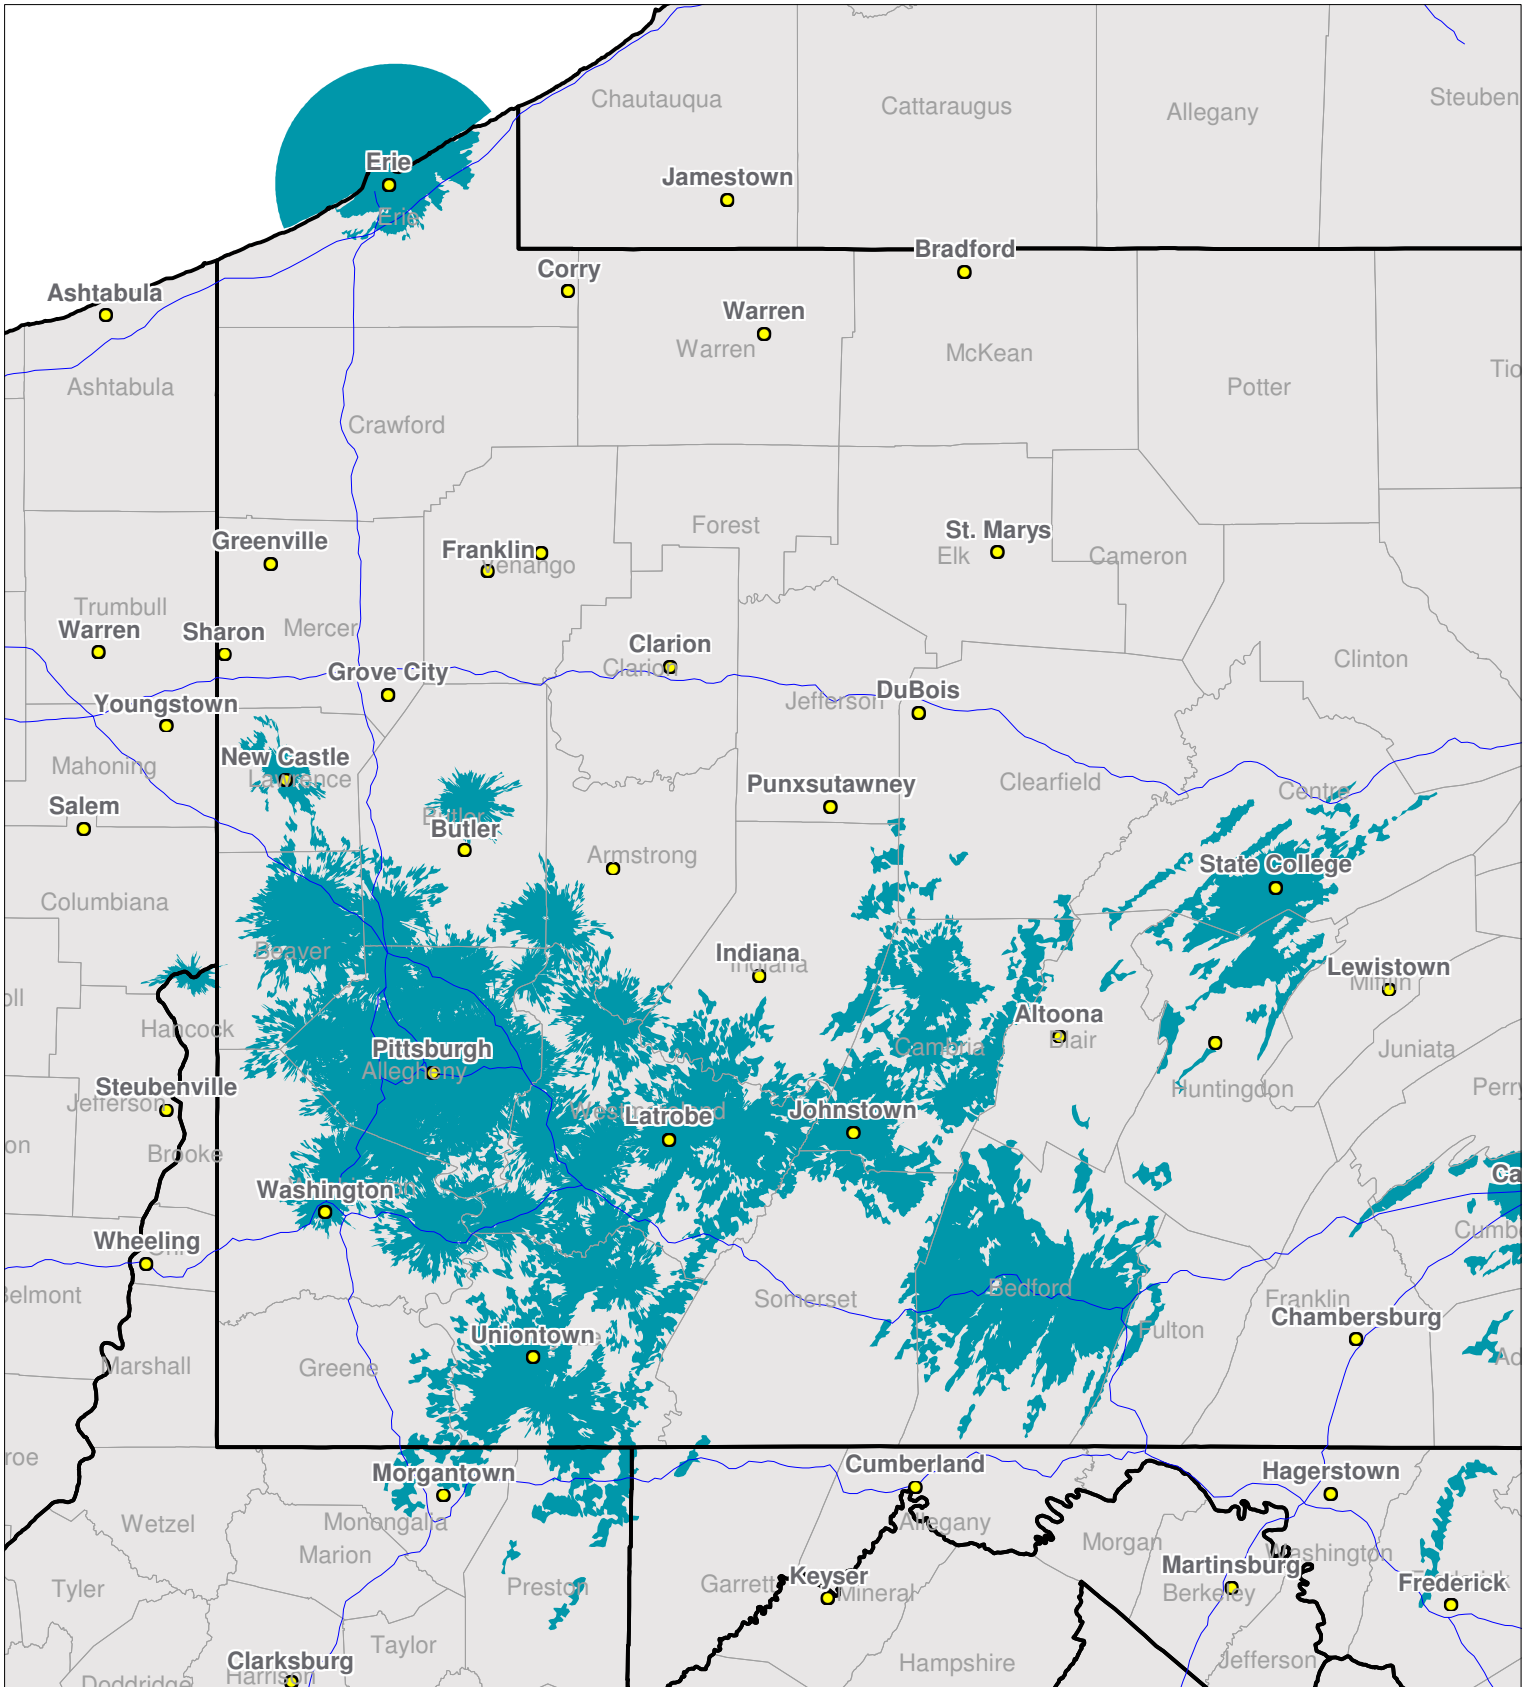

Western Pennsylvania

Local One-Way Coverage (929.6125 MHz)

Because of the nature of radio transmission, strength of paging signal will vary depending upon your location. Maps may not be to scale.

© Spok