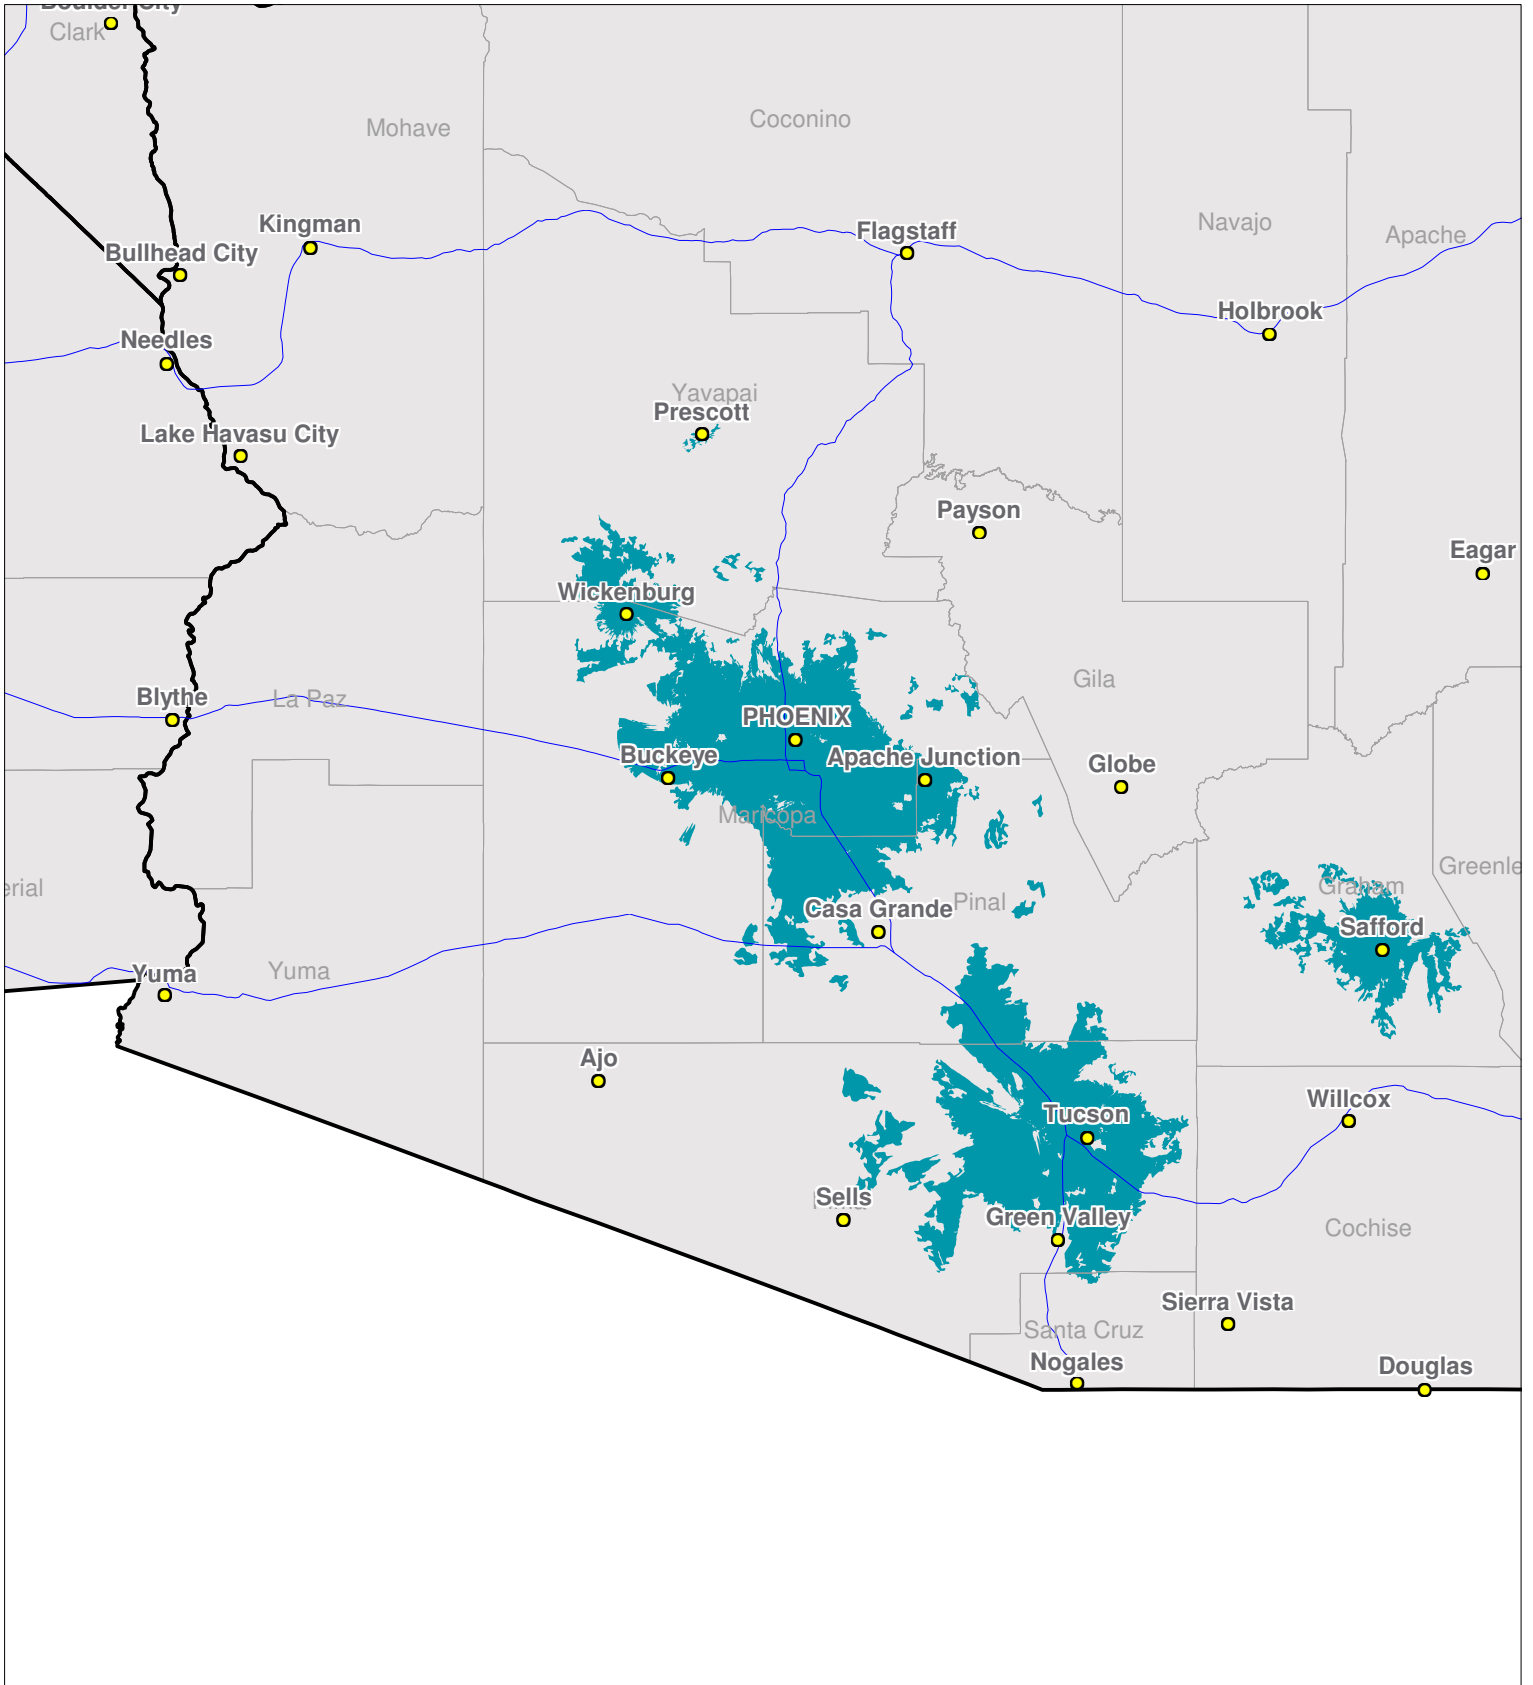

Arizona

Local One-Way Coverage (929.6125 MHz)

Because of the nature of radio transmission, strength of paging signal will vary depending upon your location. Maps may not be to scale.

© Spok