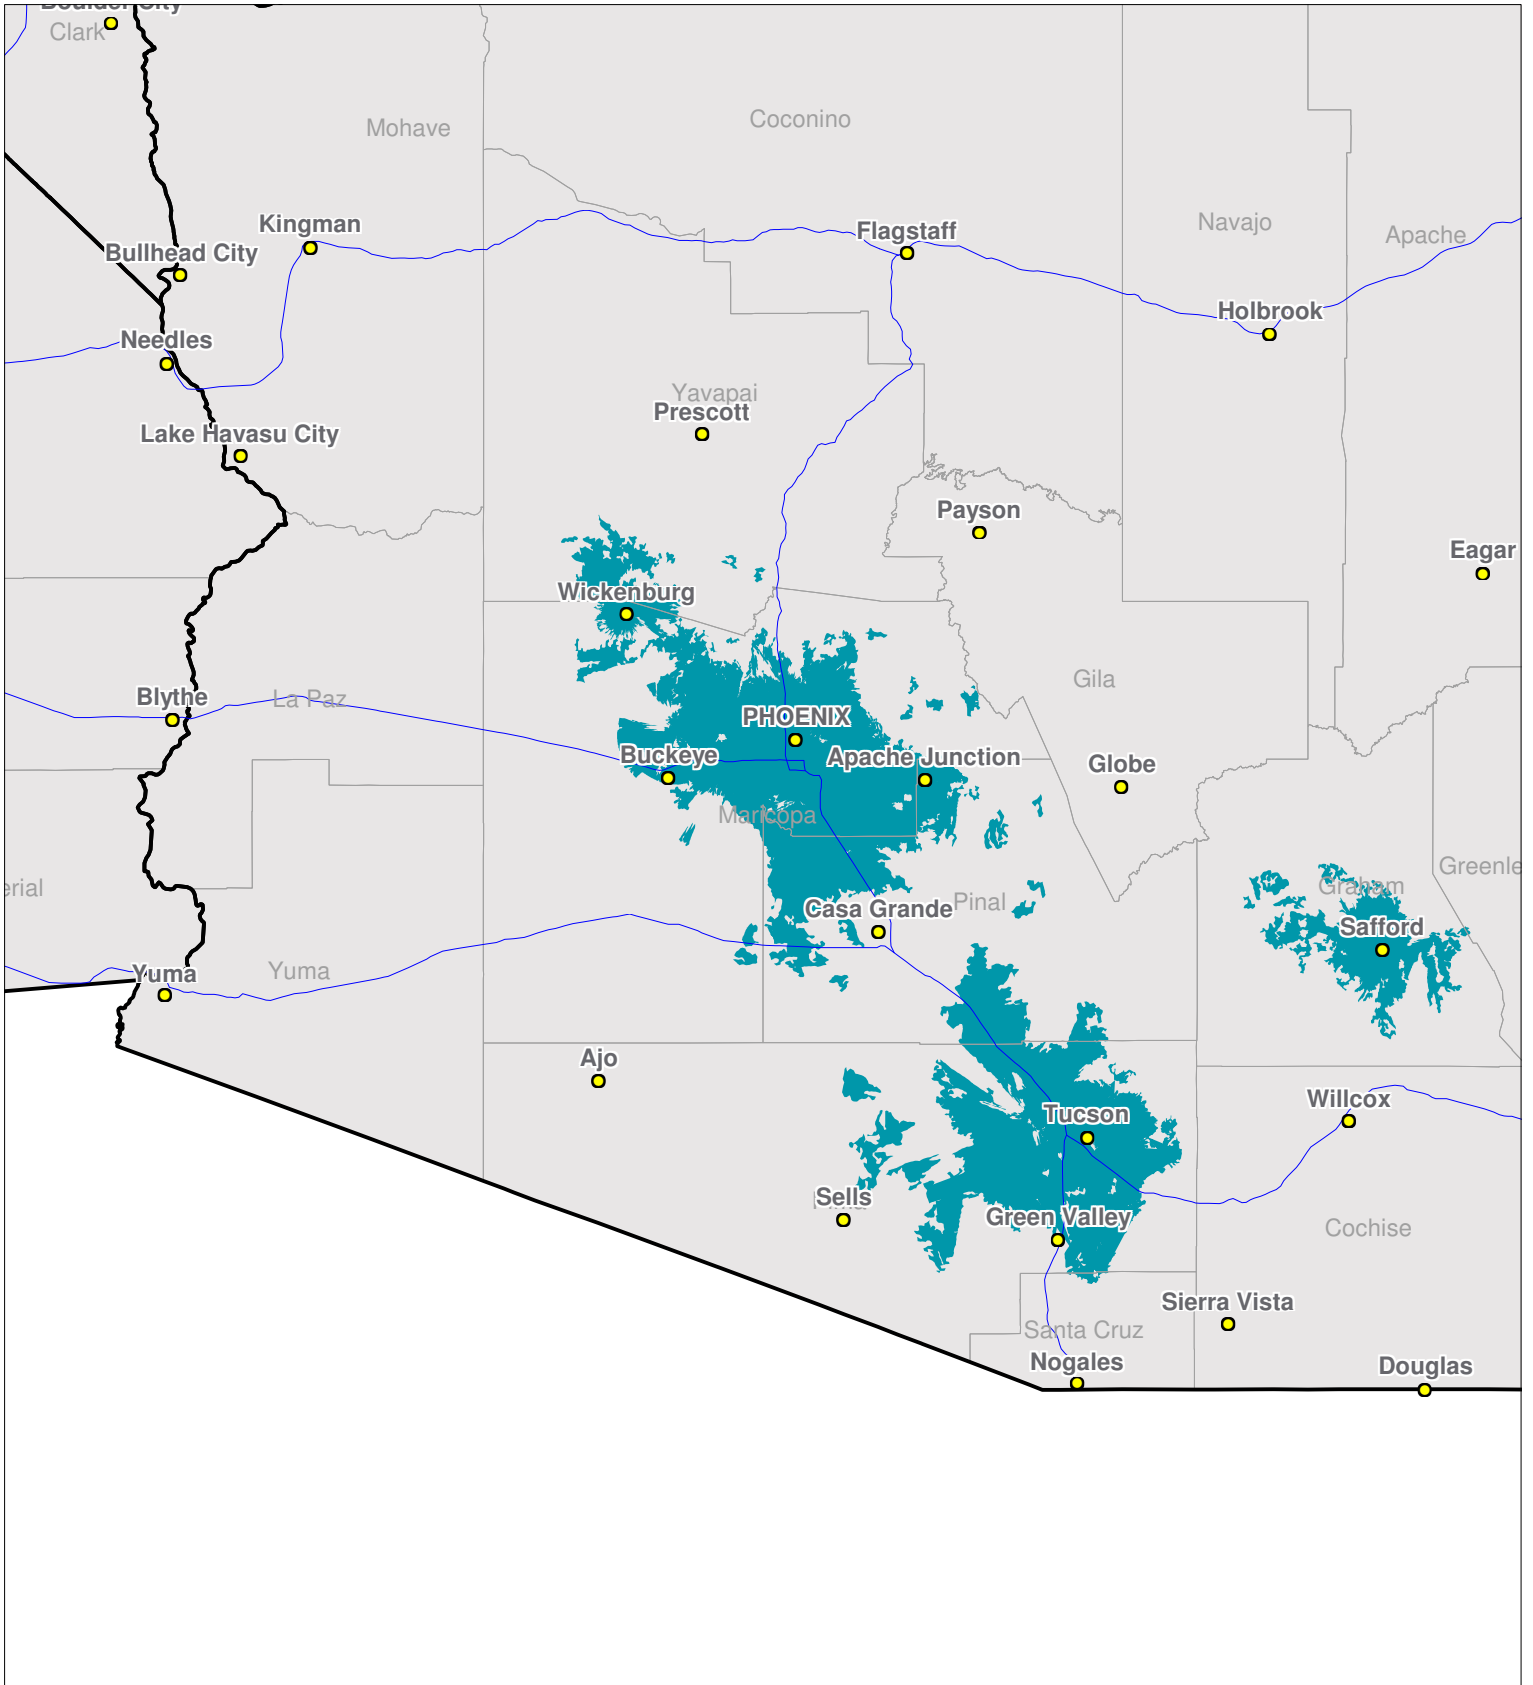

Arizona

Local One-Way Coverage (929.6125 MHz)

Because of the nature of radio transmission, strength of paging signal will vary depending upon your location. Maps may not be to scale.

© Spok