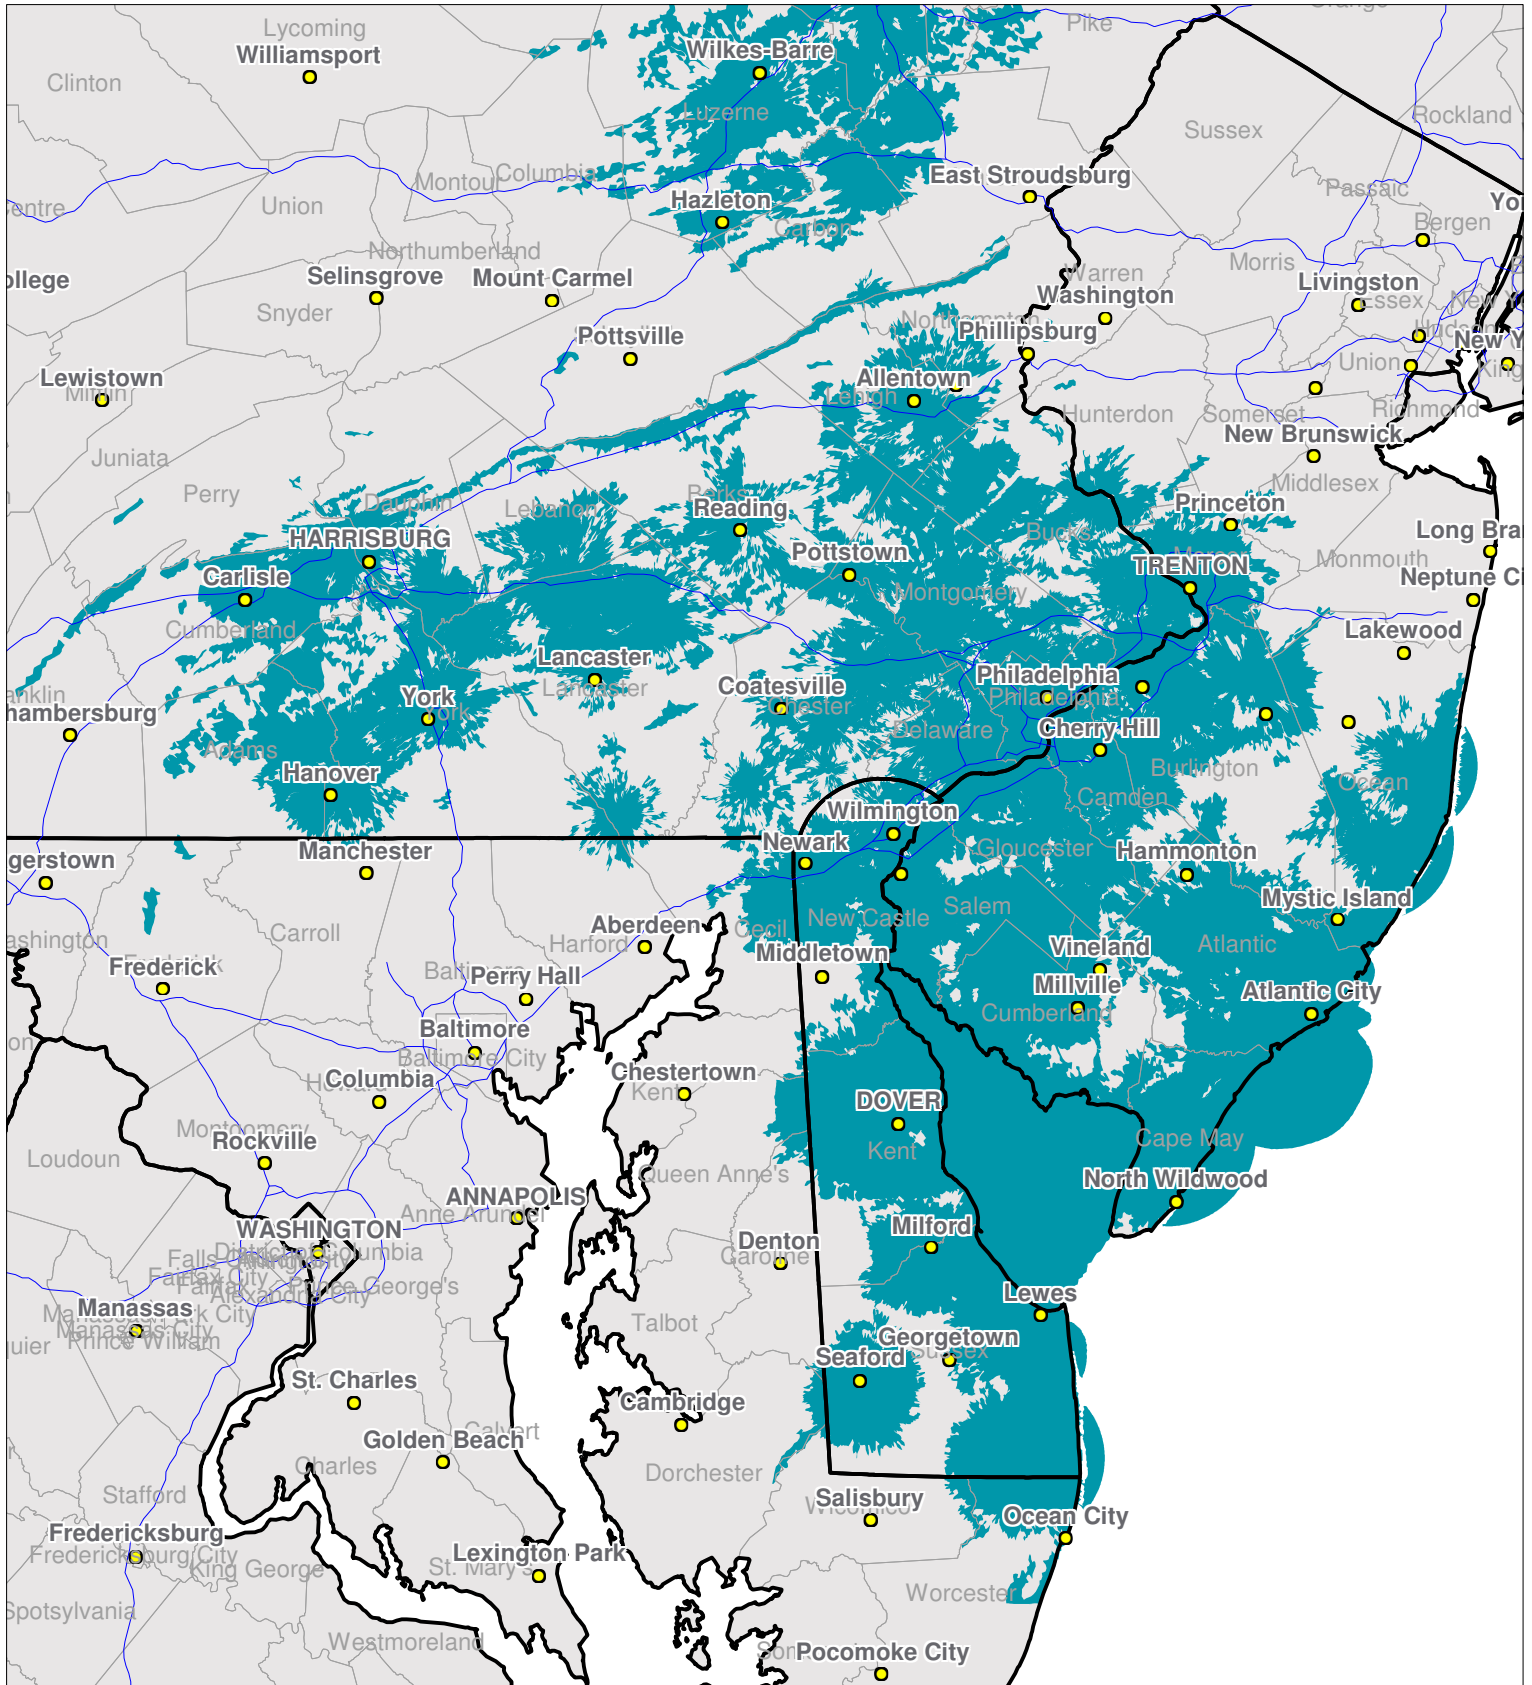

Eastern Pennsylvania

Local One-Way Coverage (929.6125 MHz)

Because of the nature of radio transmission, strength of paging signal will vary depending upon your location. Maps may not be to scale.