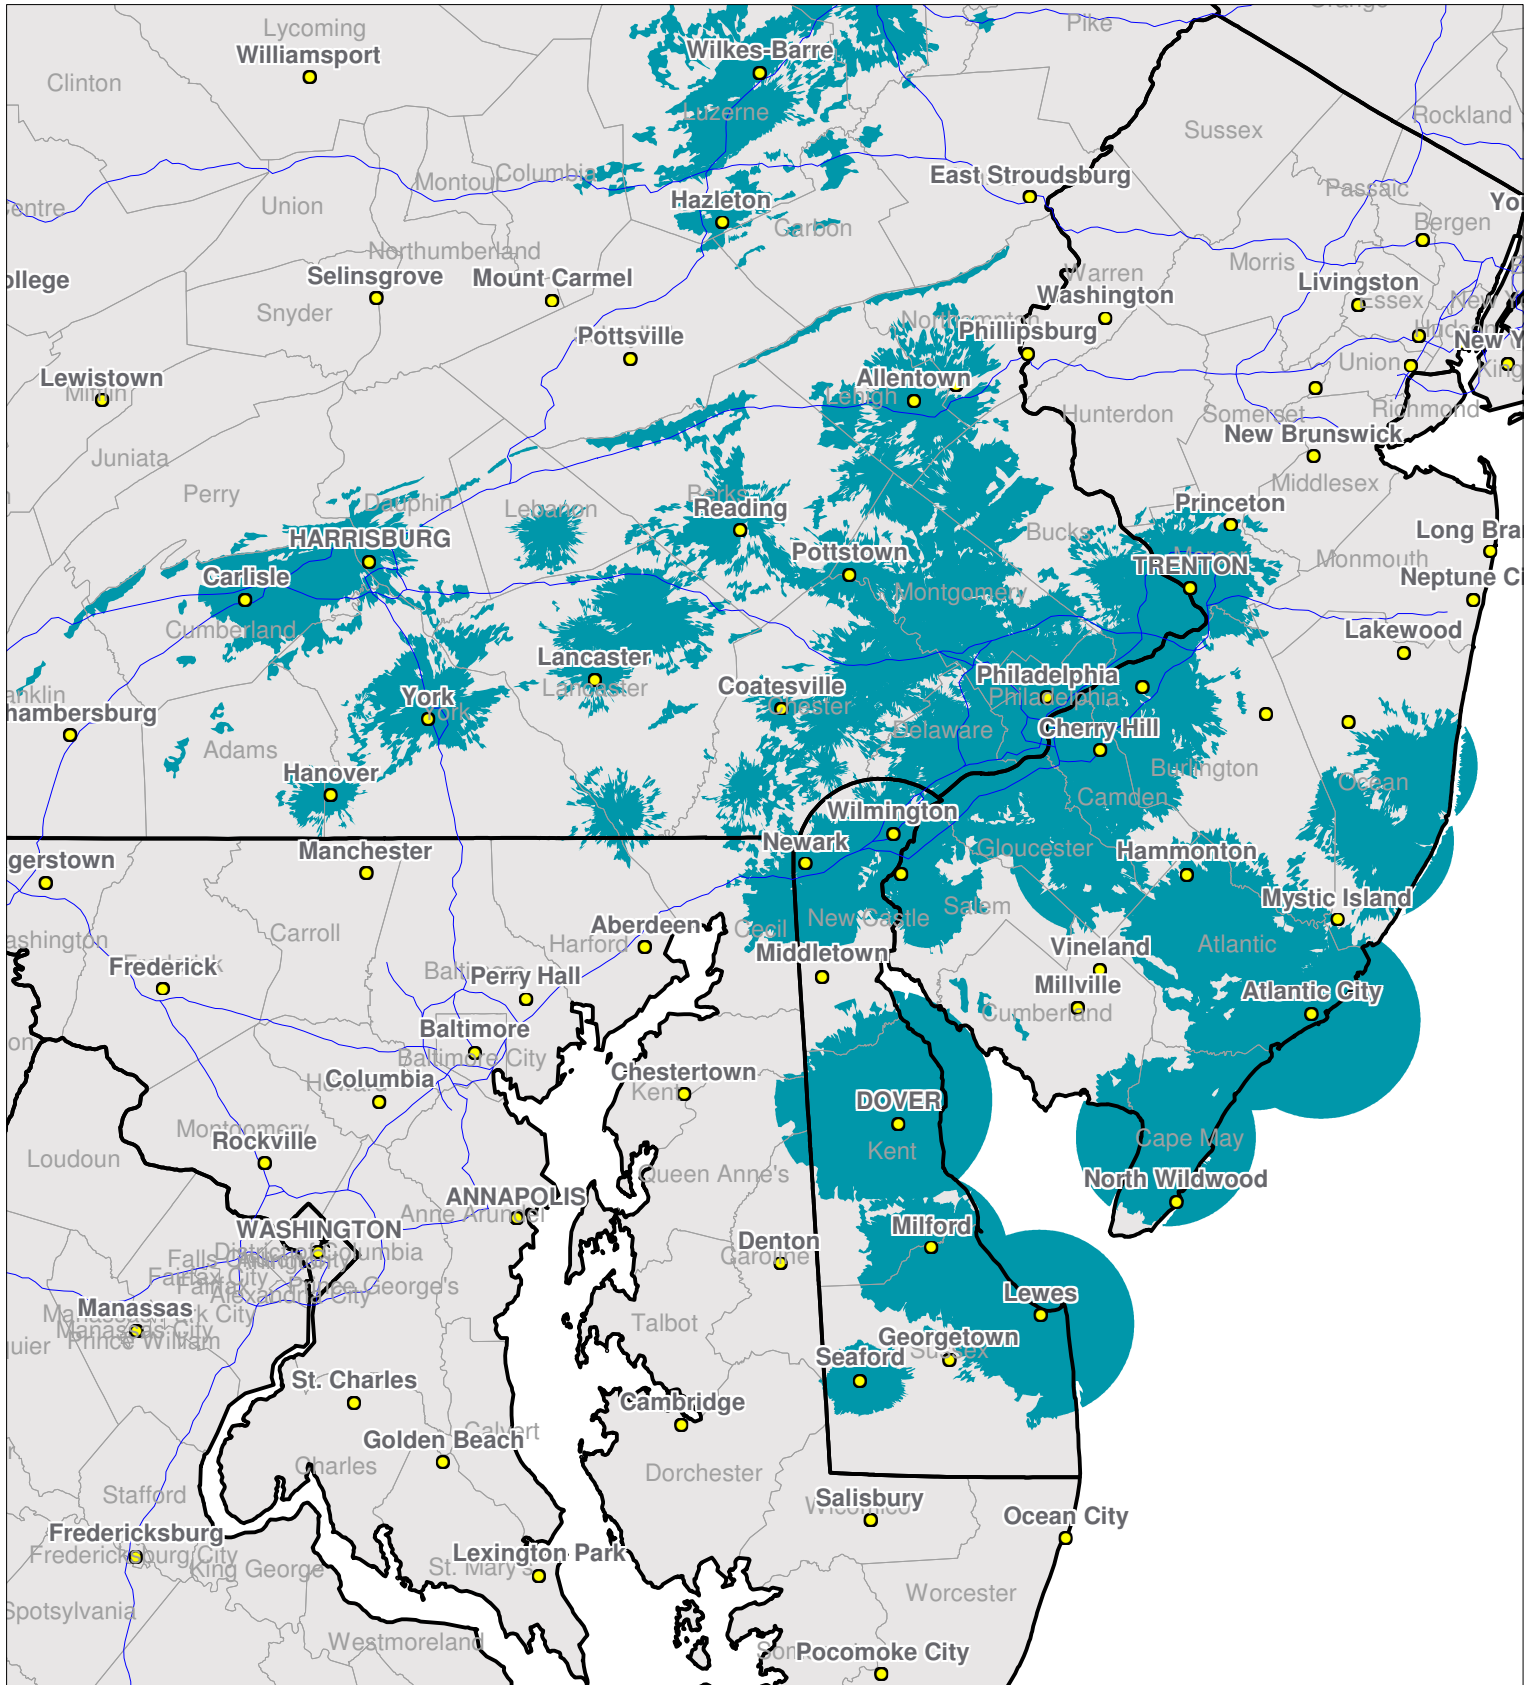

Eastern Pennsylvania

Local One-Way Coverage (929.6125 MHz)

Because of the nature of radio transmission, strength of paging signal will vary depending upon your location. Maps may not be to scale.

© Spok