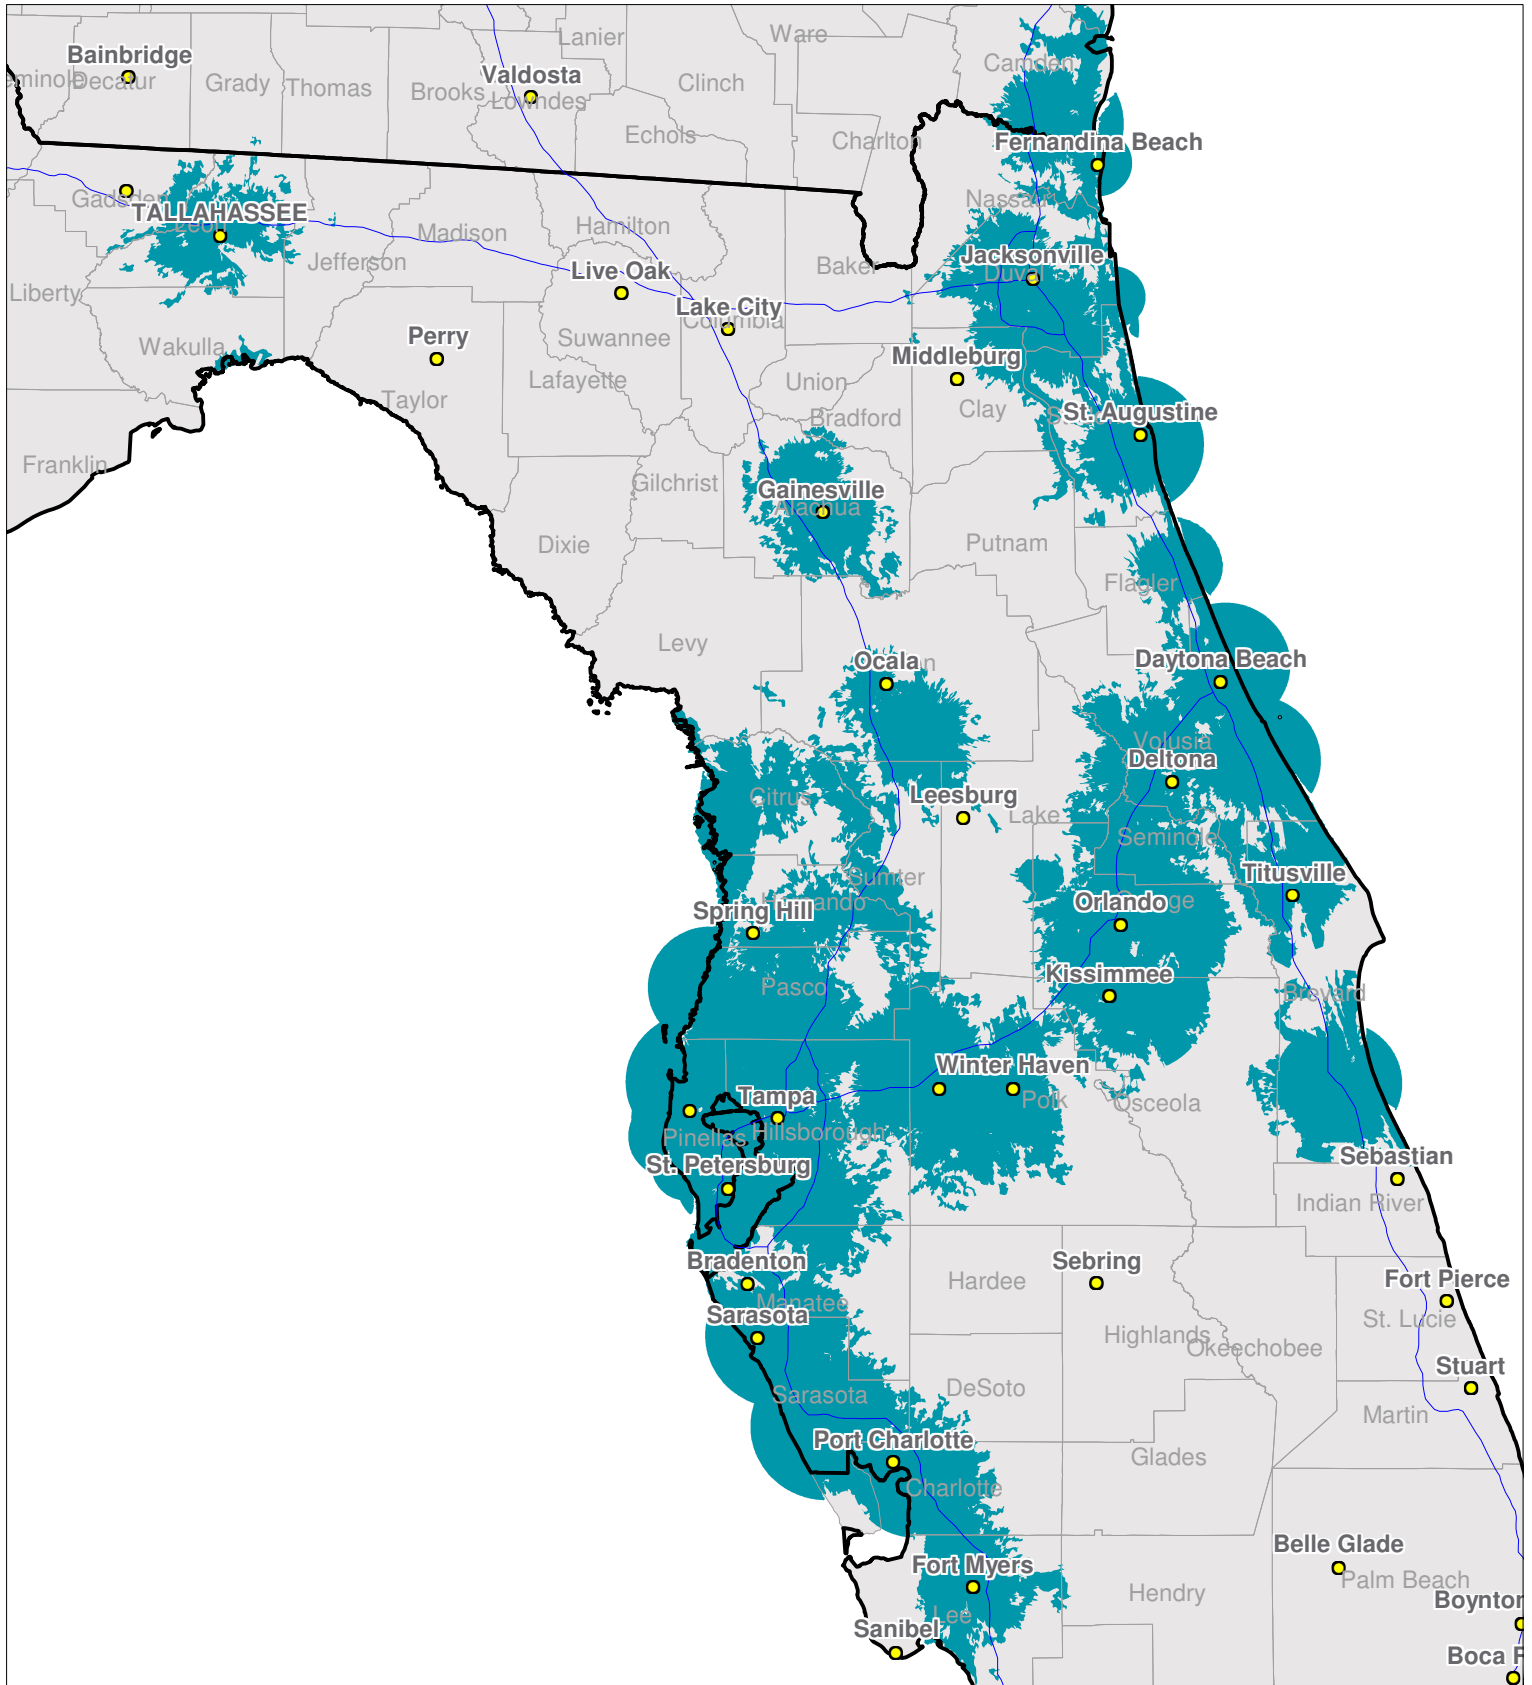

Northern Florida

Local One-Way Coverage (929.6125 MHz)

Because of the nature of radio transmission, strength of paging signal will vary depending upon your location. Maps may not be to scale.