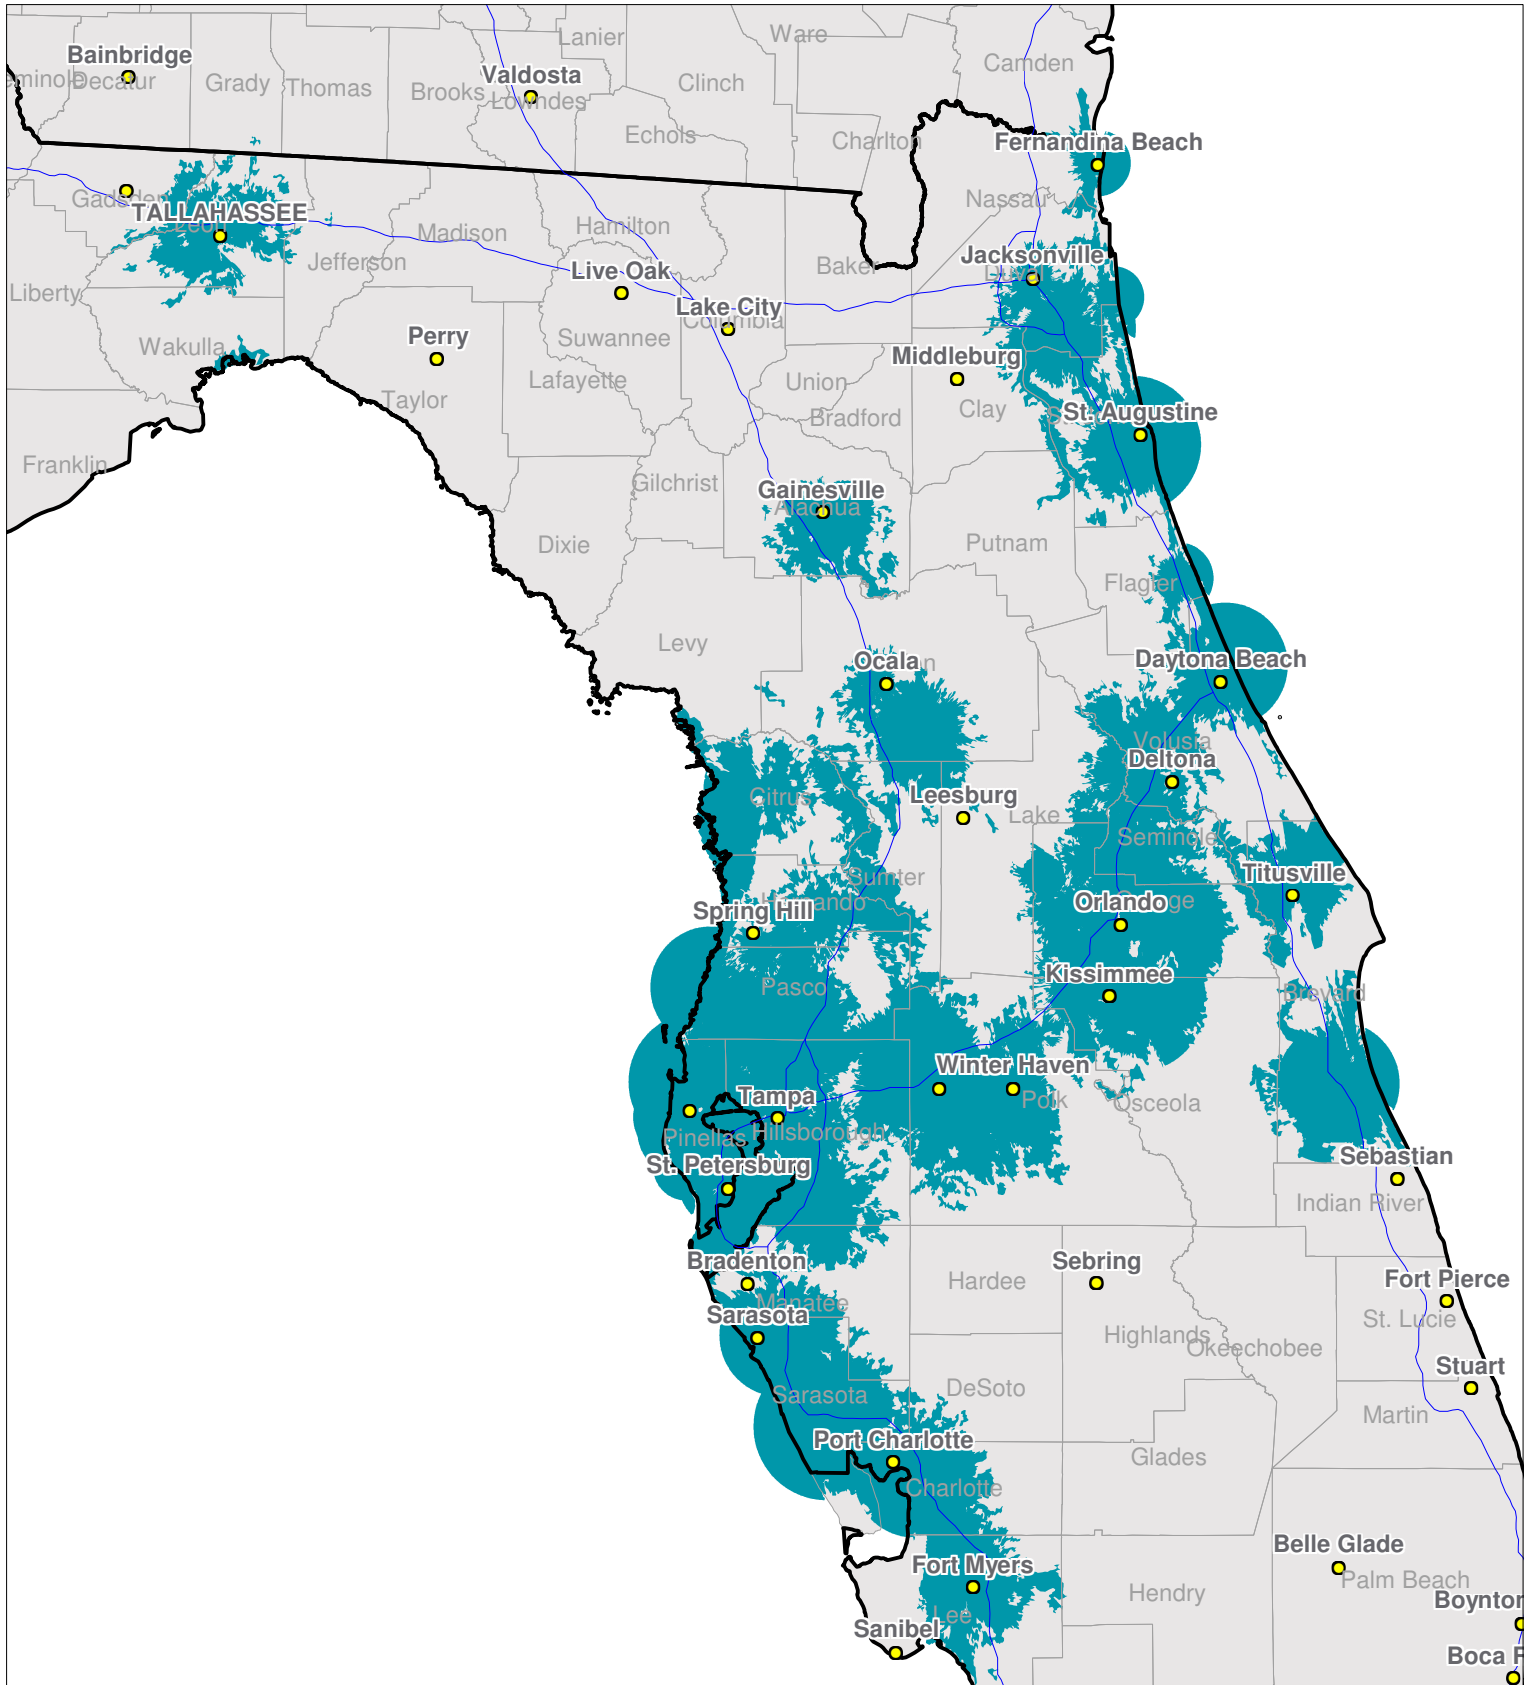

# Northern Florida

Local One-Way Coverage (929.6125 MHz)

Because of the nature of radio transmission, strength of paging signal will vary depending upon your location. Maps may not be to scale.