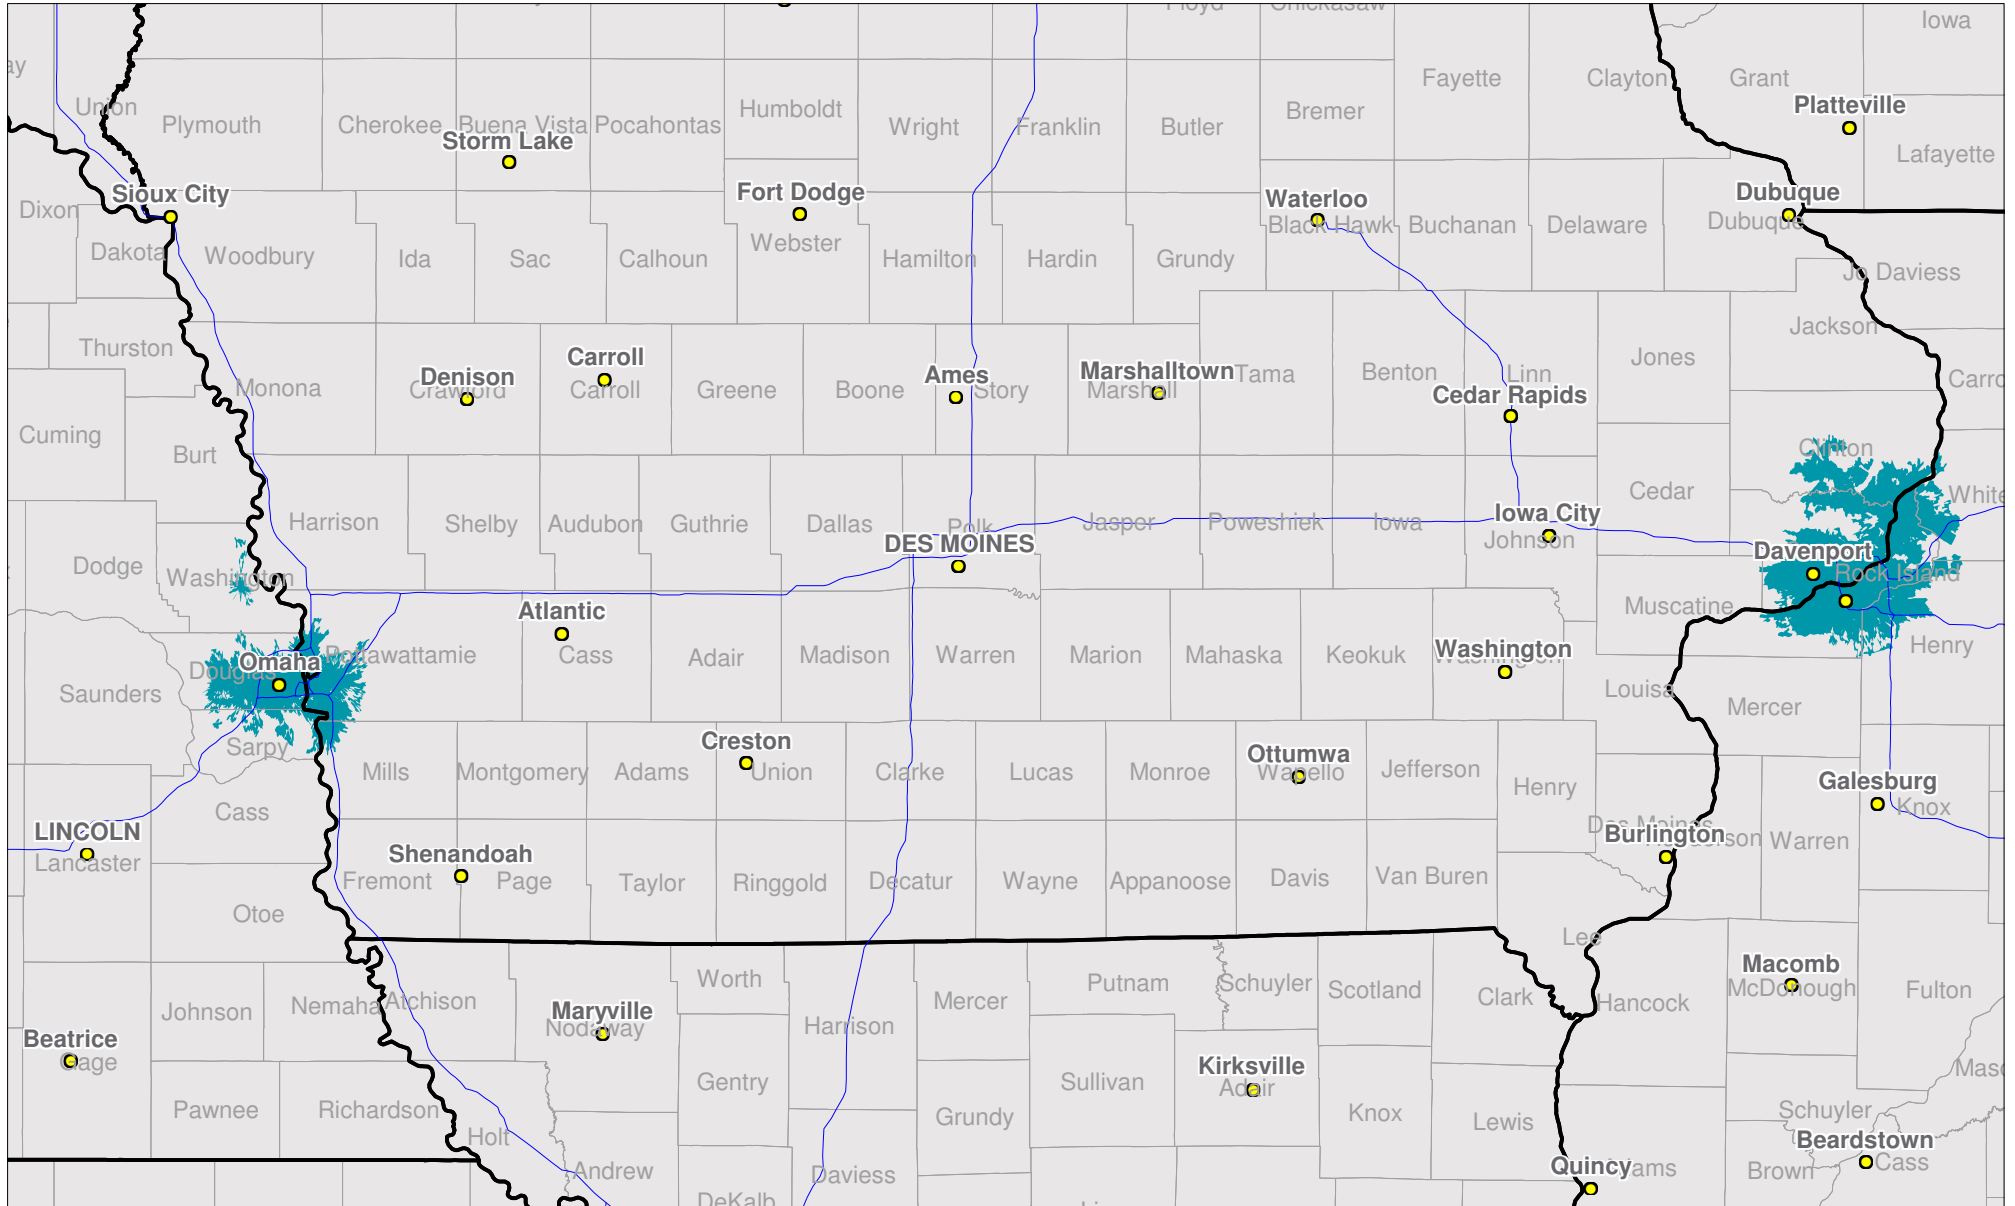

Iowa / Nebraska

Local One-Way Coverage (929.6125 MHz)

Because of the nature of radio transmission, strength of paging signal will vary depending upon your location. Maps may not be to scale.

© Spok