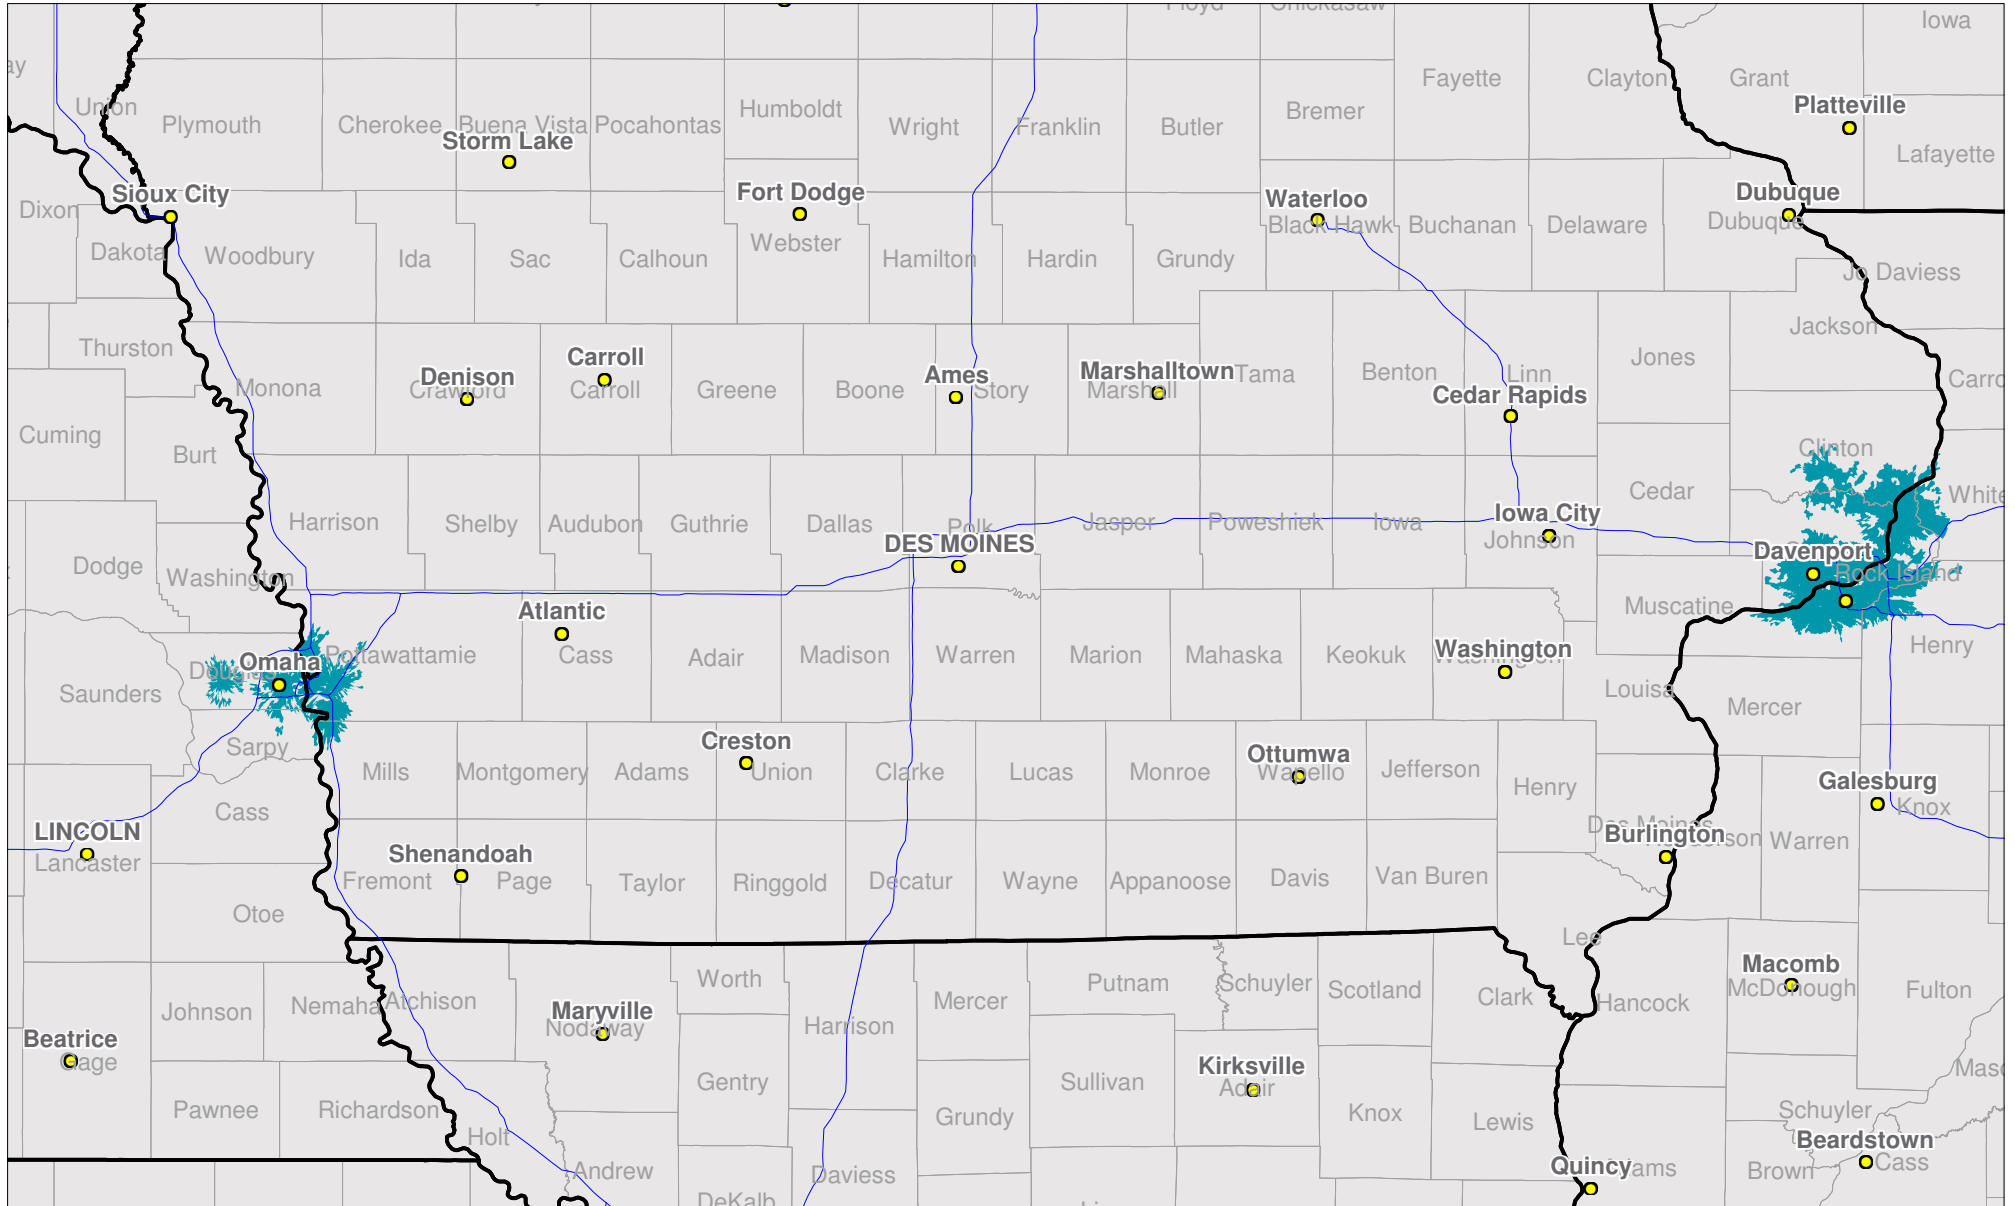

Iowa / Nebraska

Local One-Way Coverage (929.6125 MHz)

Because of the nature of radio transmission, strength of paging signal will vary depending upon your location. Maps may not be to scale.

© Spok