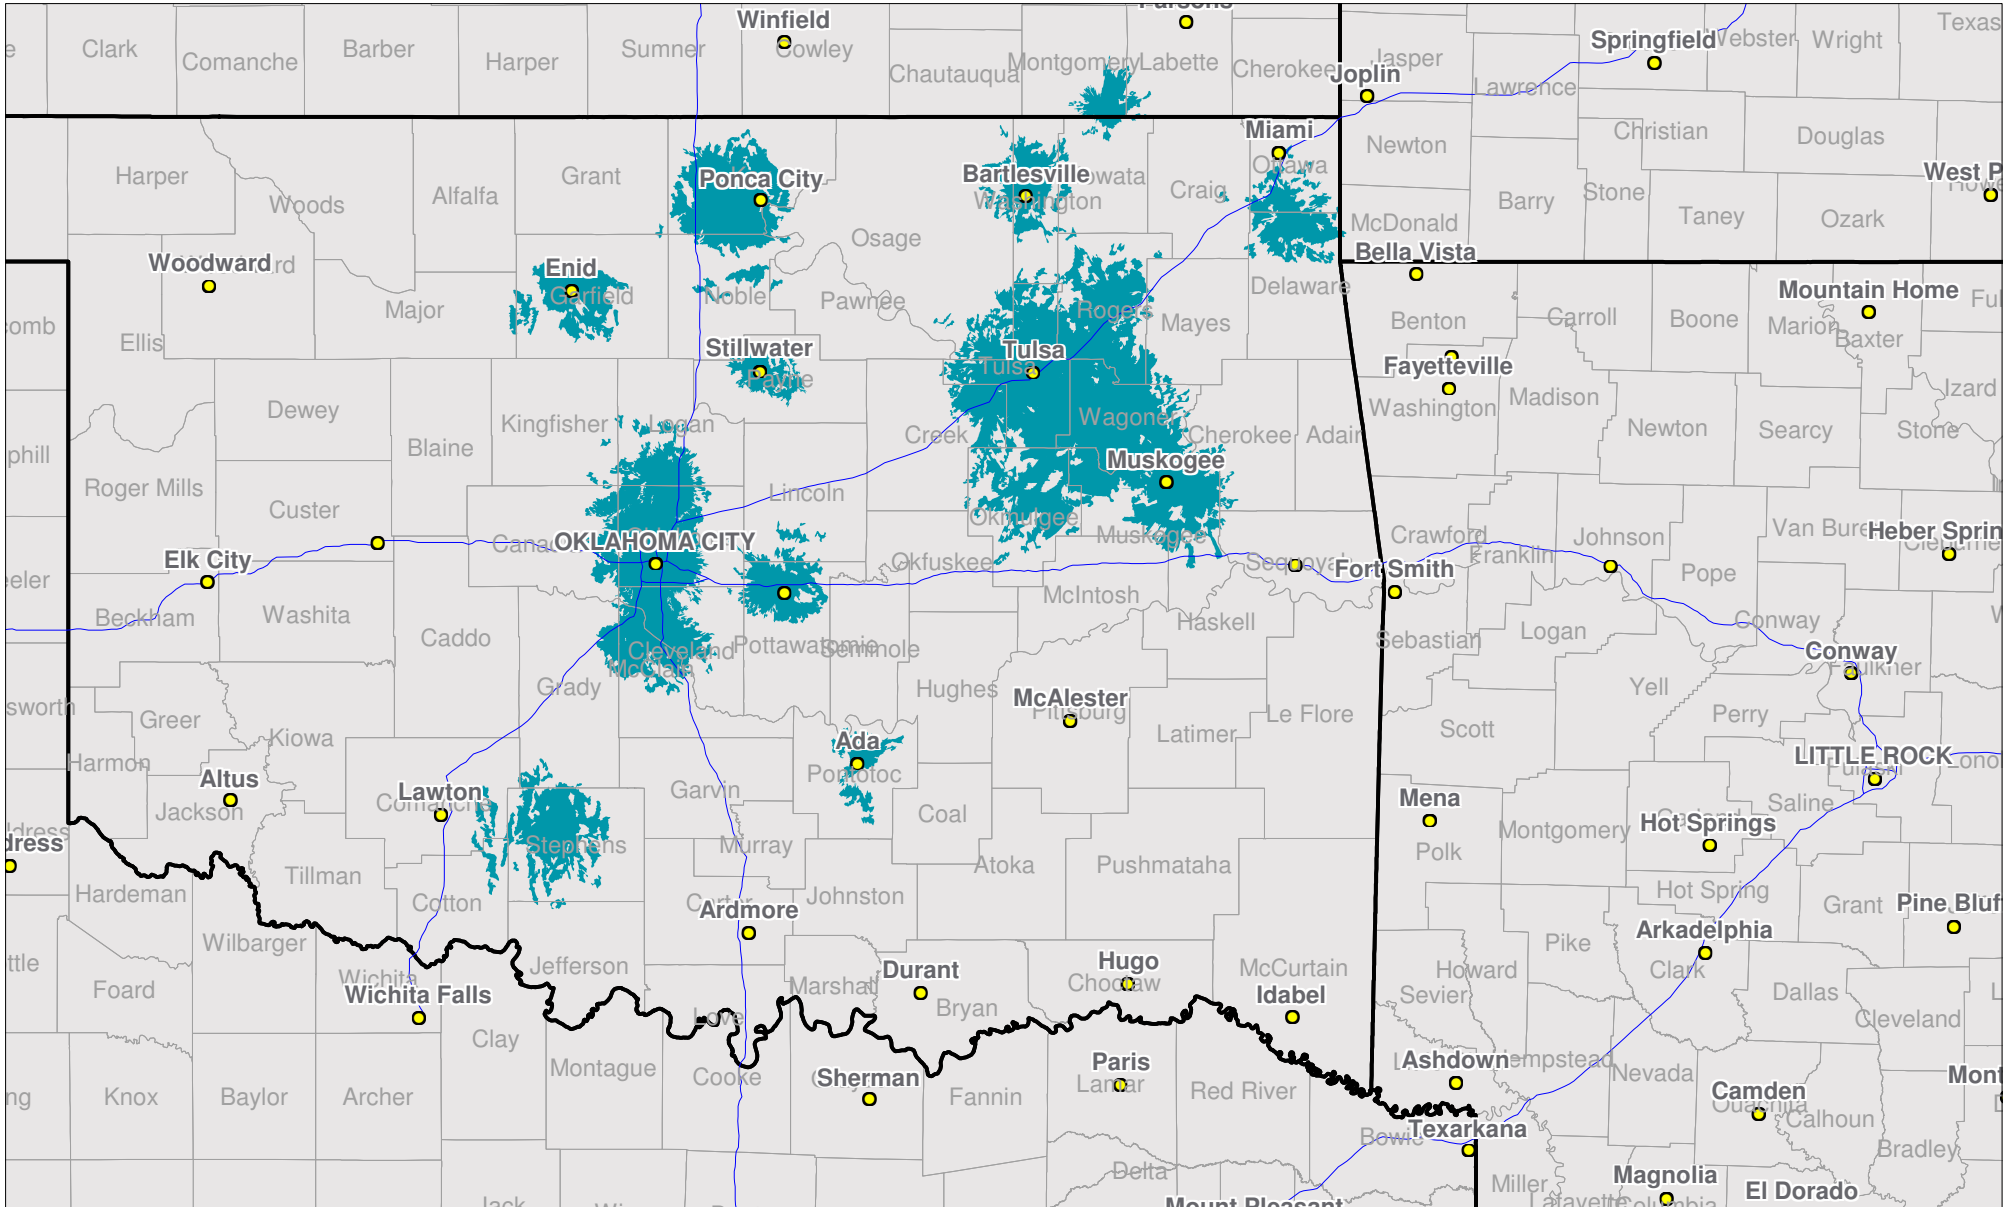

Oklahoma

Local One-Way Coverage (929.6125 MHz)

Because of the nature of radio transmission, strength of paging signal will vary depending upon your location. Maps may not be to scale.

© Spok