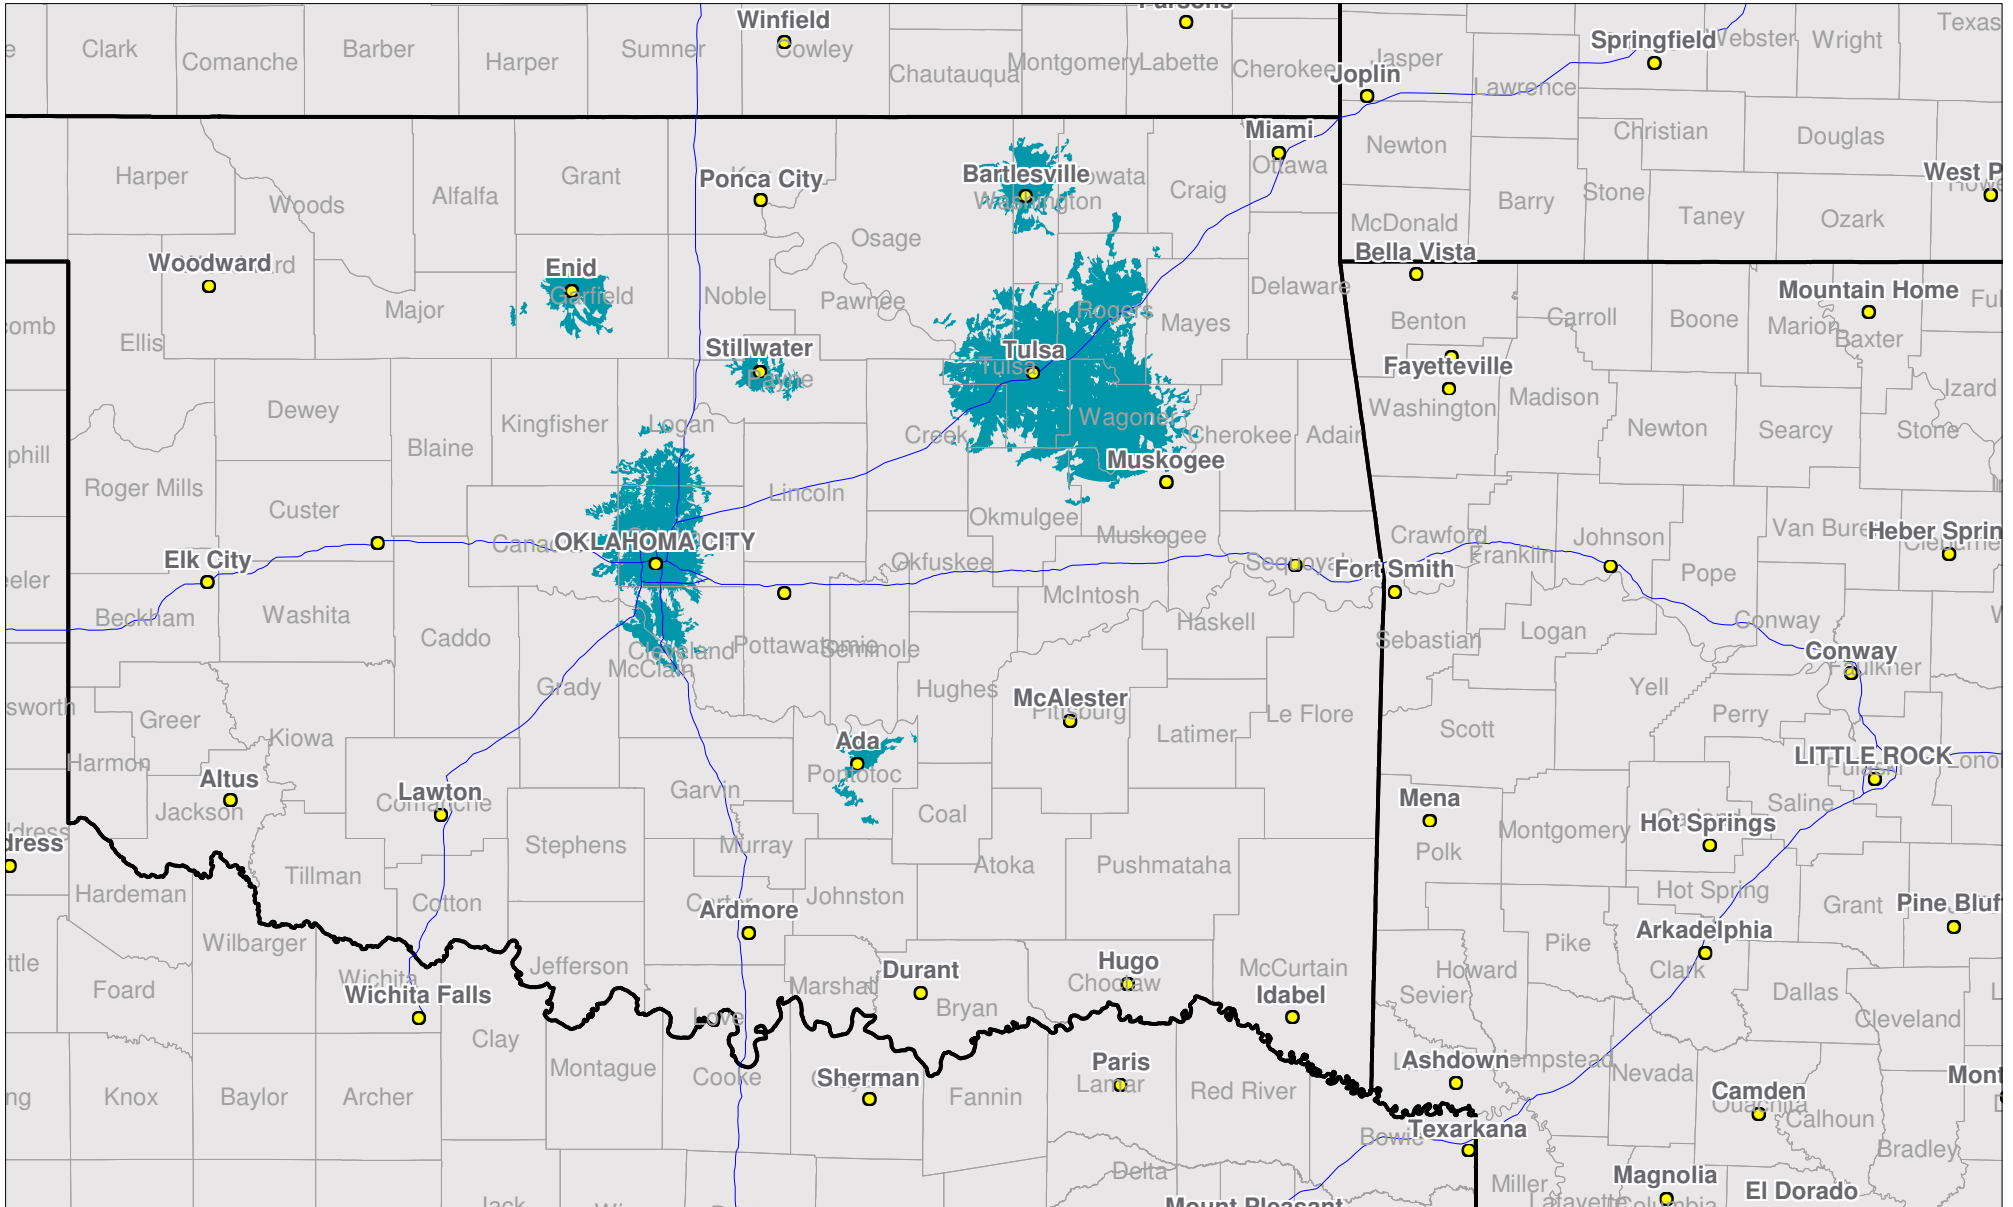

# Oklahoma

Local One-Way Coverage (929.6125 MHz)

Because of the nature of radio transmission, strength of paging signal will vary depending upon your location. Maps may not be to scale.

© Spok