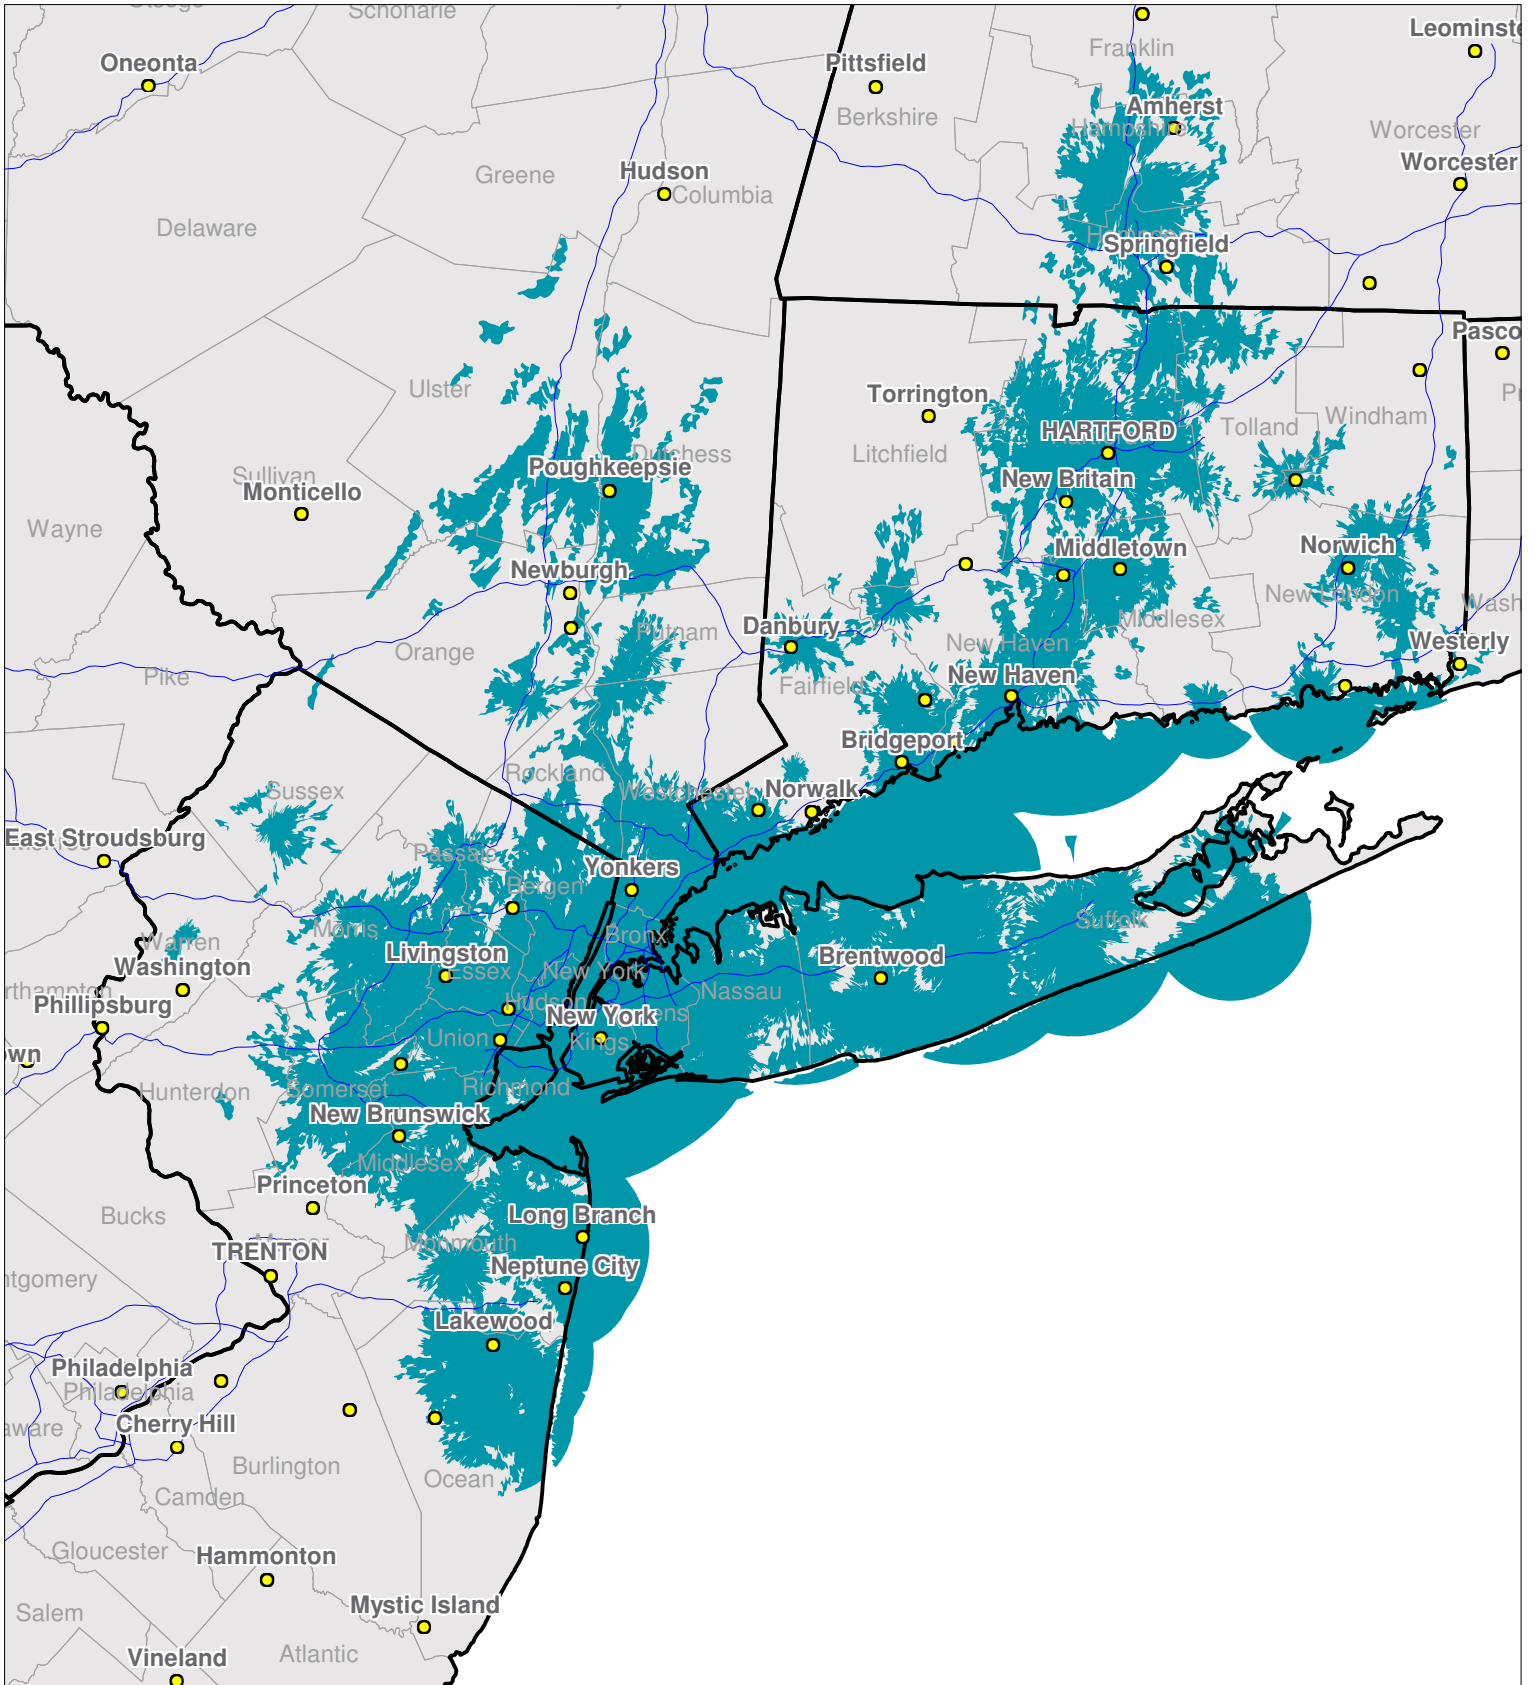

# New York Tri-state

Local One-Way Coverage (929.6125 MHz)

Because of the nature of radio transmission, strength of paging signal will vary depending upon your location. Maps may not be to scale.

© Spok