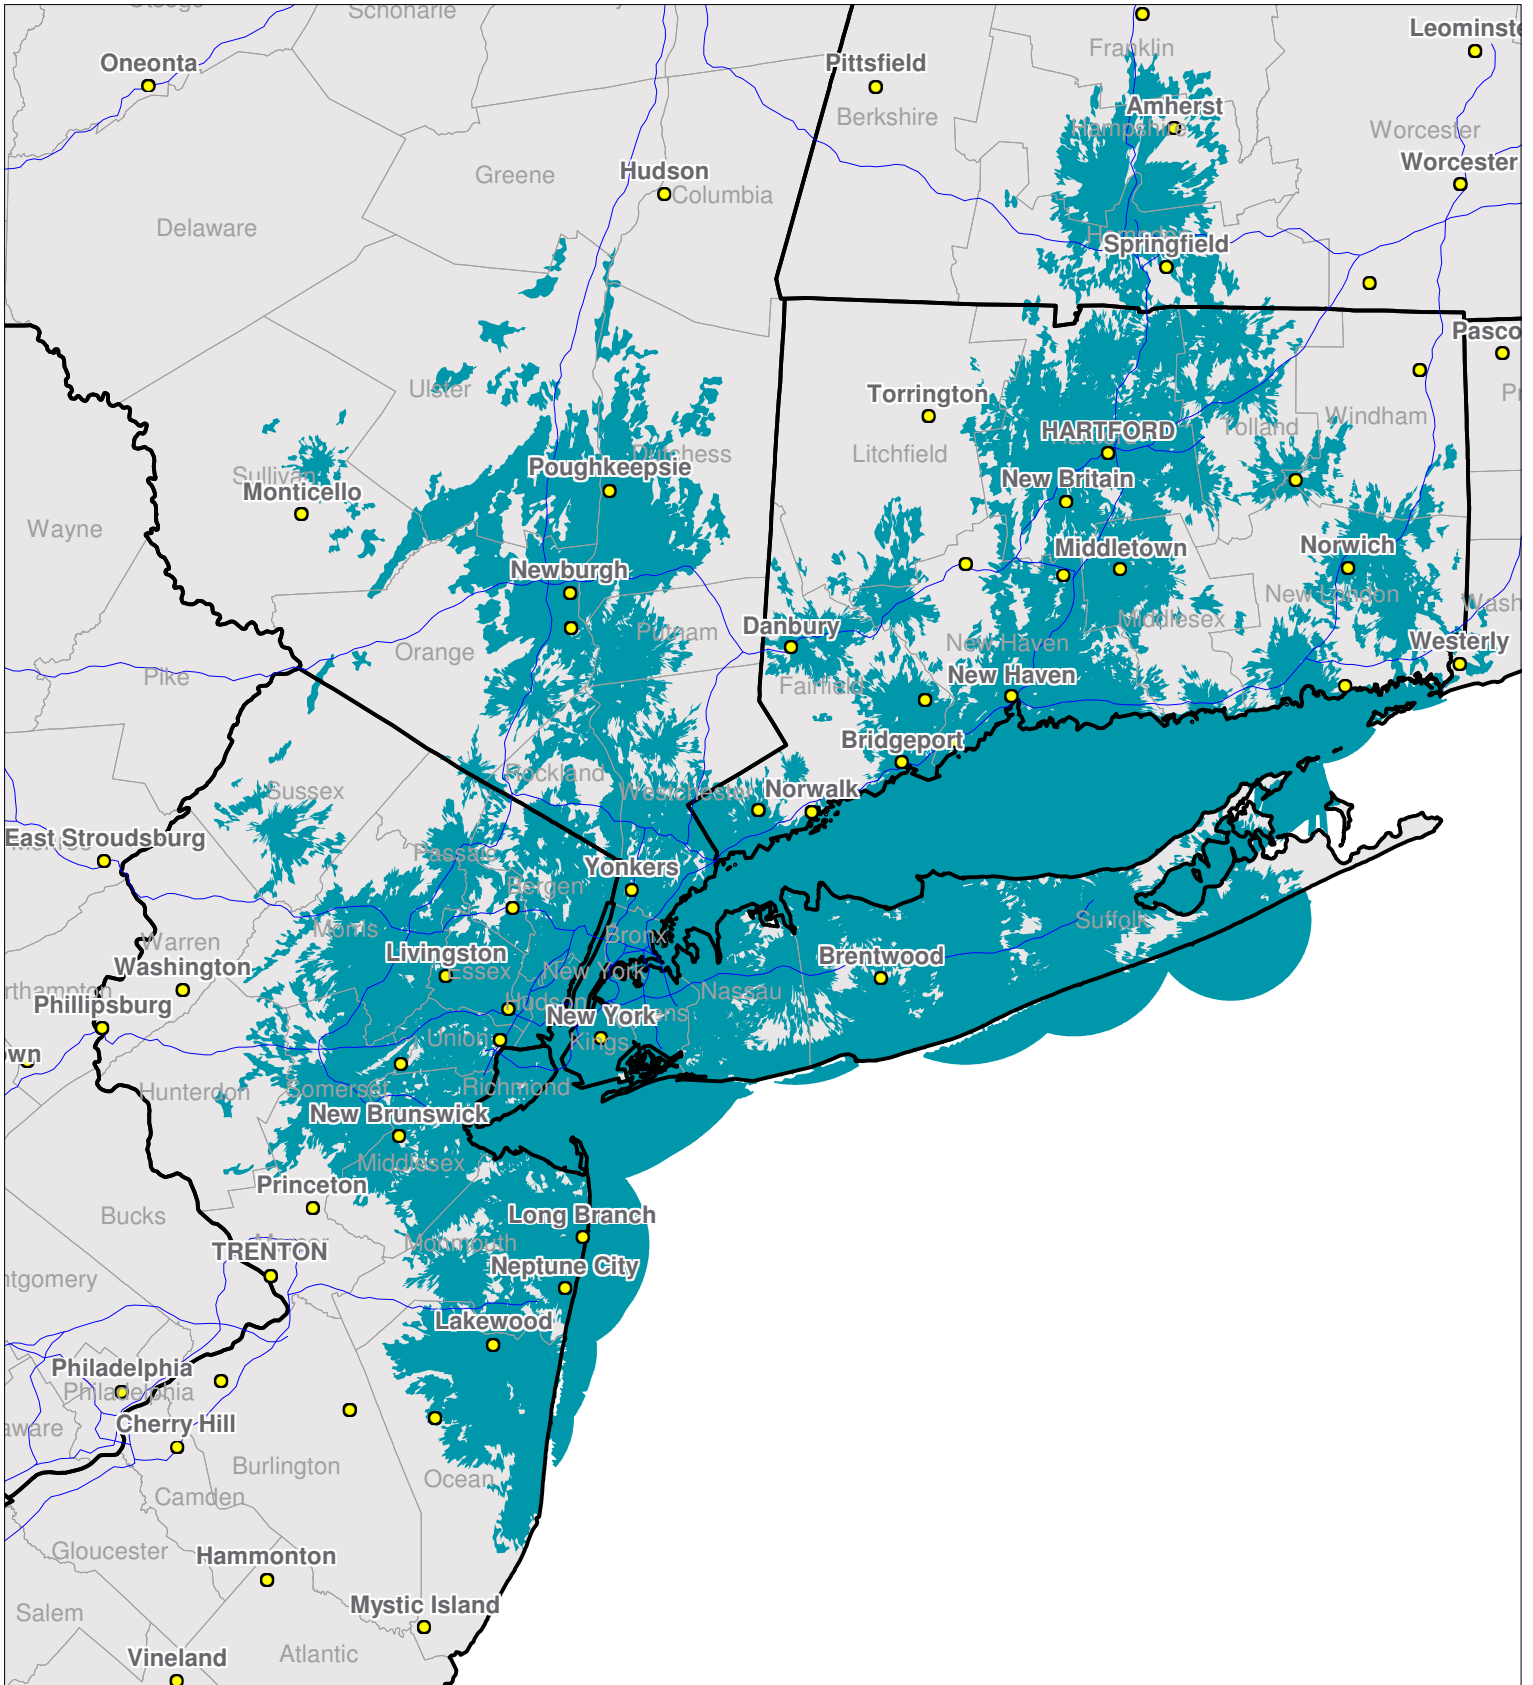

New York Tri-state

Local One-Way Coverage (929.6125 MHz)

Because of the nature of radio transmission, strength of paging signal will vary depending upon your location. Maps may not be to scale.

© Spok