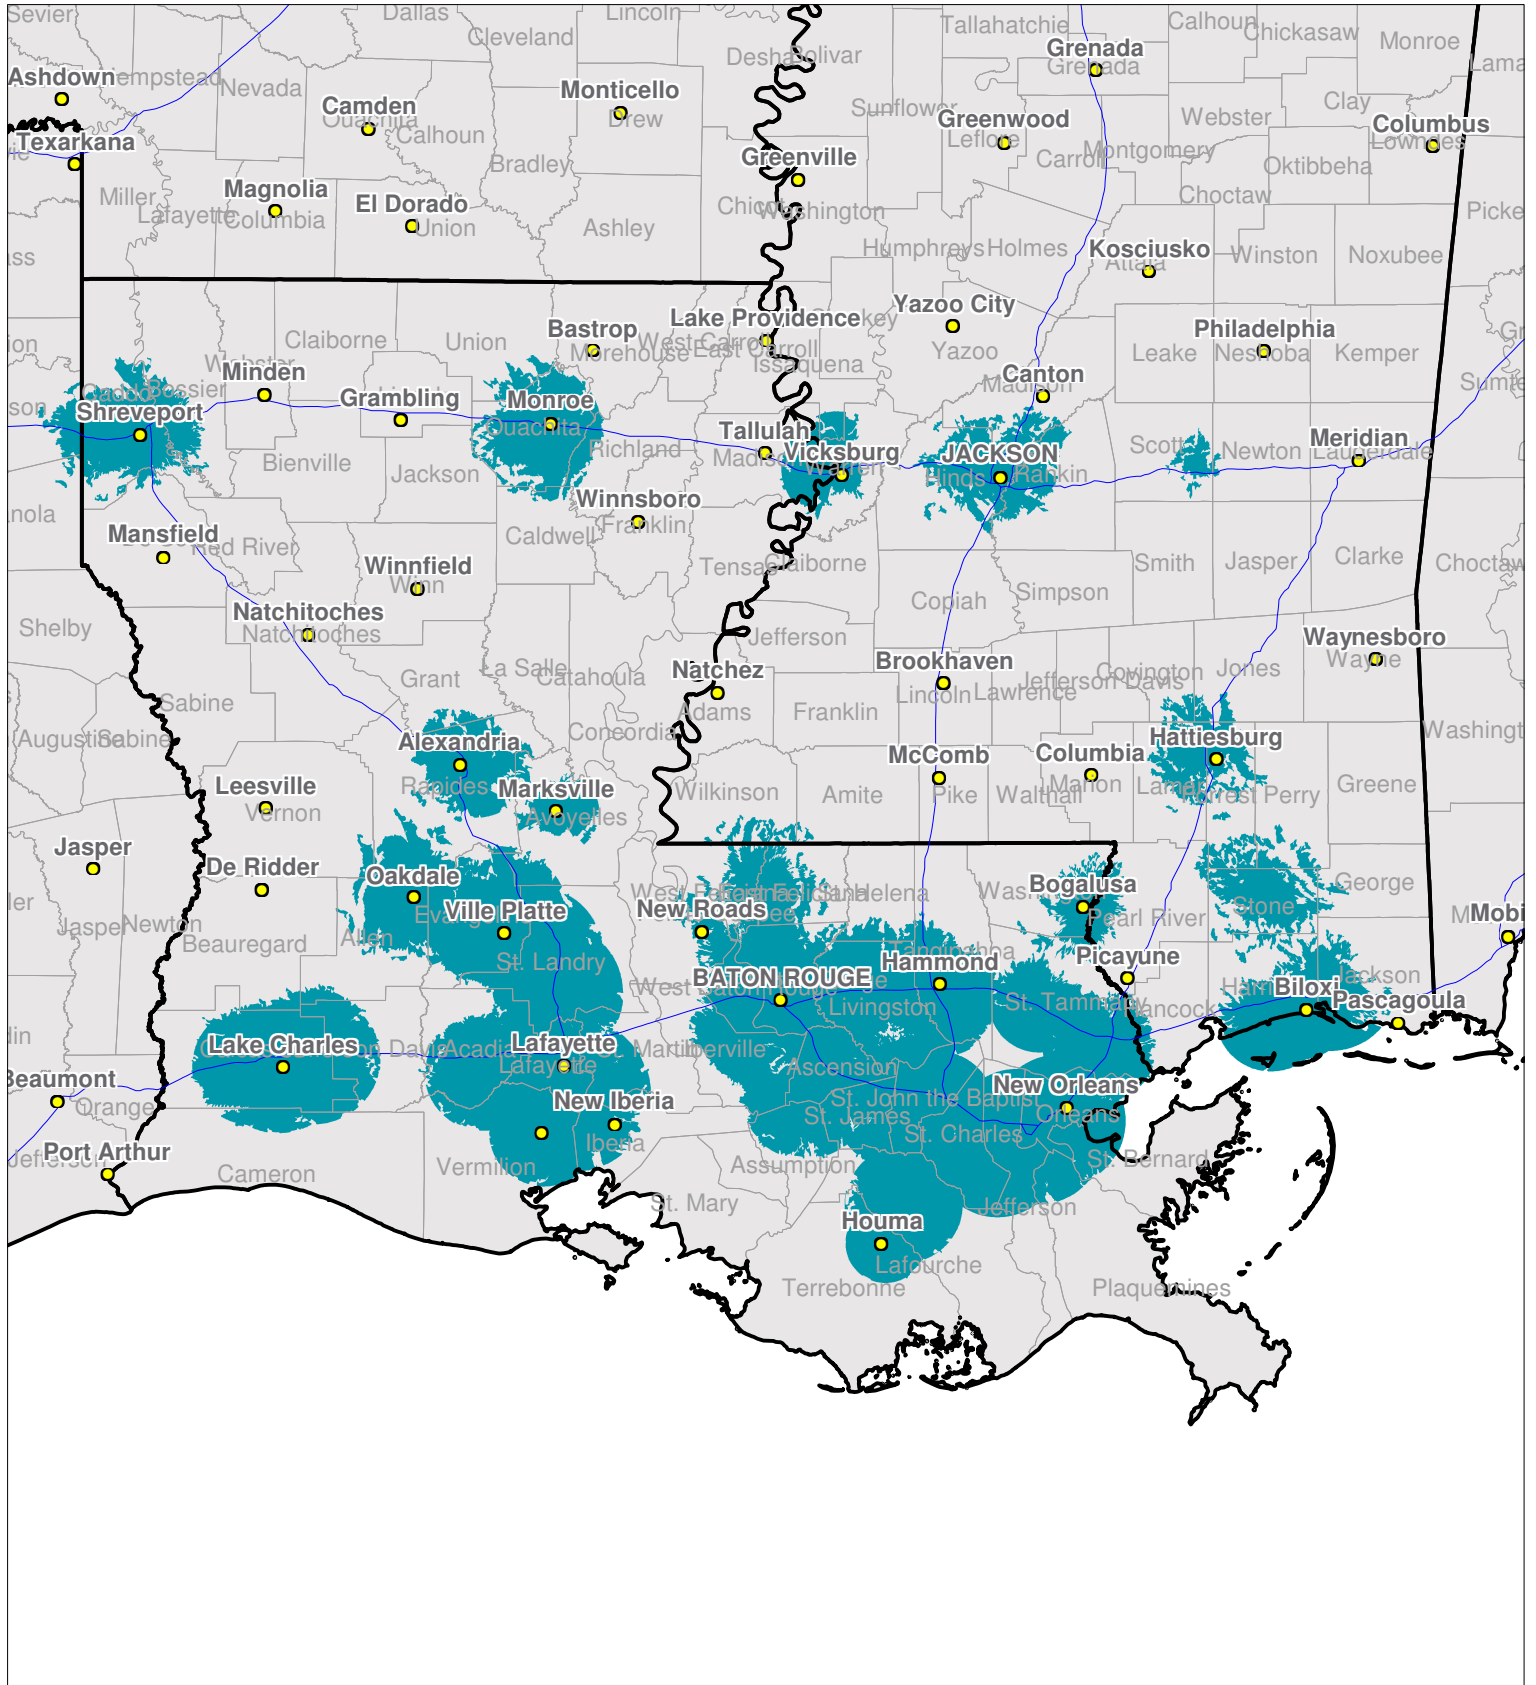

Louisiana

Local One-Way Coverage (929.6125 MHz)

Because of the nature of radio transmission, strength of paging signal will vary depending upon your location. Maps may not be to scale.