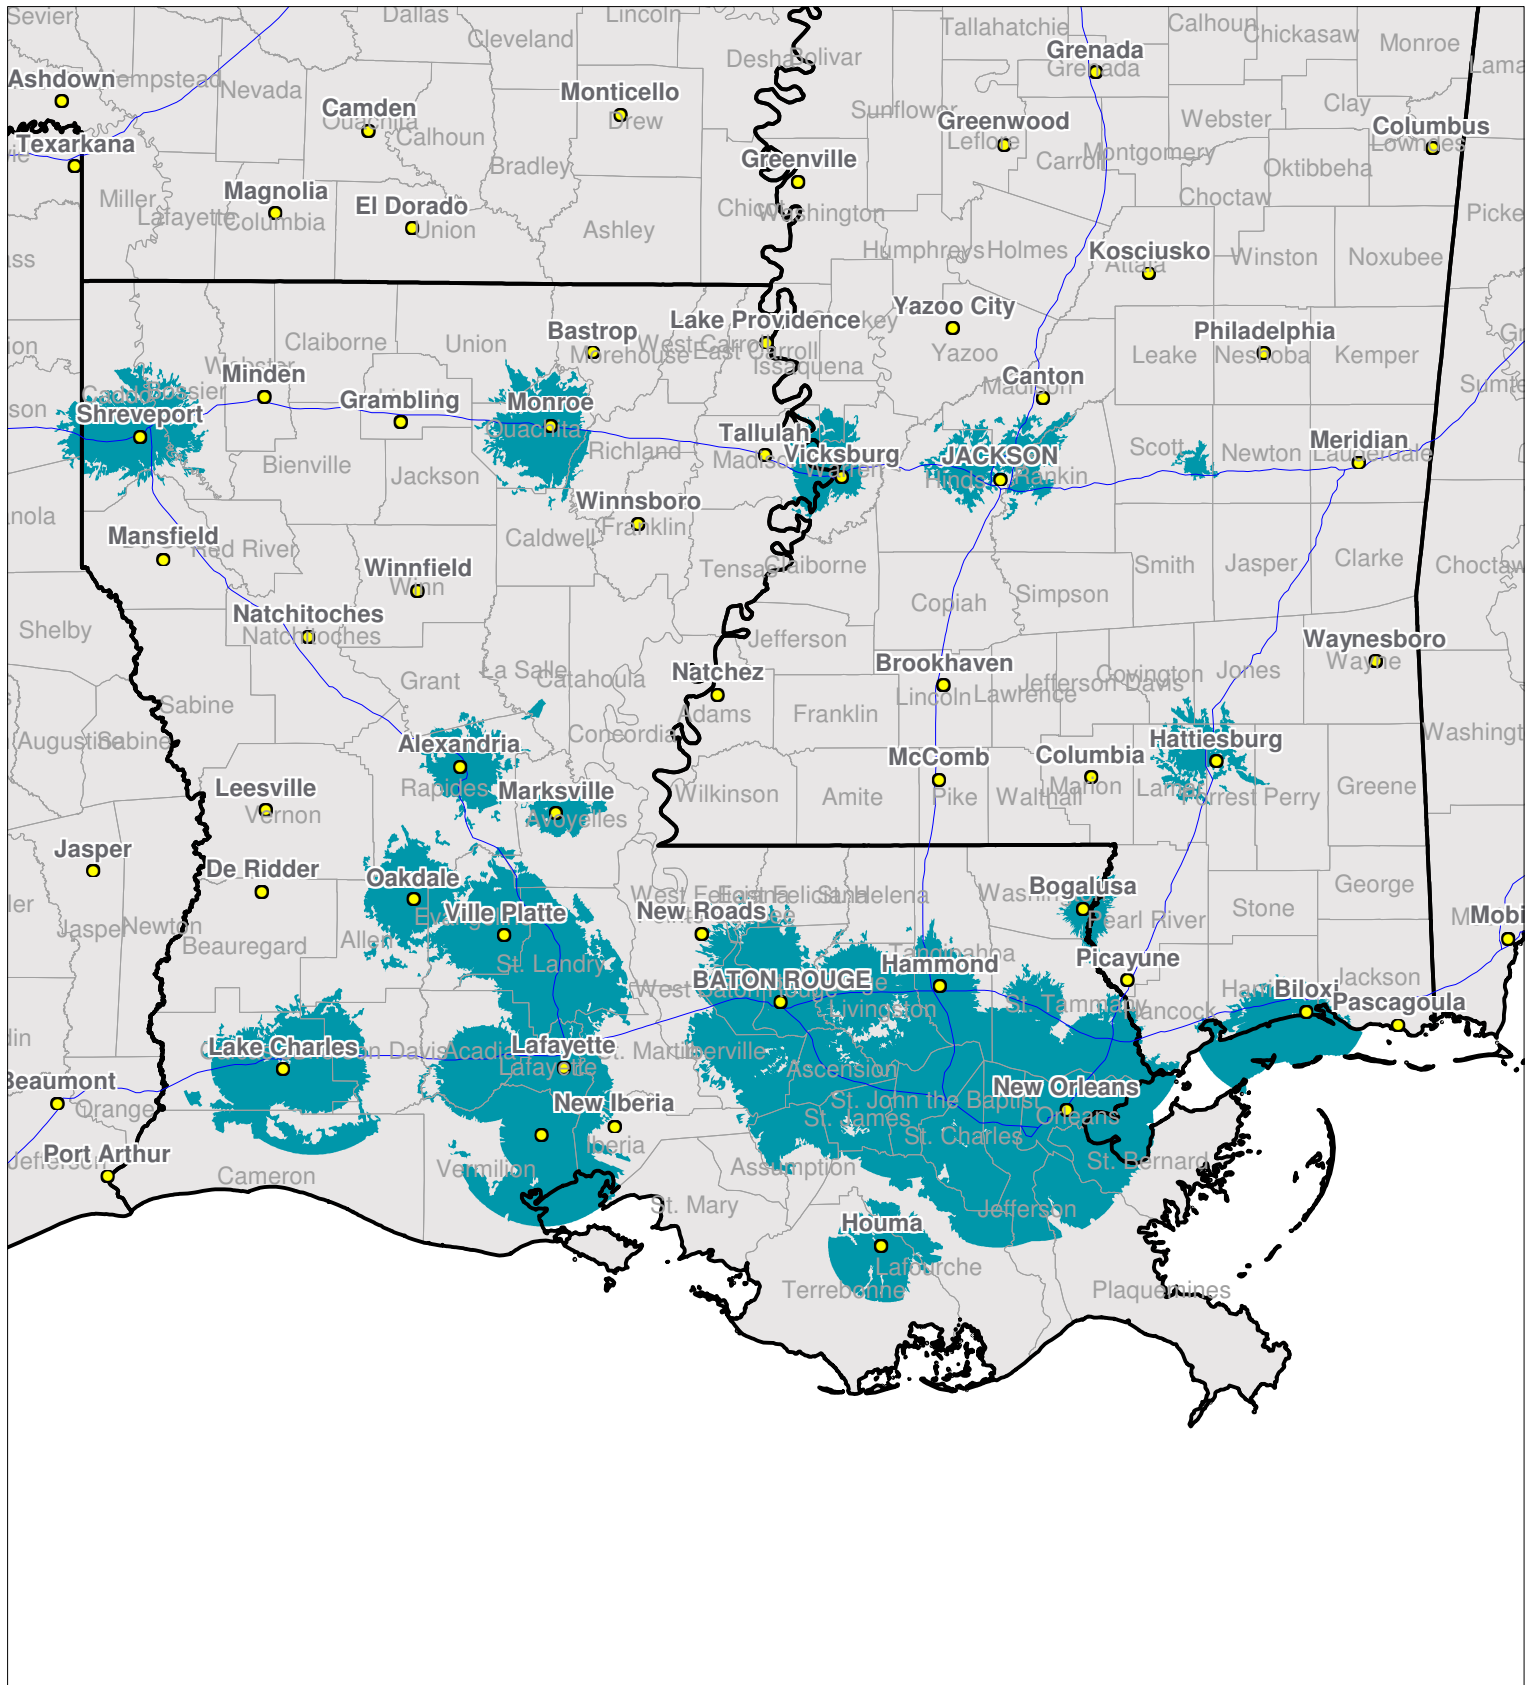

# Louisiana

Local One-Way Coverage (929.6125 MHz)

Because of the nature of radio transmission, strength of paging signal will vary depending upon your location. Maps may not be to scale.