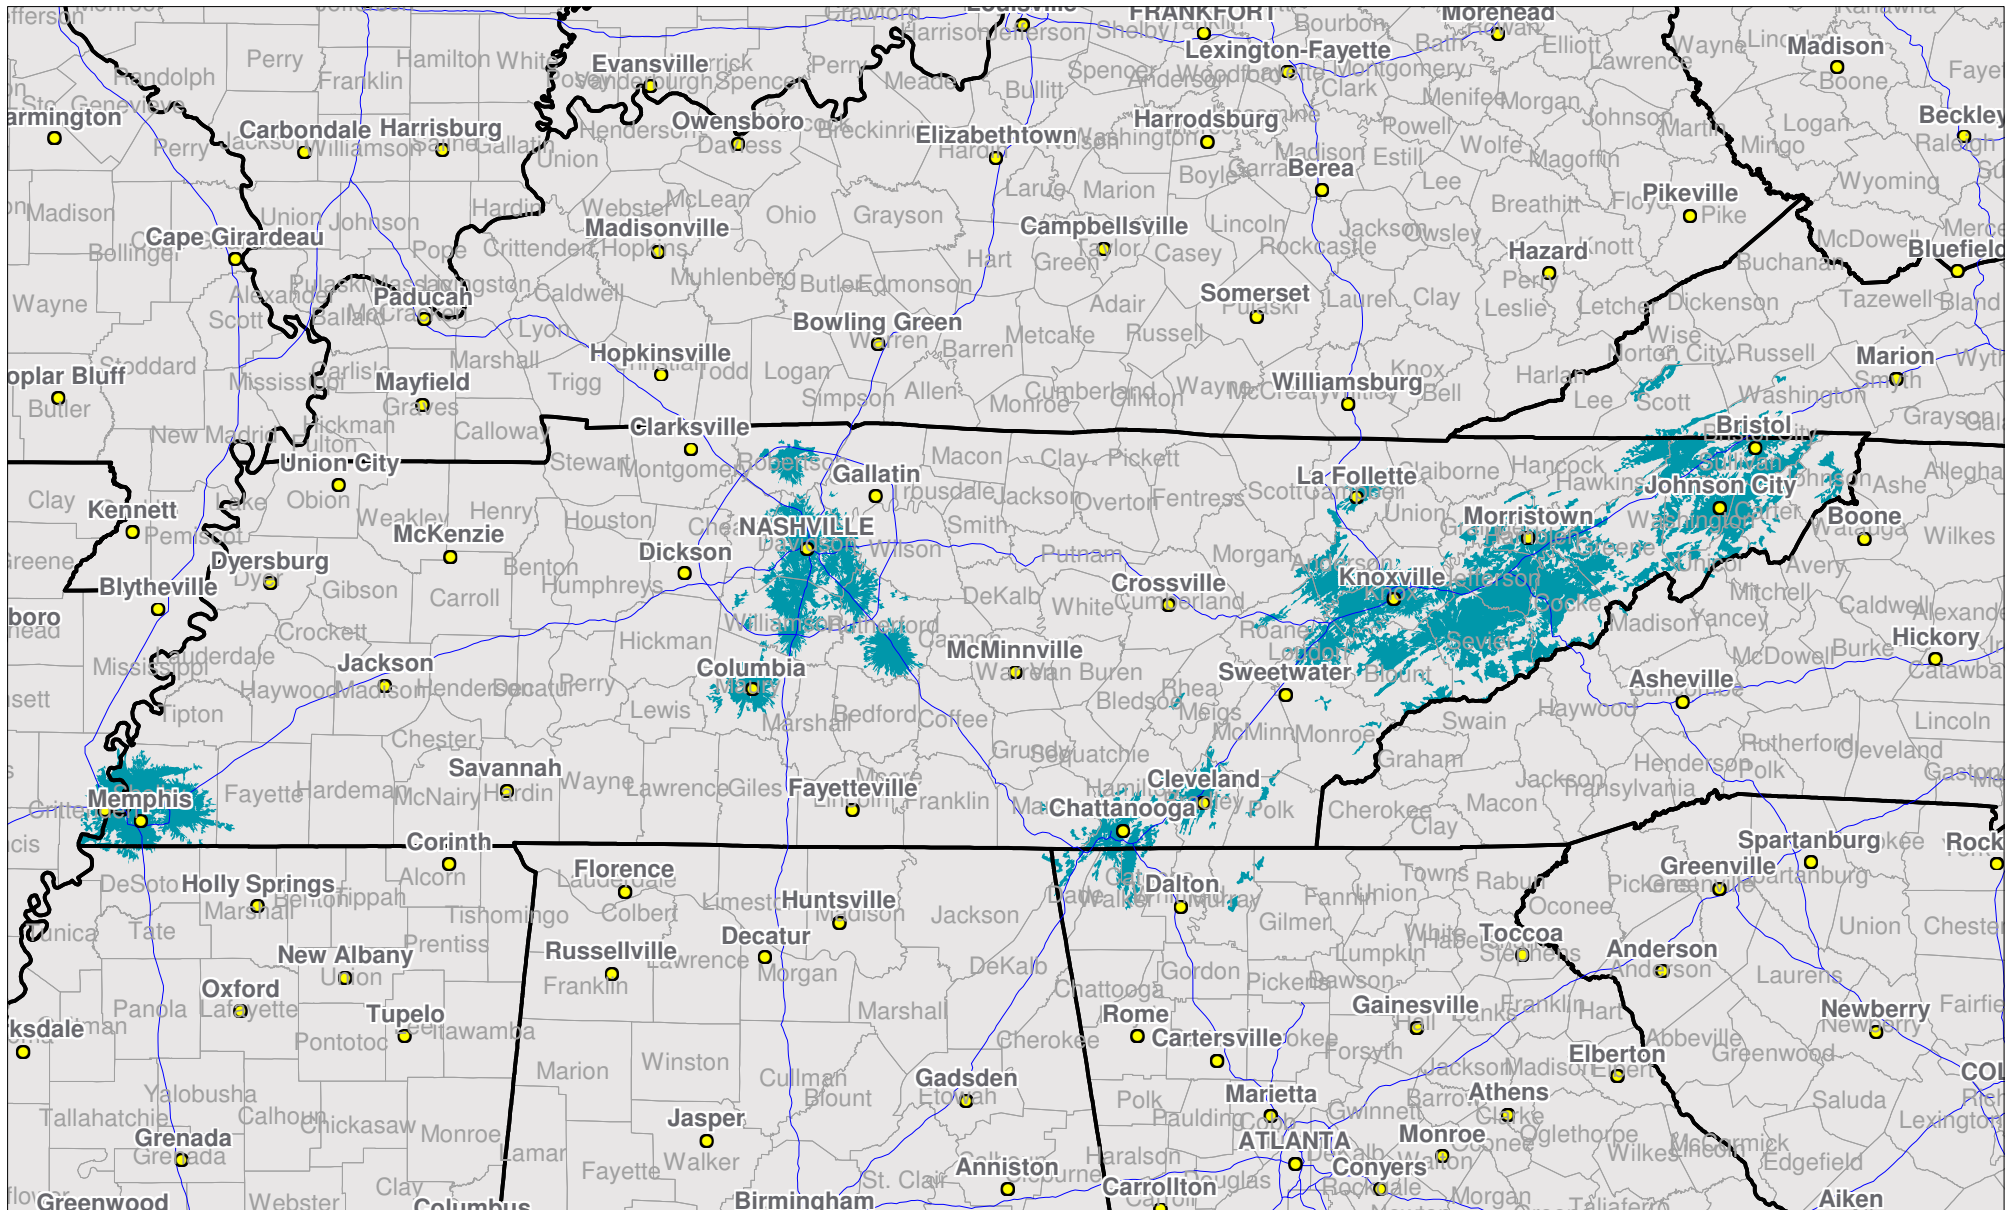

Tennessee

Local One-Way Coverage (929.6125 MHz)

Because of the nature of radio transmission, strength of paging signal will vary depending upon your location. Maps may not be to scale.

© Spok