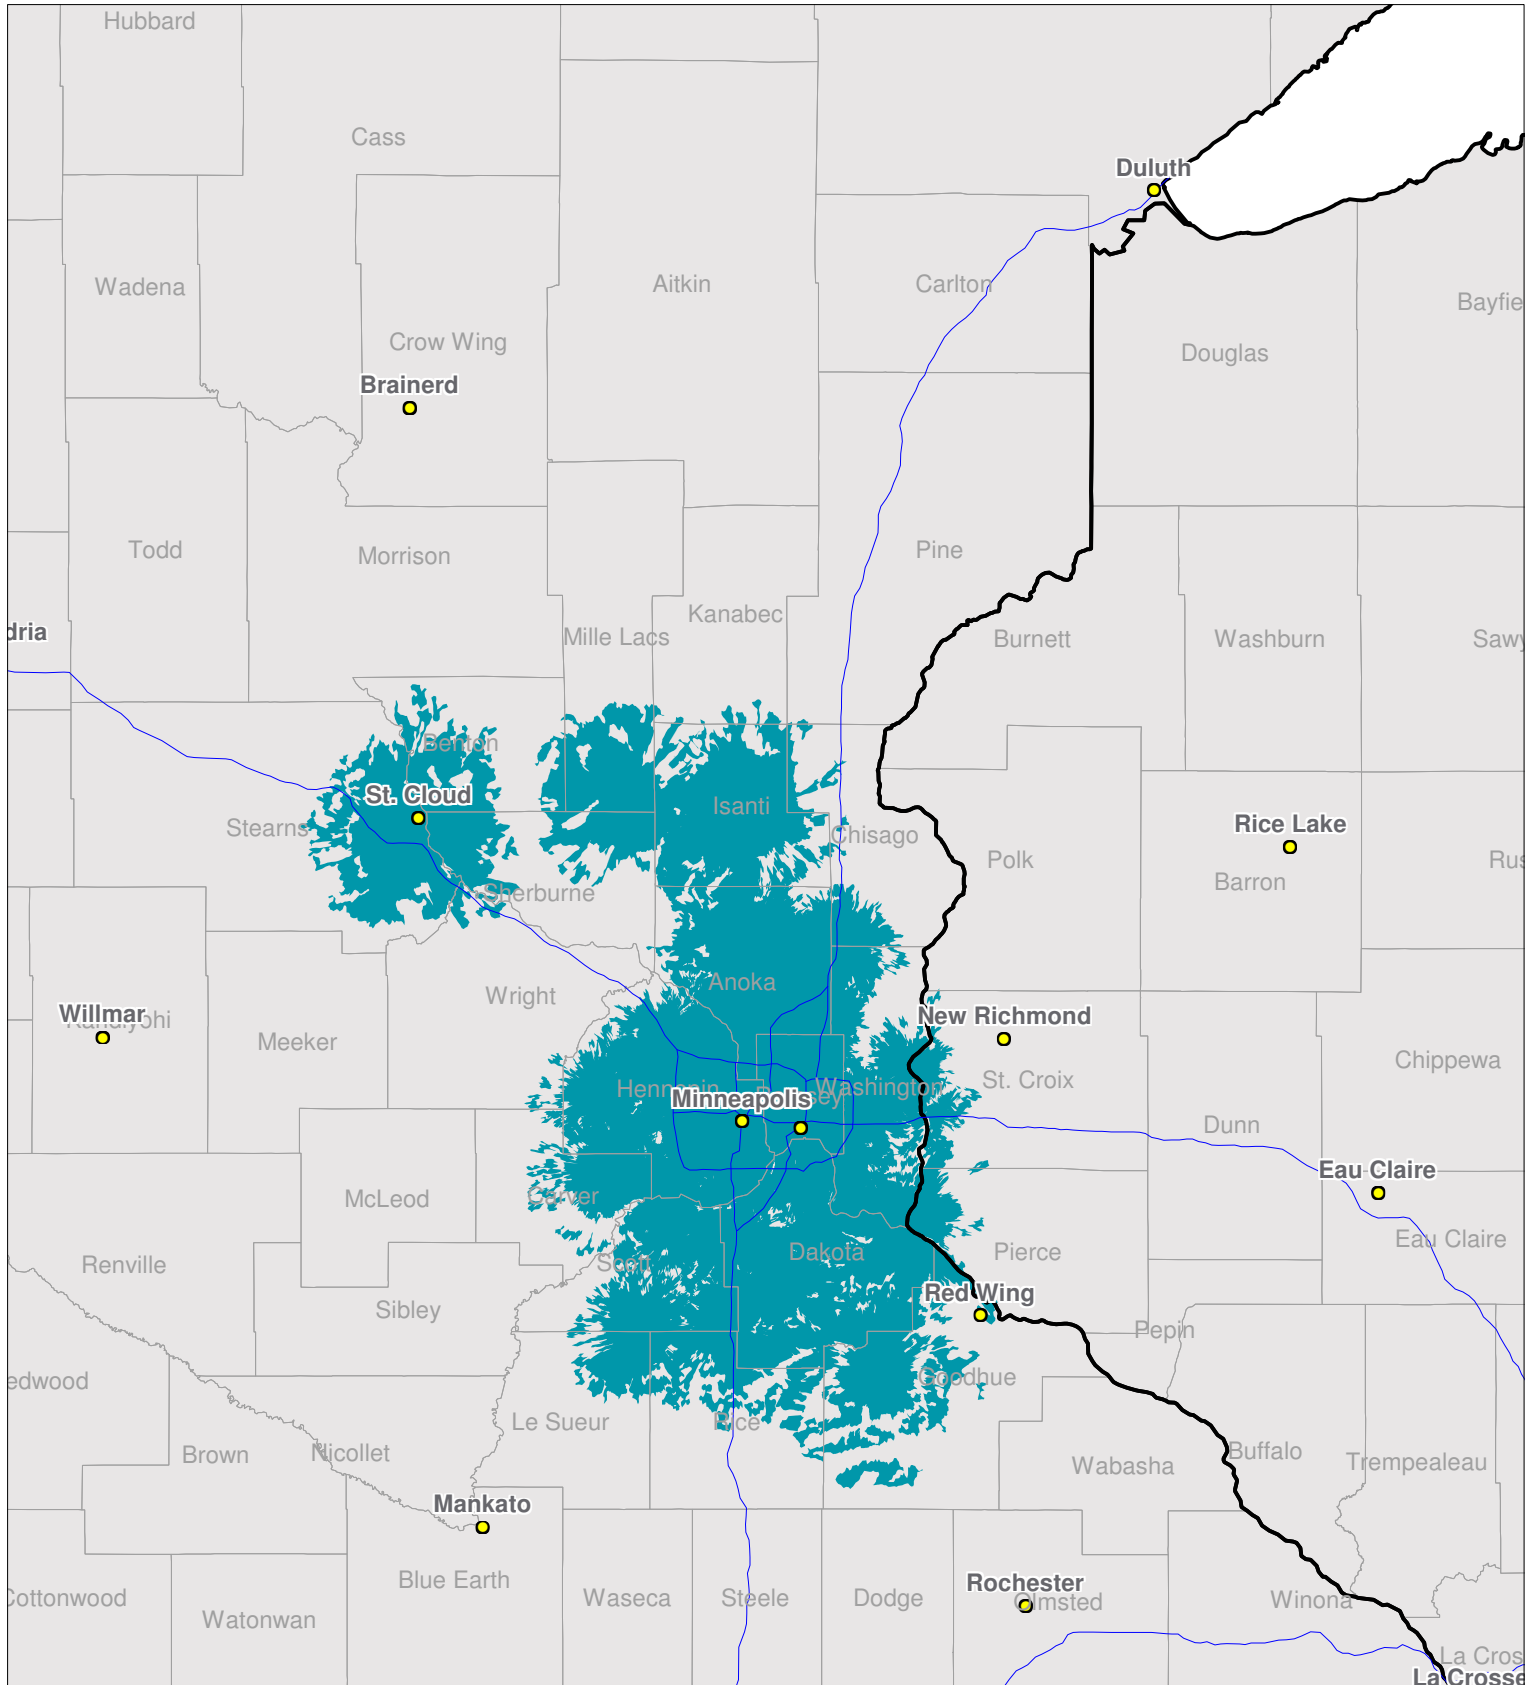

Minnesota

Local One-Way Coverage (929.6125 MHz)

Because of the nature of radio transmission, strength of paging signal will vary depending upon your location. Maps may not be to scale.

© Spok