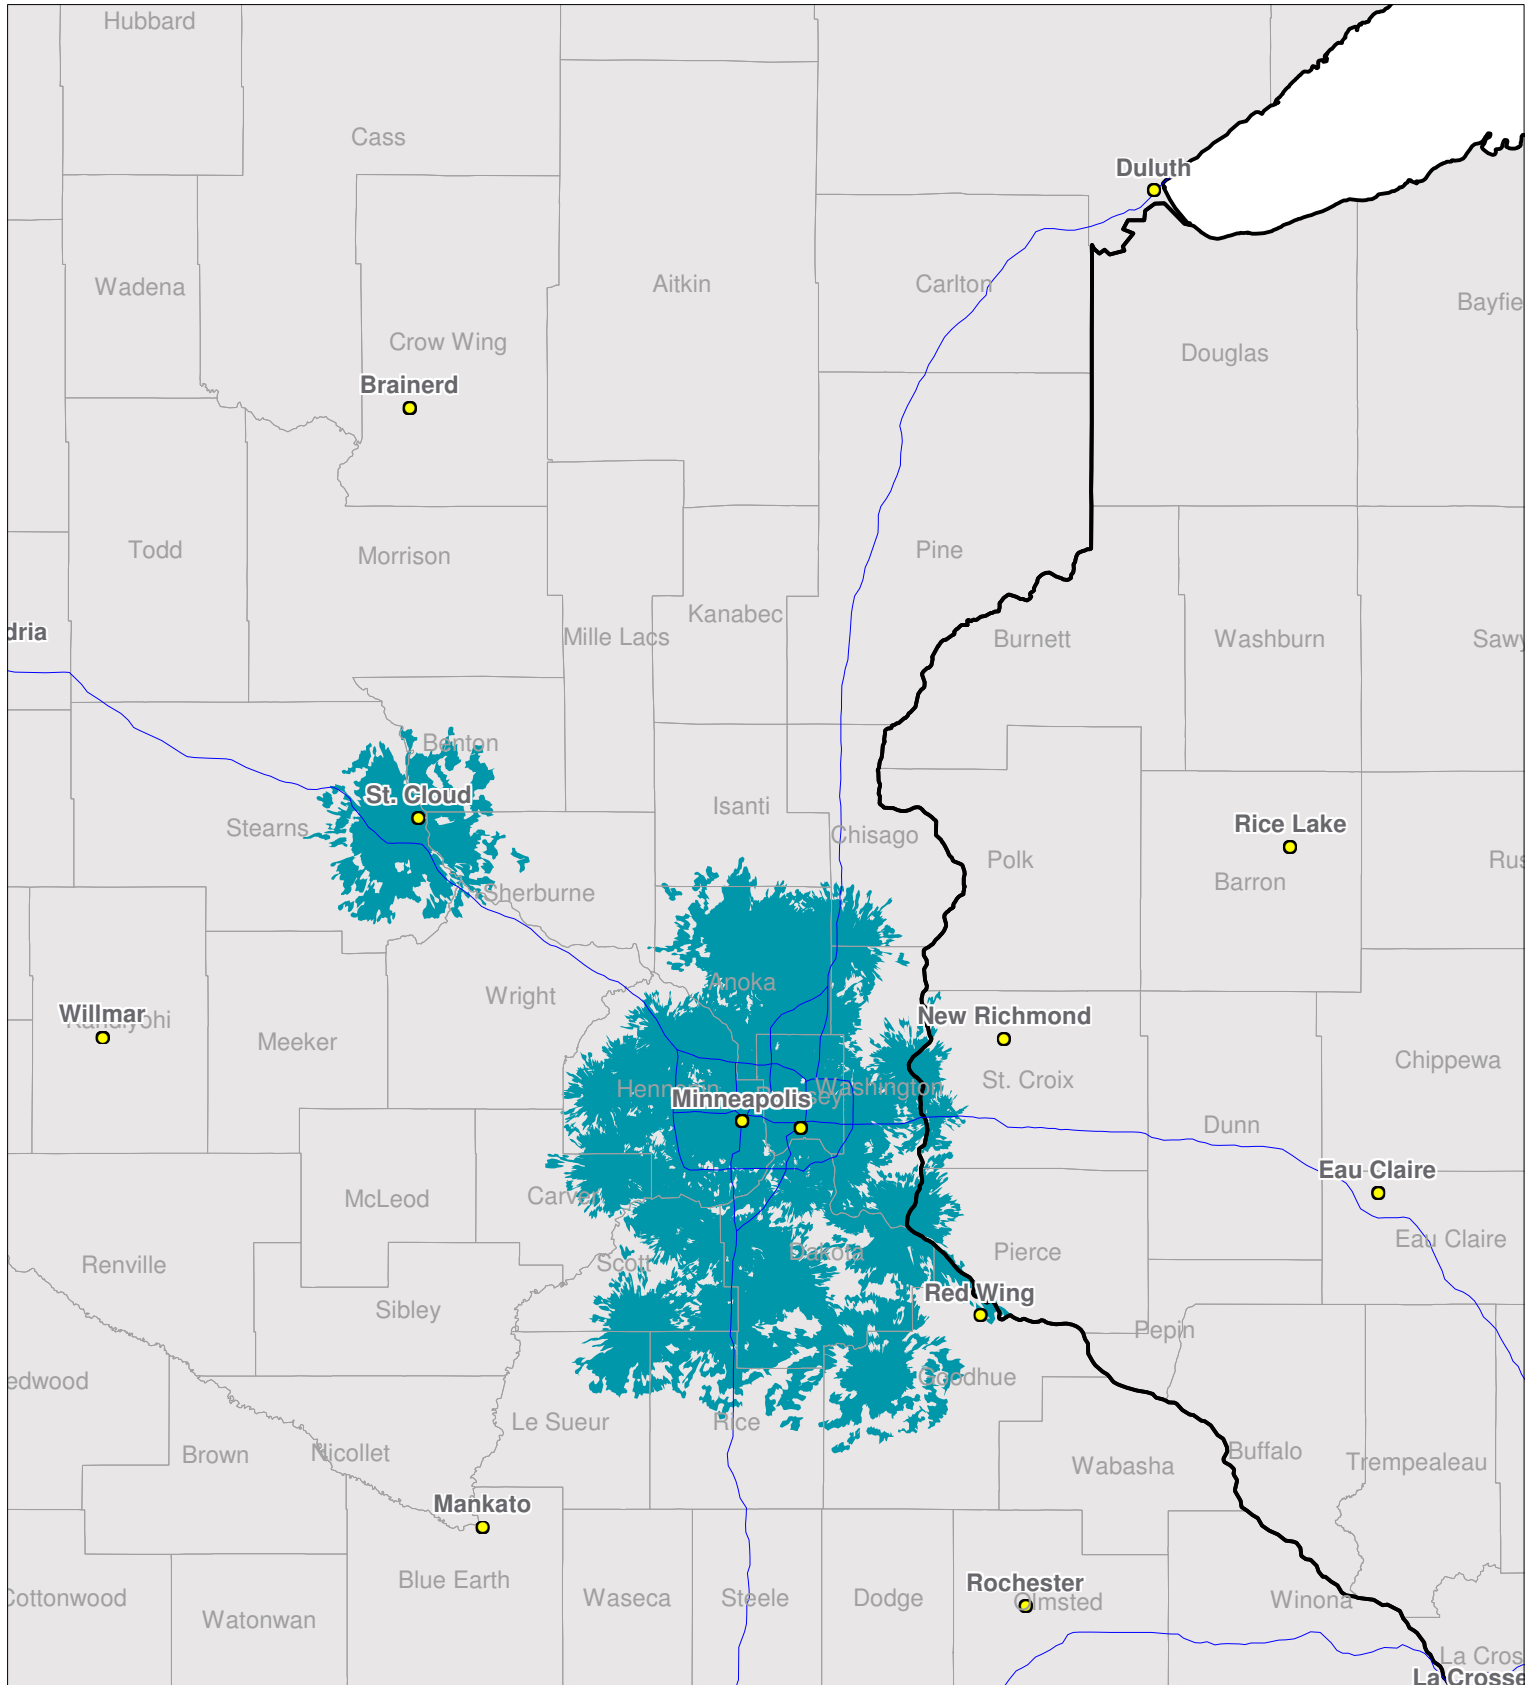

# Minnesota

Local One-Way Coverage (929.6125 MHz)

Because of the nature of radio transmission, strength of paging signal will vary depending upon your location. Maps may not be to scale.

© Spok