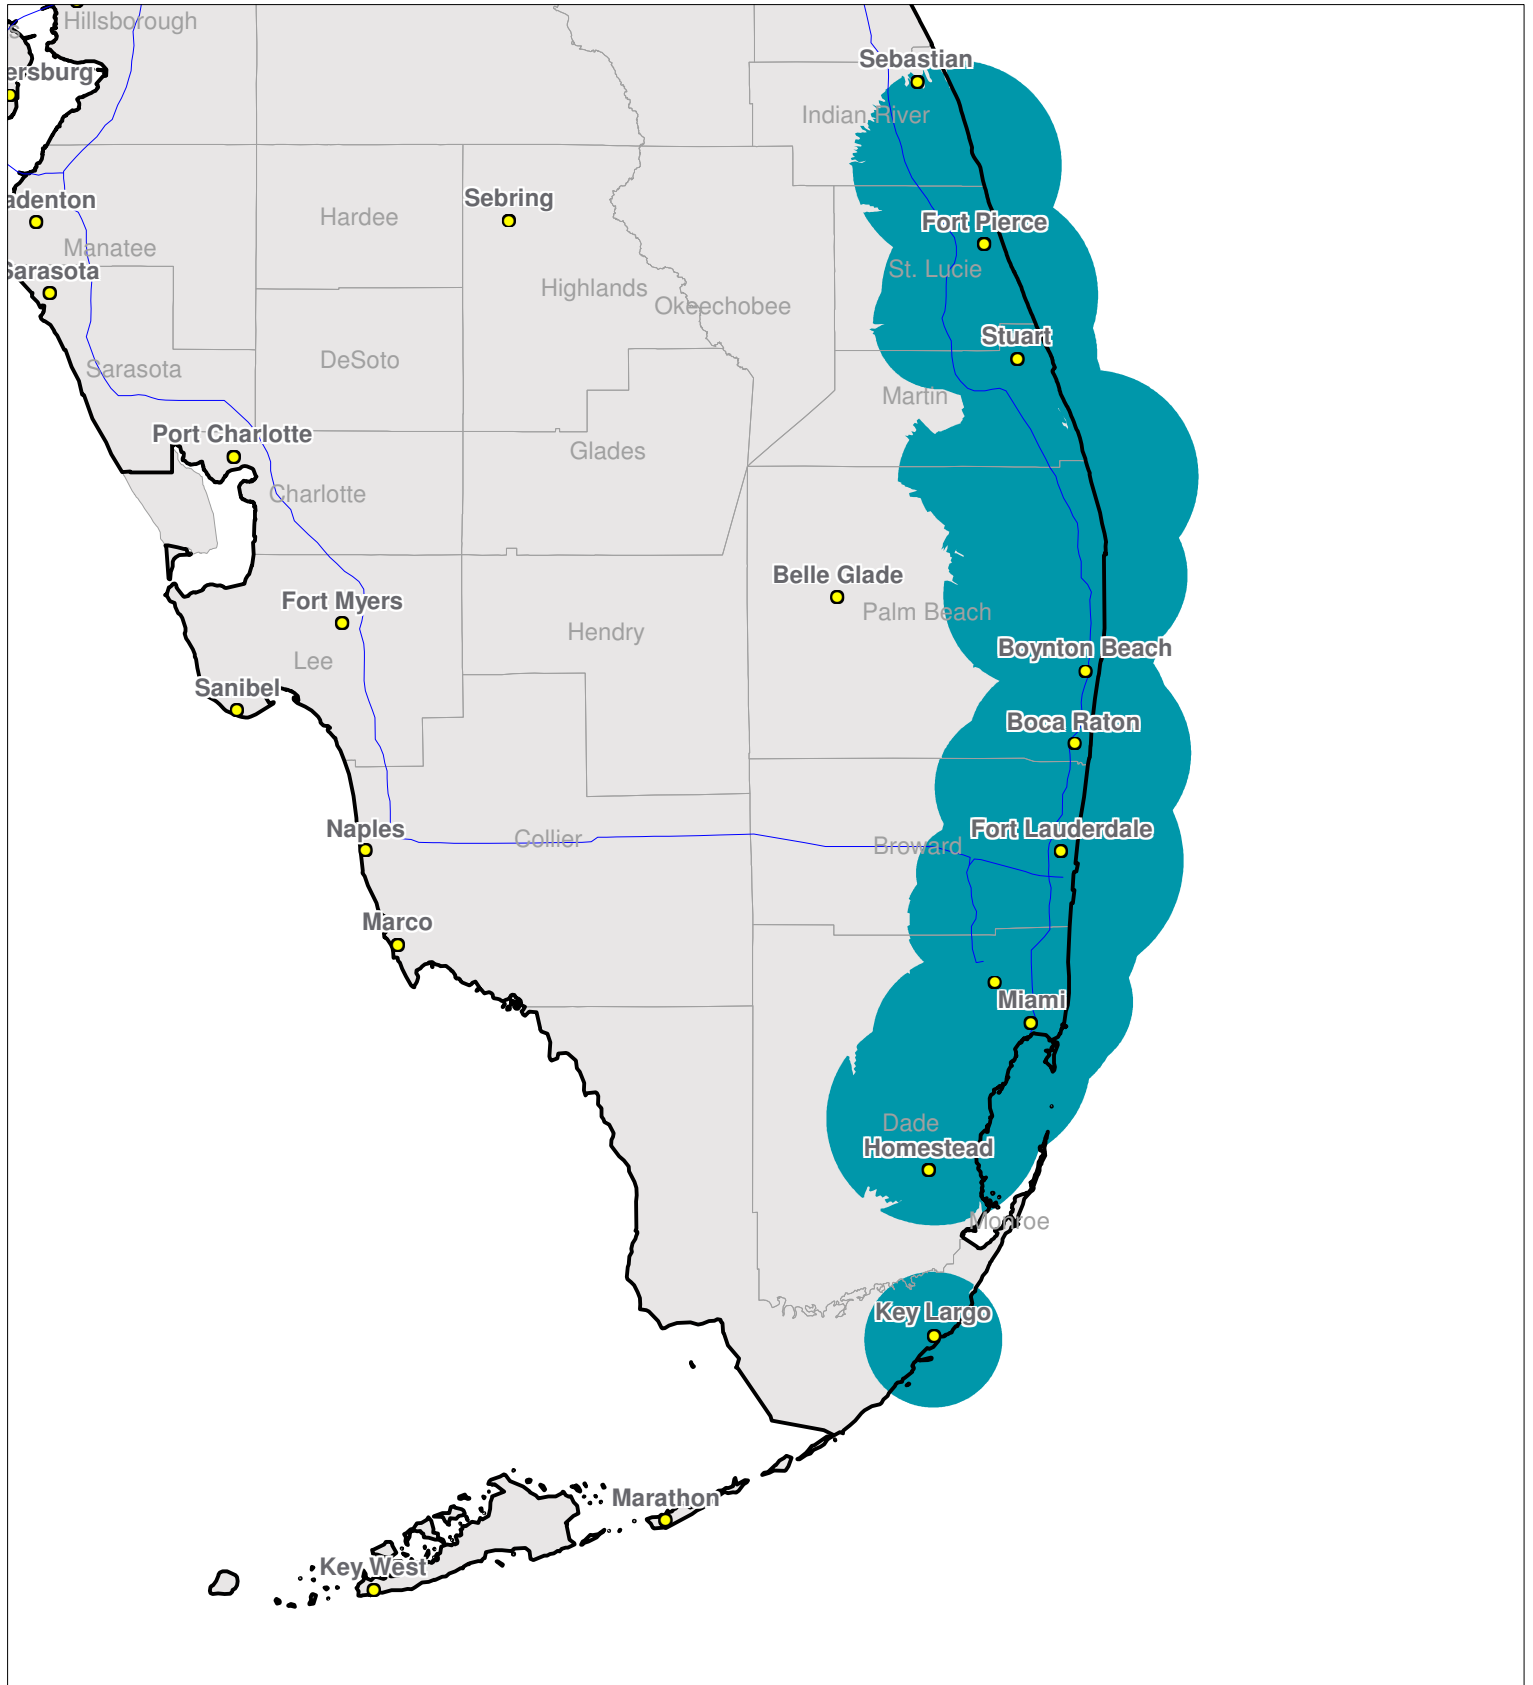

# Southern Florida

Local One-Way Coverage (929.6125 MHz)

Because of the nature of radio transmission, strength of paging signal will vary depending upon your location. Maps may not be to scale.

© Spok