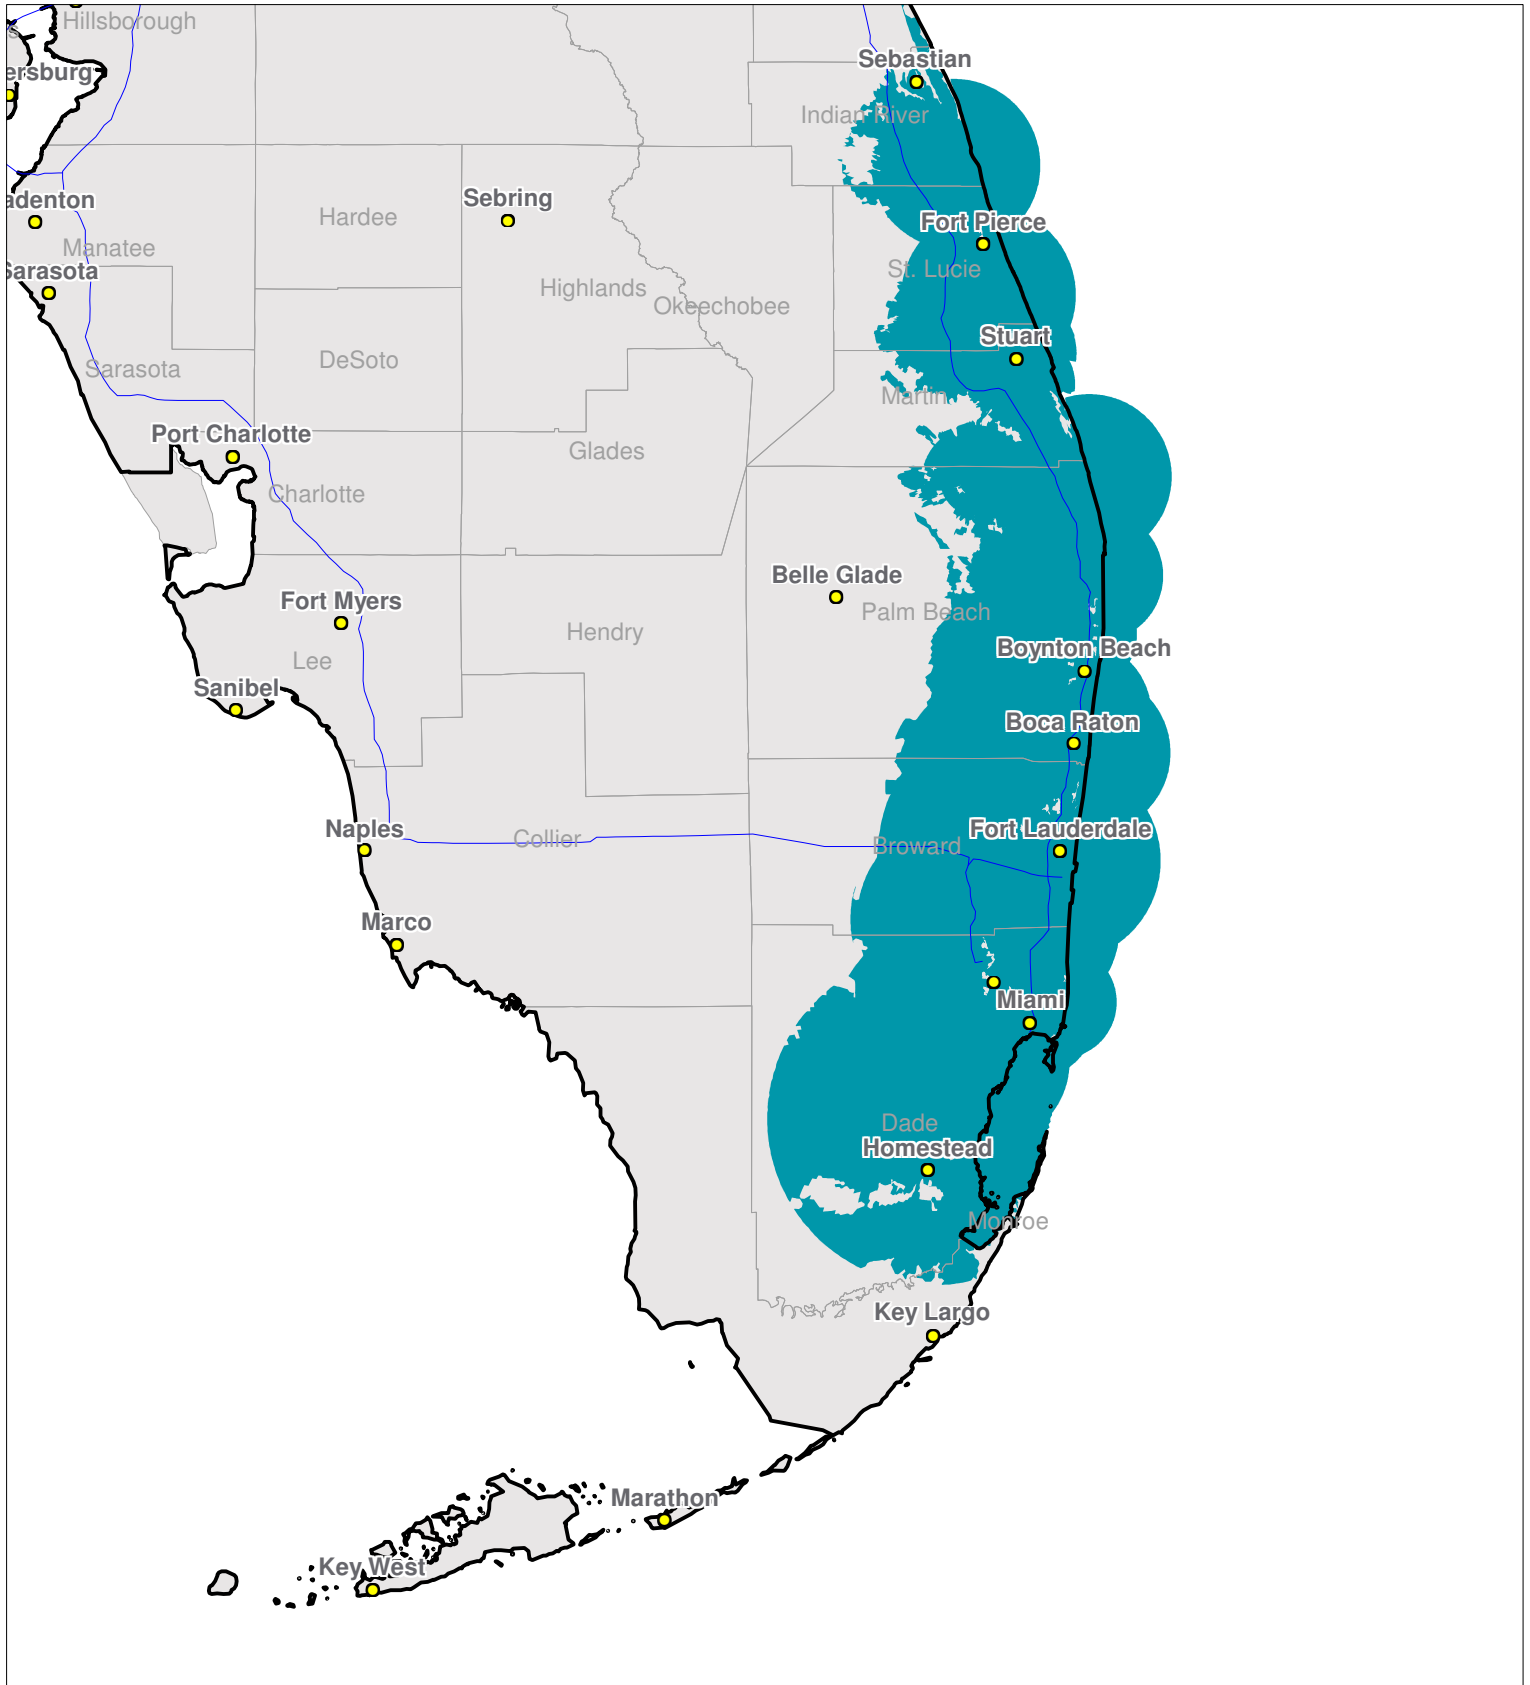

Southern Florida

Local One-Way Coverage (929.6125 MHz)

Because of the nature of radio transmission, strength of paging signal will vary depending upon your location. Maps may not be to scale.

© Spok