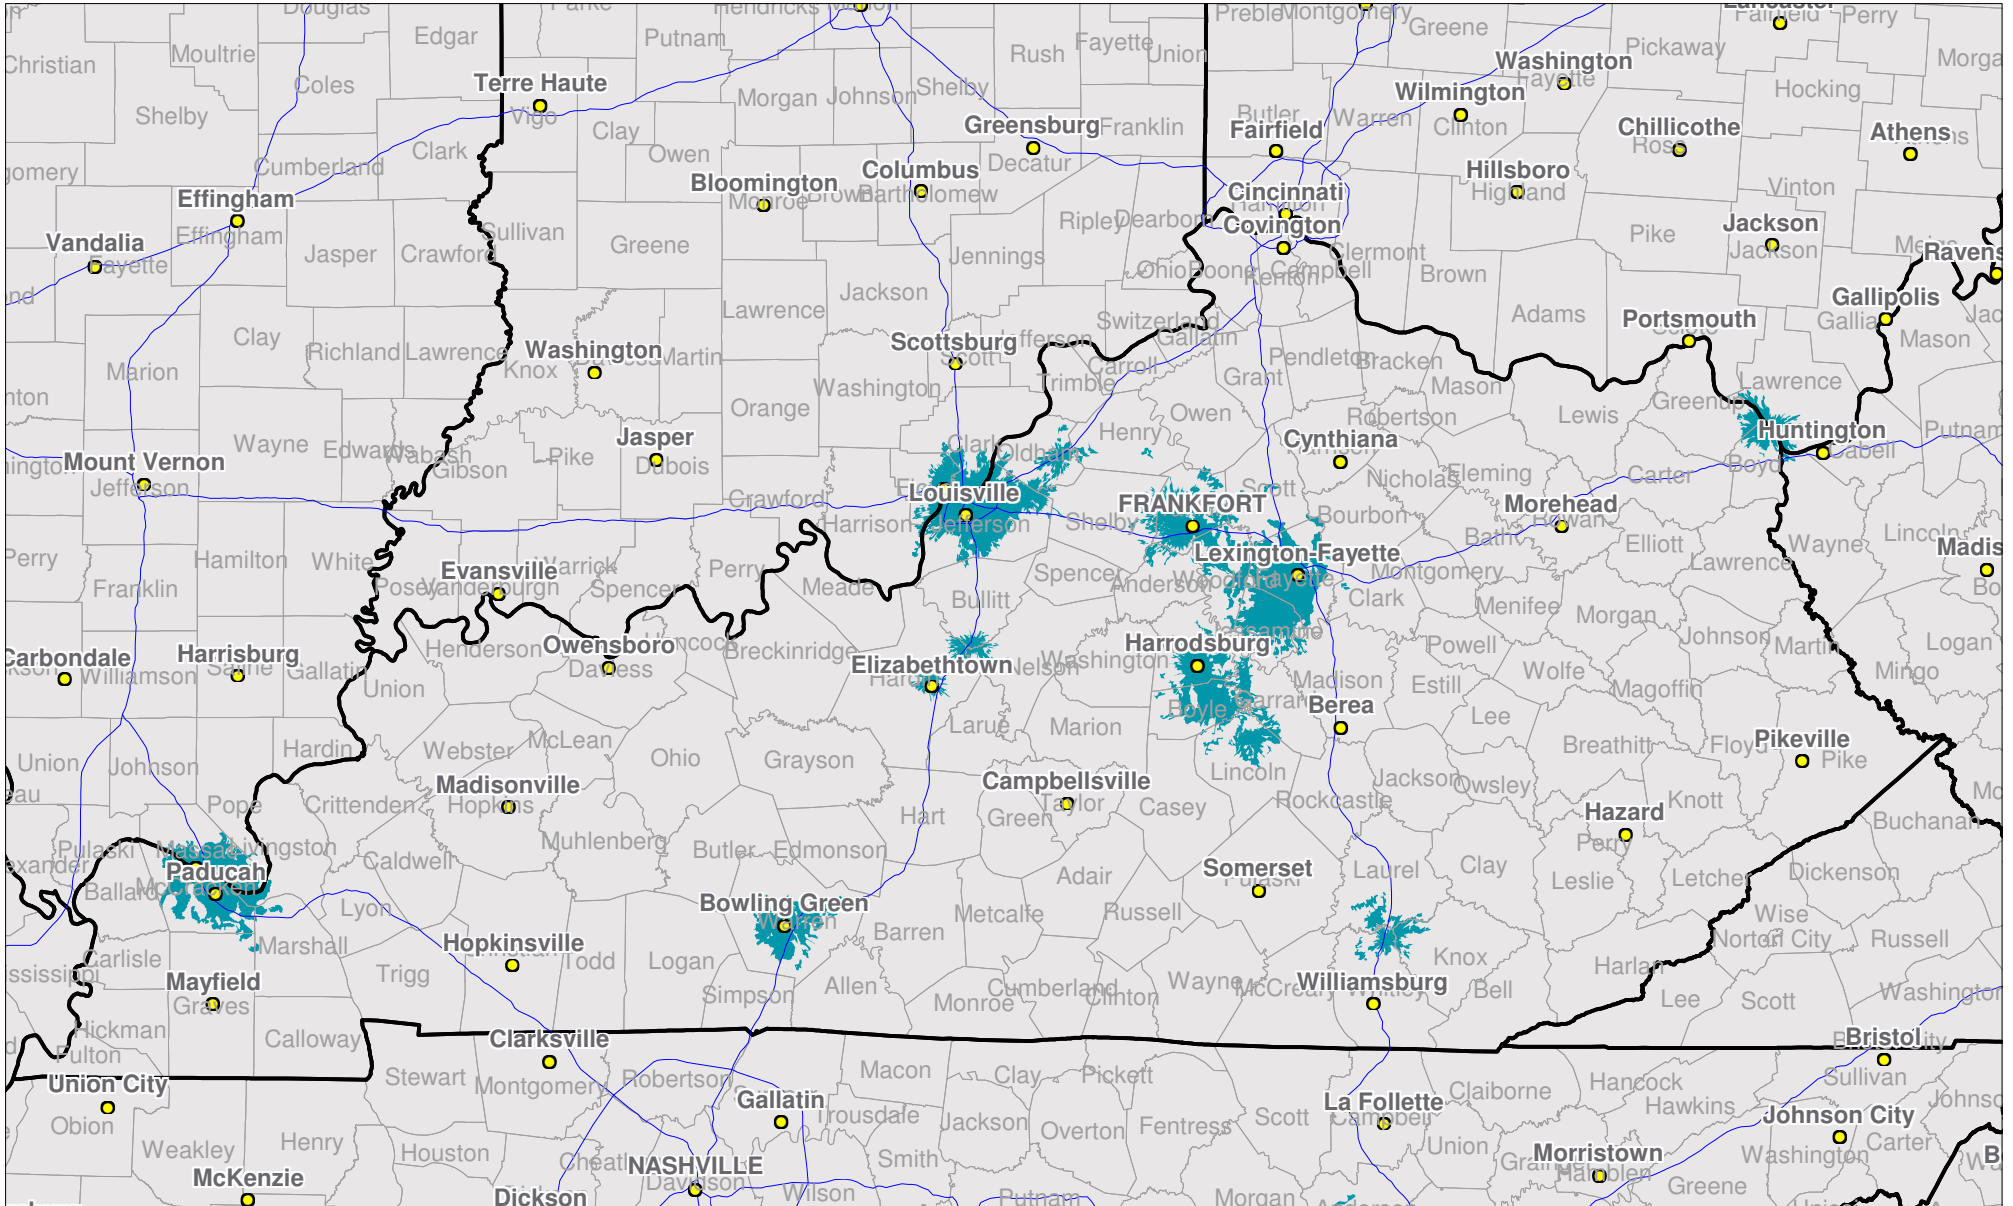

Kentucky

Local One-Way Coverage (929.6125 MHz)

Because of the nature of radio transmission, strength of paging signal will vary depending upon your location. Maps may not be to scale.

© Spok