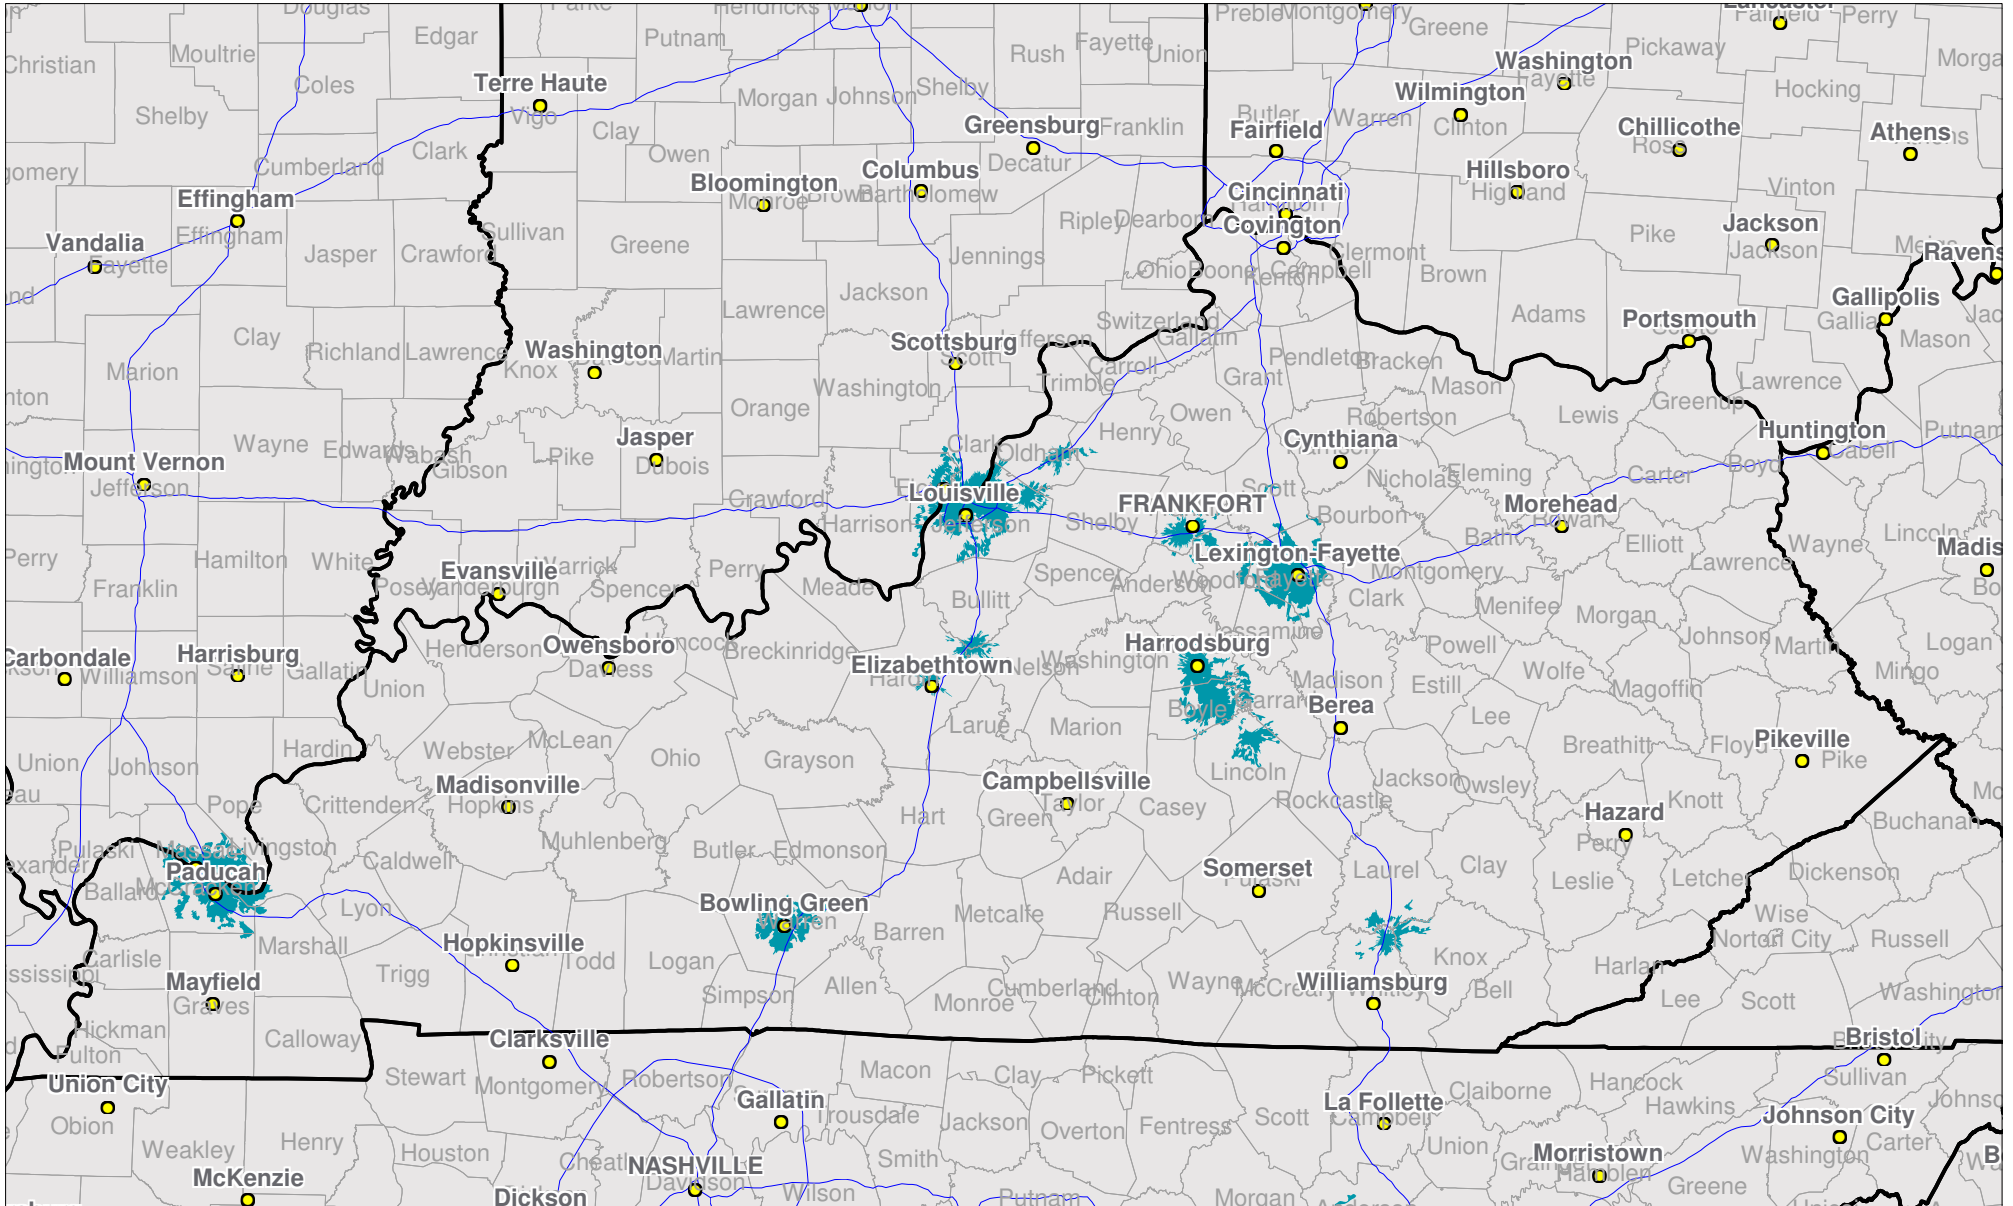

Kentucky

Local One-Way Coverage (929.6125 MHz)

Because of the nature of radio transmission, strength of paging signal will vary depending upon your location. Maps may not be to scale.

© Spok