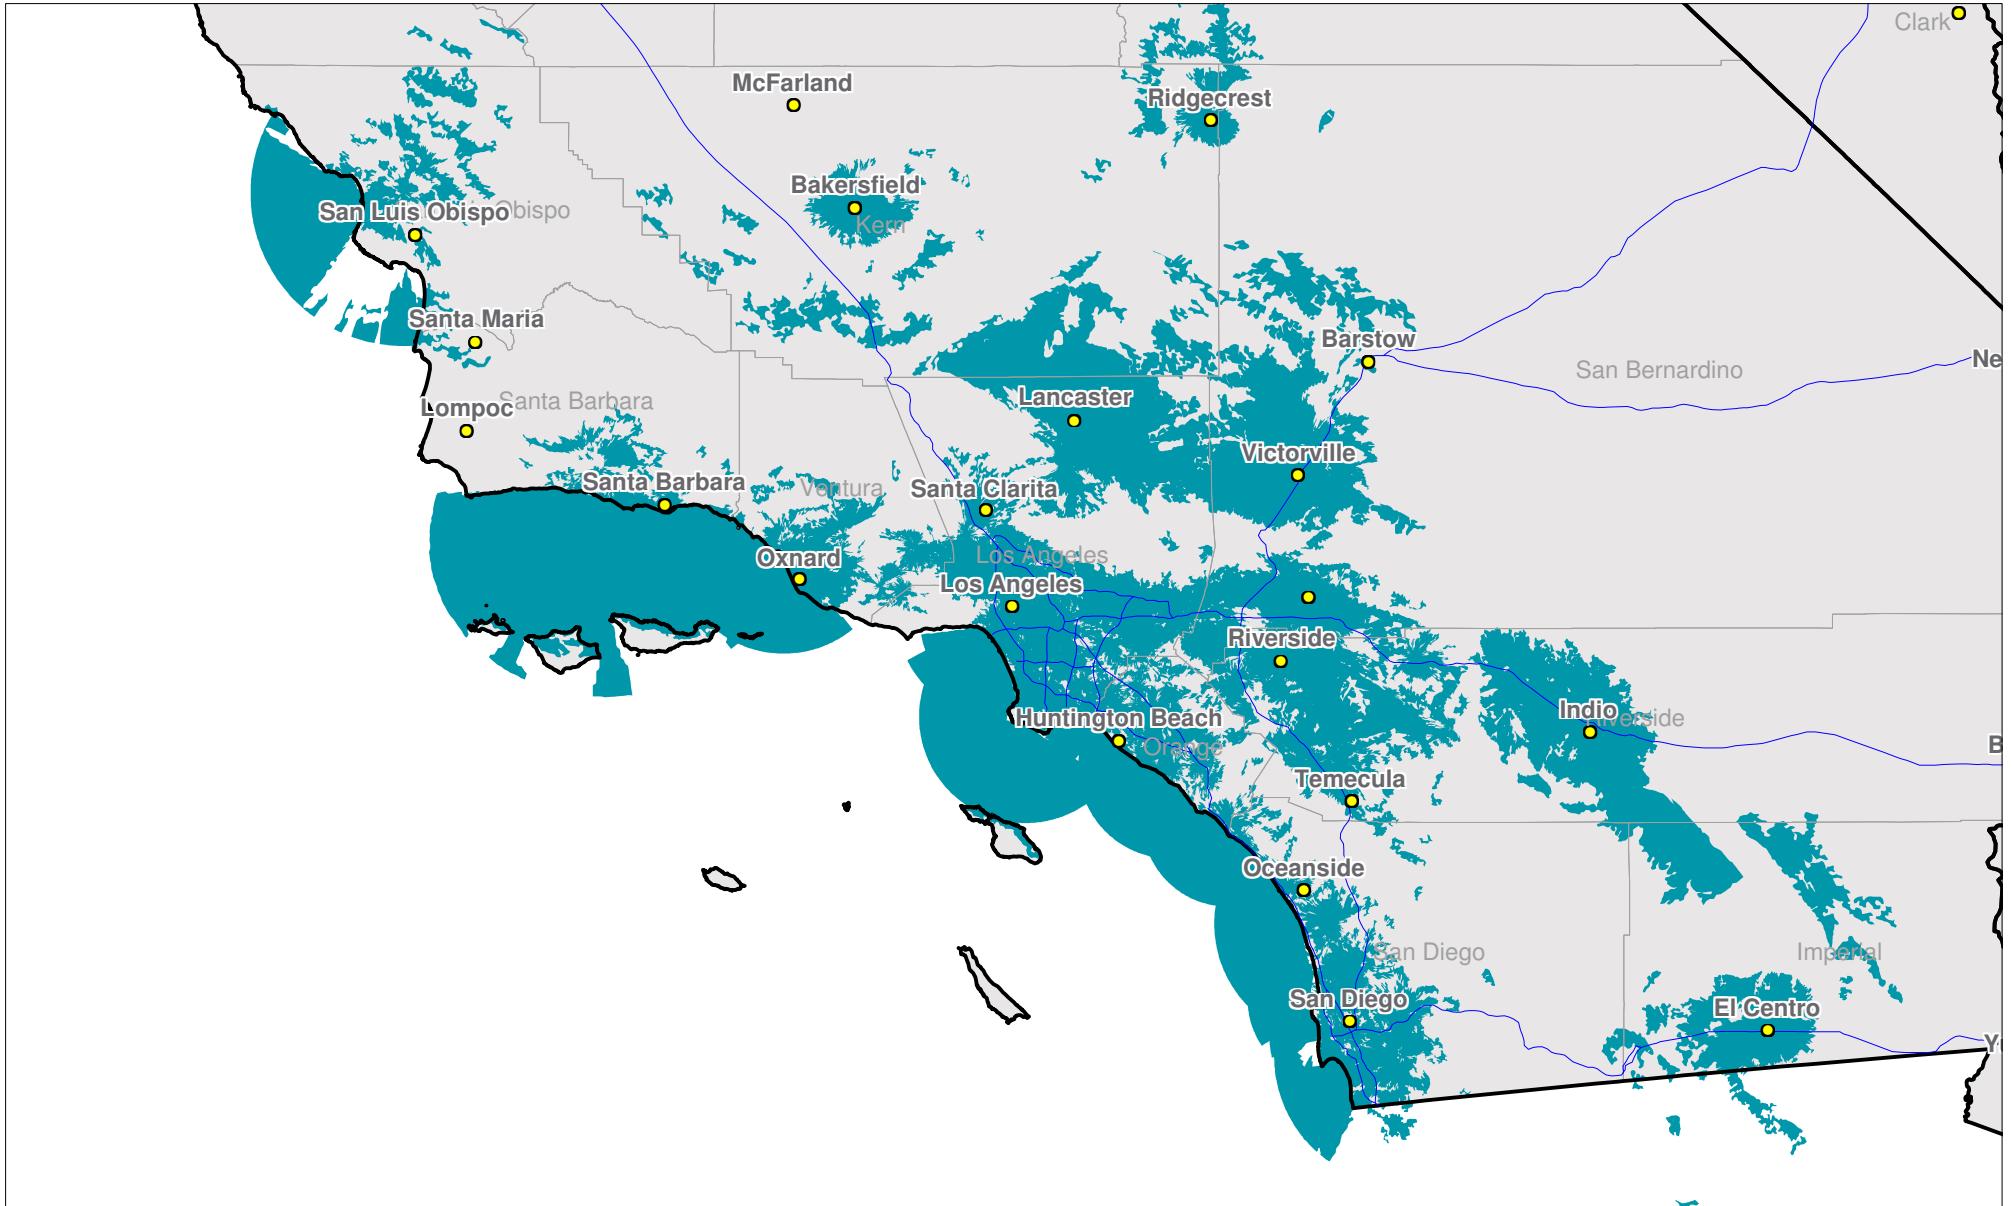

Southern California

Local One-Way Coverage (929.6125 MHz)

Because of the nature of radio transmission, strength of paging signal will vary depending upon your location. Maps may not be to scale.

© Spok