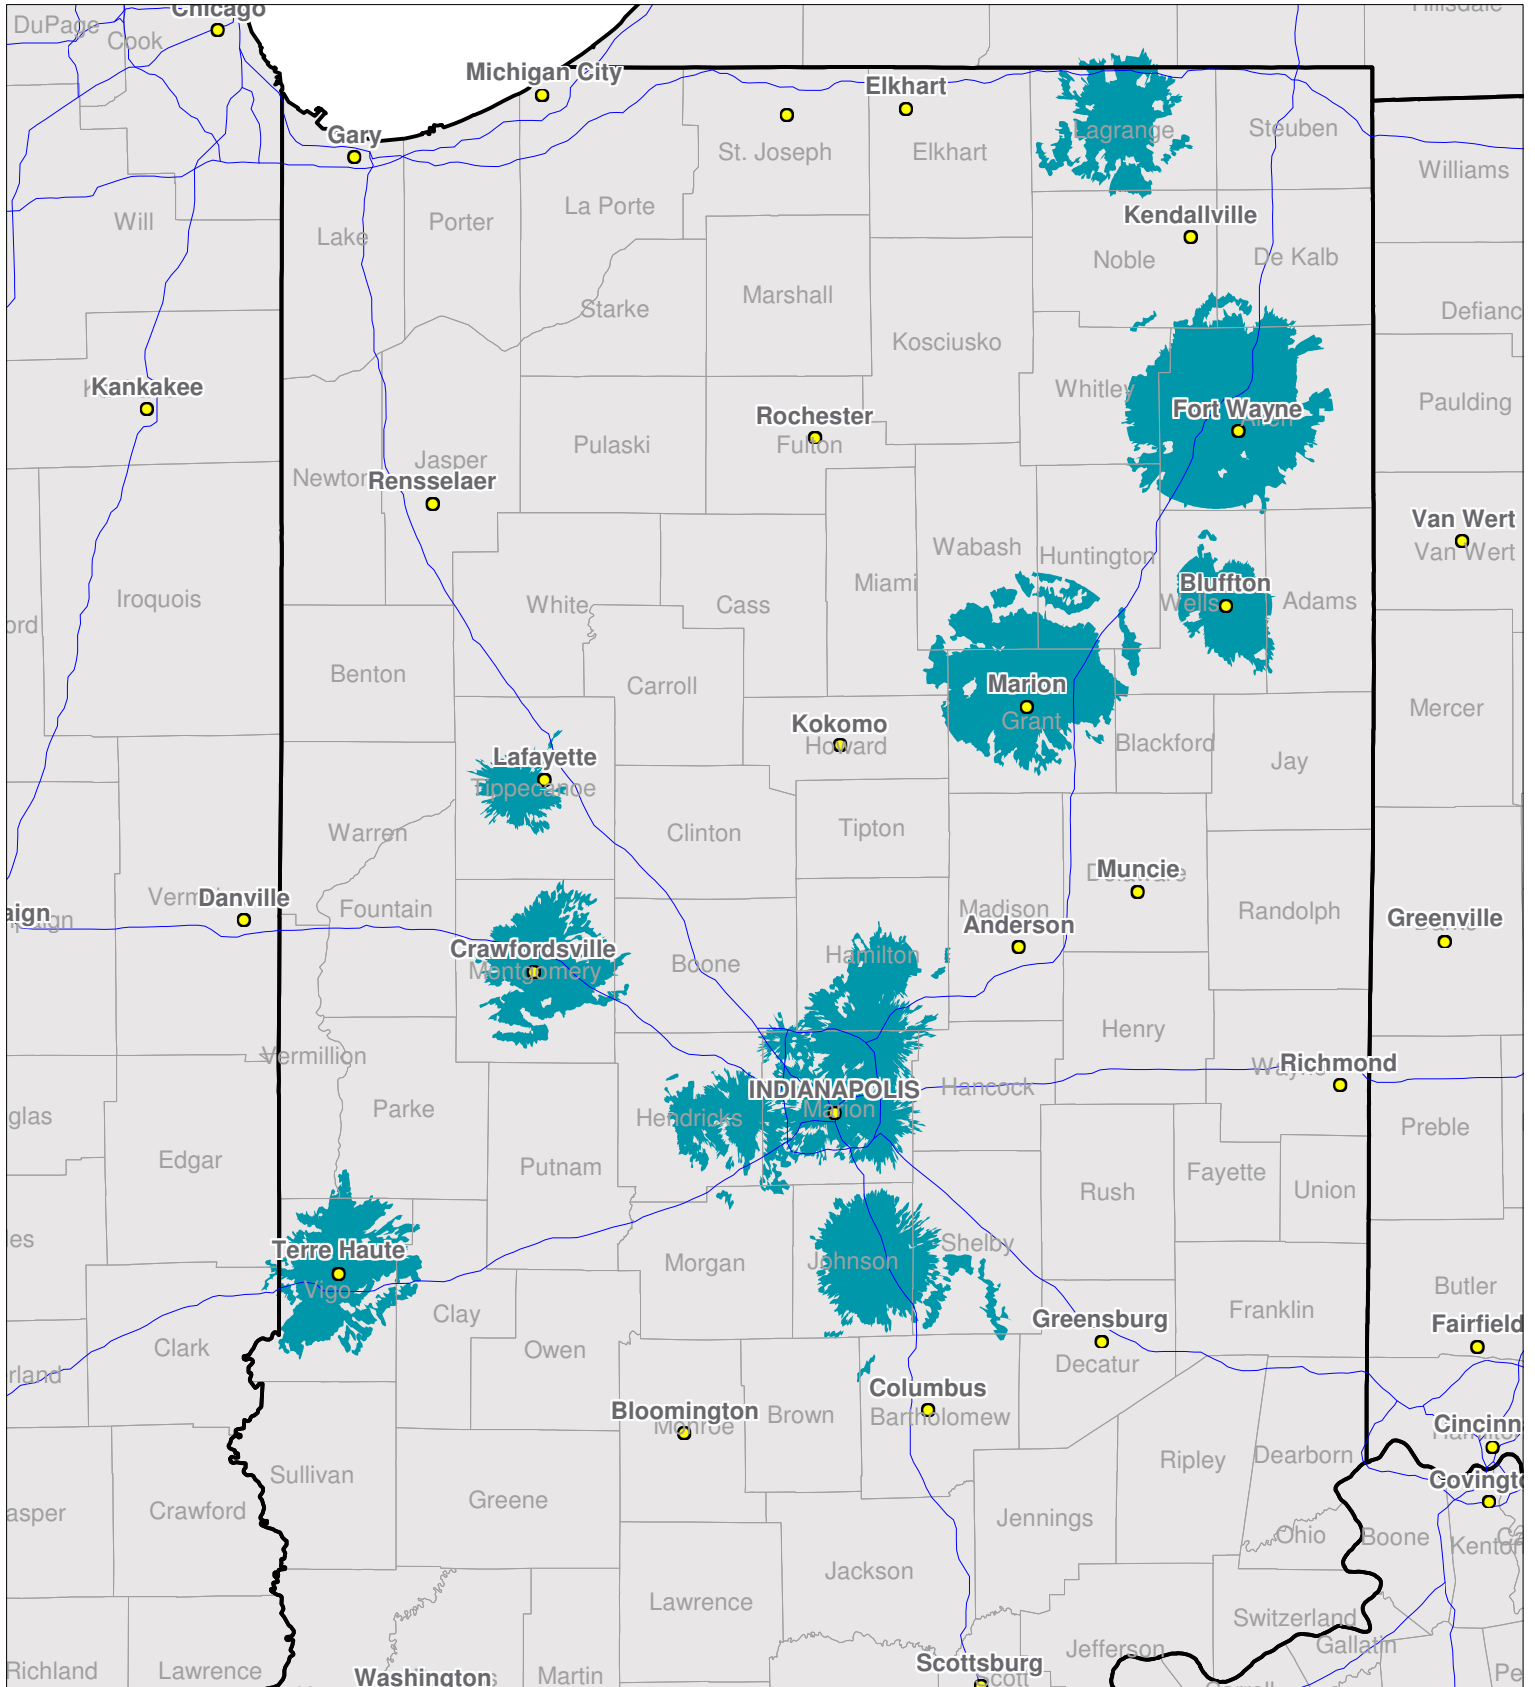

Indiana

Local One-Way Coverage (929.6125 MHz)

Because of the nature of radio transmission, strength of paging signal will vary depending upon your location. Maps may not be to scale.

© Spok