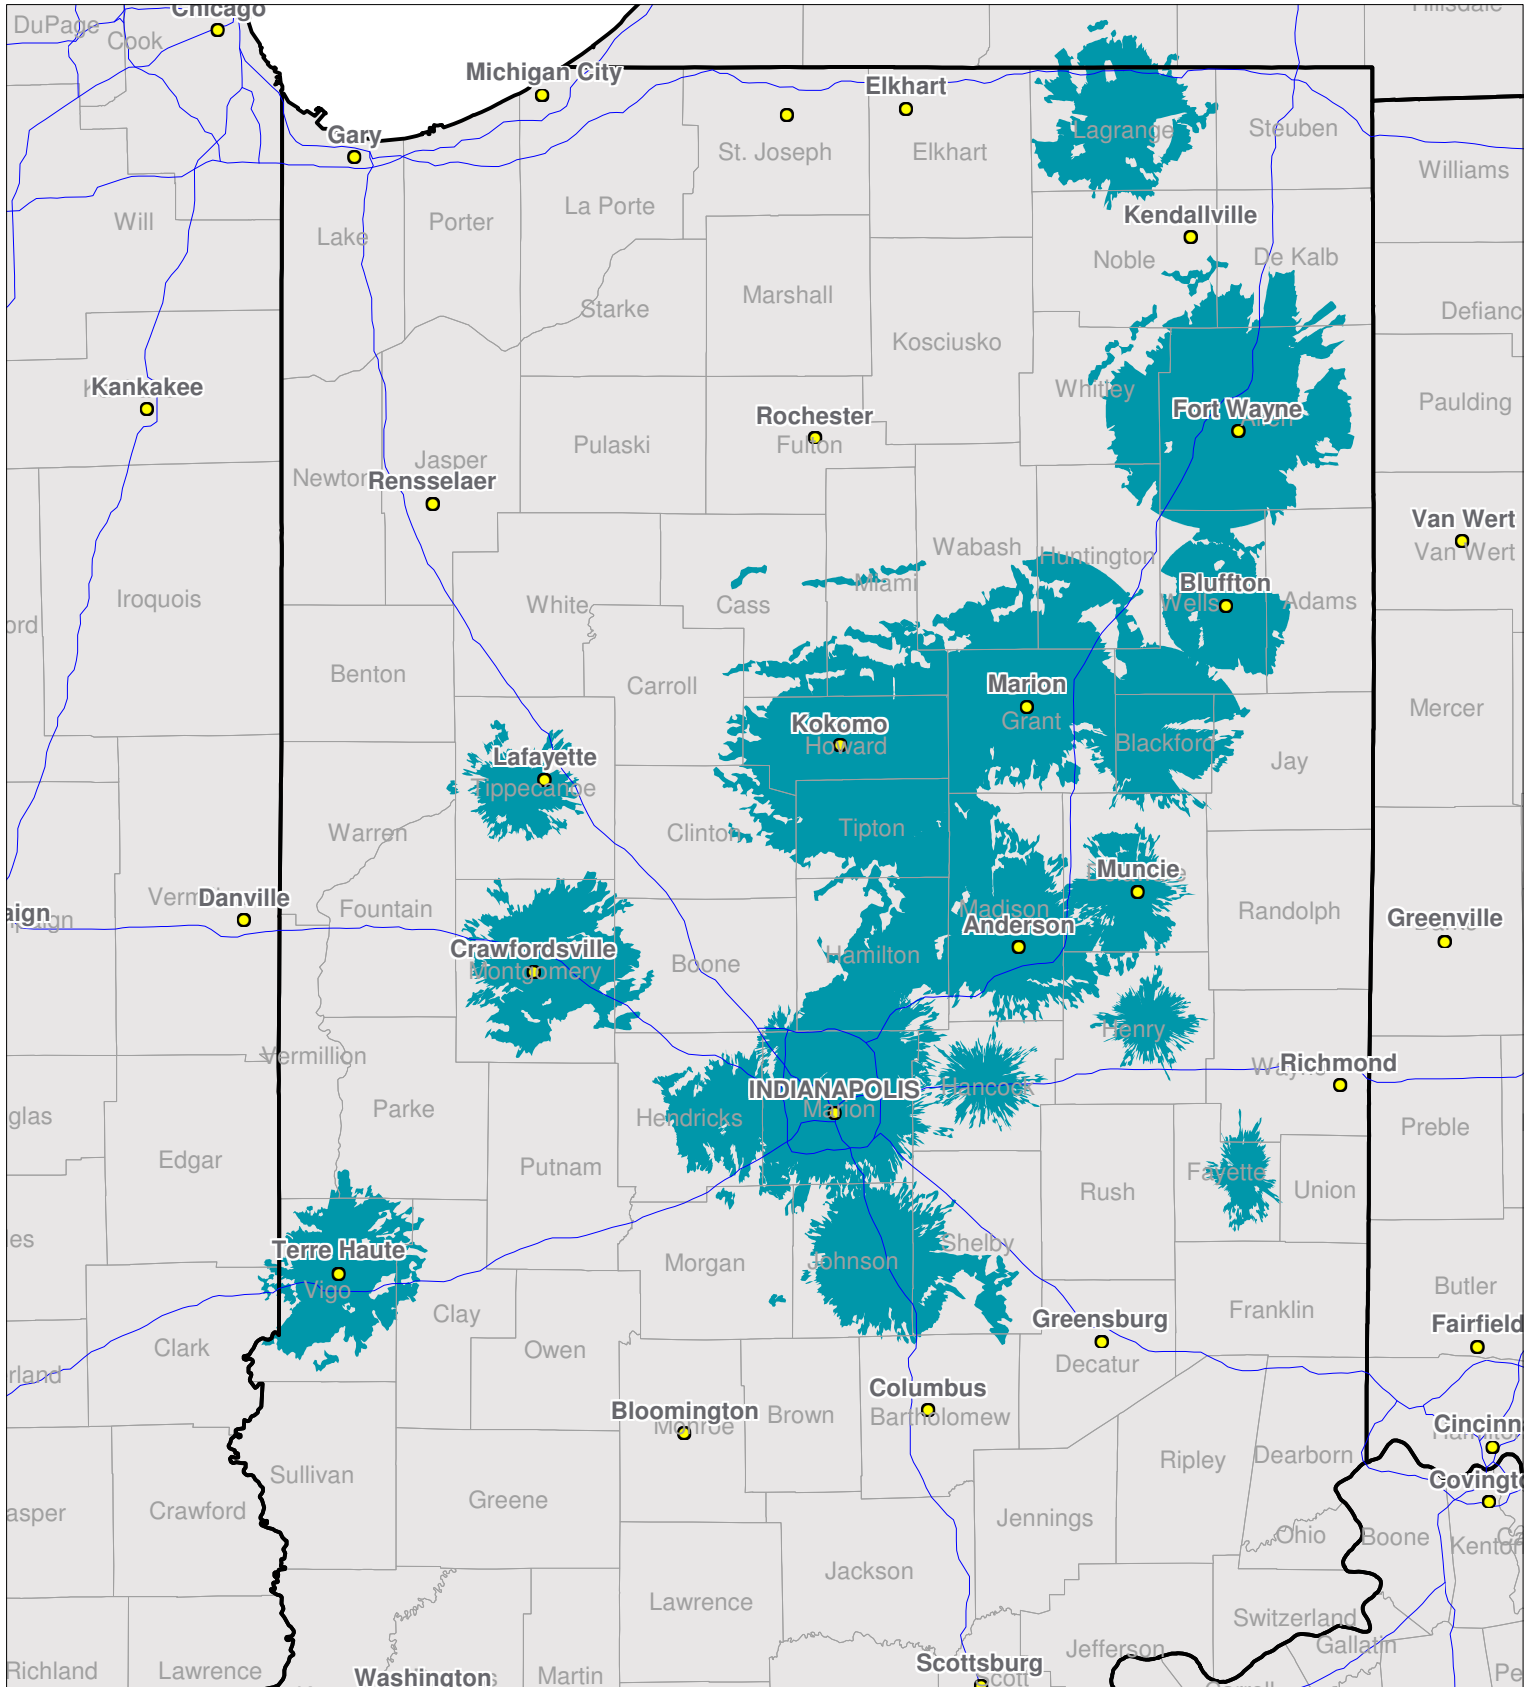

Indiana

Local One-Way Coverage (929.6125 MHz)

Because of the nature of radio transmission, strength of paging signal will vary depending upon your location. Maps may not be to scale.

© Spok