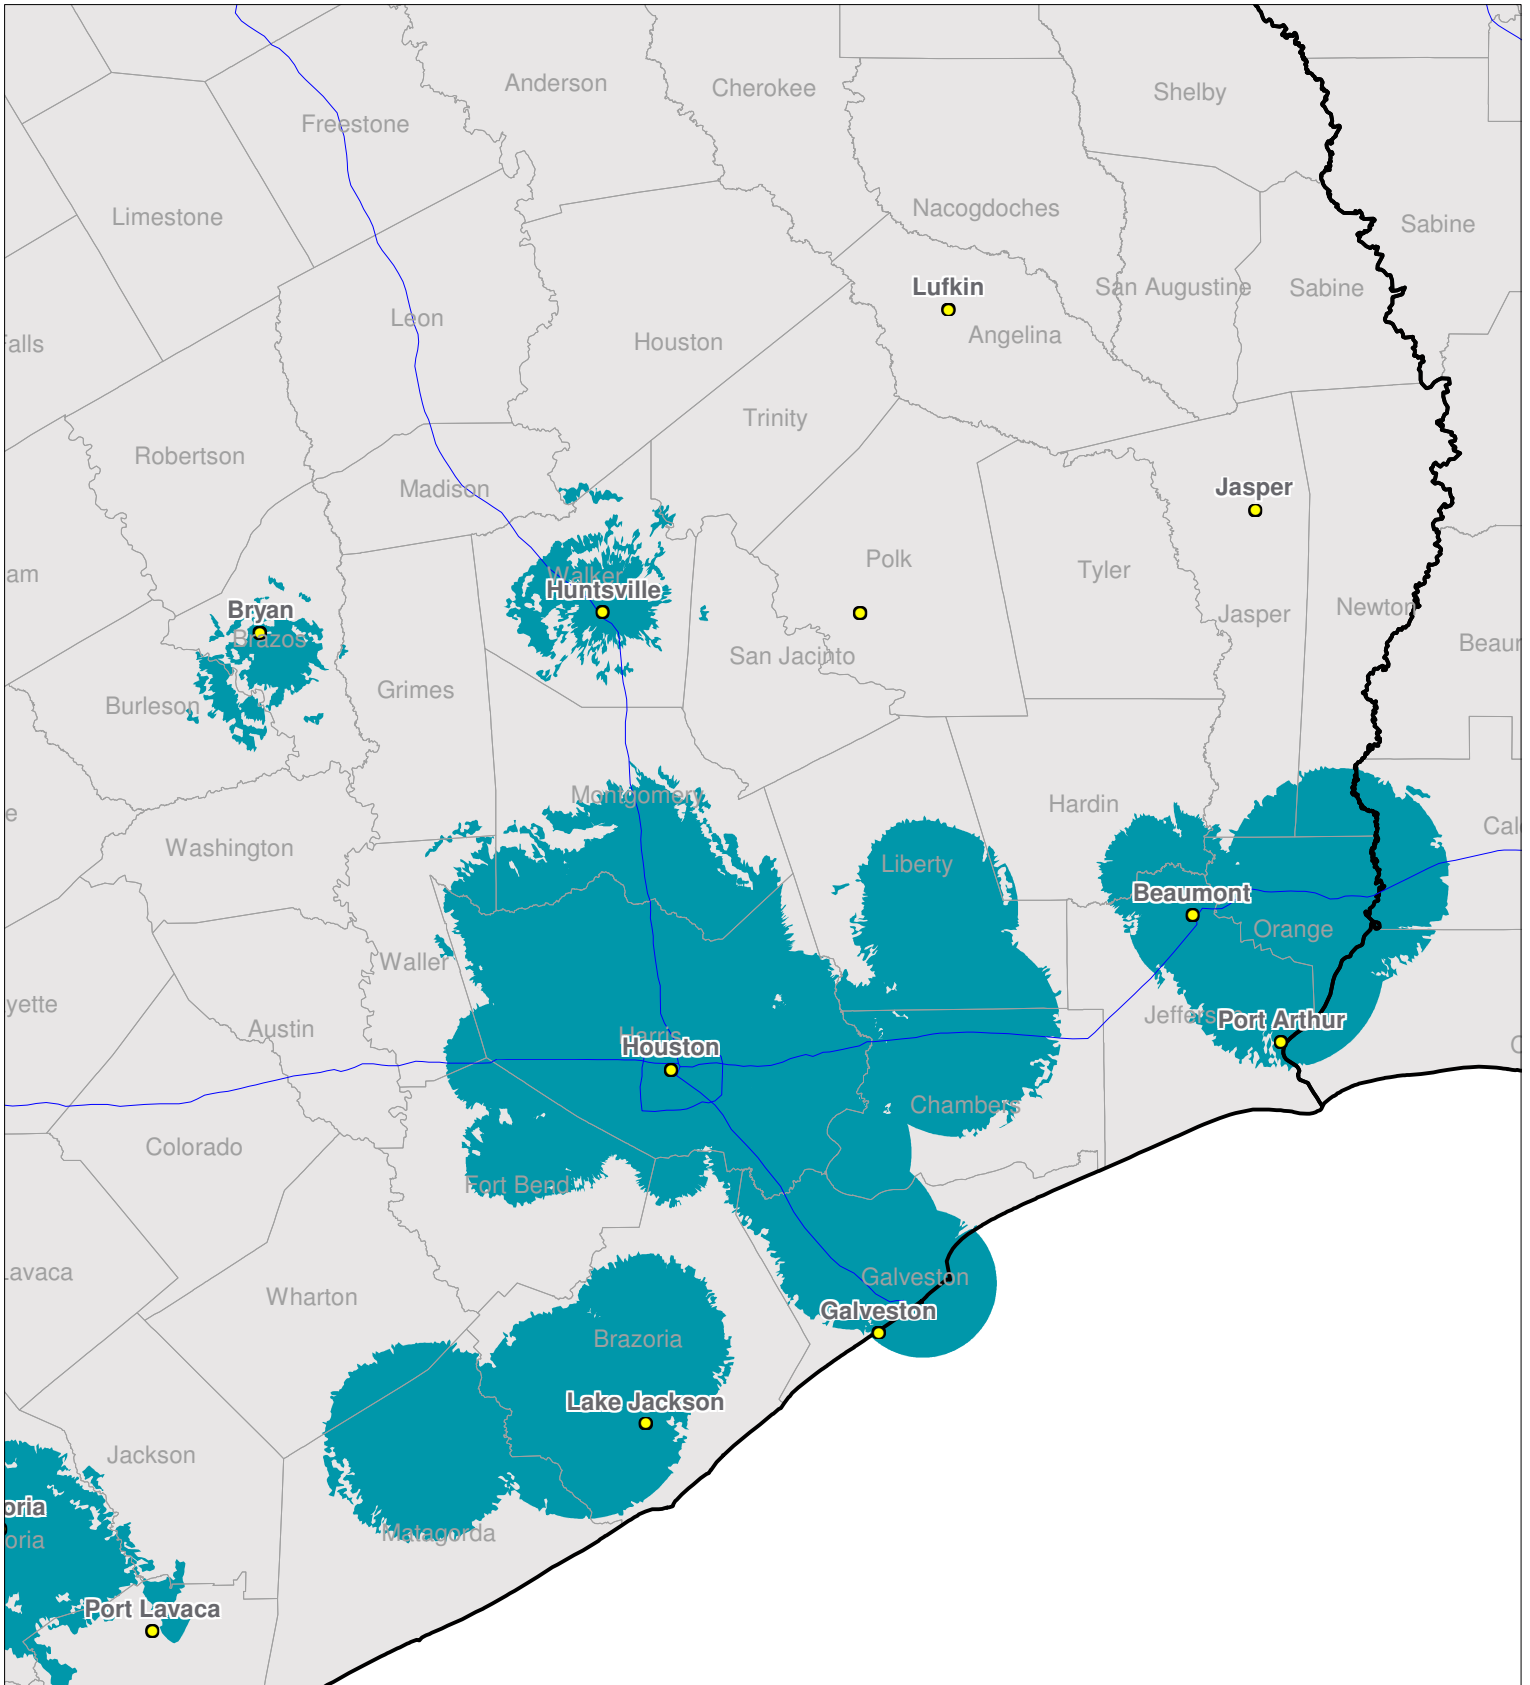

# Houston

Local One-Way Coverage (929.6125 MHz)

Because of the nature of radio transmission, strength of paging signal will vary depending upon your location. Maps may not be to scale.

© Spok