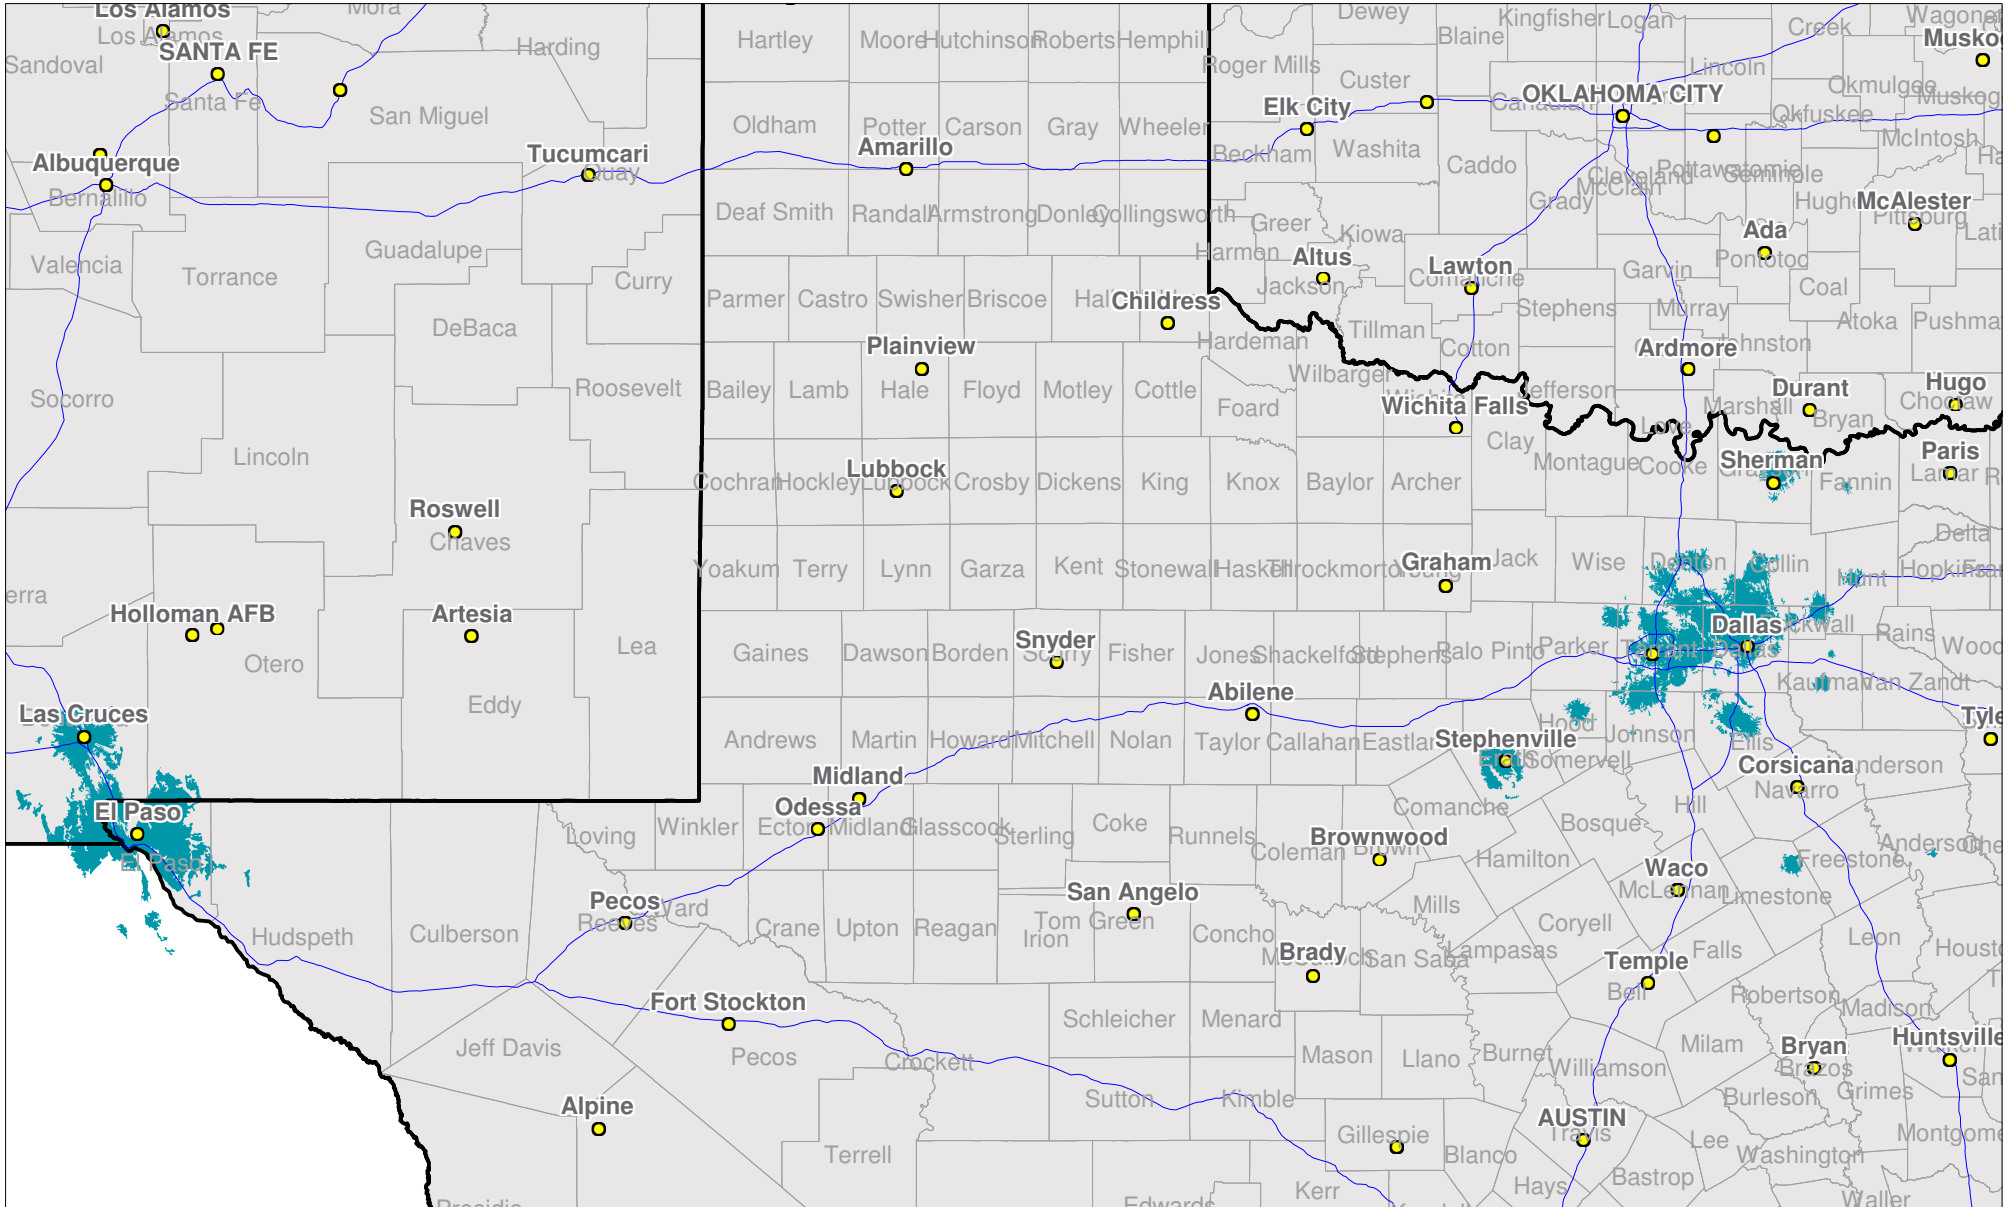

North Texas

Local One-Way Coverage (929.6125 MHz)

Because of the nature of radio transmission, strength of paging signal will vary depending upon your location. Maps may not be to scale.

© Spok