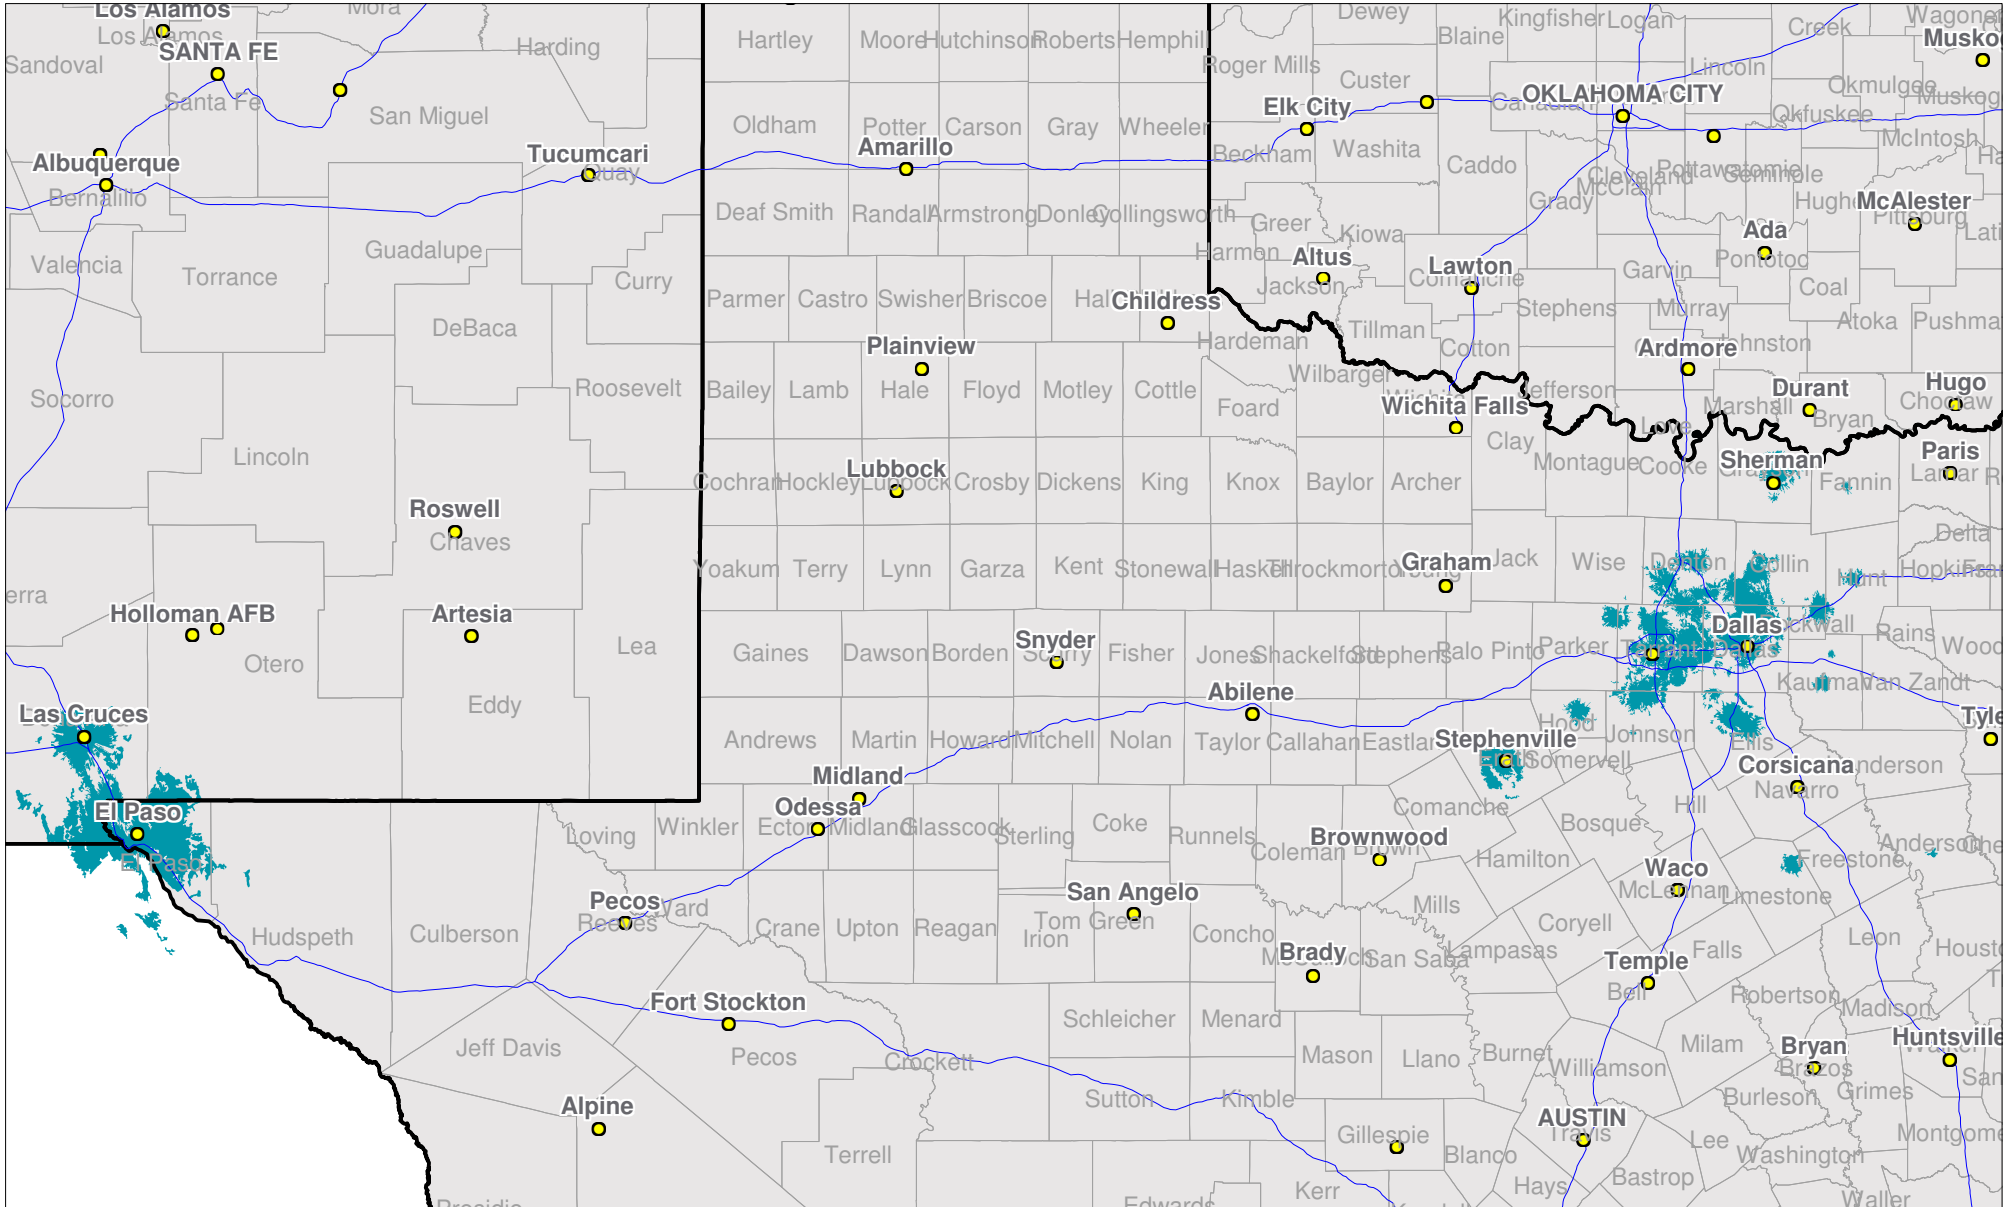

North Texas

Local One-Way Coverage (929.6125 MHz)

Because of the nature of radio transmission, strength of paging signal will vary depending upon your location. Maps may not be to scale.

© Spok