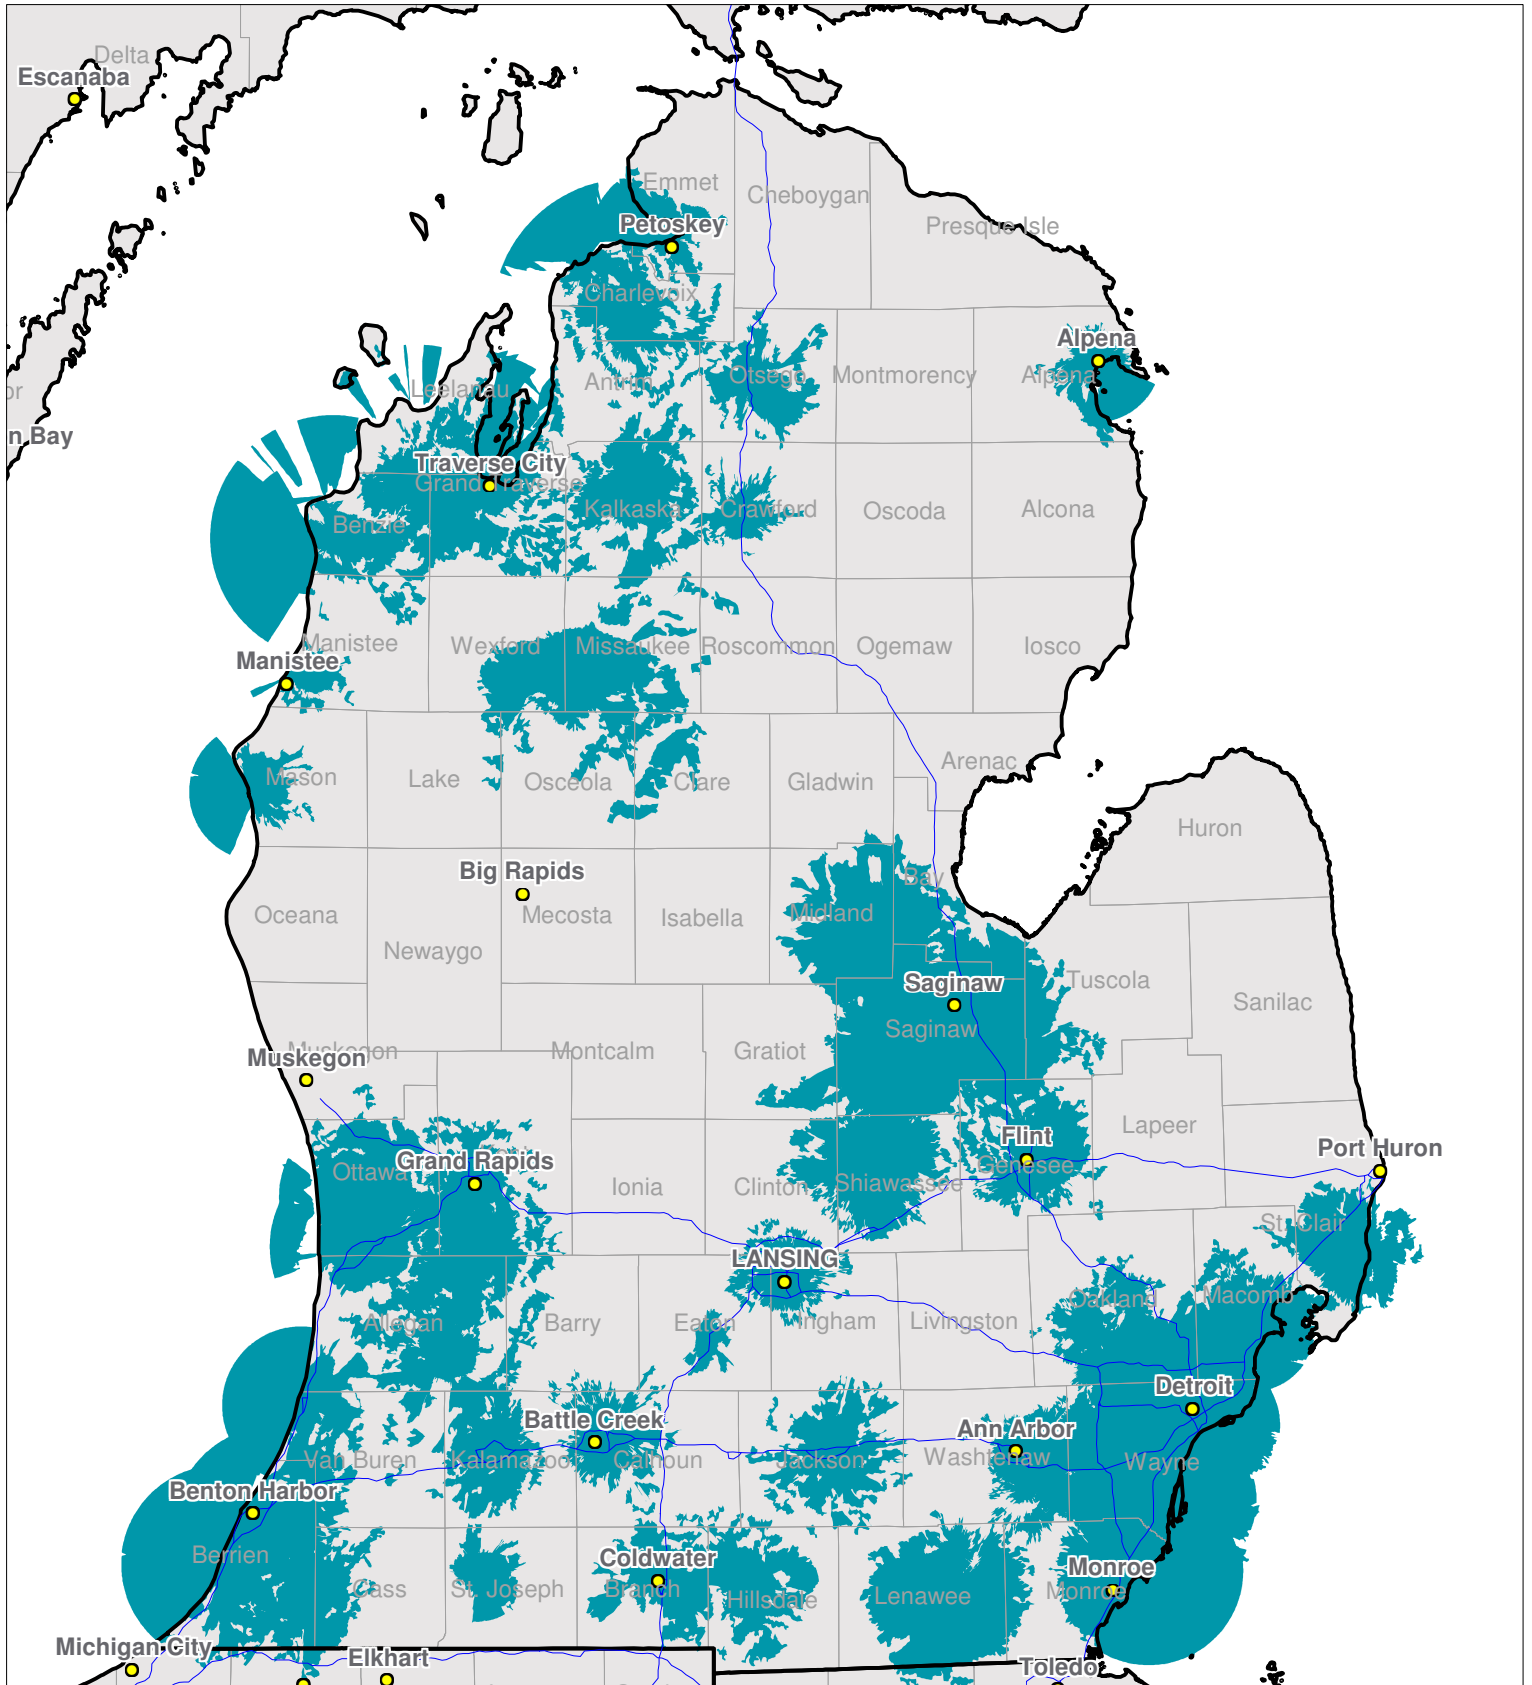

# Michigan

Local One-Way Coverage (929.6125)

Because of the nature of radio transmission, strength of paging signal will vary depending upon your location. Maps may not be to scale.