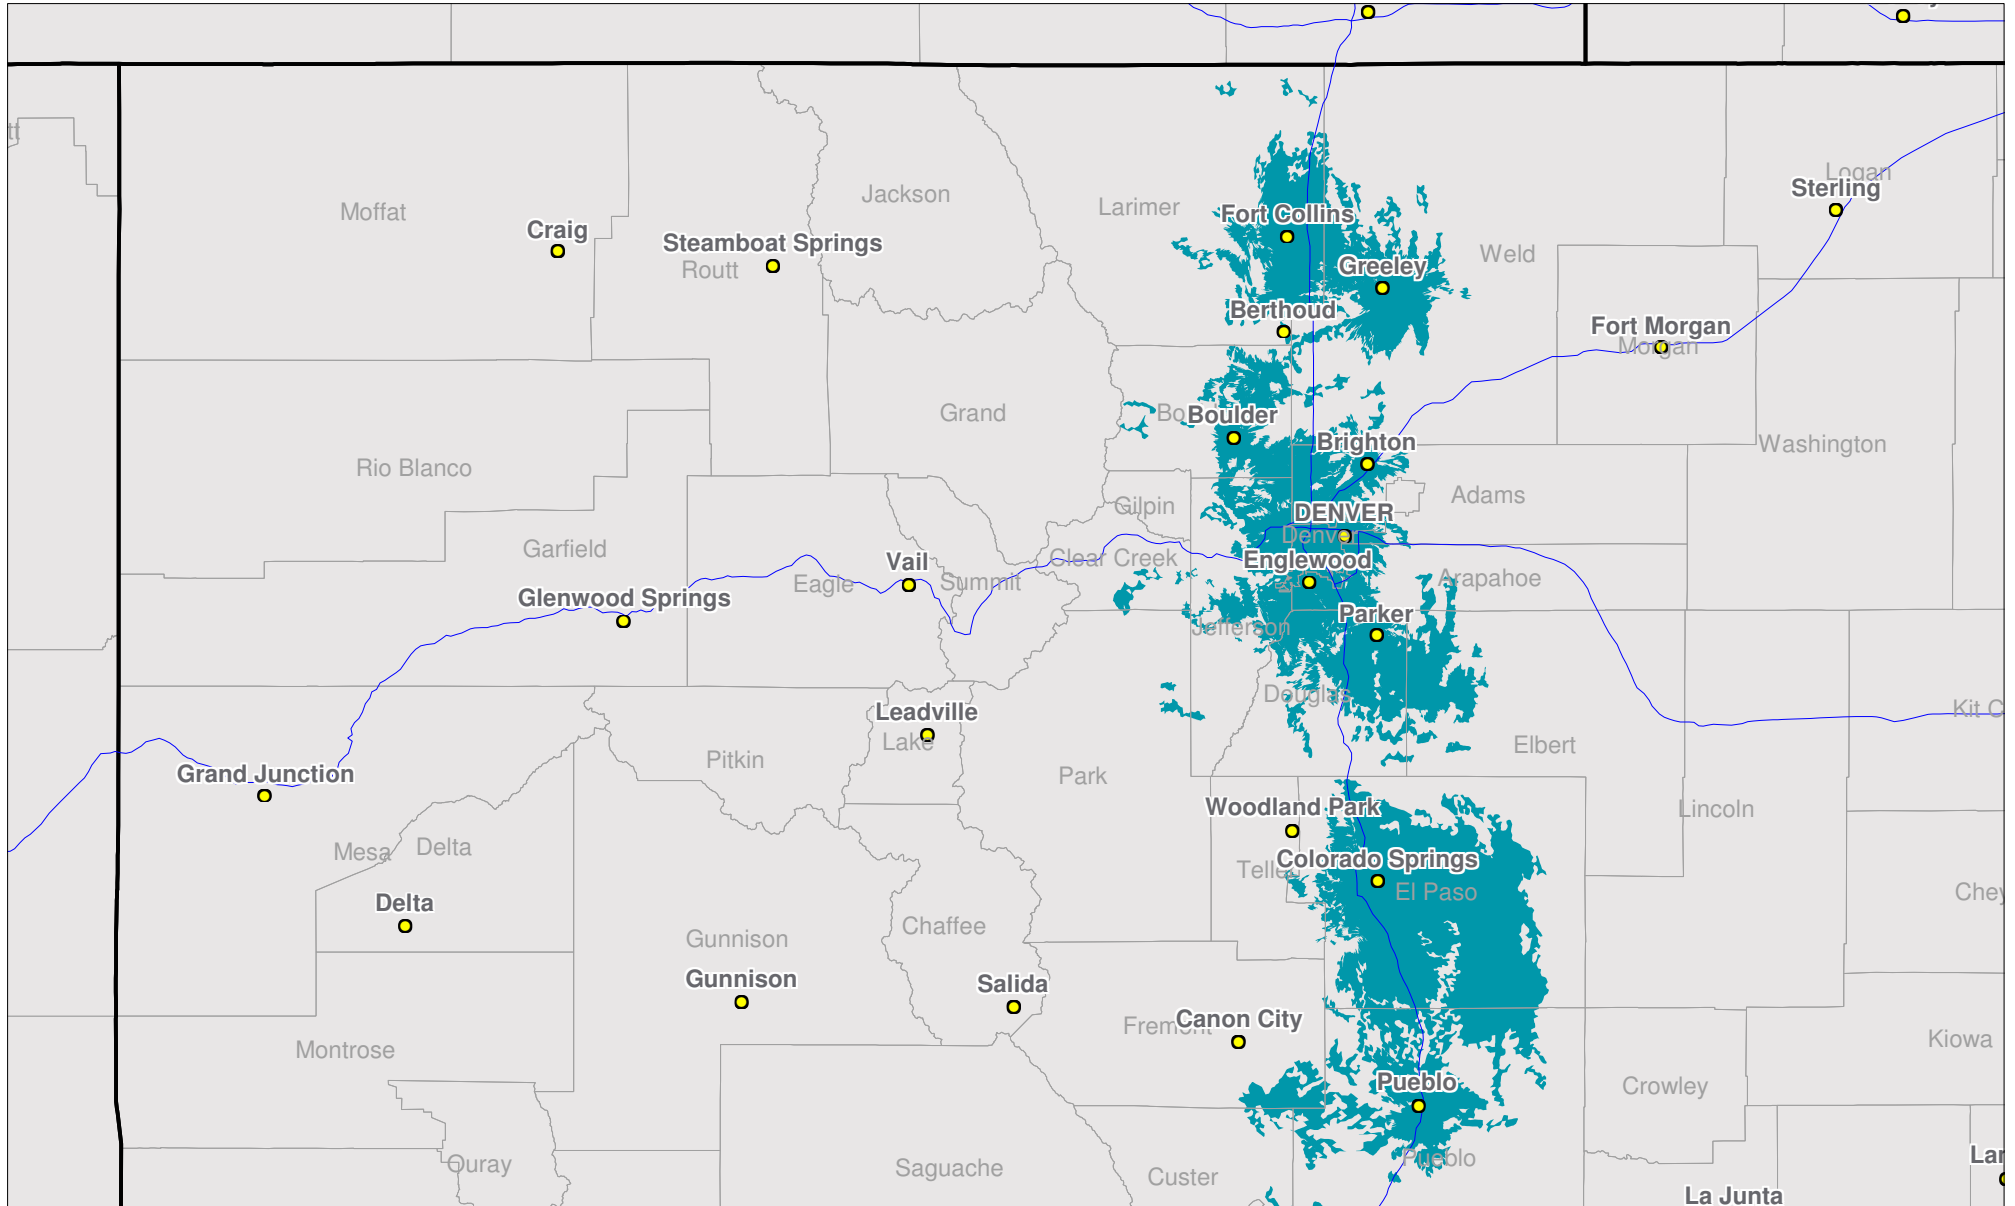

Colorado

Local One-Way Coverage (929.6125 MHz)

Because of the nature of radio transmission, strength of paging signal will vary depending upon your location. Maps may not be to scale.

© Spok