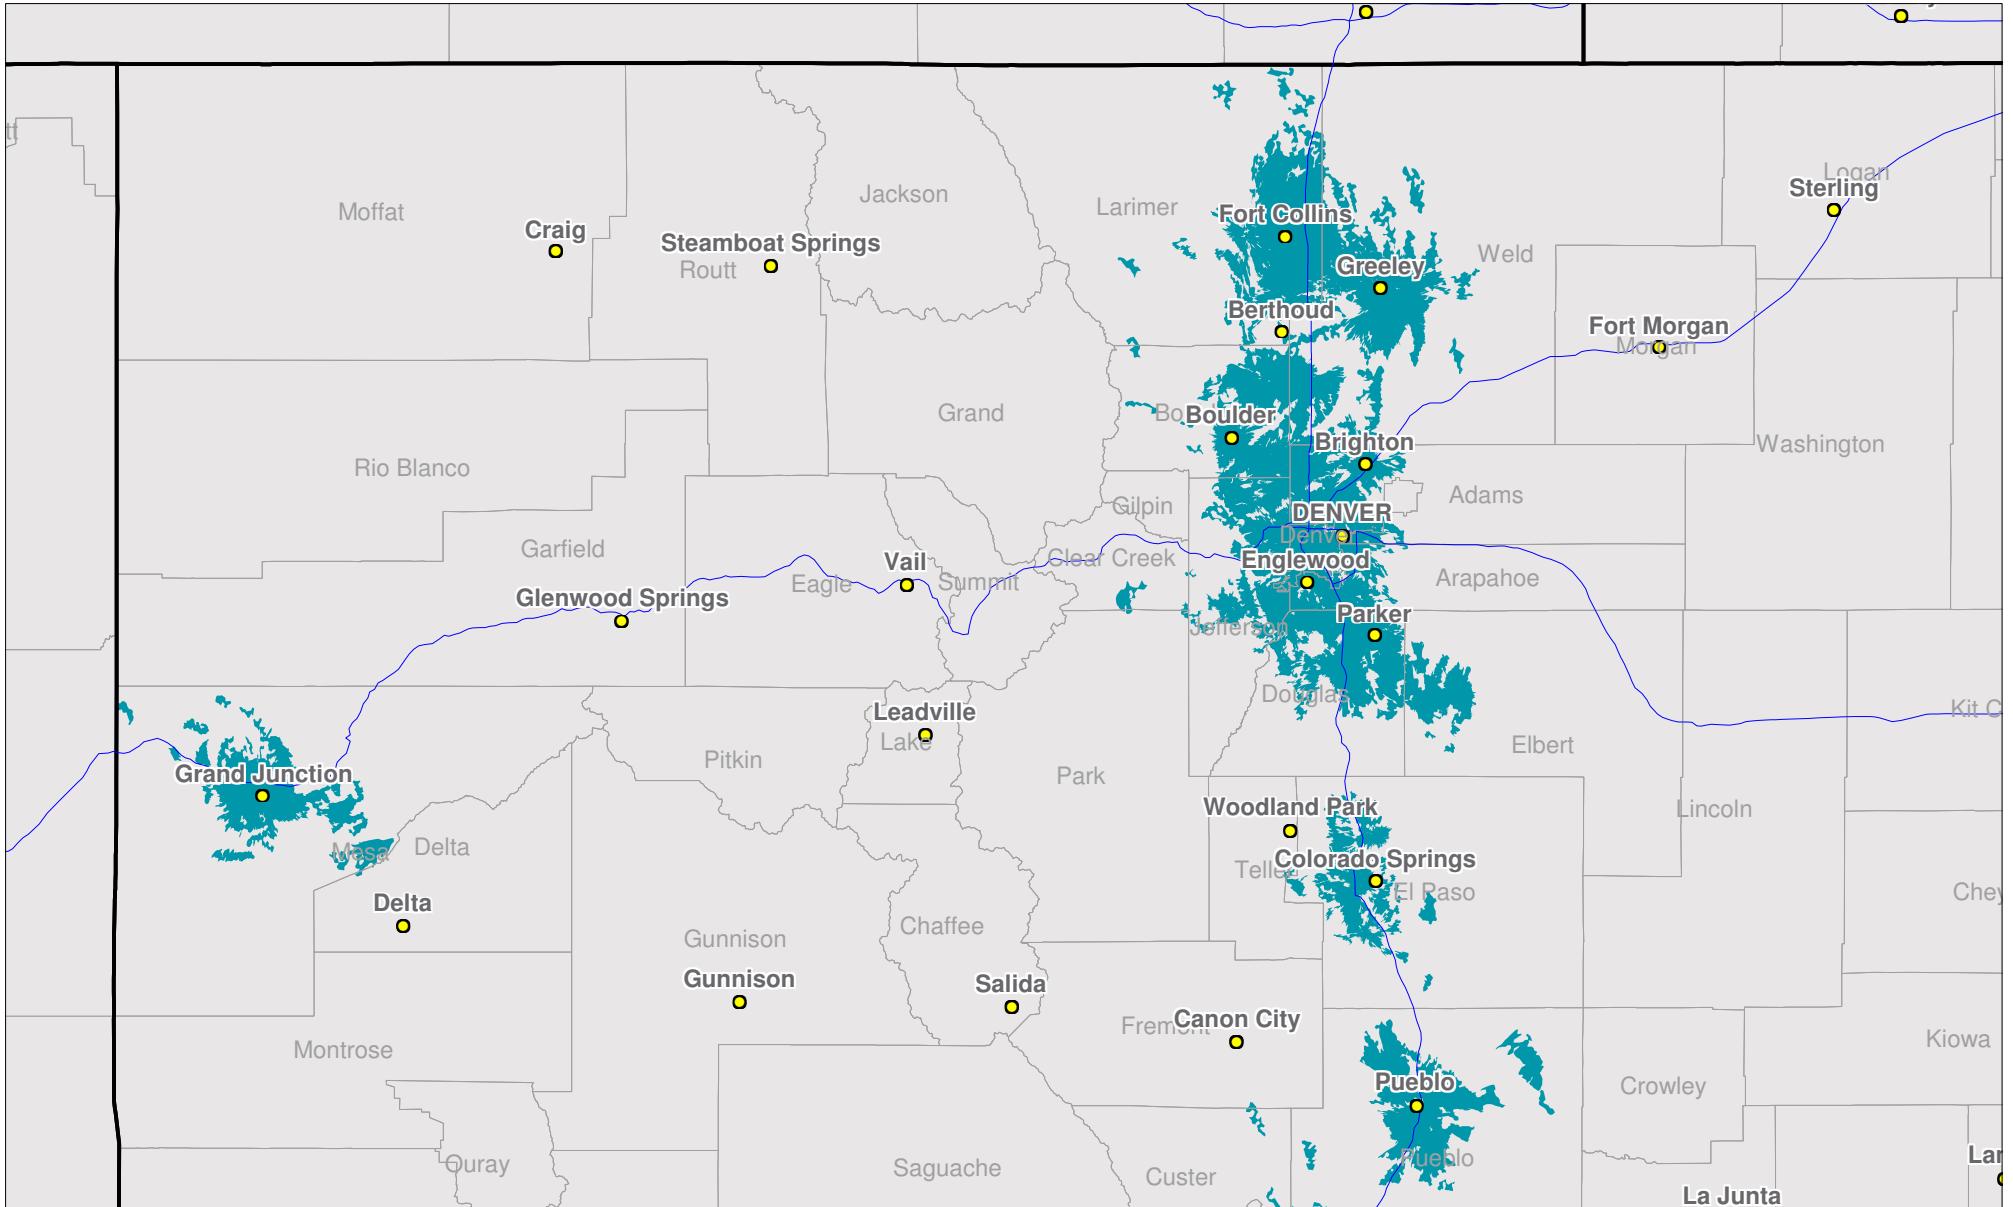

# Colorado

Local One-Way Coverage (929.6125 MHz)

Because of the nature of radio transmission, strength of paging signal will vary depending upon your location. Maps may not be to scale.

© Spok