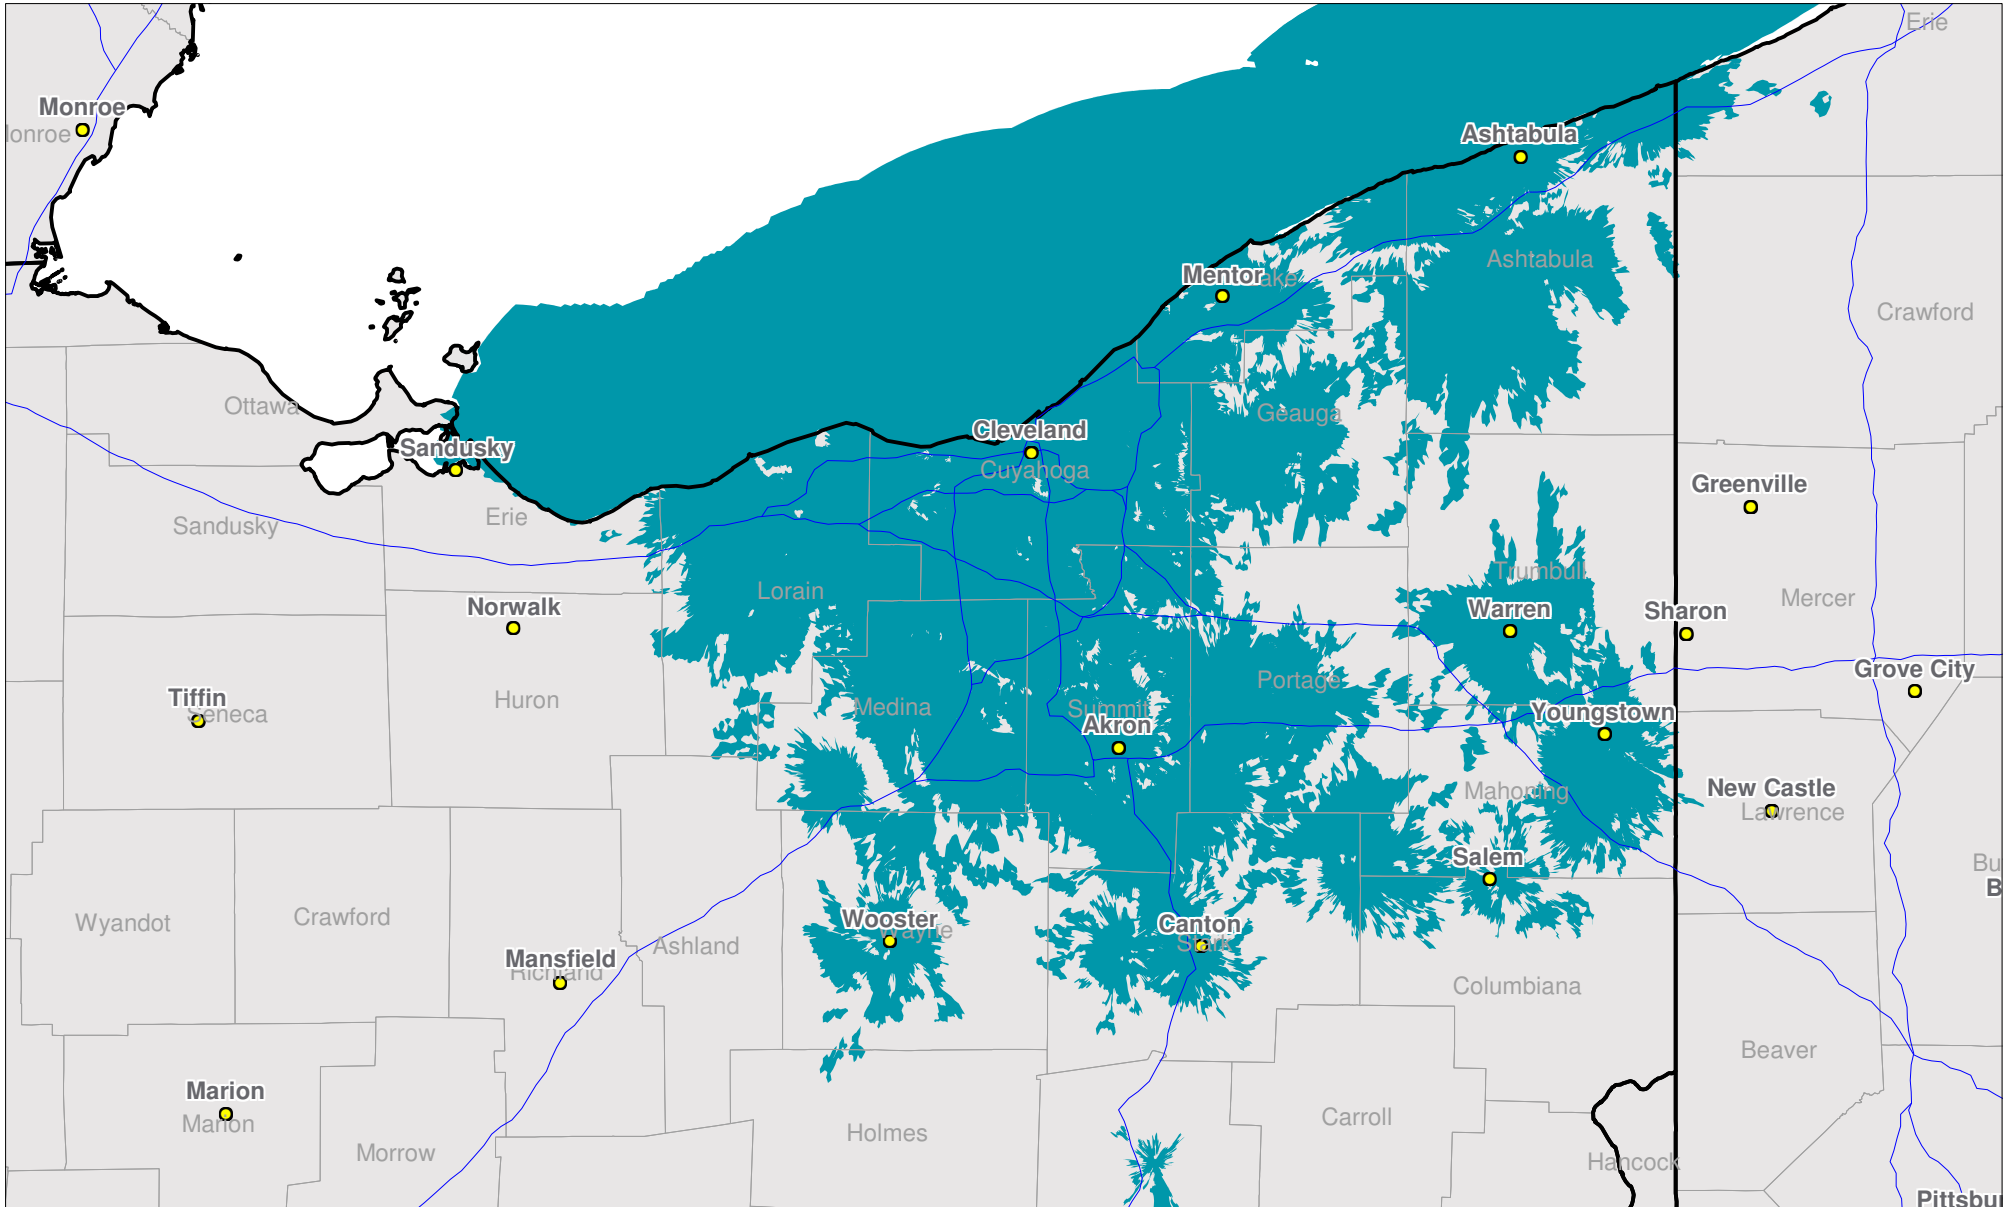

Northern Ohio

Local One-Way Coverage (929.6125)

Because of the nature of radio transmission, strength of paging signal will vary depending upon your location. Maps may not be to scale.

© Spok