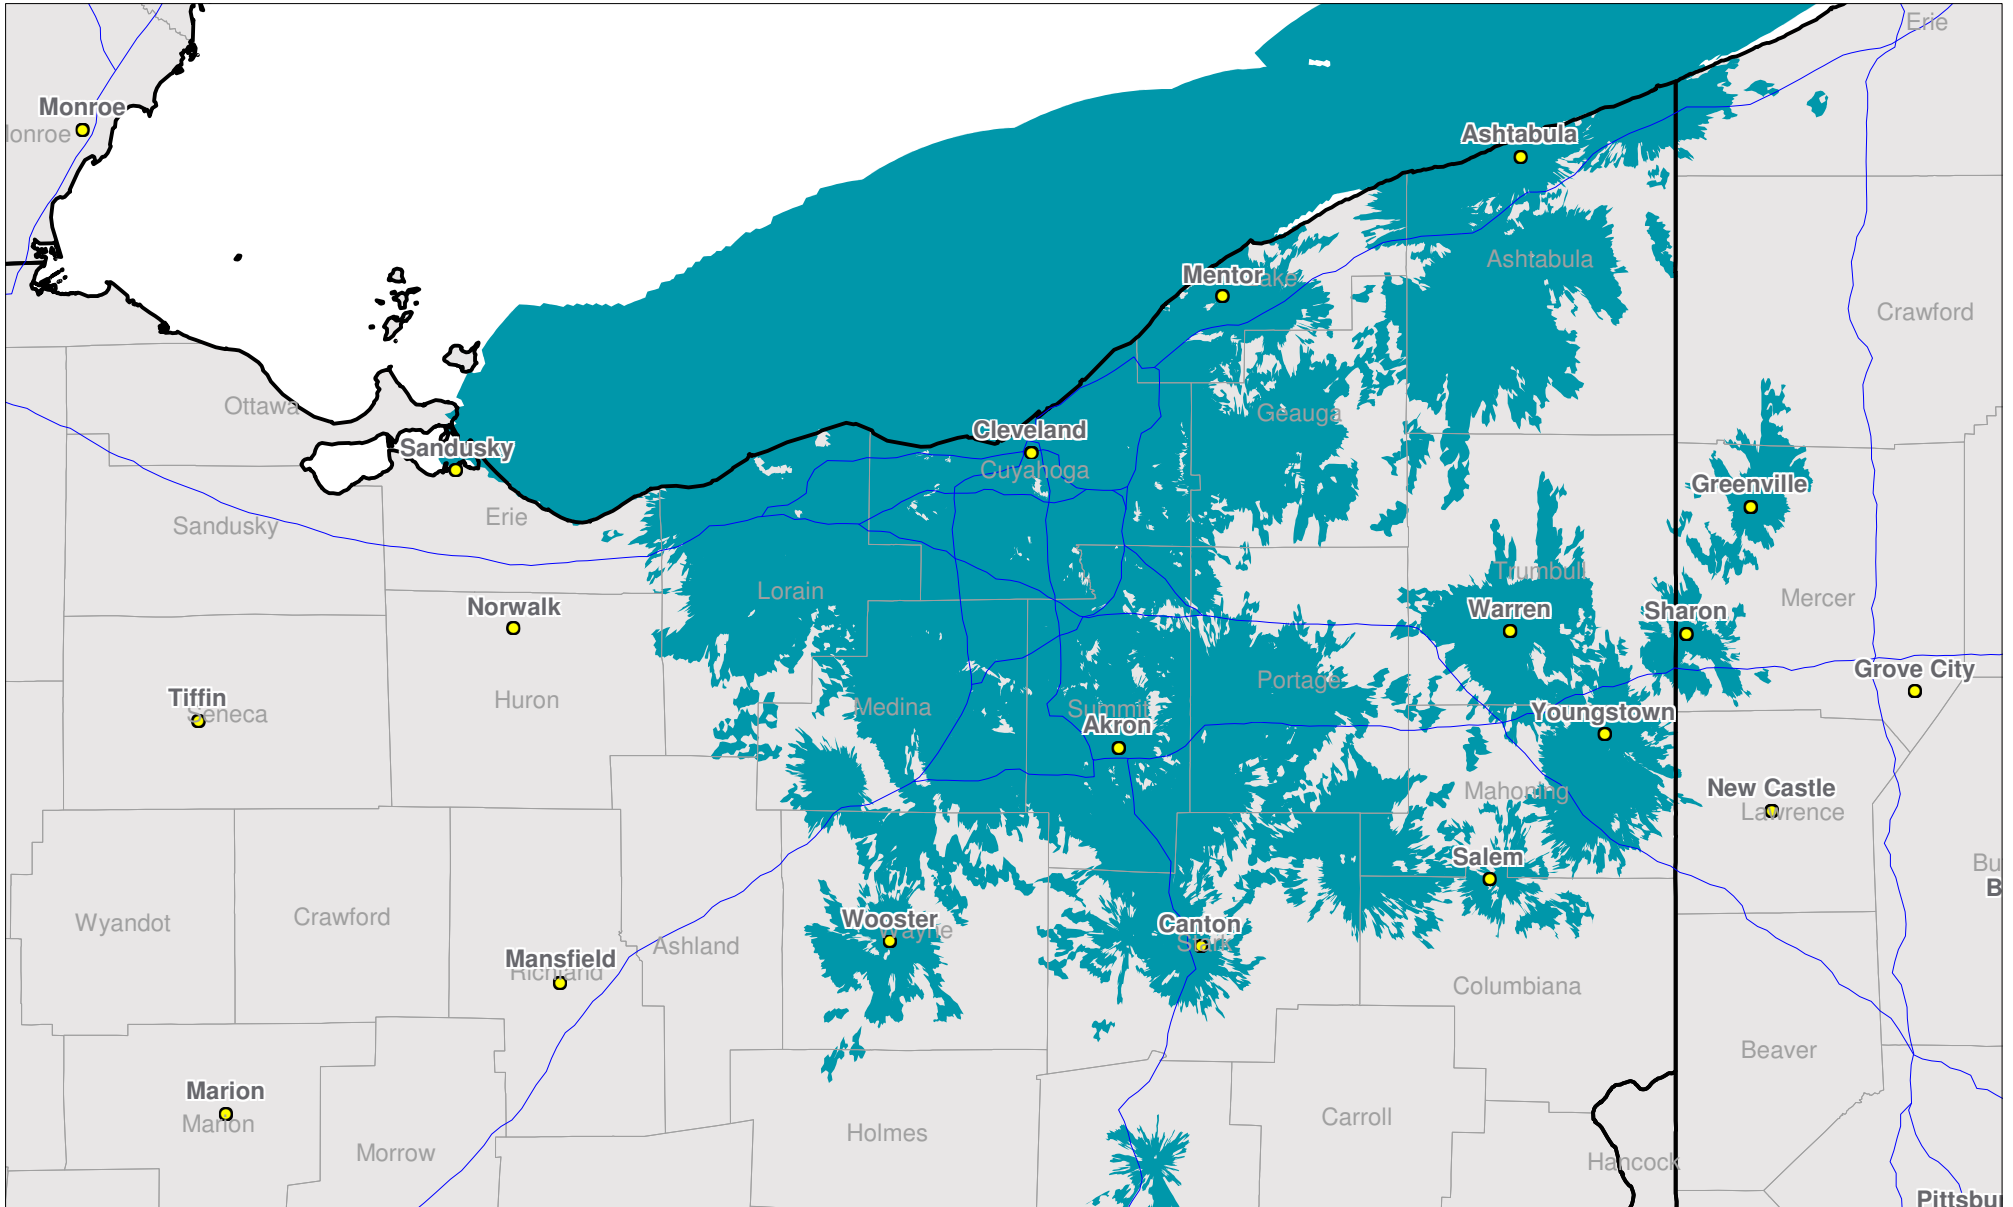

Northern Ohio

Local One-Way Coverage (929.6125)

Because of the nature of radio transmission, strength of paging signal will vary depending upon your location. Maps may not be to scale.

© Spok