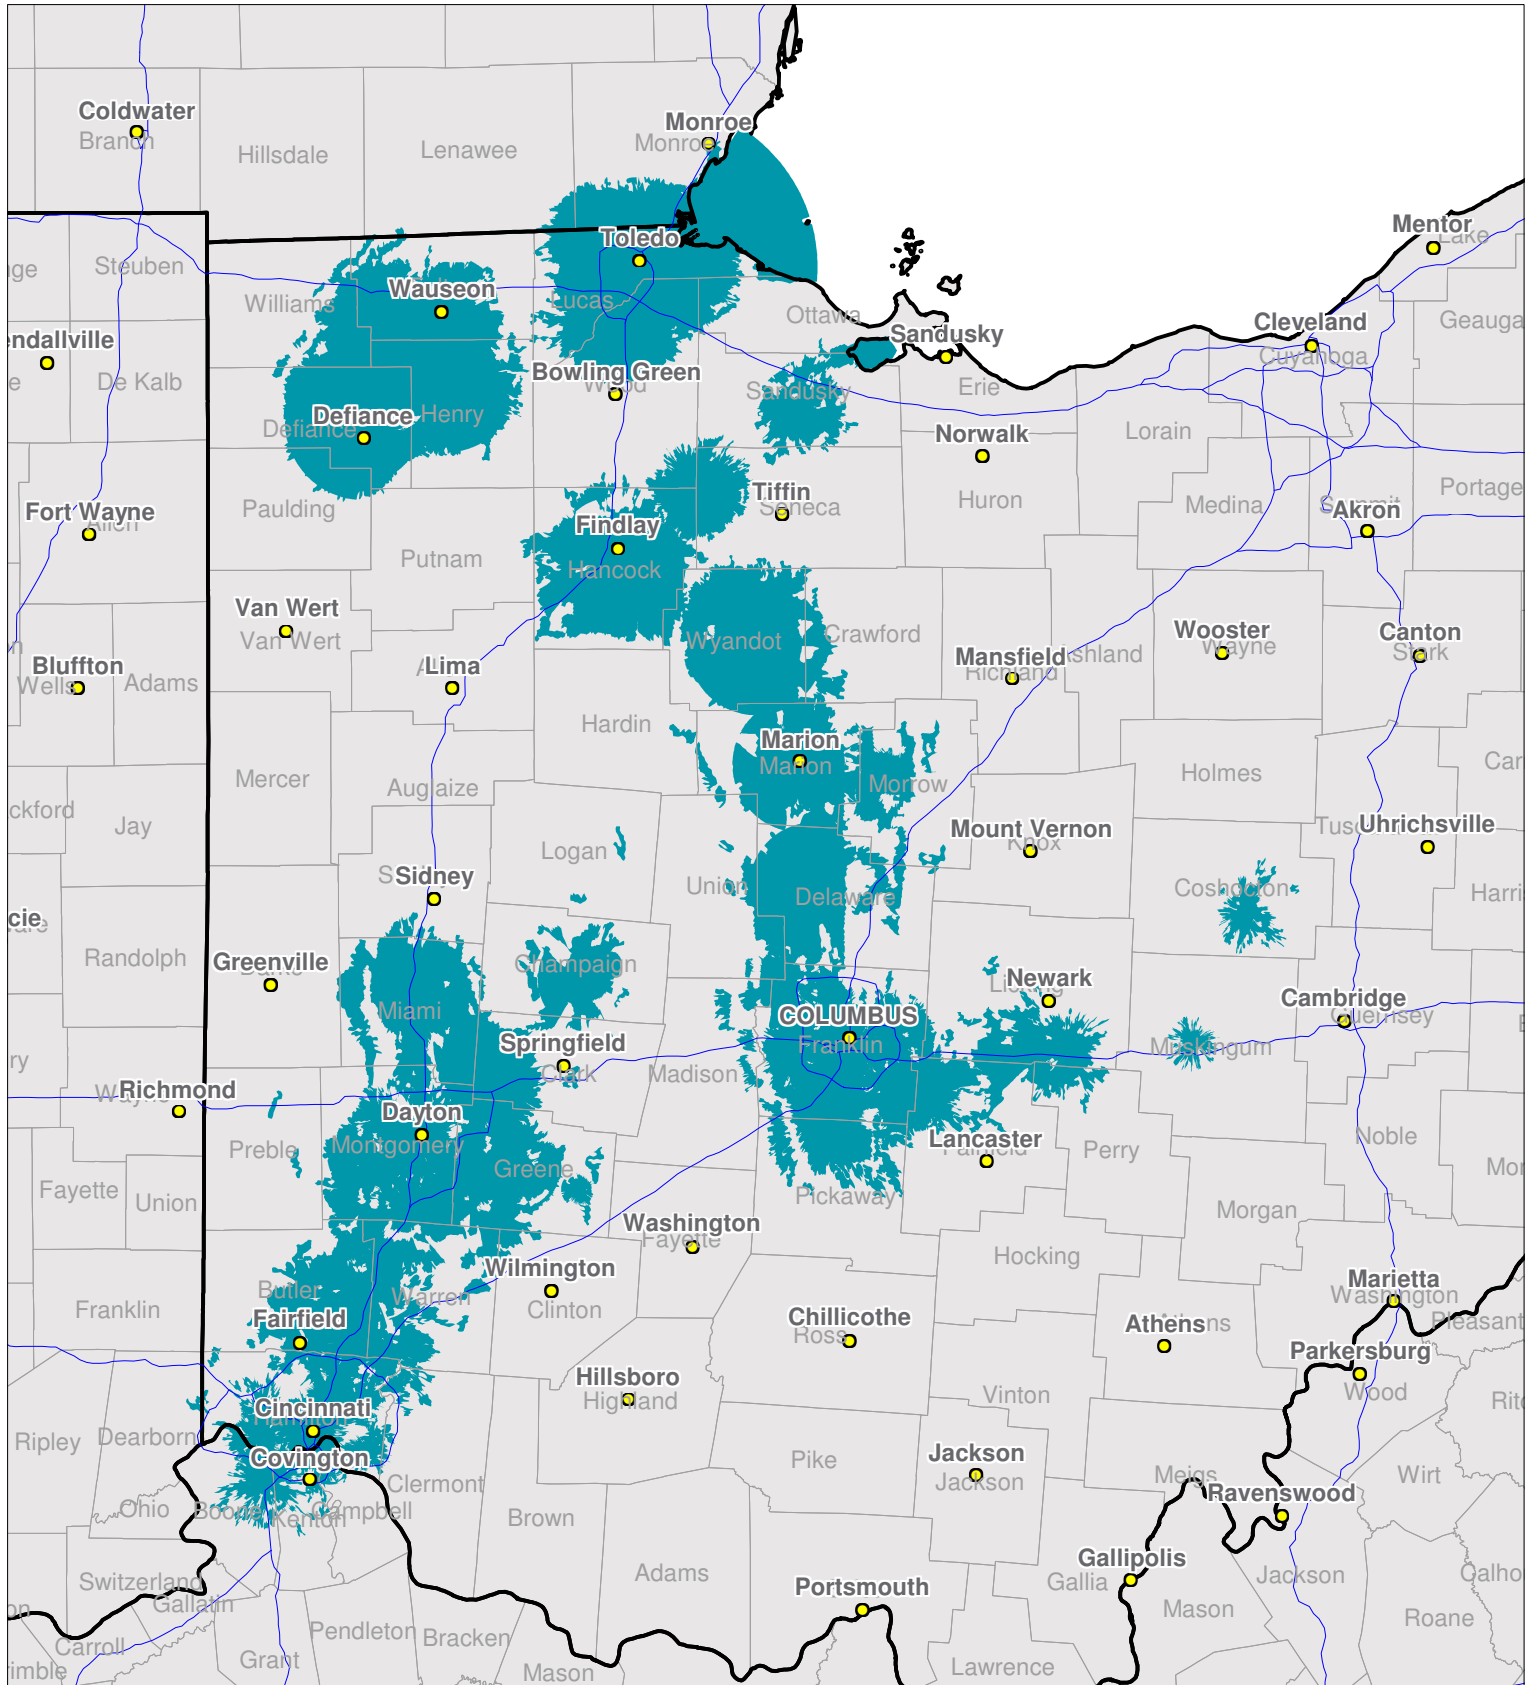

Southern Ohio

Local One-Way Coverage (929.6125)

Because of the nature of radio transmission, strength of paging signal will vary depending upon your location. Maps may not be to scale.

© Spok