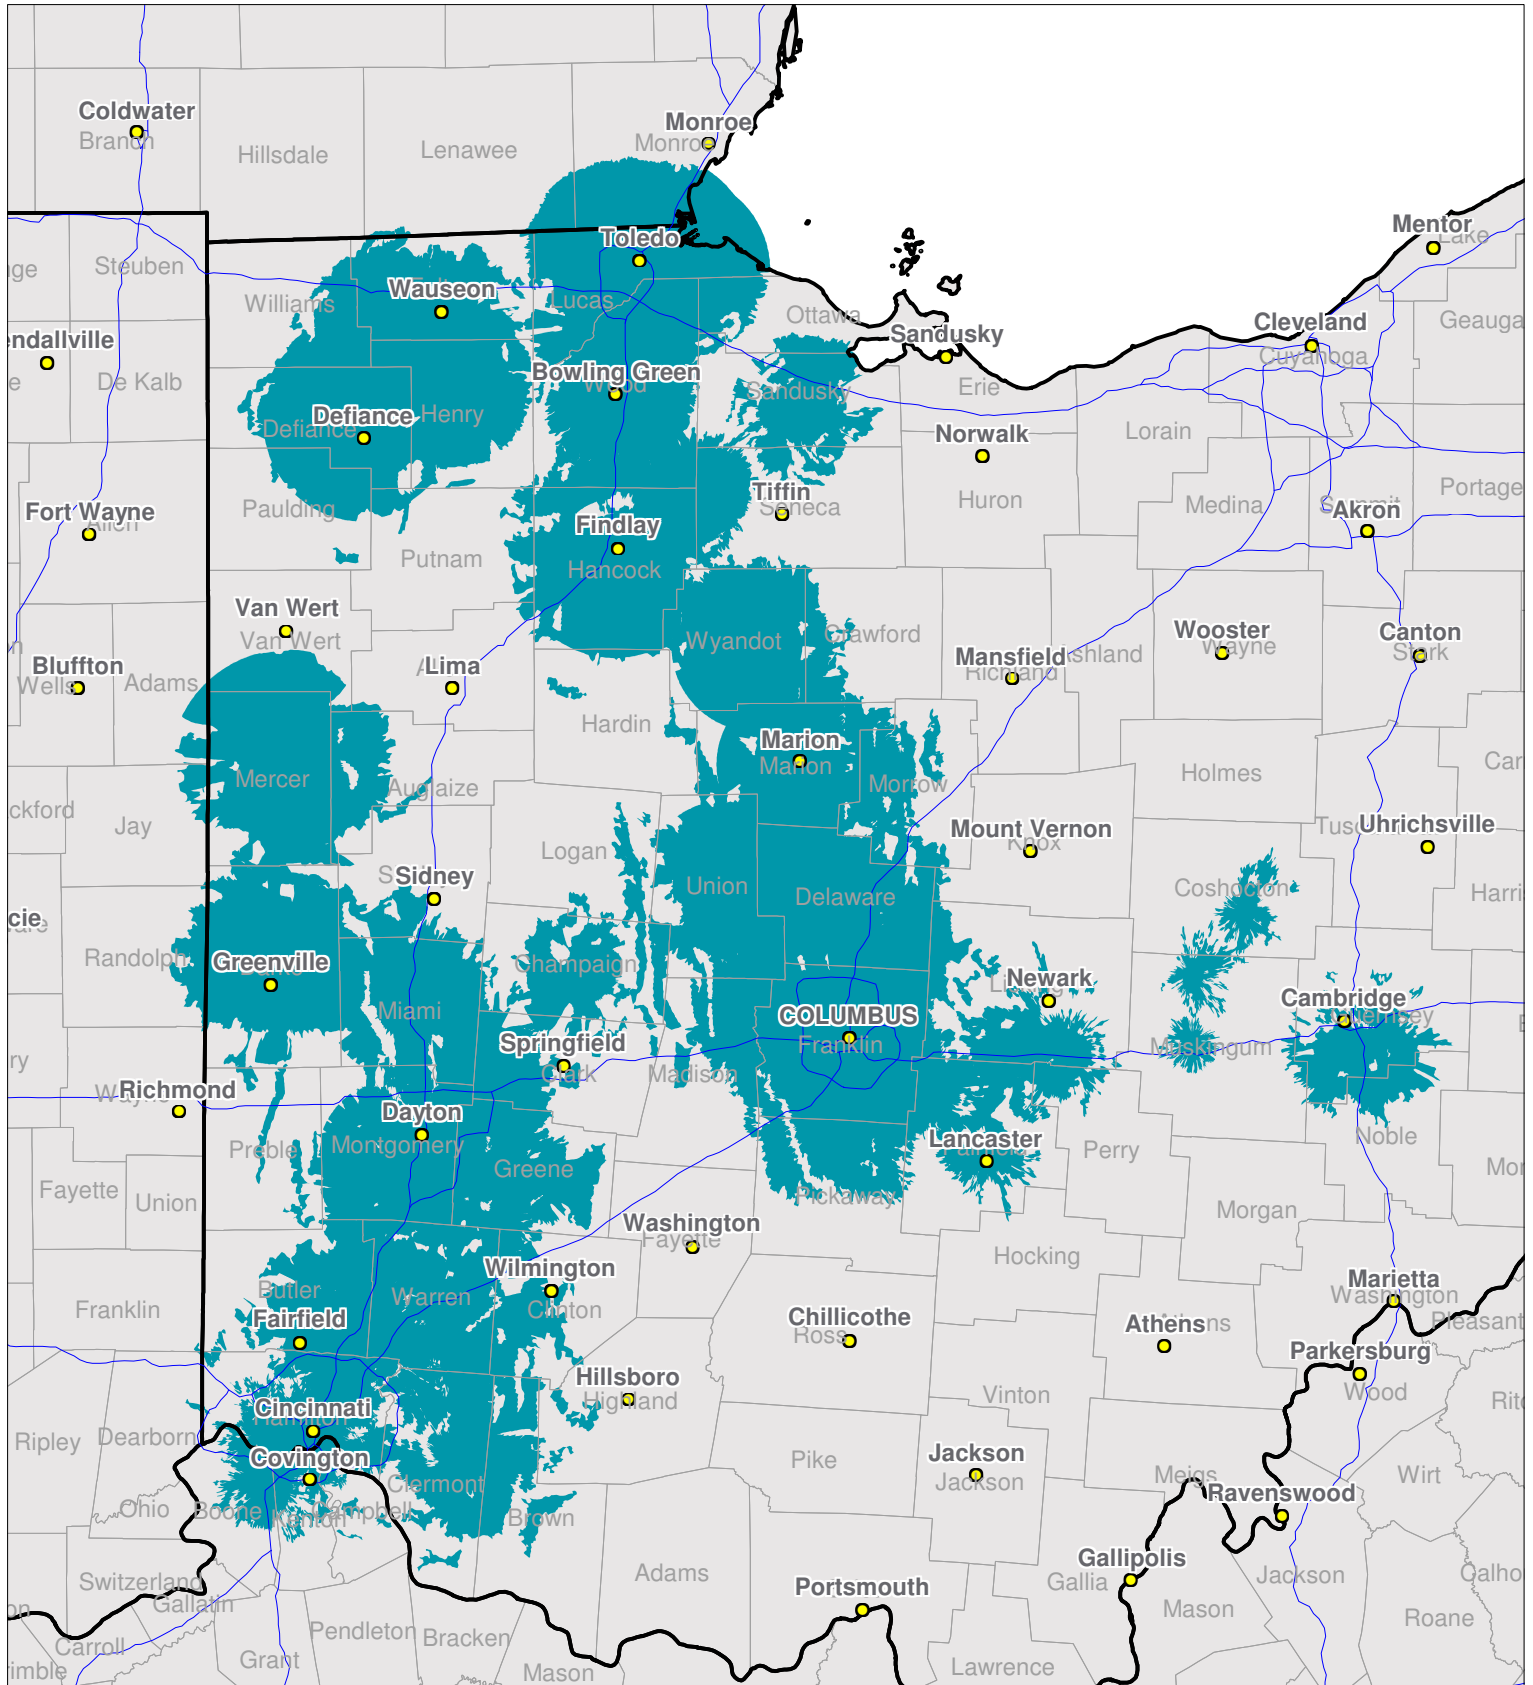

Southern Ohio

Local One-Way Coverage (929.6125)

Because of the nature of radio transmission, strength of paging signal will vary depending upon your location. Maps may not be to scale.

© Spok