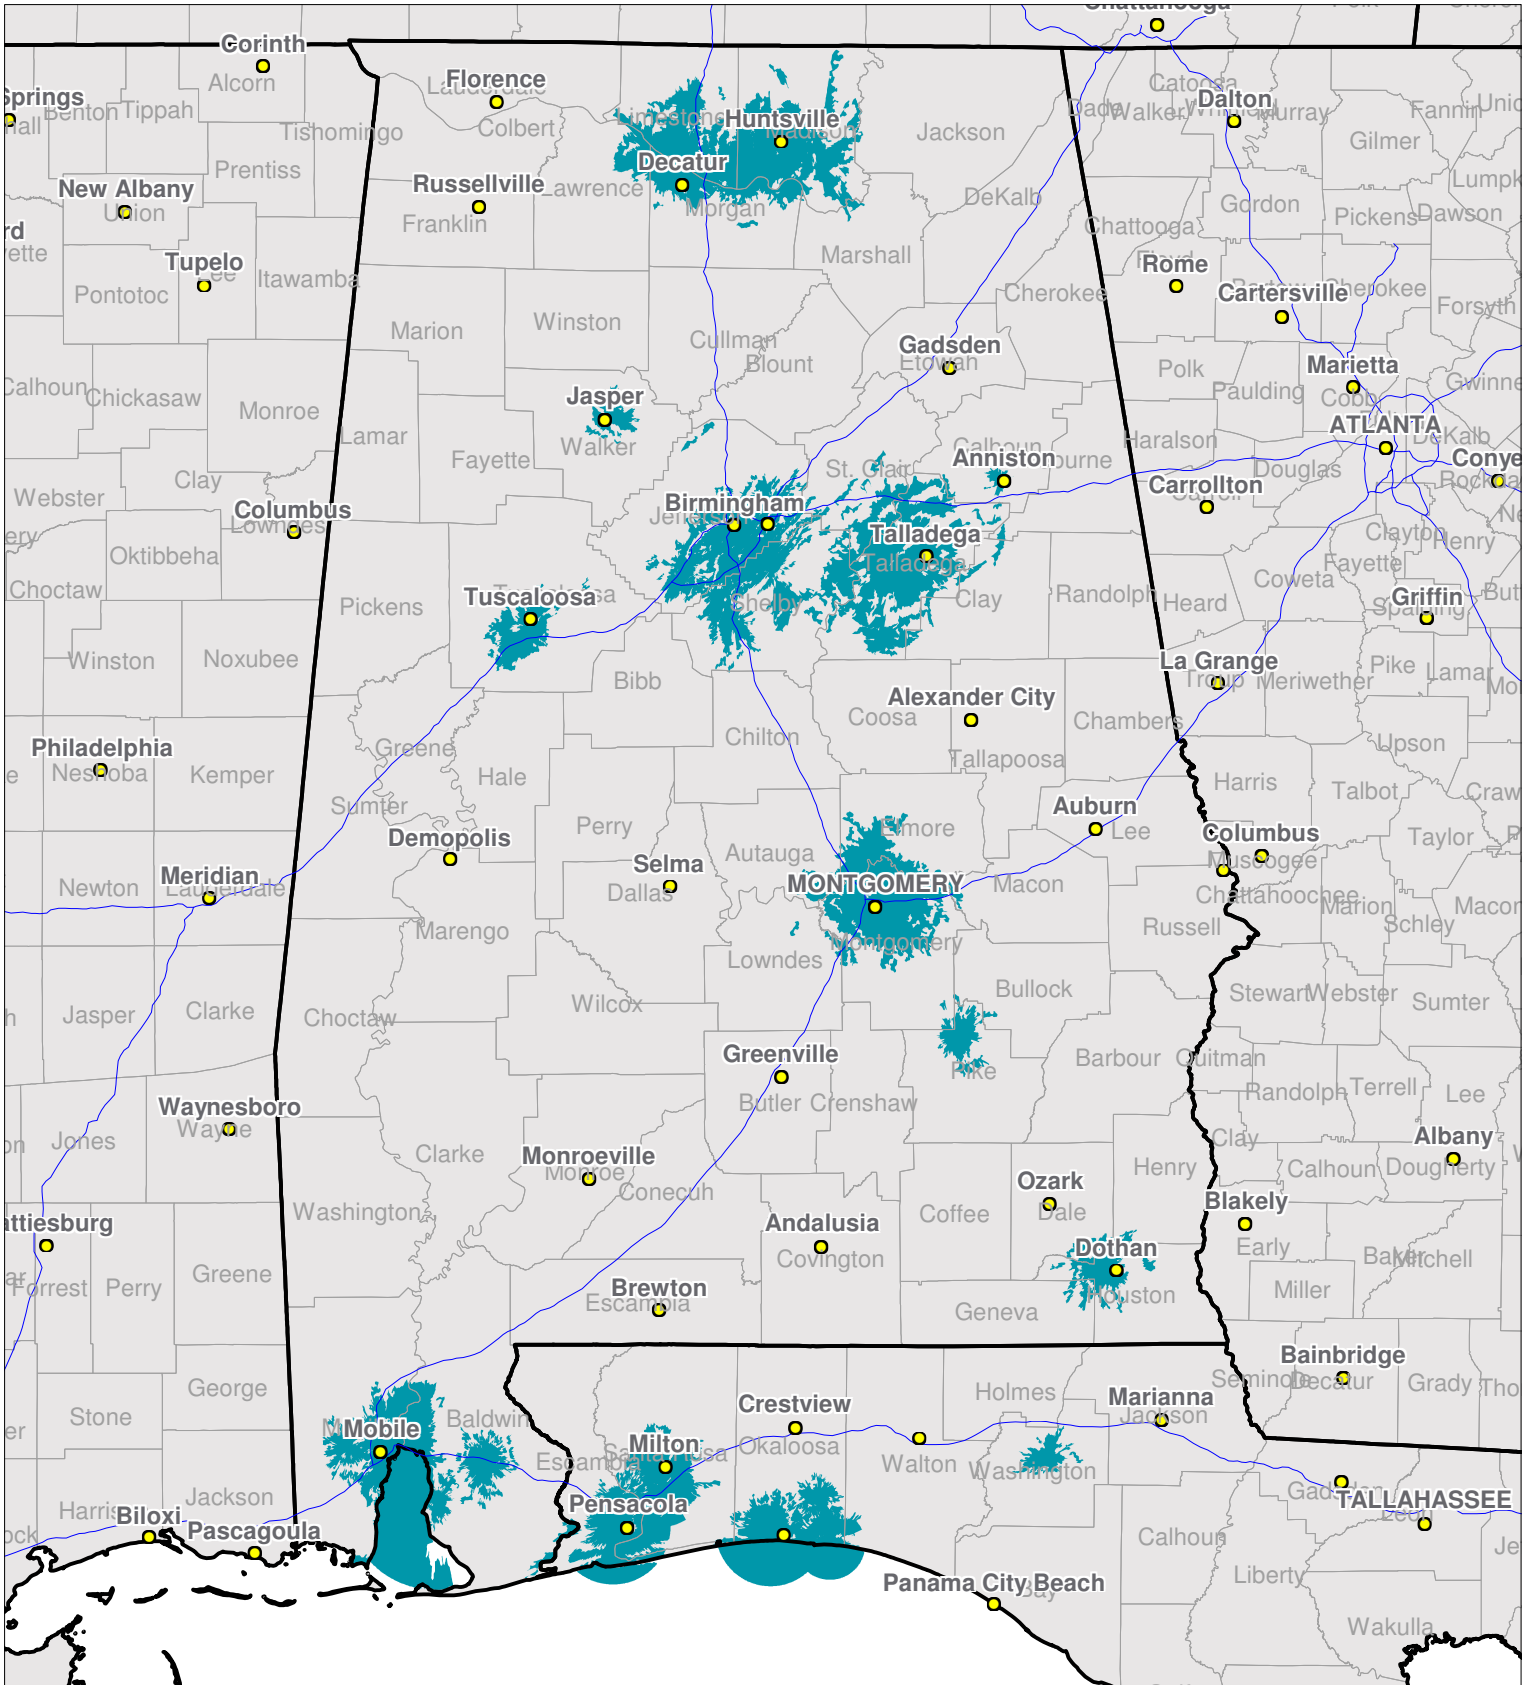

Alabama

Local One-Way Coverage (929.6125 MHz)

Because of the nature of radio transmission, strength of paging signal will vary depending upon your location. Maps may not be to scale.

© Spok