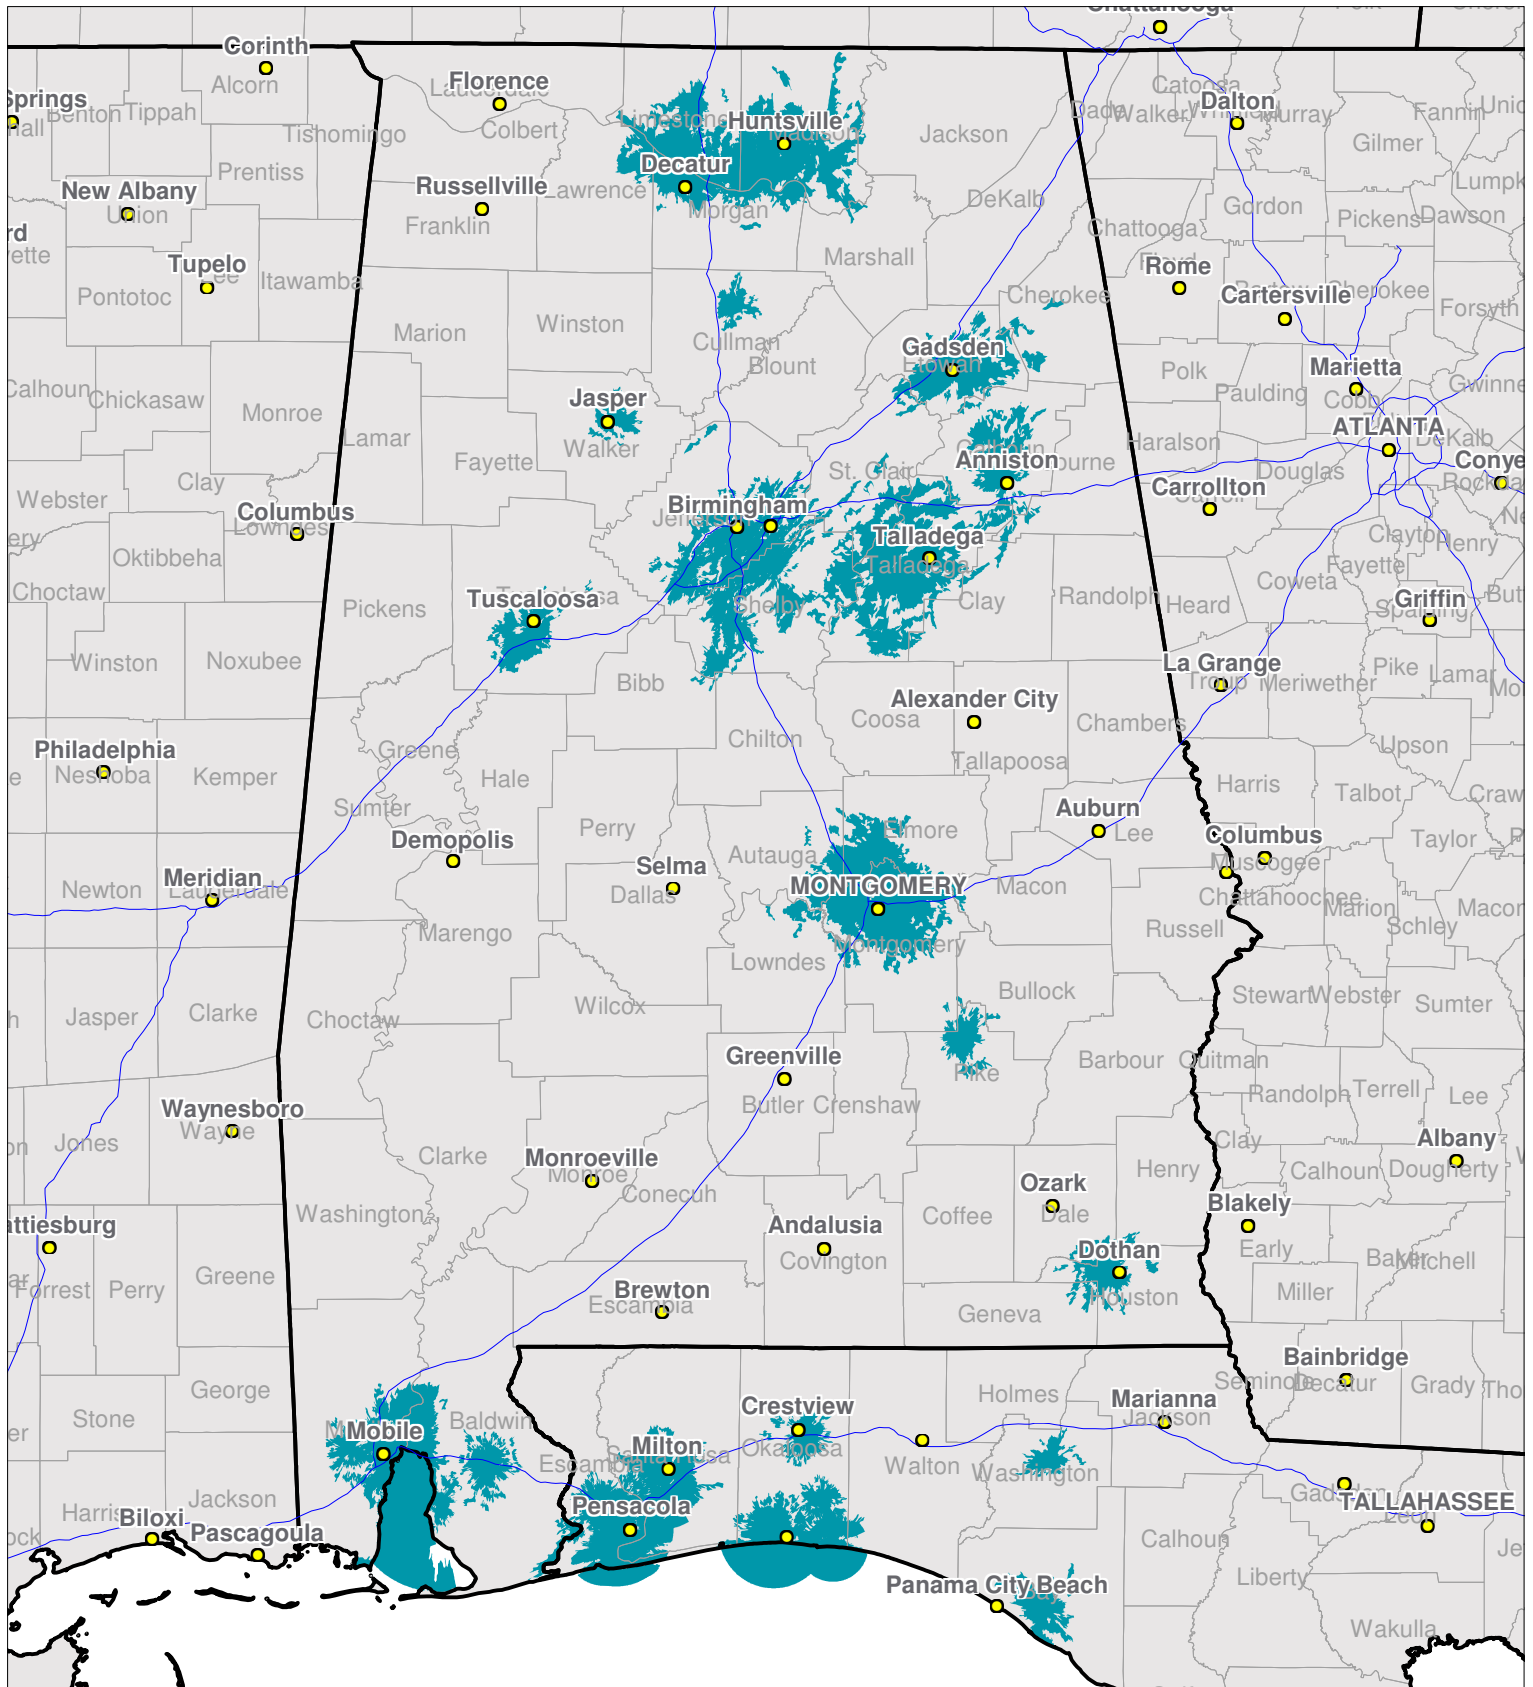

Alabama

Local One-Way Coverage (929.6125 MHz)

Because of the nature of radio transmission, strength of paging signal will vary depending upon your location. Maps may not be to scale.