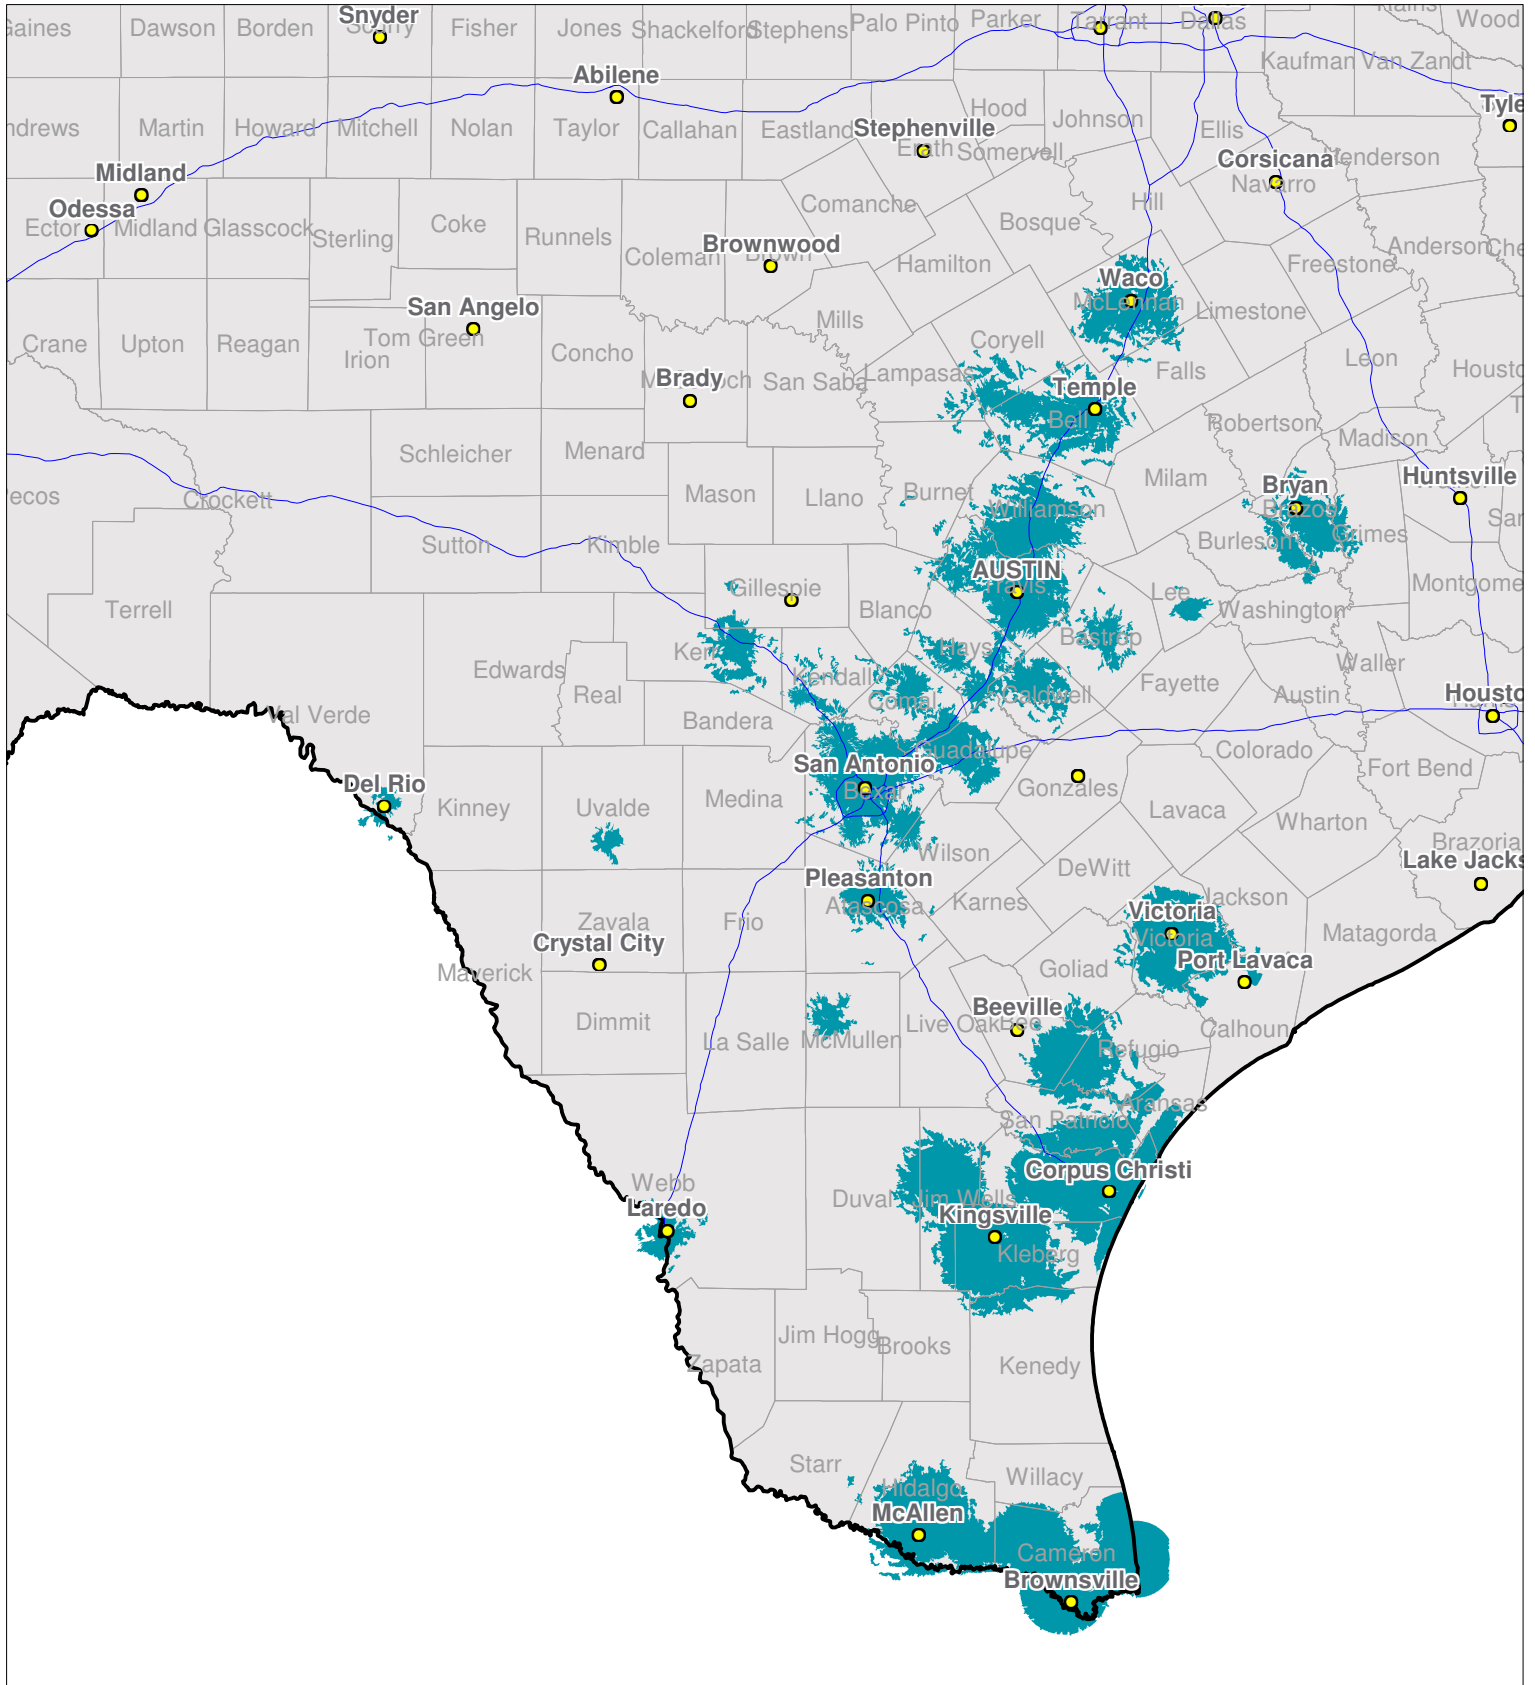

South Texas

Local One-Way Coverage (929.6125 MHz)

Because of the nature of radio transmission, strength of paging signal will vary depending upon your location. Maps may not be to scale.

© Spok