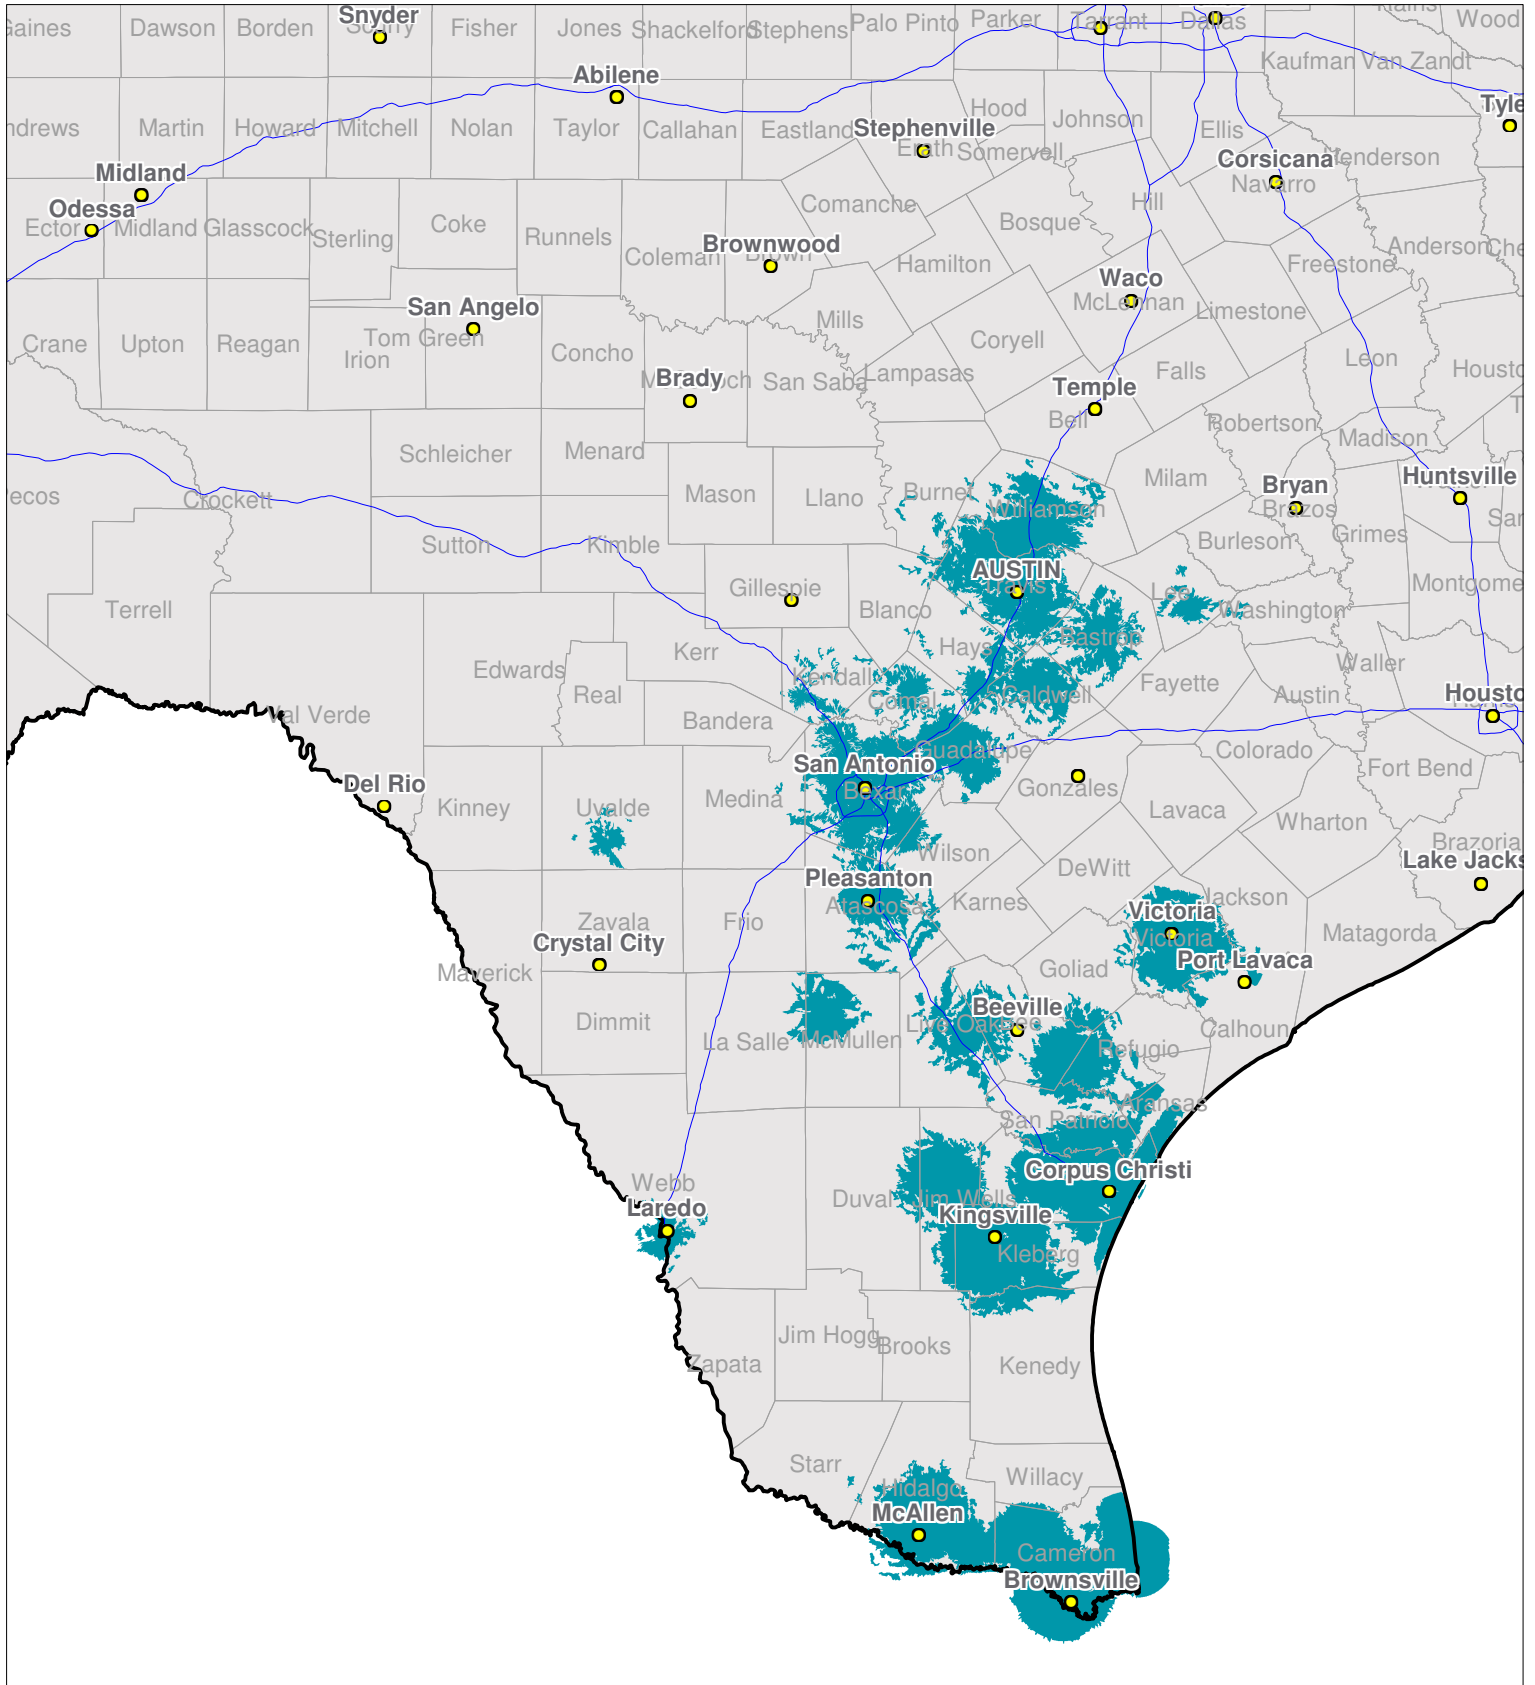

South Texas

Local One-Way Coverage (929.6125 MHz)

Because of the nature of radio transmission, strength of paging signal will vary depending upon your location. Maps may not be to scale.

© Spok