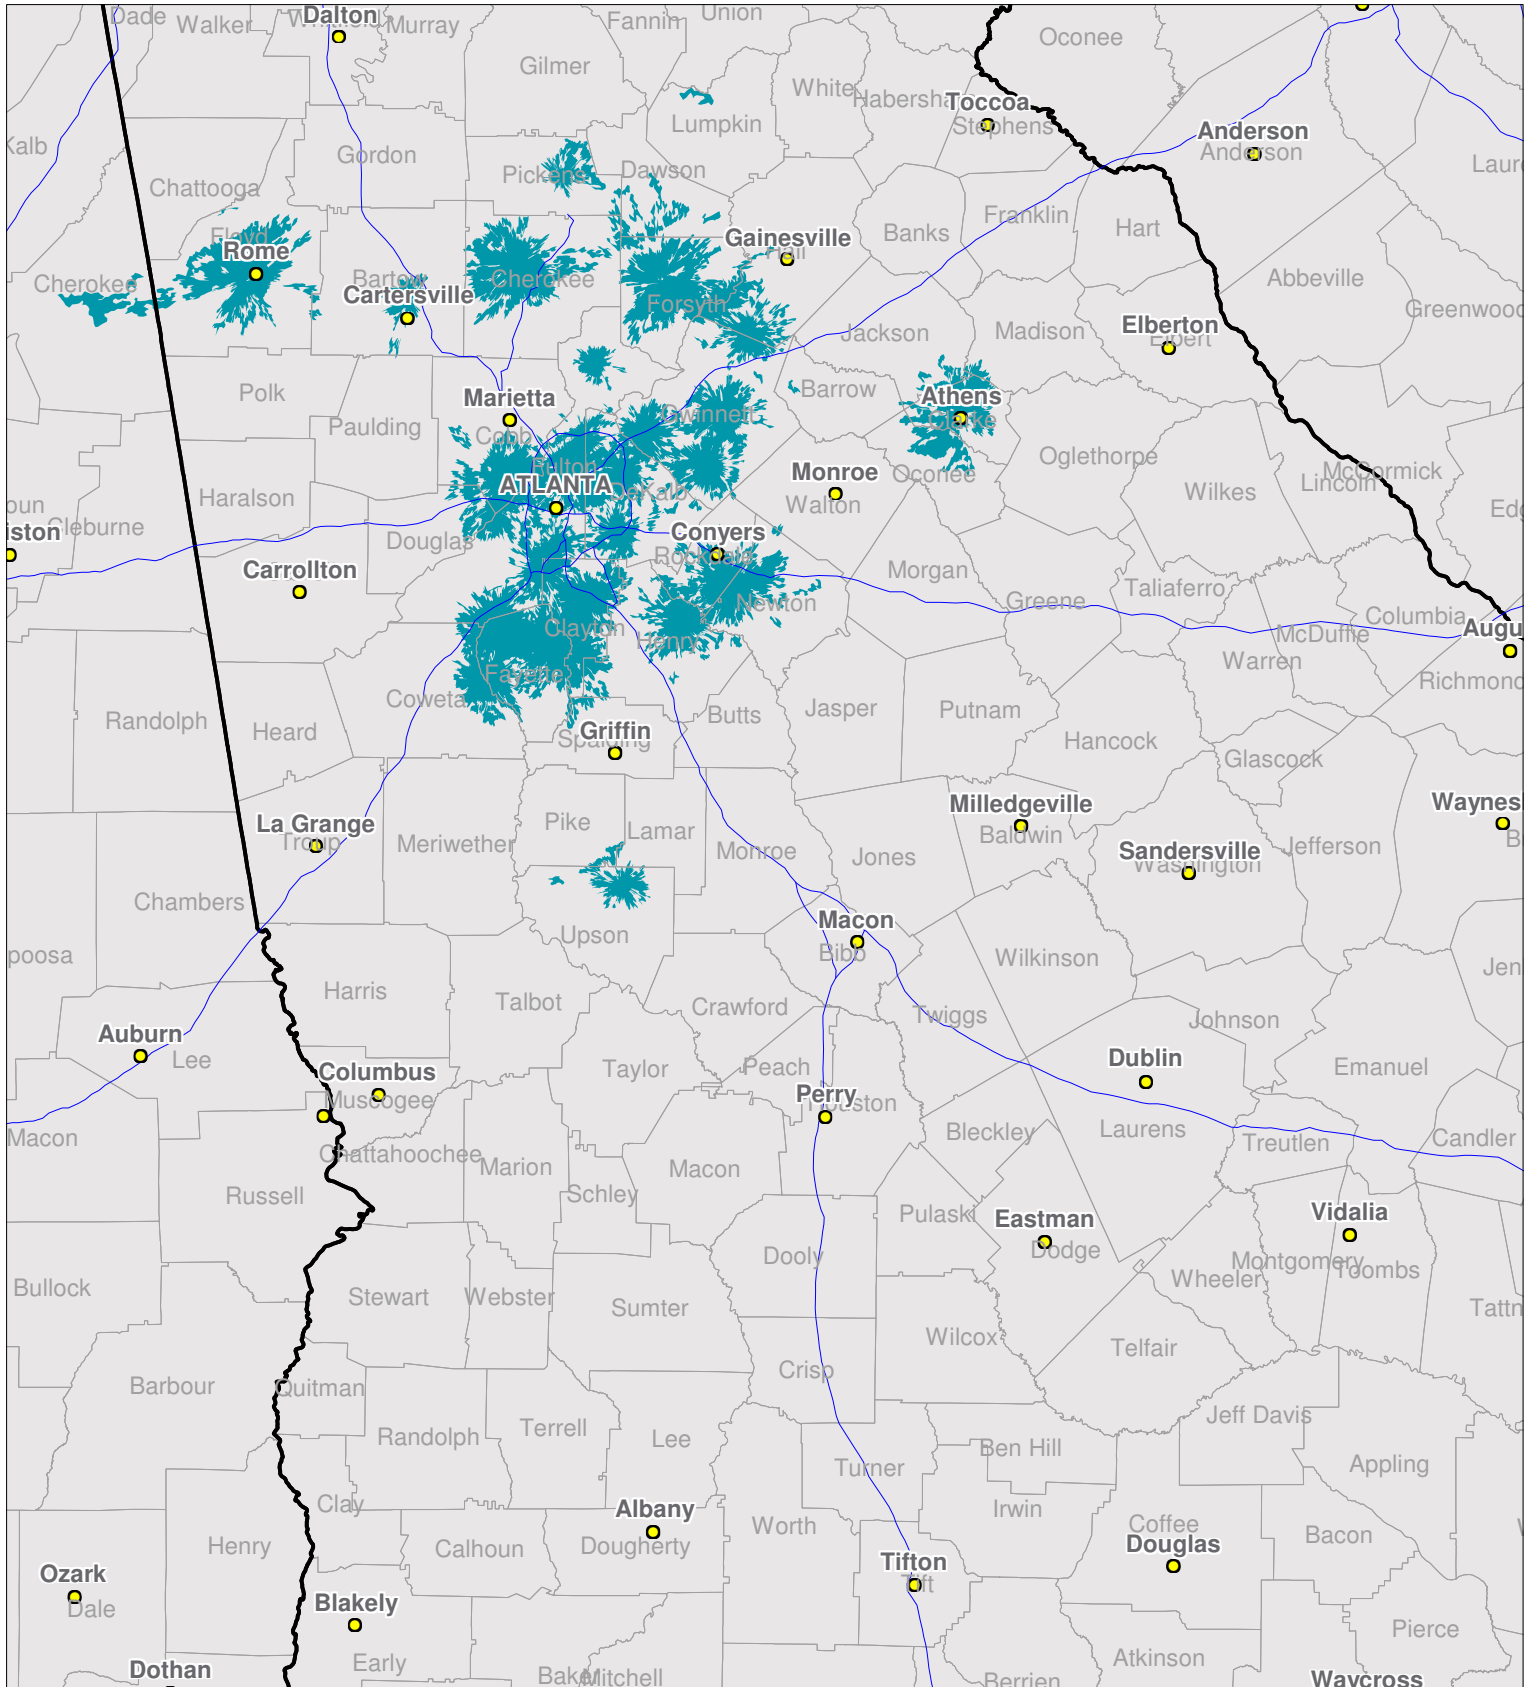

Georgia

Local One-Way Coverage (929.6125 MHz)

Because of the nature of radio transmission, strength of paging signal will vary depending upon your location. Maps may not be to scale.