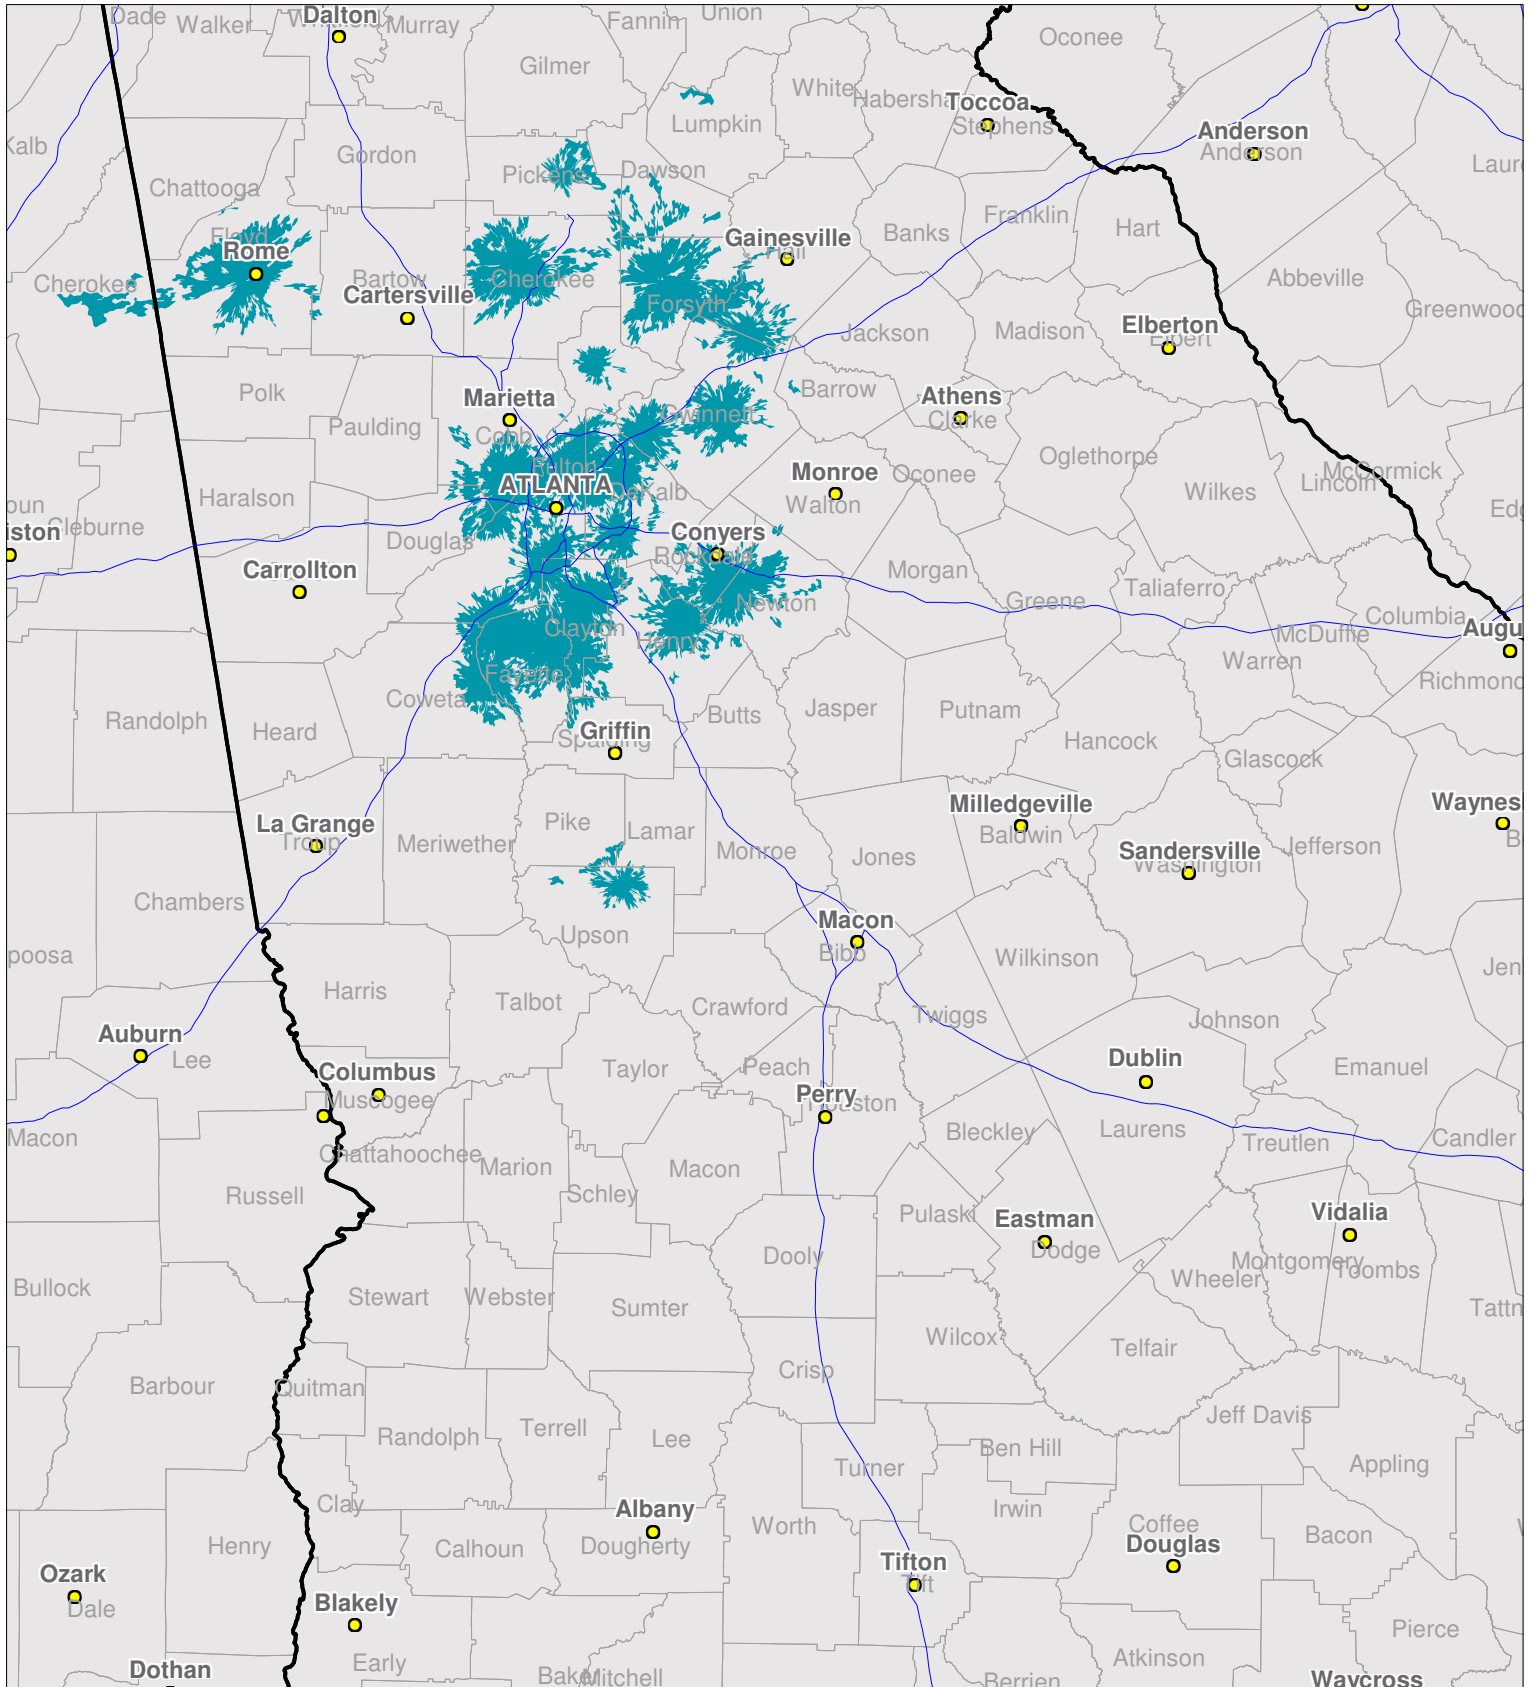

# Georgia

Local One-Way Coverage (929.6125 MHz)

Because of the nature of radio transmission, strength of paging signal will vary depending upon your location. Maps may not be to scale.

© Spok