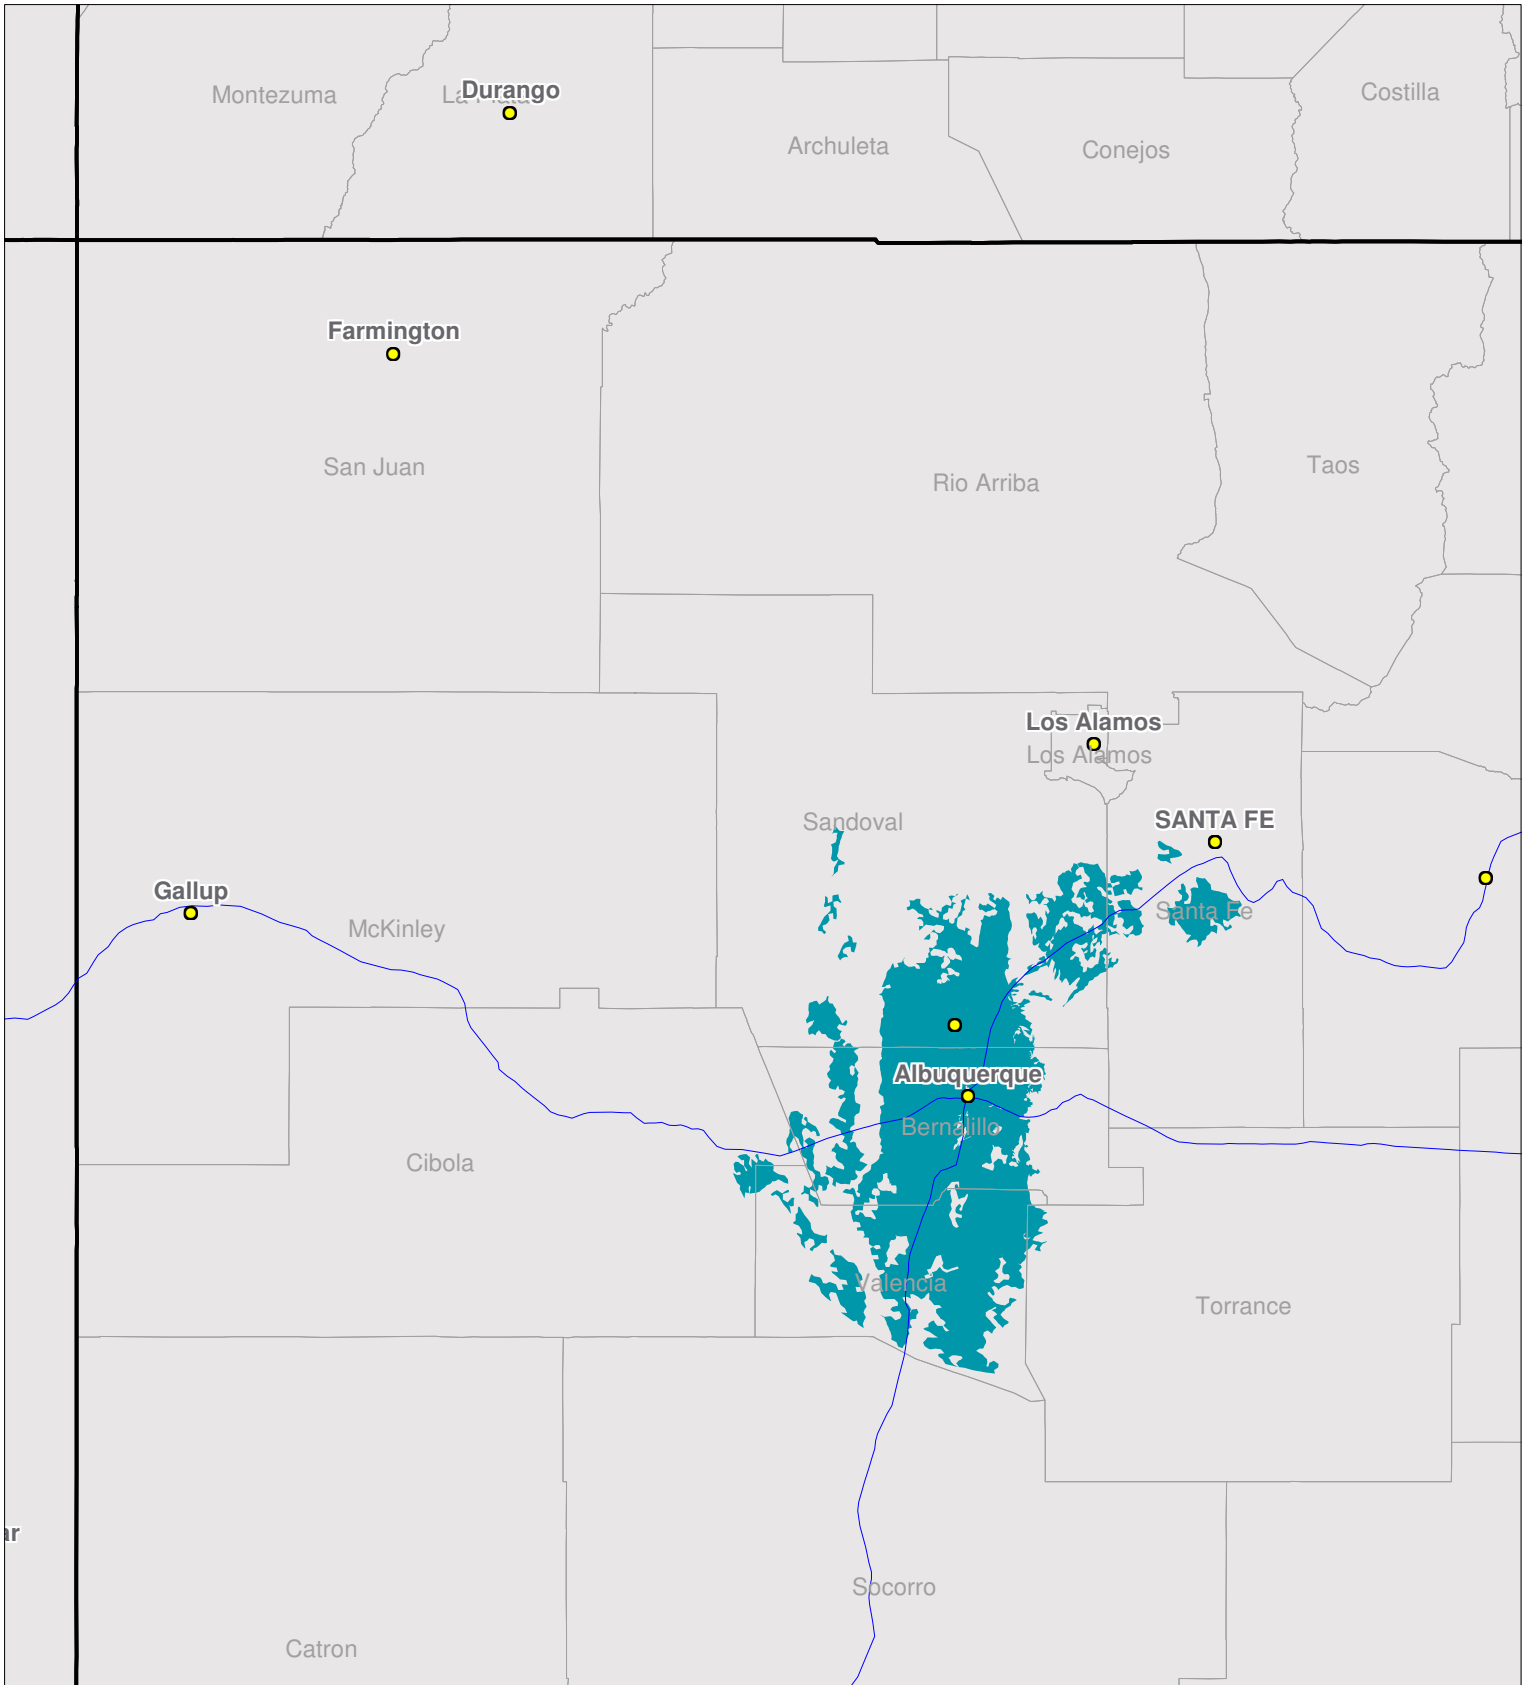

New Mexico

Local One-Way Coverage (929.6125 MHz)

Because of the nature of radio transmission, strength of paging signal will vary depending upon your location. Maps may not be to scale.

© Spok